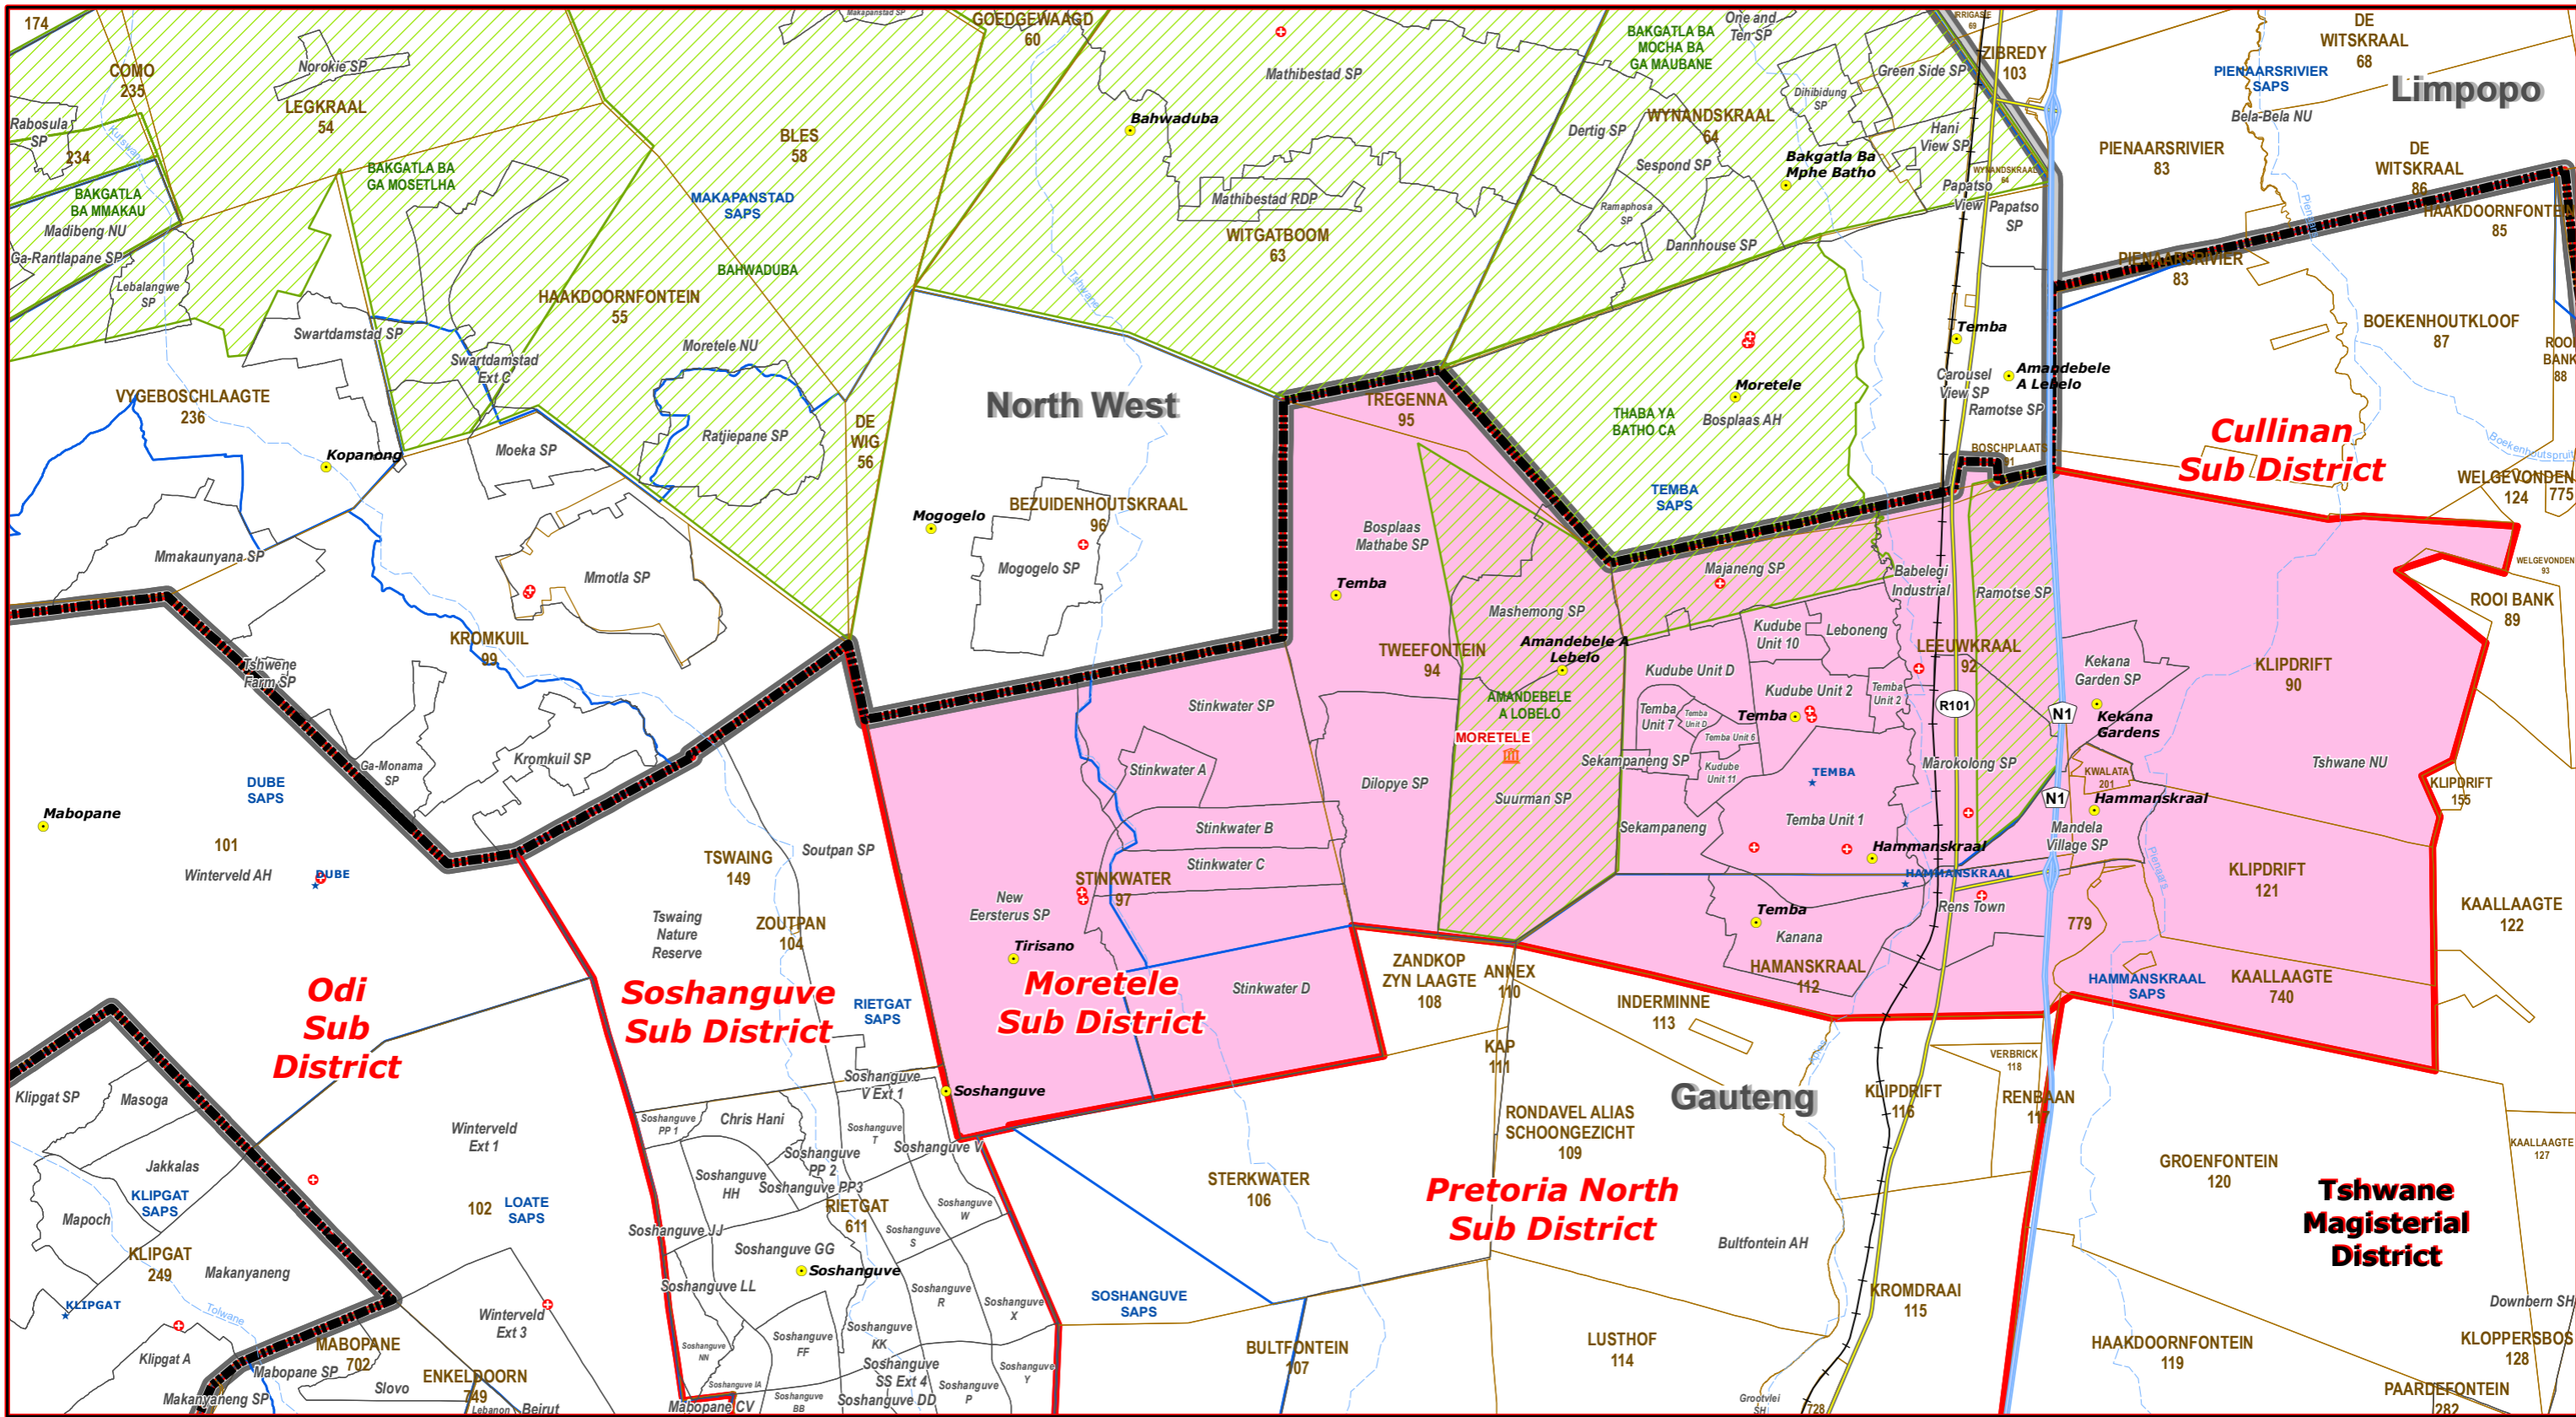

Moretele Sub District of Tshwane Magisterial District

- Legend**
- Main Town
 - Main Courts
 - ◆ Place of Sitting
 - ★ Police Stations & Facilities
 - ▲ Schools
 - ⊕ Health Facilities
 - Rivers
 - National Roads
 - Main Roads
 - Railways
 - Provinces
 - Proposed Magisterial District
 - Proposed Seat / Sub District
 - Traditional Councils
 - Dams

Proposed Main Seat / Sub District within the Proposed Magisterial District

DATA SUPPLIED BY:

- Statistics South Africa
- Department of Water Affairs & Forestry
- Department of Provincial & Local Government
- Department of Health
- Department of Safety & Security
- Department of Education
- Department of Transport