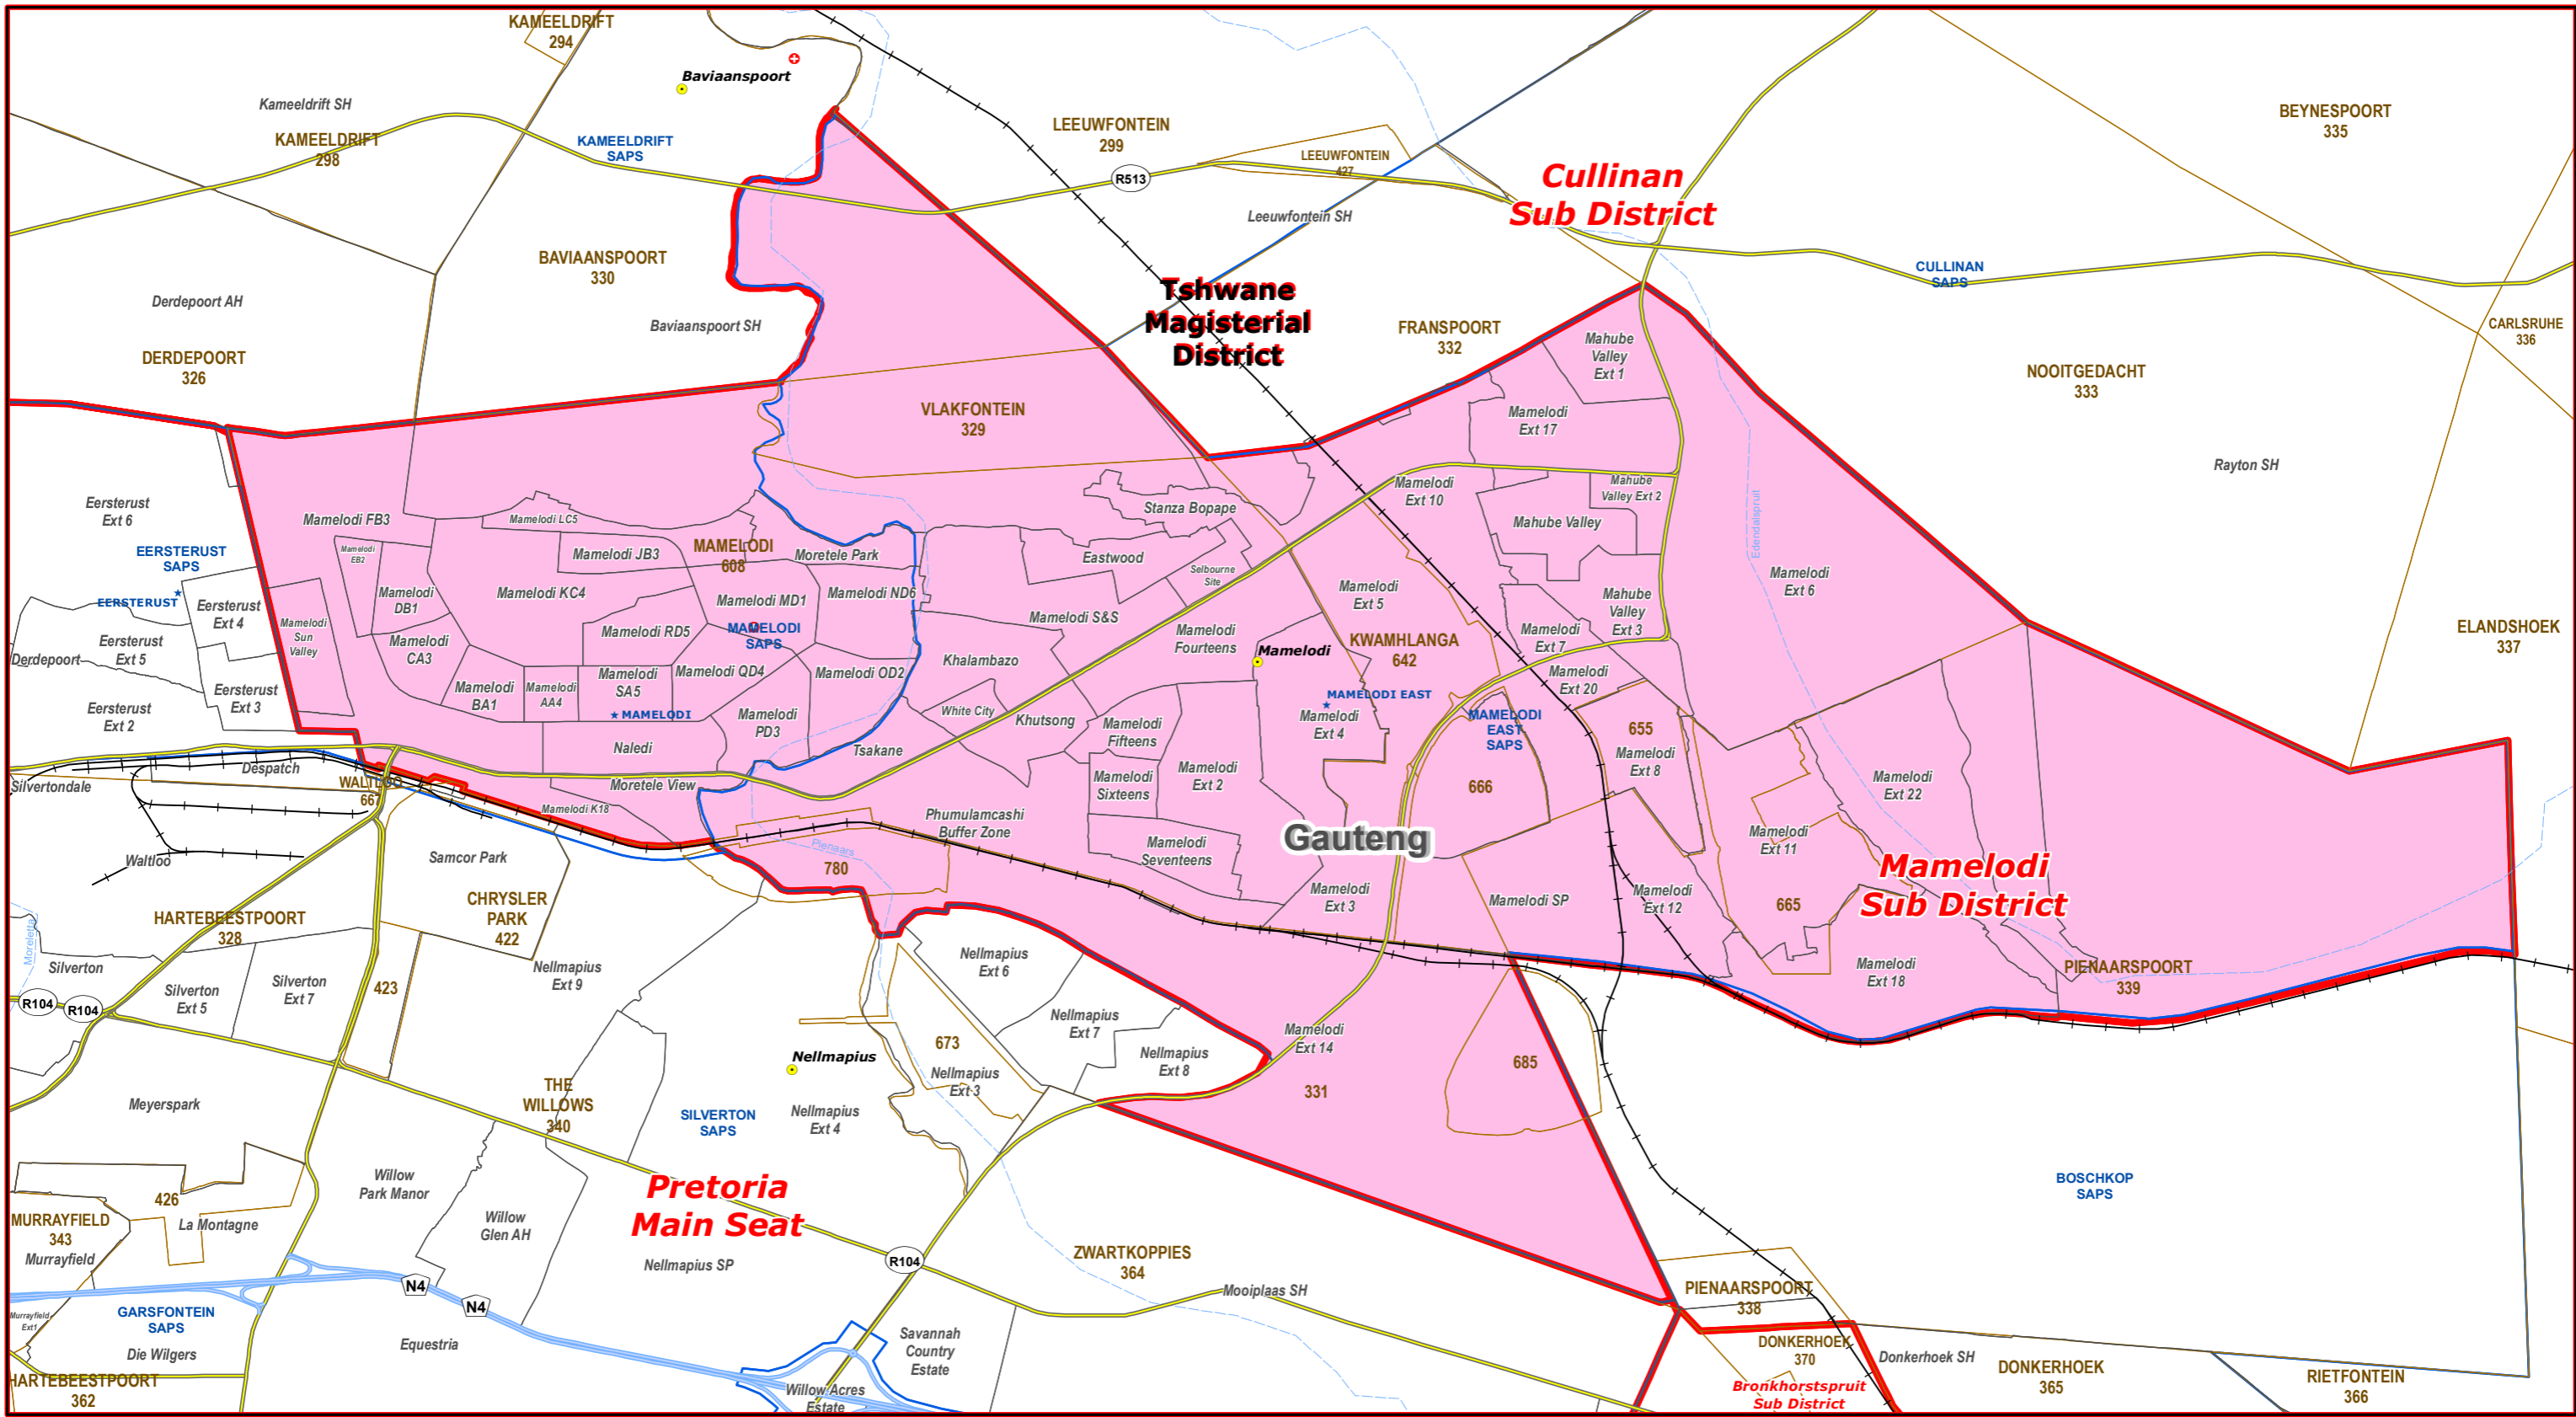

Mamelodi Sub District of Tshwane Magisterial District

- Le**
- Main Town
 - Main Courts
 - ★ Place of Sitting
 - ★ Police Stations & Facilities
 - ▲ Schools
 - Health Facilities
 - Rivers
 - National Roads
 - Main Roads
 - Railways
 - Provinces
 - Proposed Magisterial District
 - Proposed Seat / Sub District
 - Traditional Councils
 - Dams

Proposed Main Seat / Sub District within the Proposed Magisterial District

DATA SUPPLIED BY:

- Statistics South Africa
- Department of Water Affairs & Forestry
- Department of Provincial & Local Government
- Department of Health
- Department of Safety & Security
- Department of Education
- Department of Transport