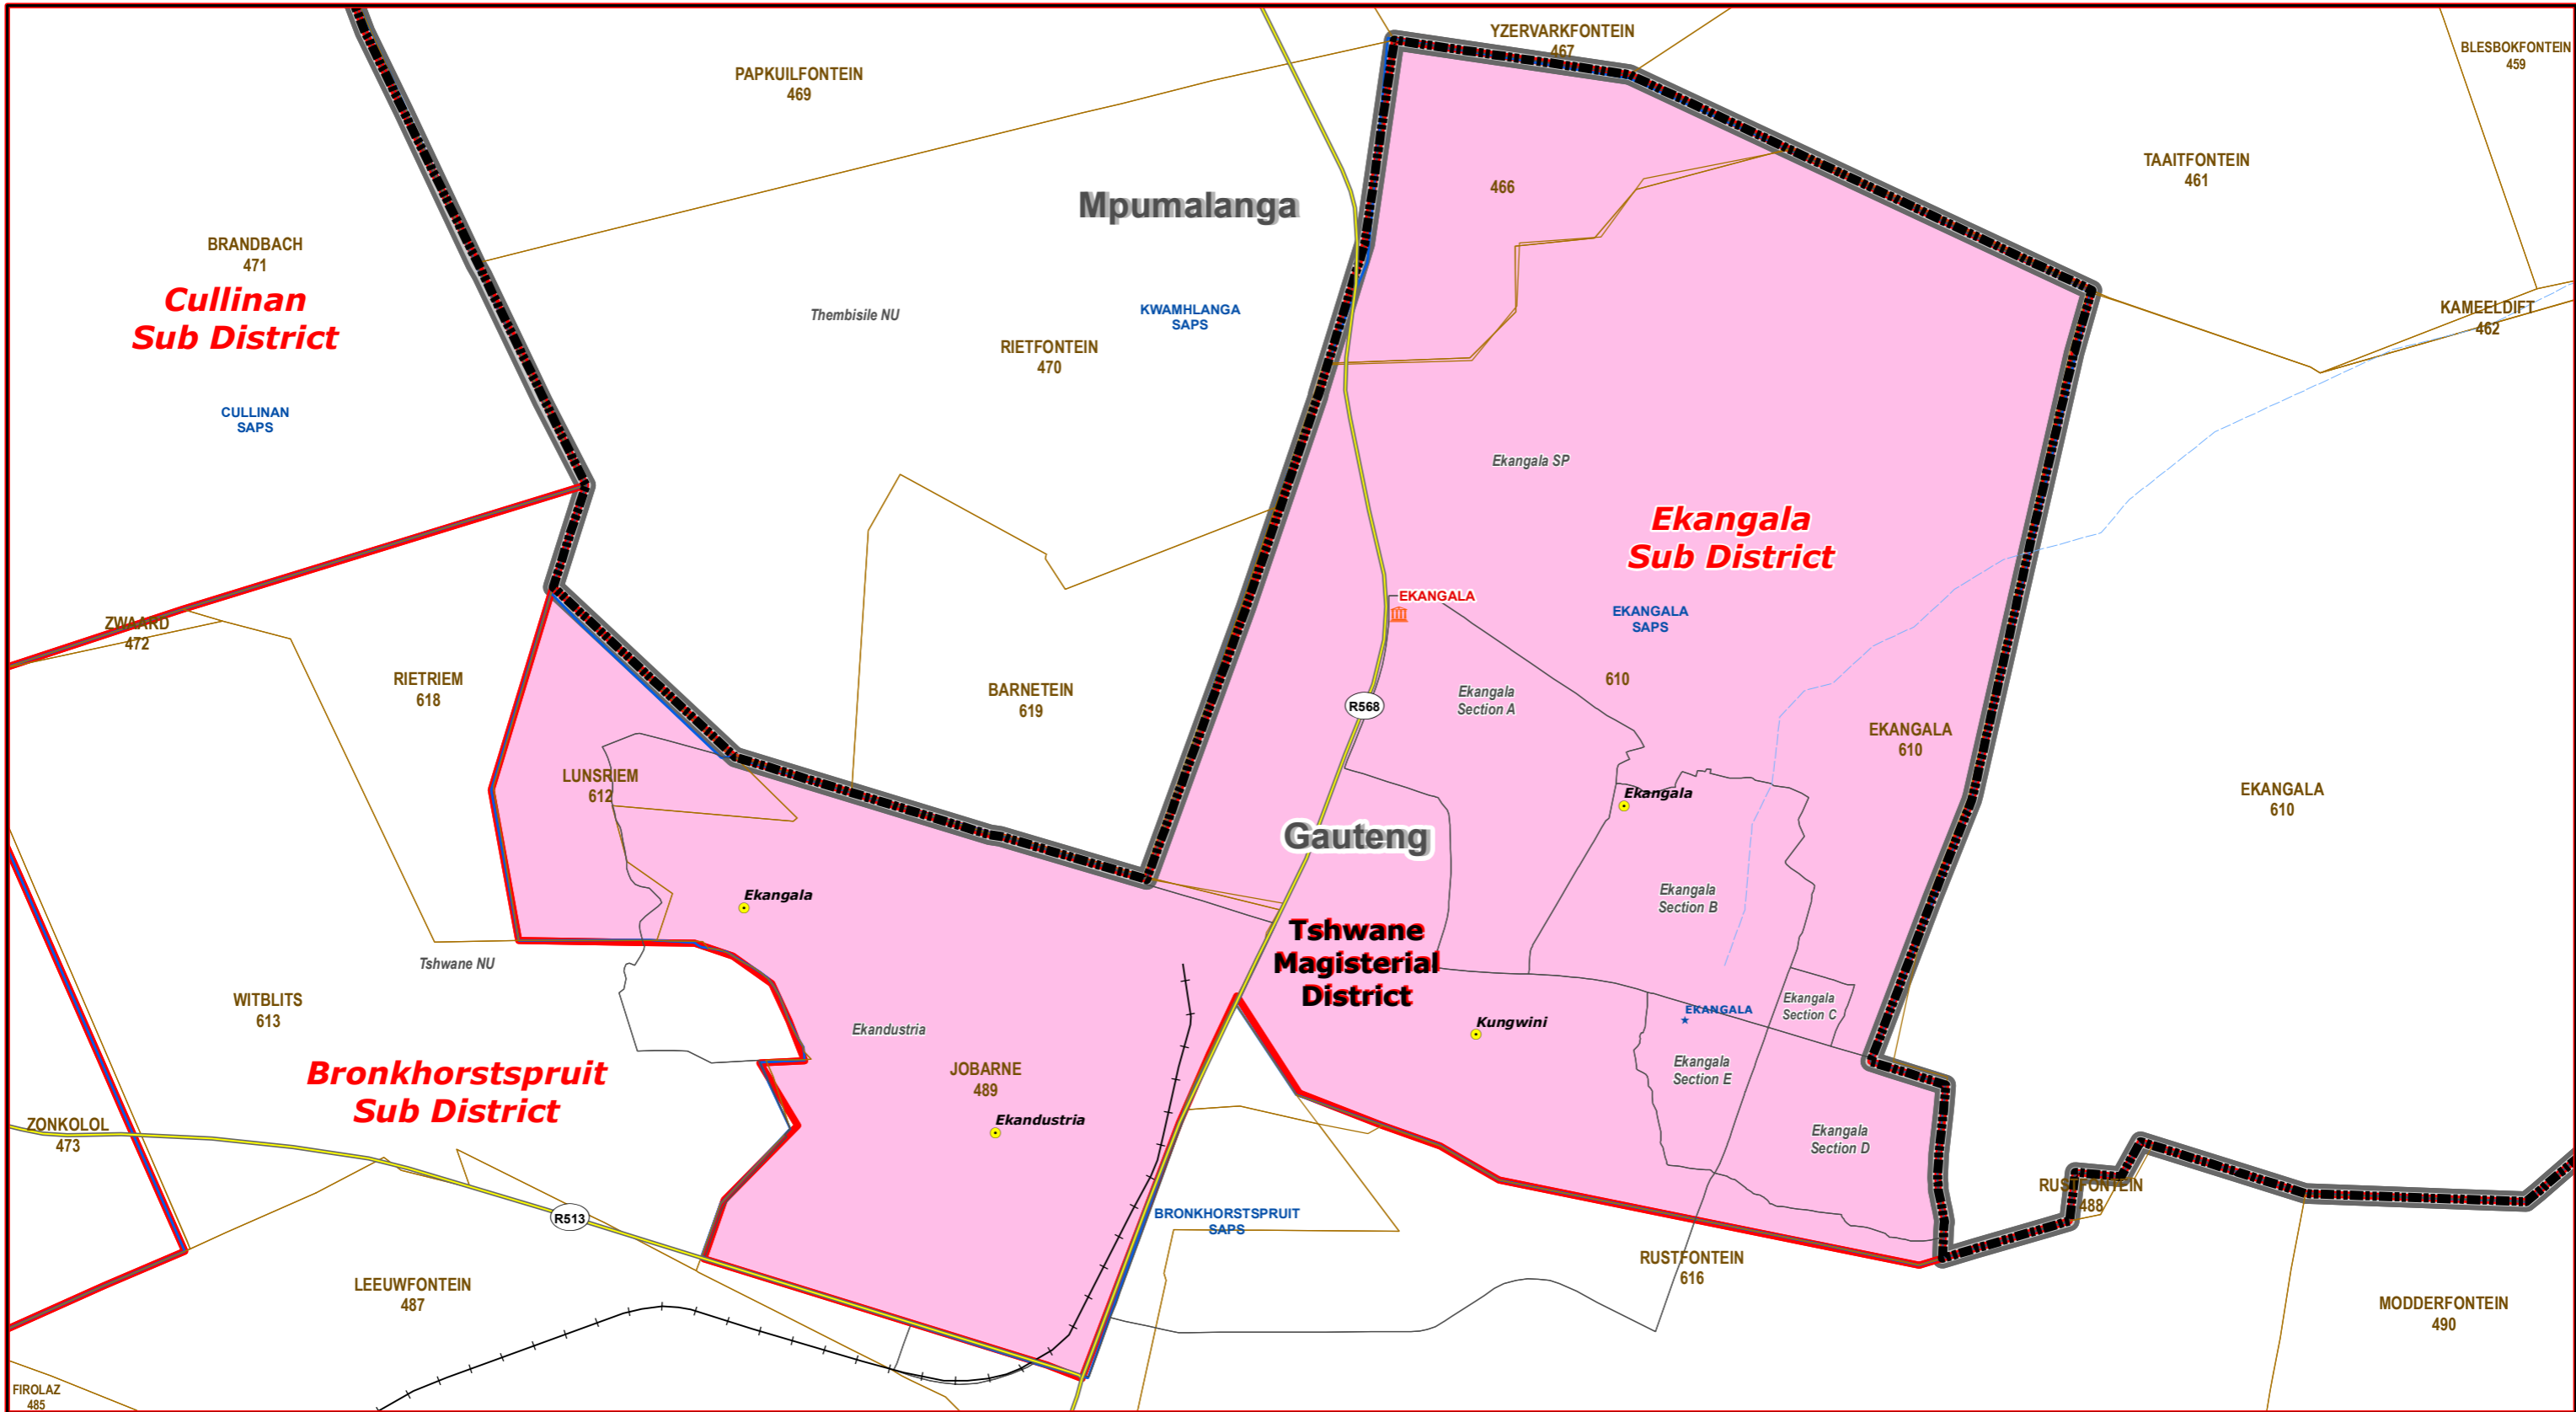

Ekangala Sub District of Tshwane Magisterial District

- Legend**
- Main Town
 - Main Courts
 - Place of Sitting
 - ★ Police Stations & Facilities
 - ▲ Schools
 - Health Facilities
 - ~ Rivers
 - National Roads
 - Main Roads
 - Railways
 - Provinces
 - Proposed Magisterial District
 - Proposed Seat / Sub District
 - Traditional Councils
 - Dams

Proposed Main Seat / Sub District within the Proposed Magisterial District

DATA SUPPLIED BY:
 Statistics South Africa
 Department of Water Affairs & Forestry
 Department of Provincial & Local Government
 Department of Health
 Department of Safety & Security
 Department of Education
 Department of Transport