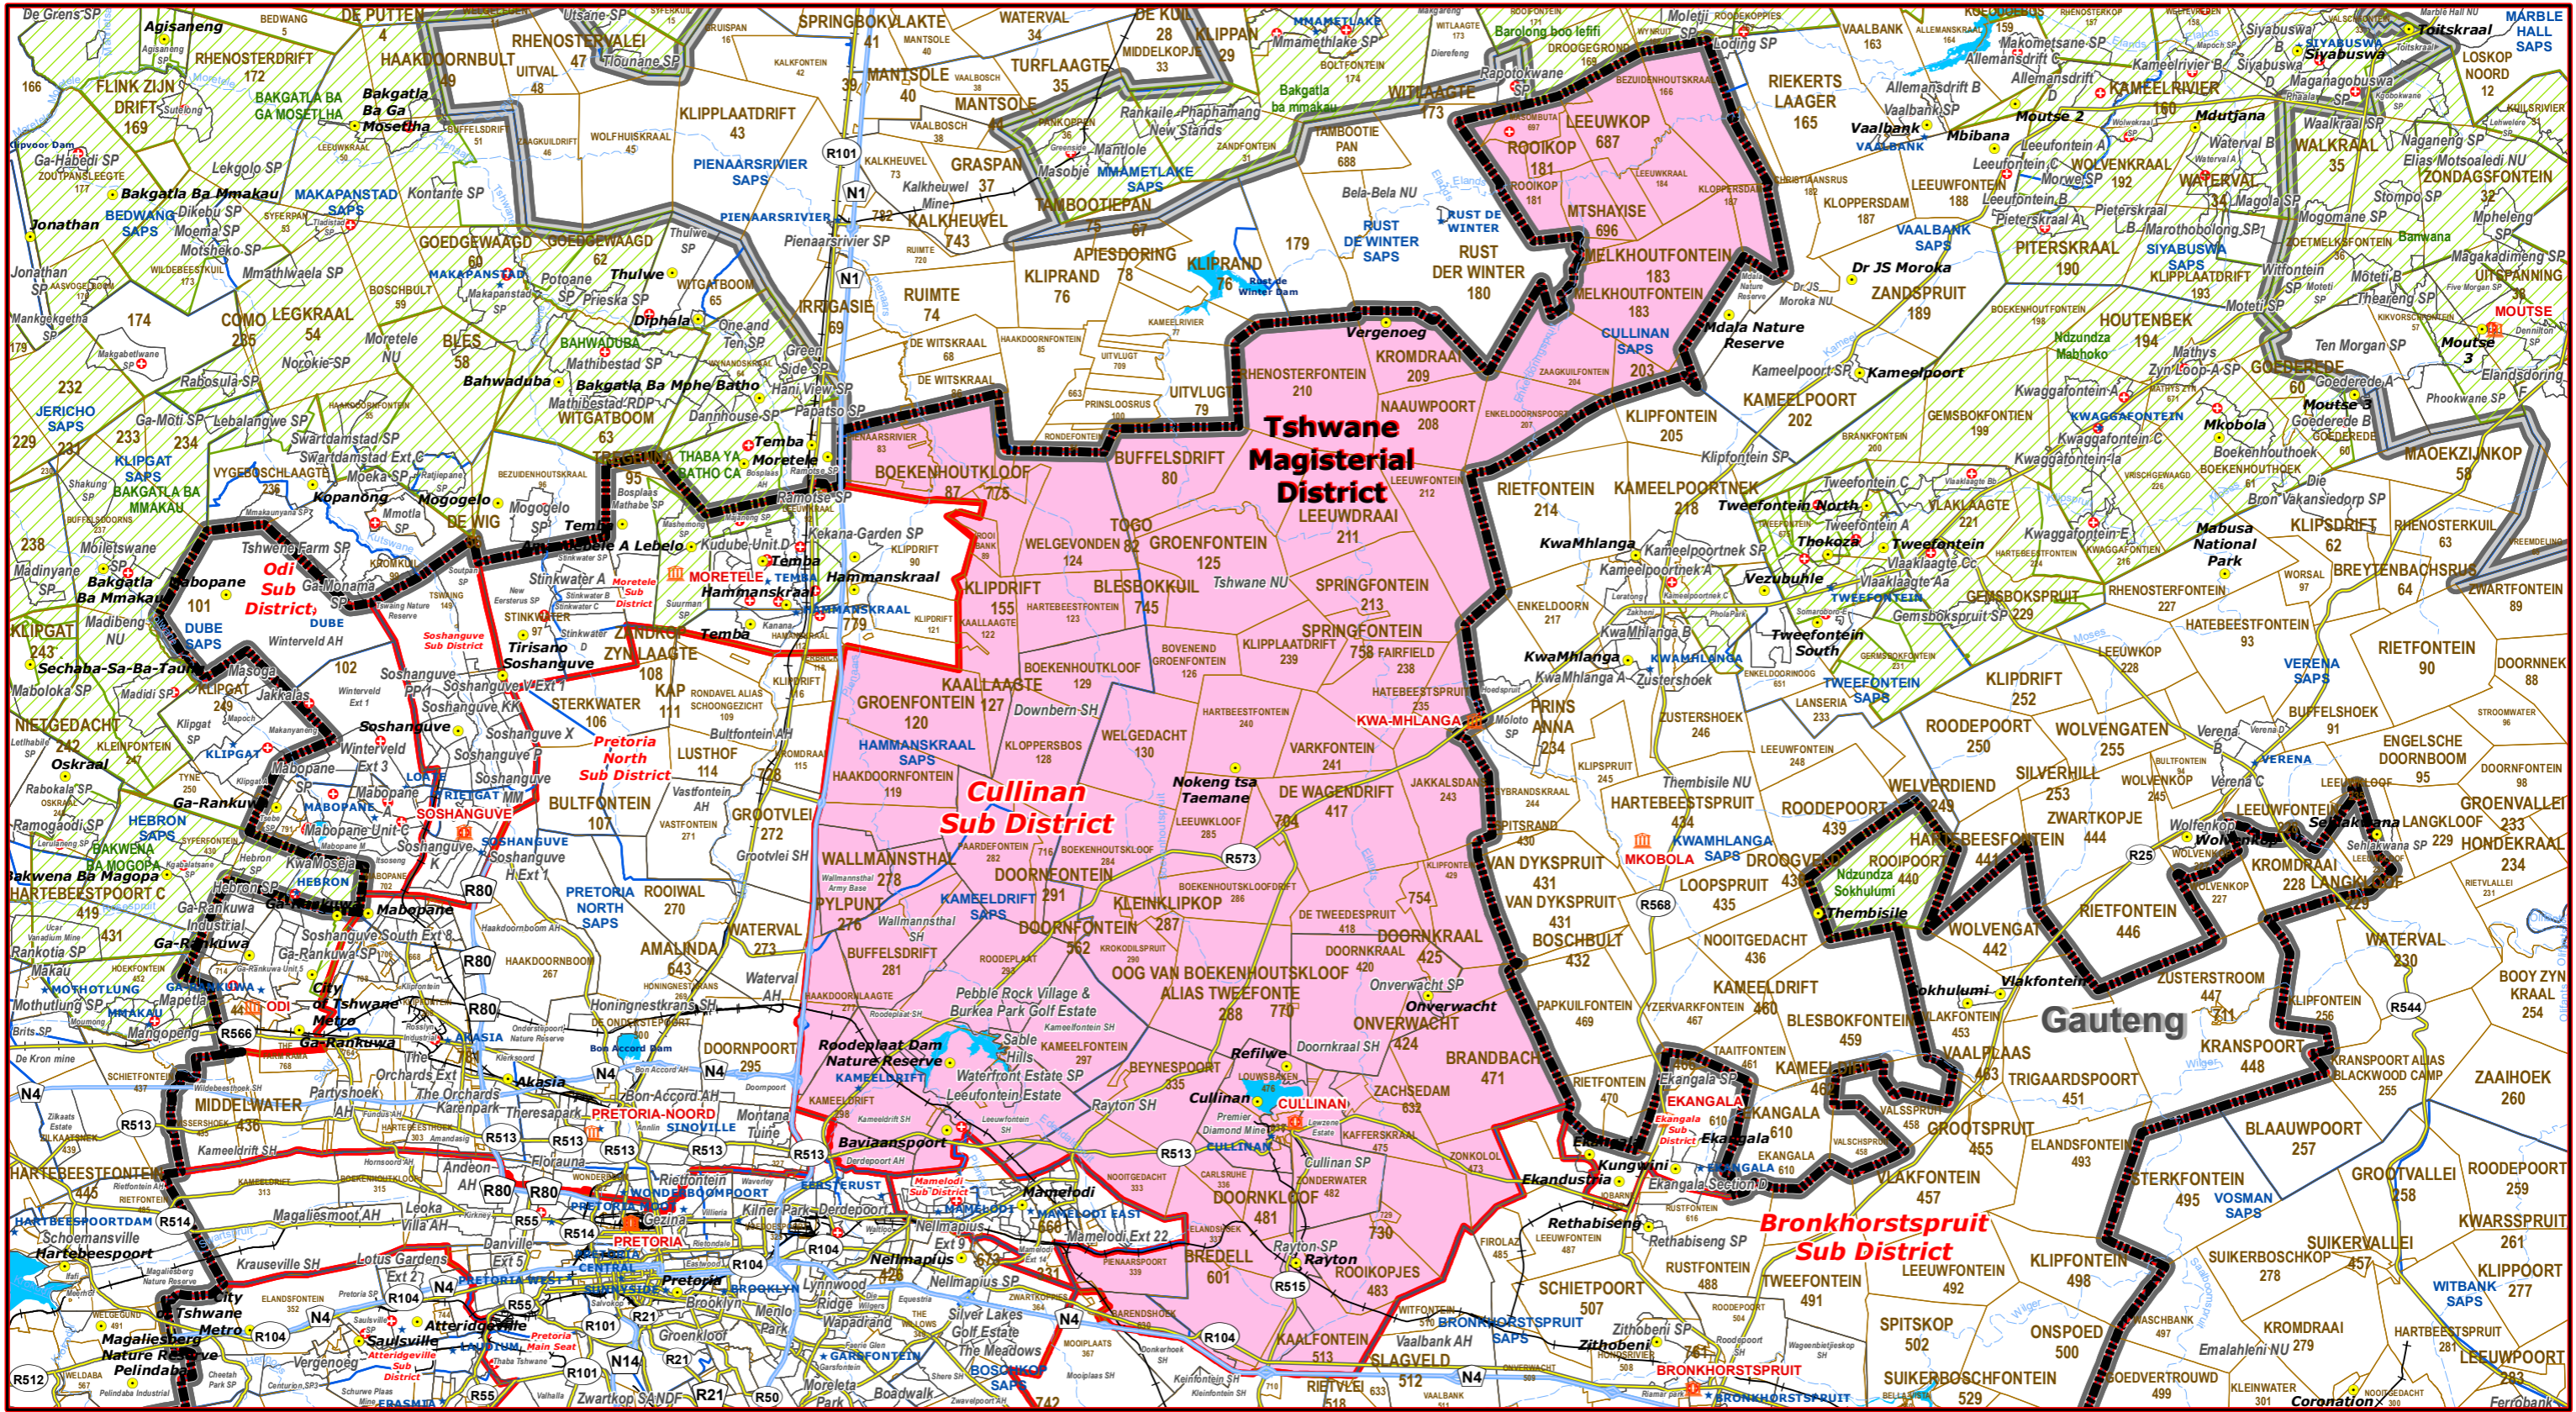

Cullinan Sub District of Tshwane Magisterial District

- Le**
- Main Town
 - Main Courts
 - Place of Sitting
 - ★ Police Stations & Facilities
 - ▲ Schools
 - Health Facilities
 - Rivers
 - National Roads
 - Main Roads
 - Railways
 - Provinces
 - Proposed Magisterial District
 - Proposed Seat / Sub District
 - Traditional Councils
 - Dams

Proposed Main Seat / Sub District within the Proposed Magisterial District

DATA SUPPLIED BY:

- Statistics South Africa
- Department of Water Affairs & Forestry
- Department of Provincial & Local Government
- Department of Health
- Department of Safety & Security
- Department of Education
- Department of Transport