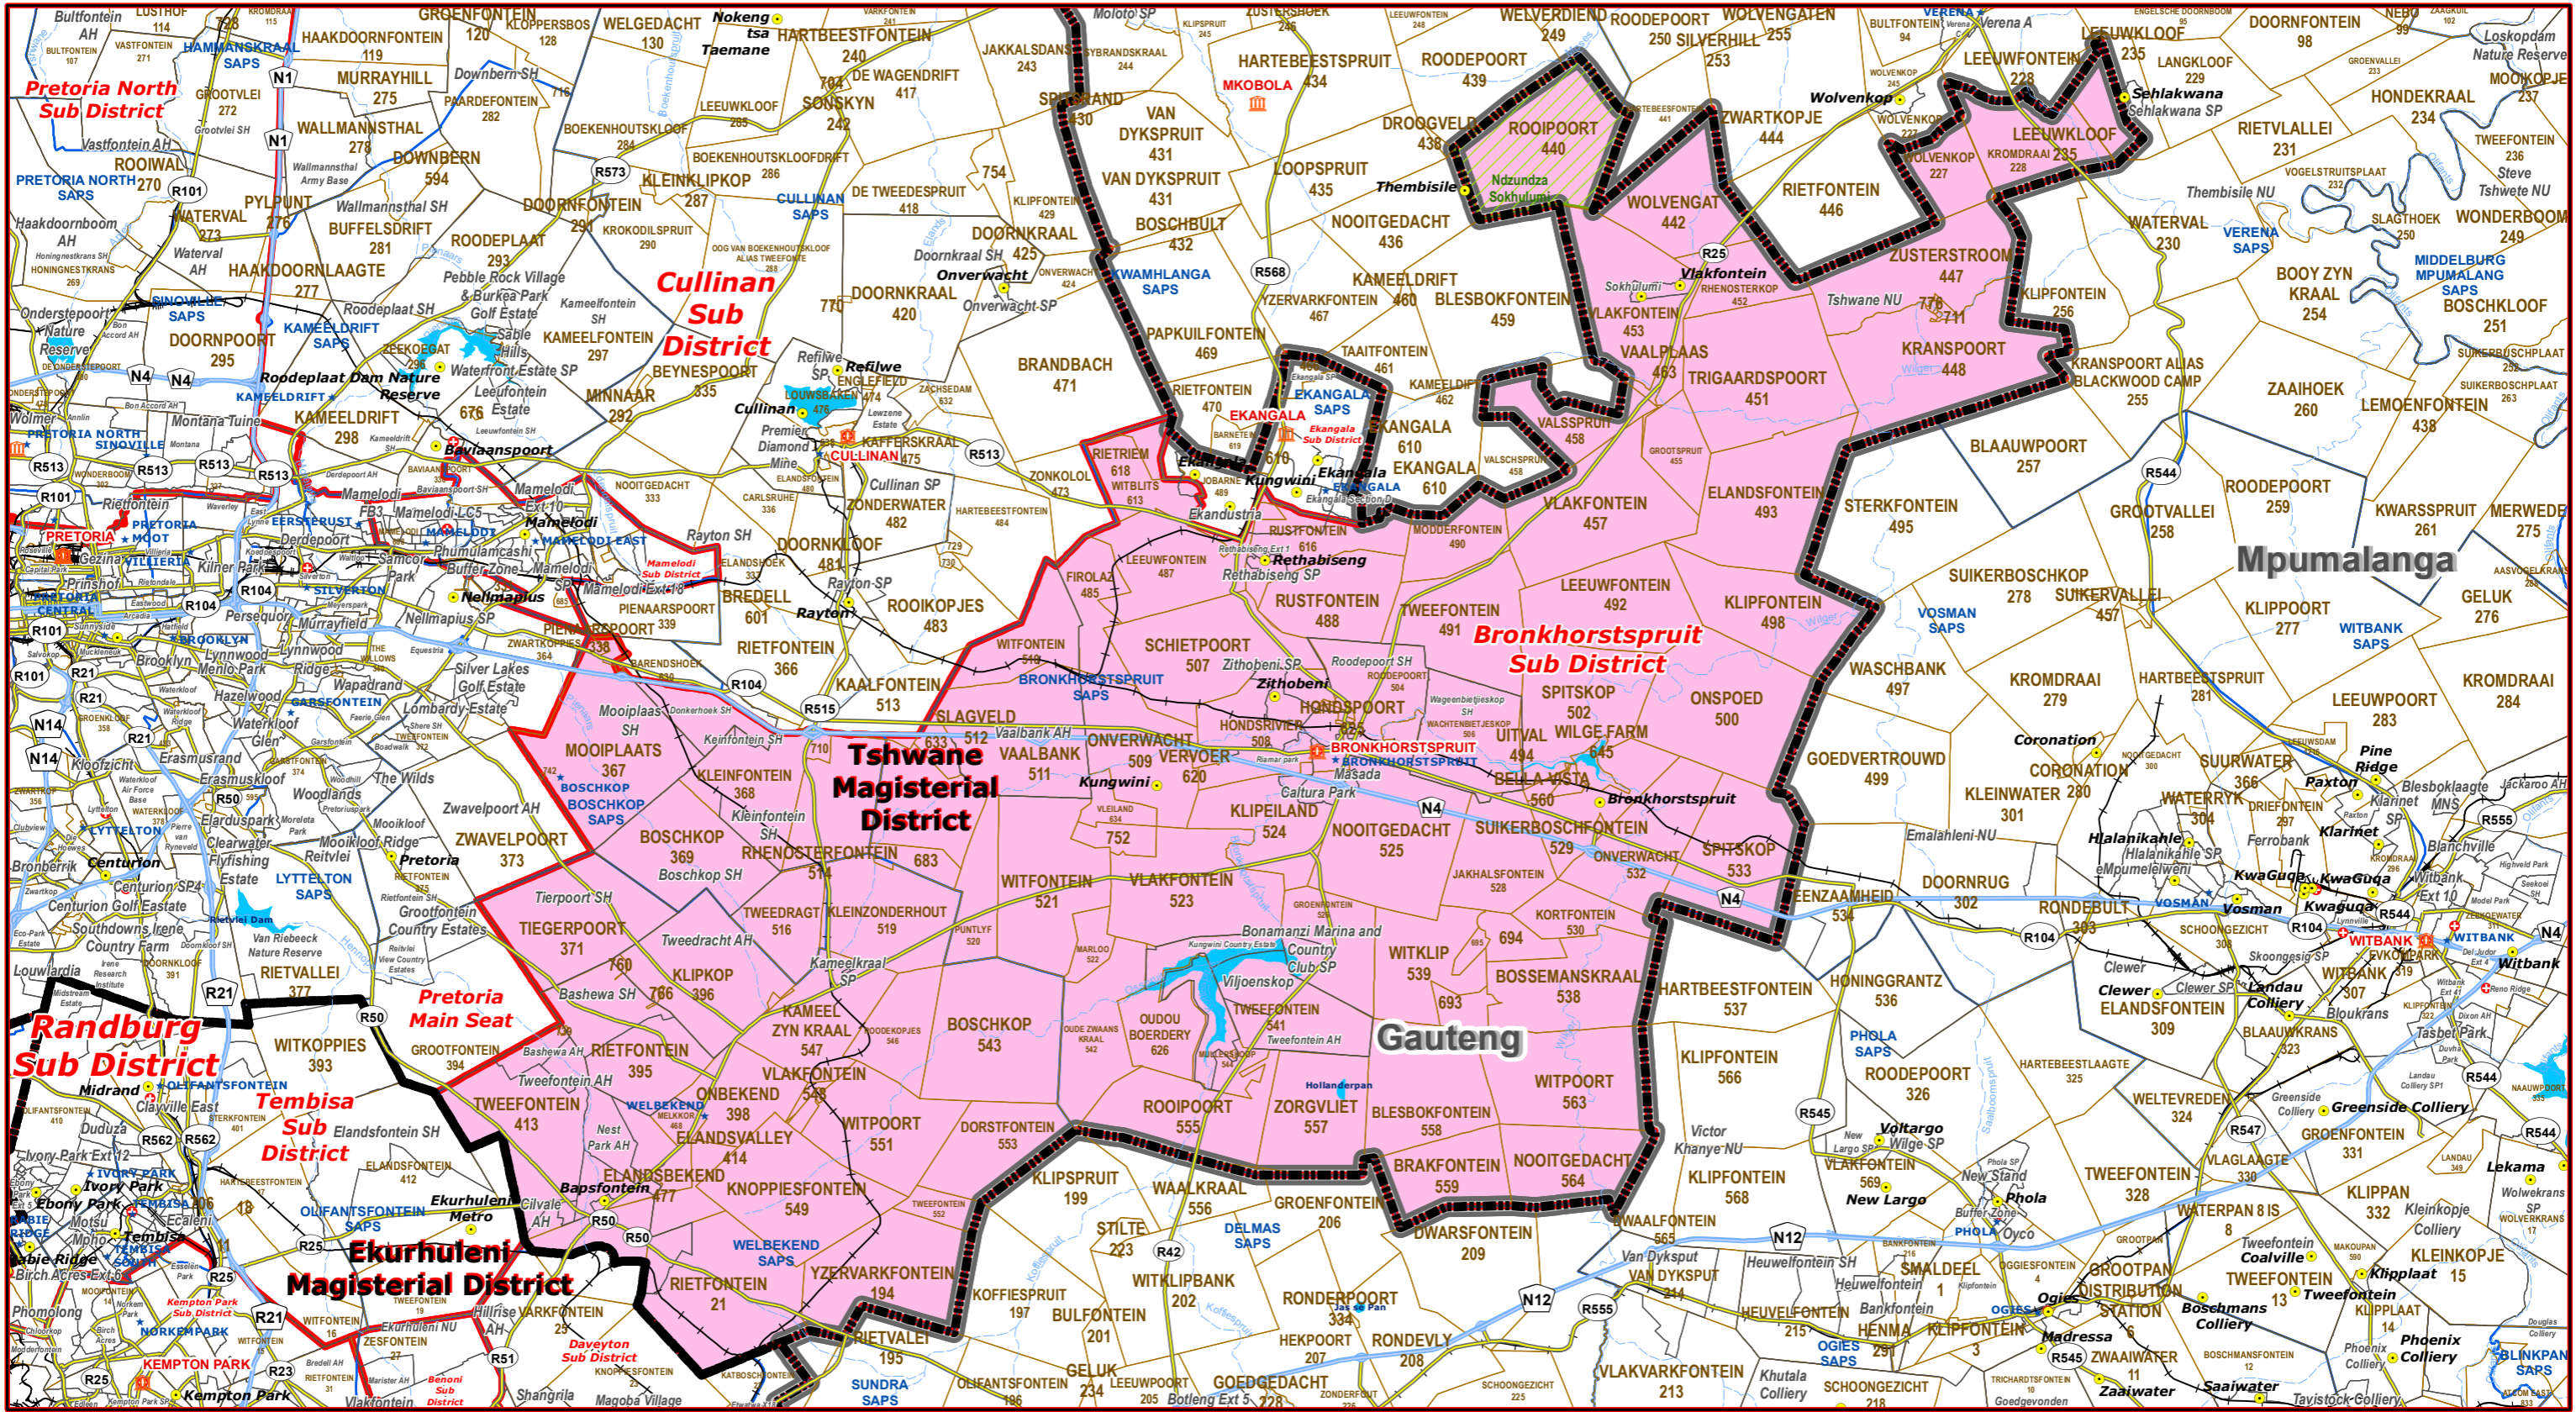

# Bronkhorstspuit Sub District of Tshwane Magisterial District

- Le**
- Main Town
  - Main Courts
  - ★ Place of Sitting
  - ★ Police Stations & Facilities
  - ★ Schools
  - Health Facilities
  - Rivers
  - National Roads
  - Main Roads
  - Railways
  - Provinces
  - Proposed Magisterial District
  - Proposed Seat / Sub District
  - Traditional Councils
  - Dams

## Proposed Main Seat / Sub District within the Proposed Magisterial District

DATA SUPPLIED BY:

- Statistics South Africa
- Department of Water Affairs & Forestry
- Department of Provincial & Local Government
- Department of Health
- Department of Safety & Security
- Department of Education
- Department of Transport