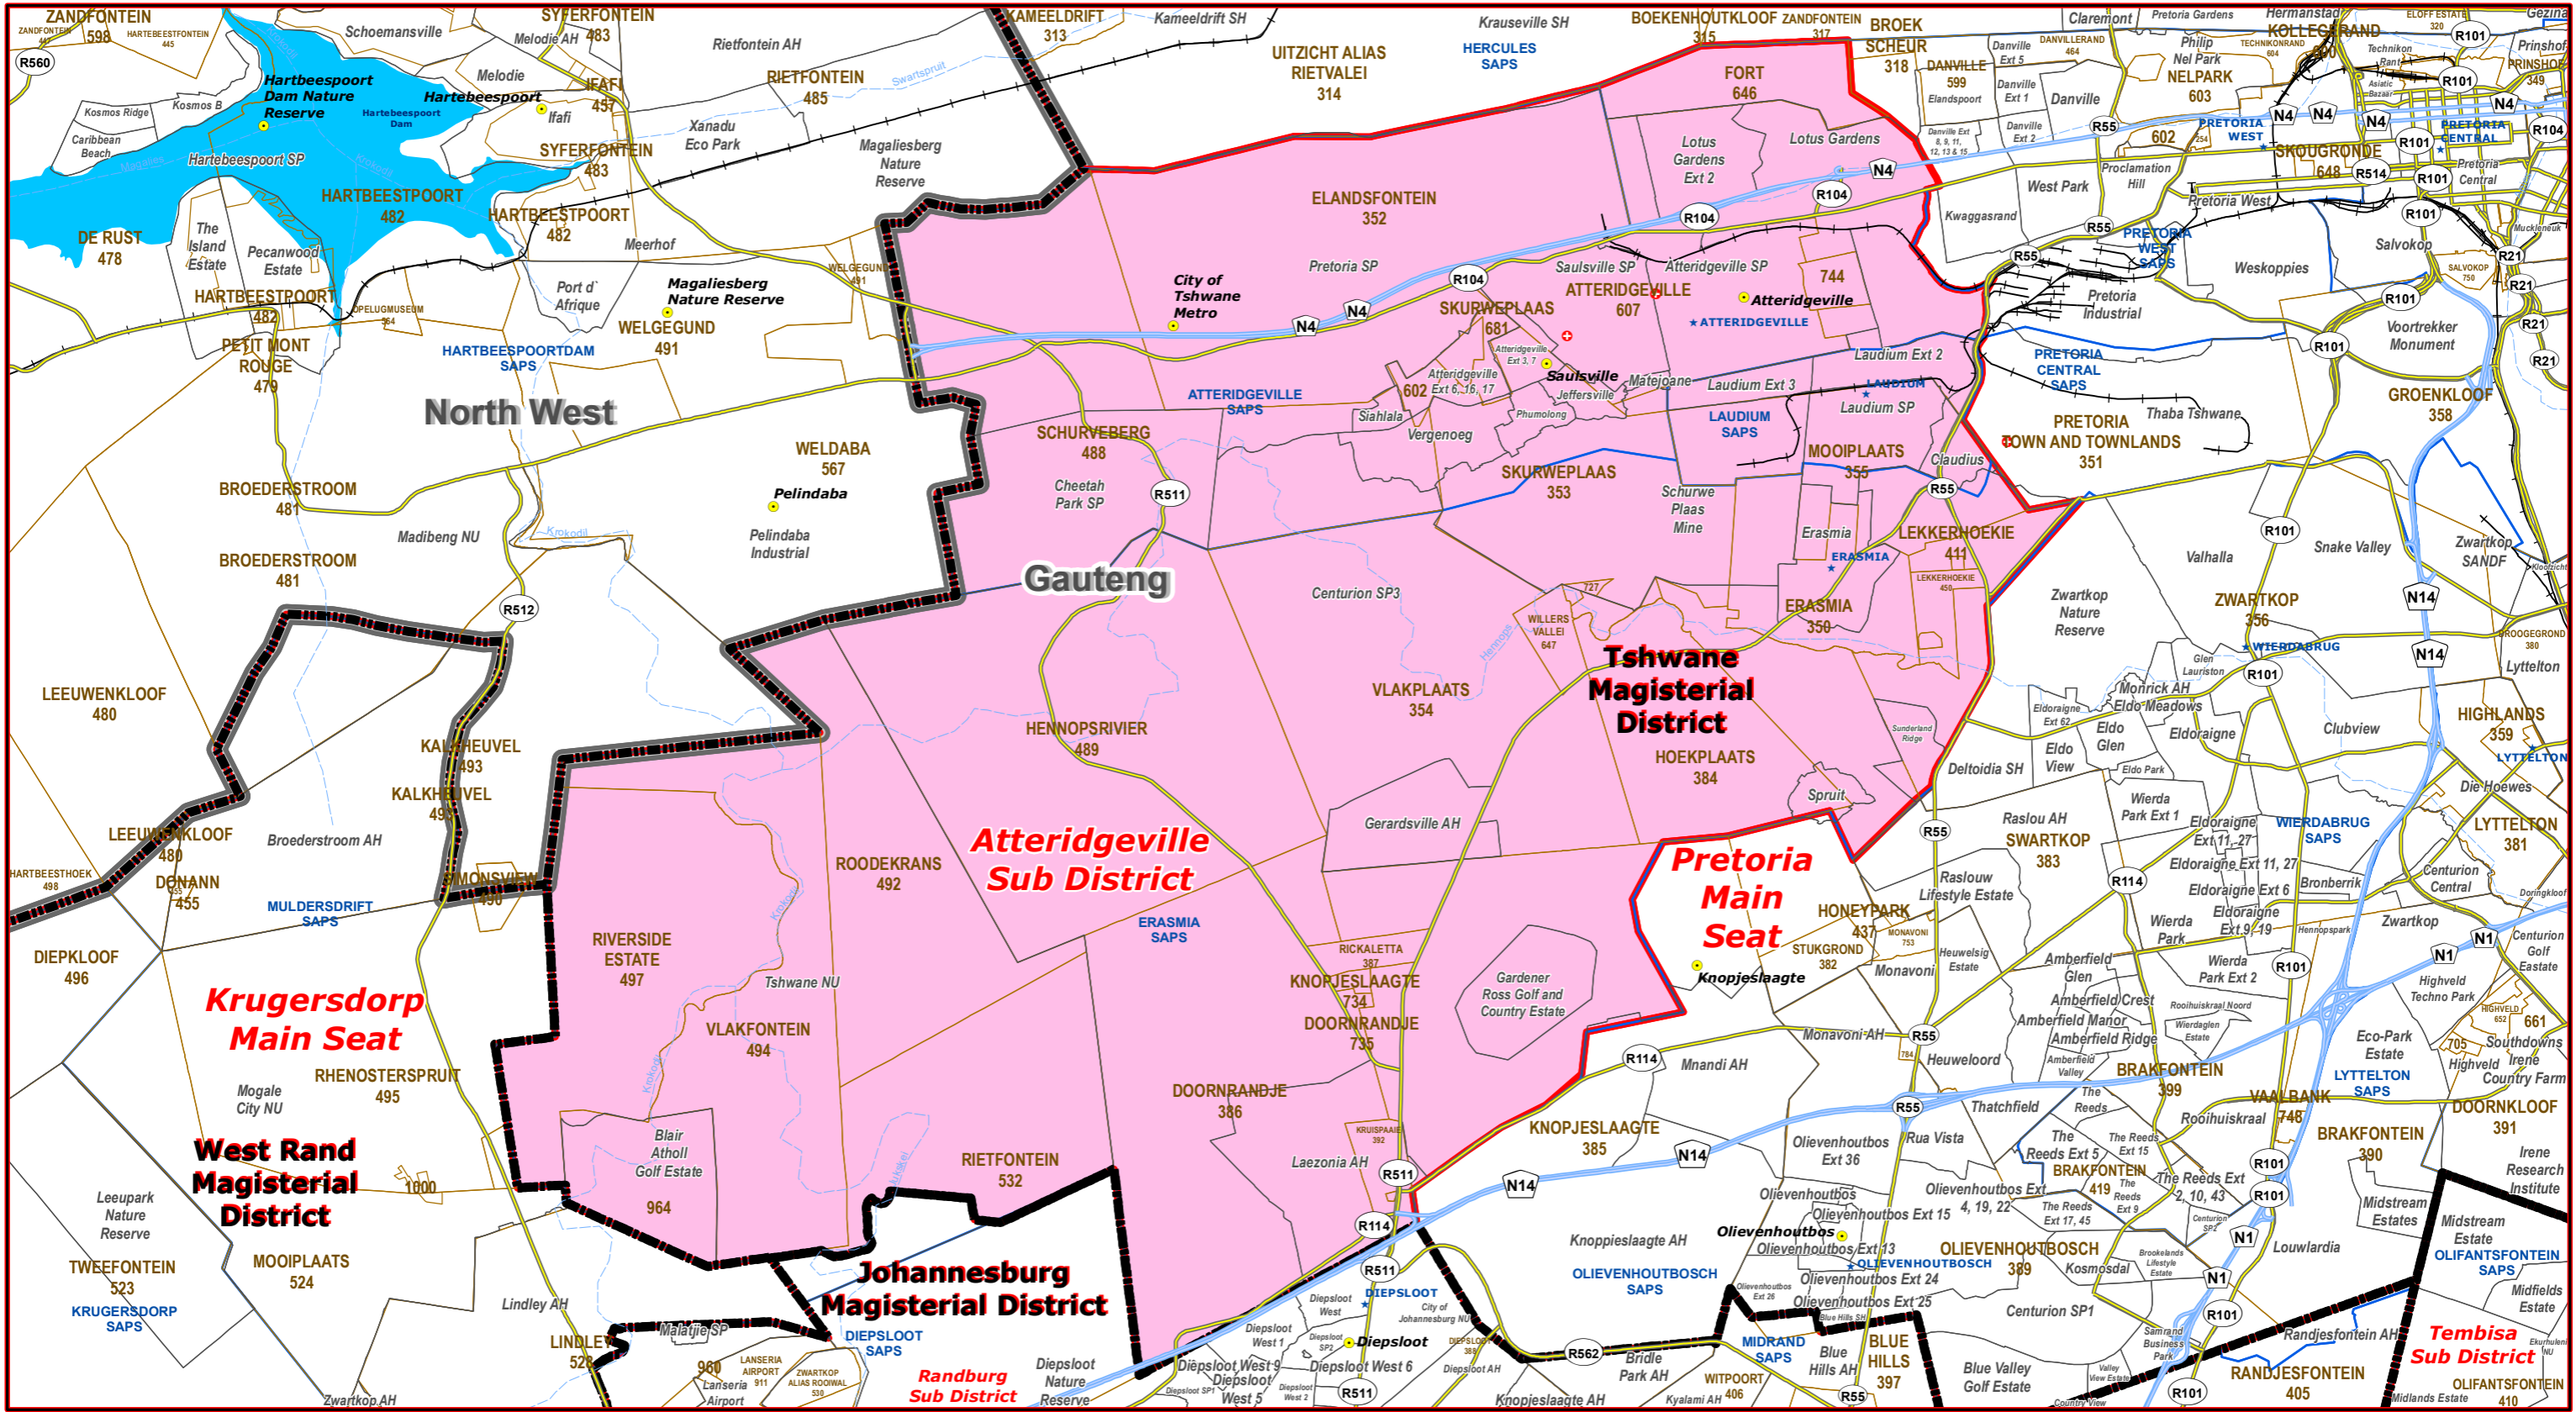

Atteridgeville Sub District of Tshwane Magisterial District

- Legend**
- Main Town
 - Main Courts
 - ★ Place of Sitting
 - ★ Police Stations & Facilities
 - ▲ Schools
 - Health Facilities
 - Rivers
 - National Roads
 - Main Roads
 - Railways
 - Provinces
 - Proposed Magisterial District
 - Proposed Seat / Sub District
 - Traditional Councils
 - Dams

Proposed Main Seat / Sub District within the Proposed Magisterial District

DATA SUPPLIED BY:

- Statistics South Africa
- Department of Water Affairs & Forestry
- Department of Provincial & Local Government
- Department of Health
- Department of Safety & Security
- Department of Education
- Department of Transport