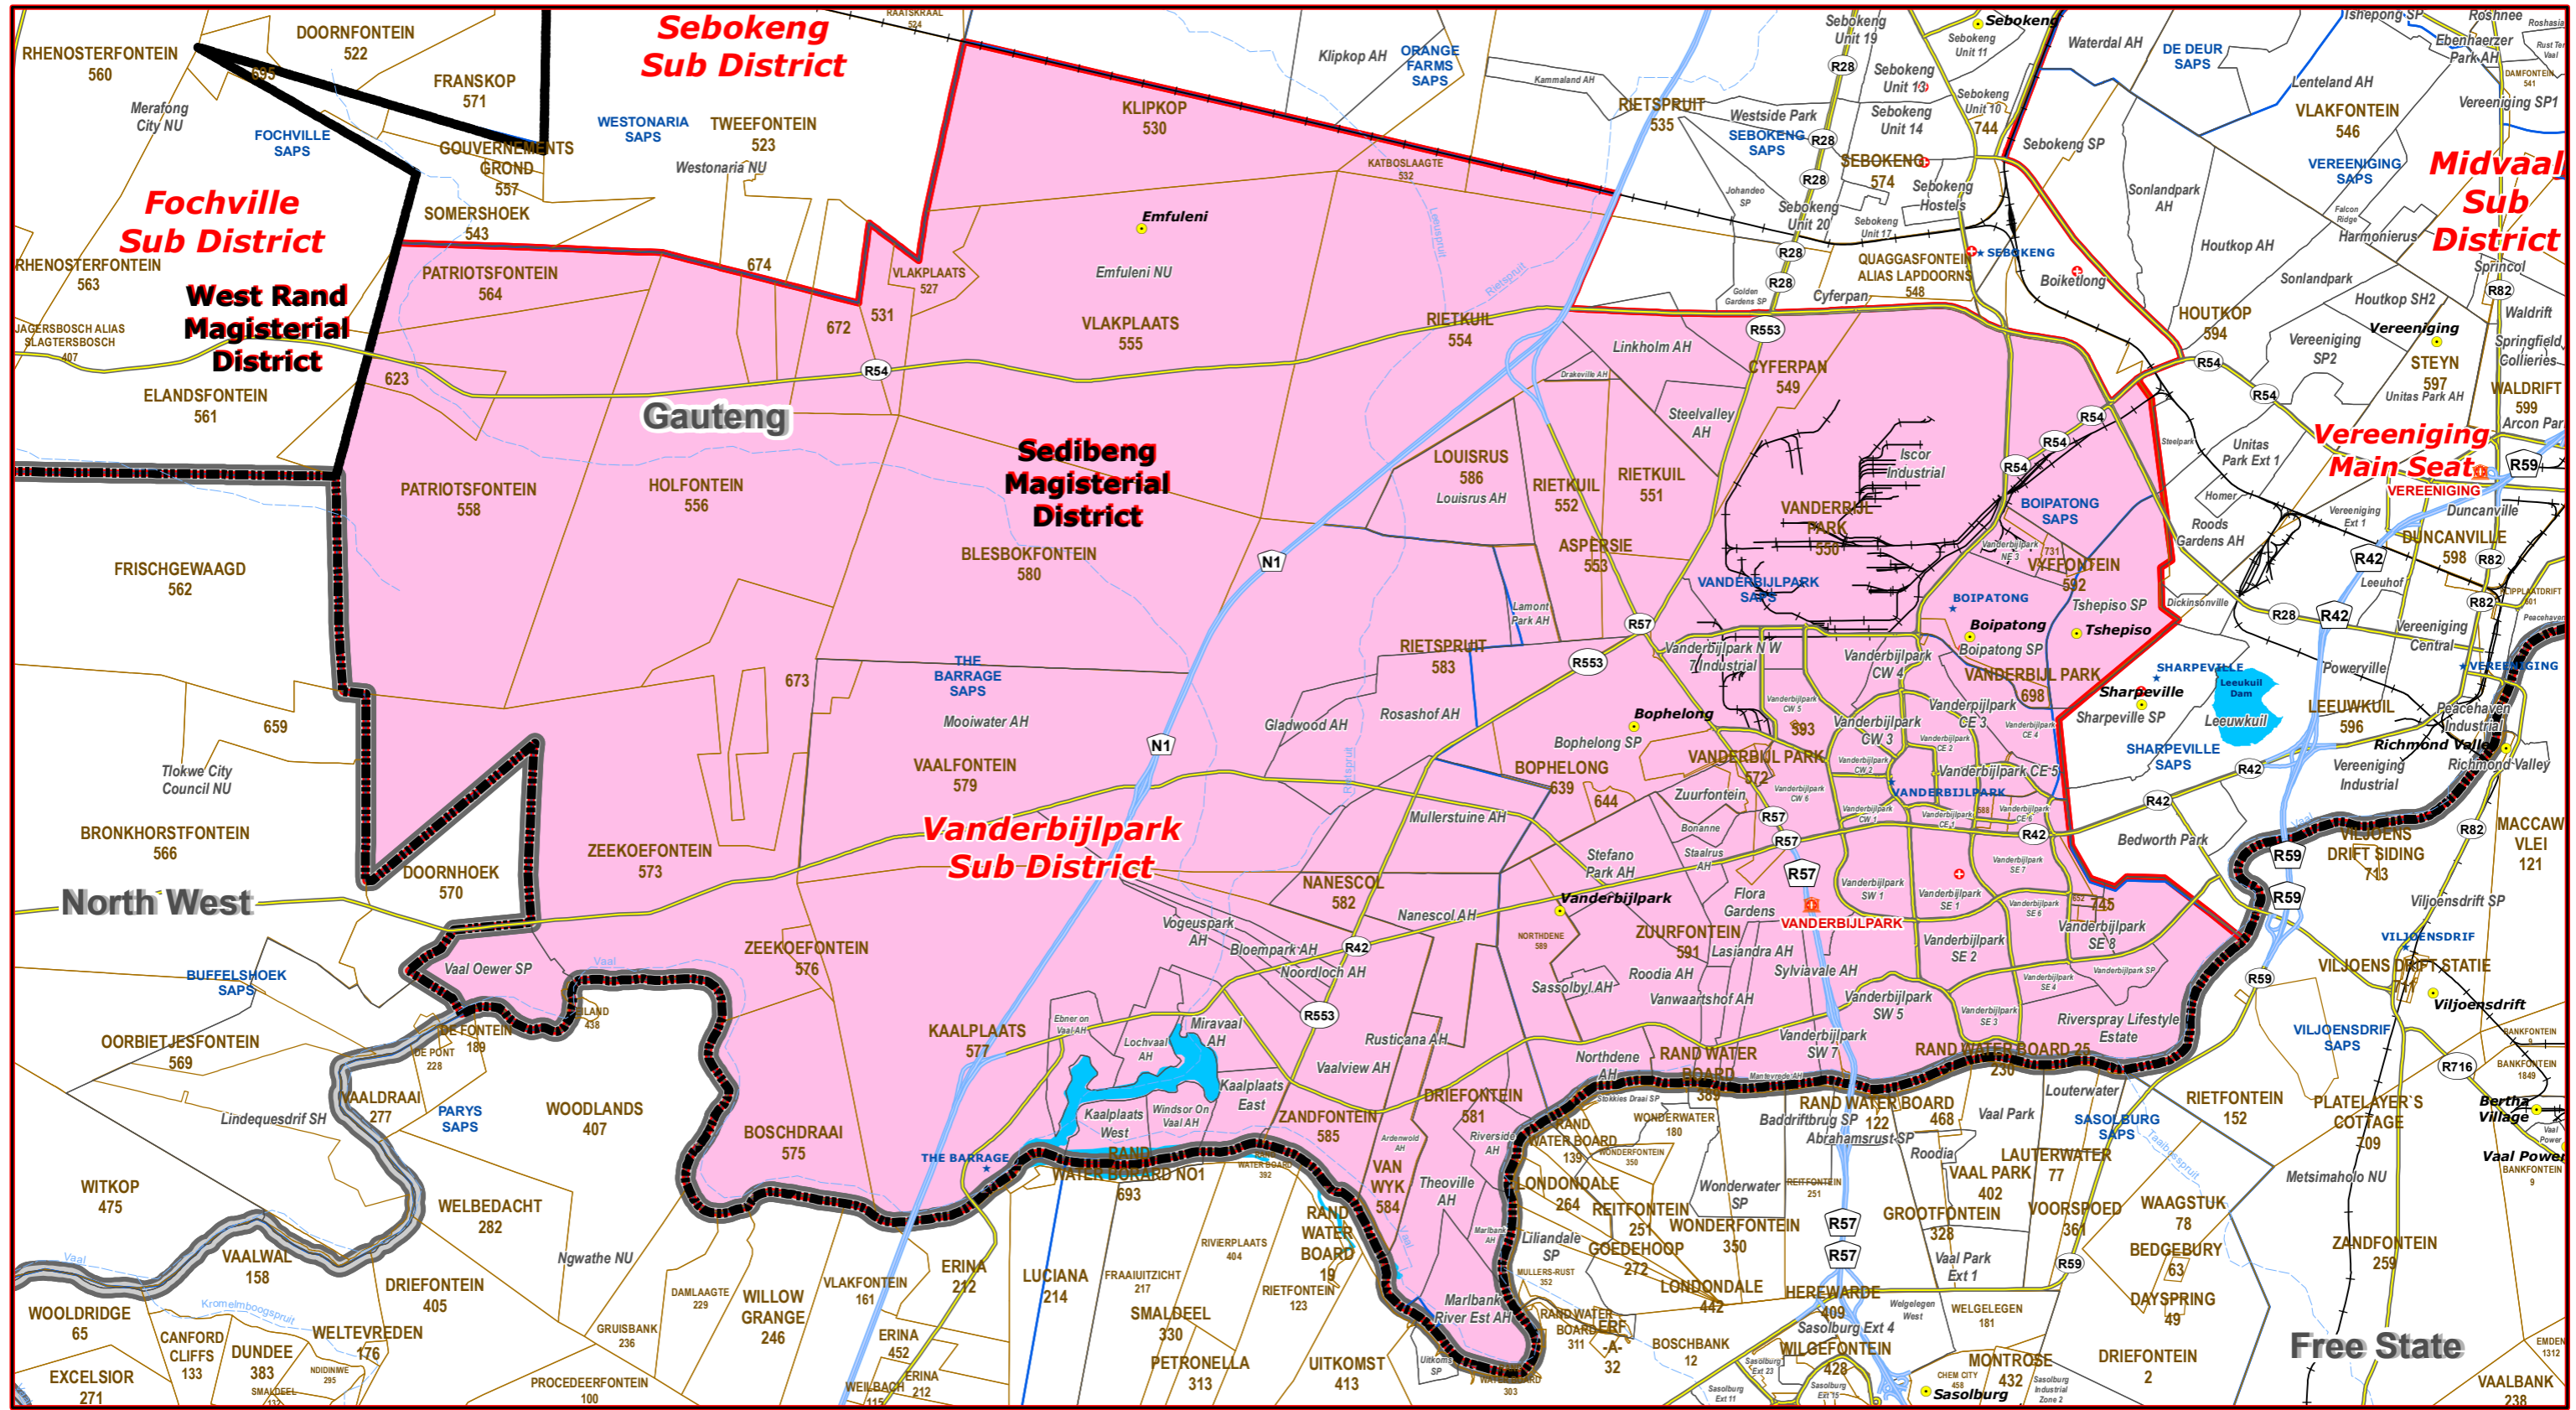

# Vanderbijlpark Sub District of Sedibeng Magisterial District

- Legend**
- Main Town
  - Main Courts
  - ★ Place of Sitting
  - ★ Police Stations & Facilities
  - ▲ Schools
  - Health Facilities
  - Rivers
  - National Roads
  - Main Roads
  - Railways
  - Provinces
  - Proposed Magisterial District
  - Proposed Seat / Sub District
  - Traditional Councils
  - Dams

## Proposed Main Seat / Sub District within the Proposed Magisterial District

- DATA SUPPLIED BY:**
- Statistics South Africa
  - Department of Water Affairs & Forestry
  - Department of Provincial & Local Government
  - Department of Health
  - Department of Safety & Security
  - Department of Education
  - Department of Transport