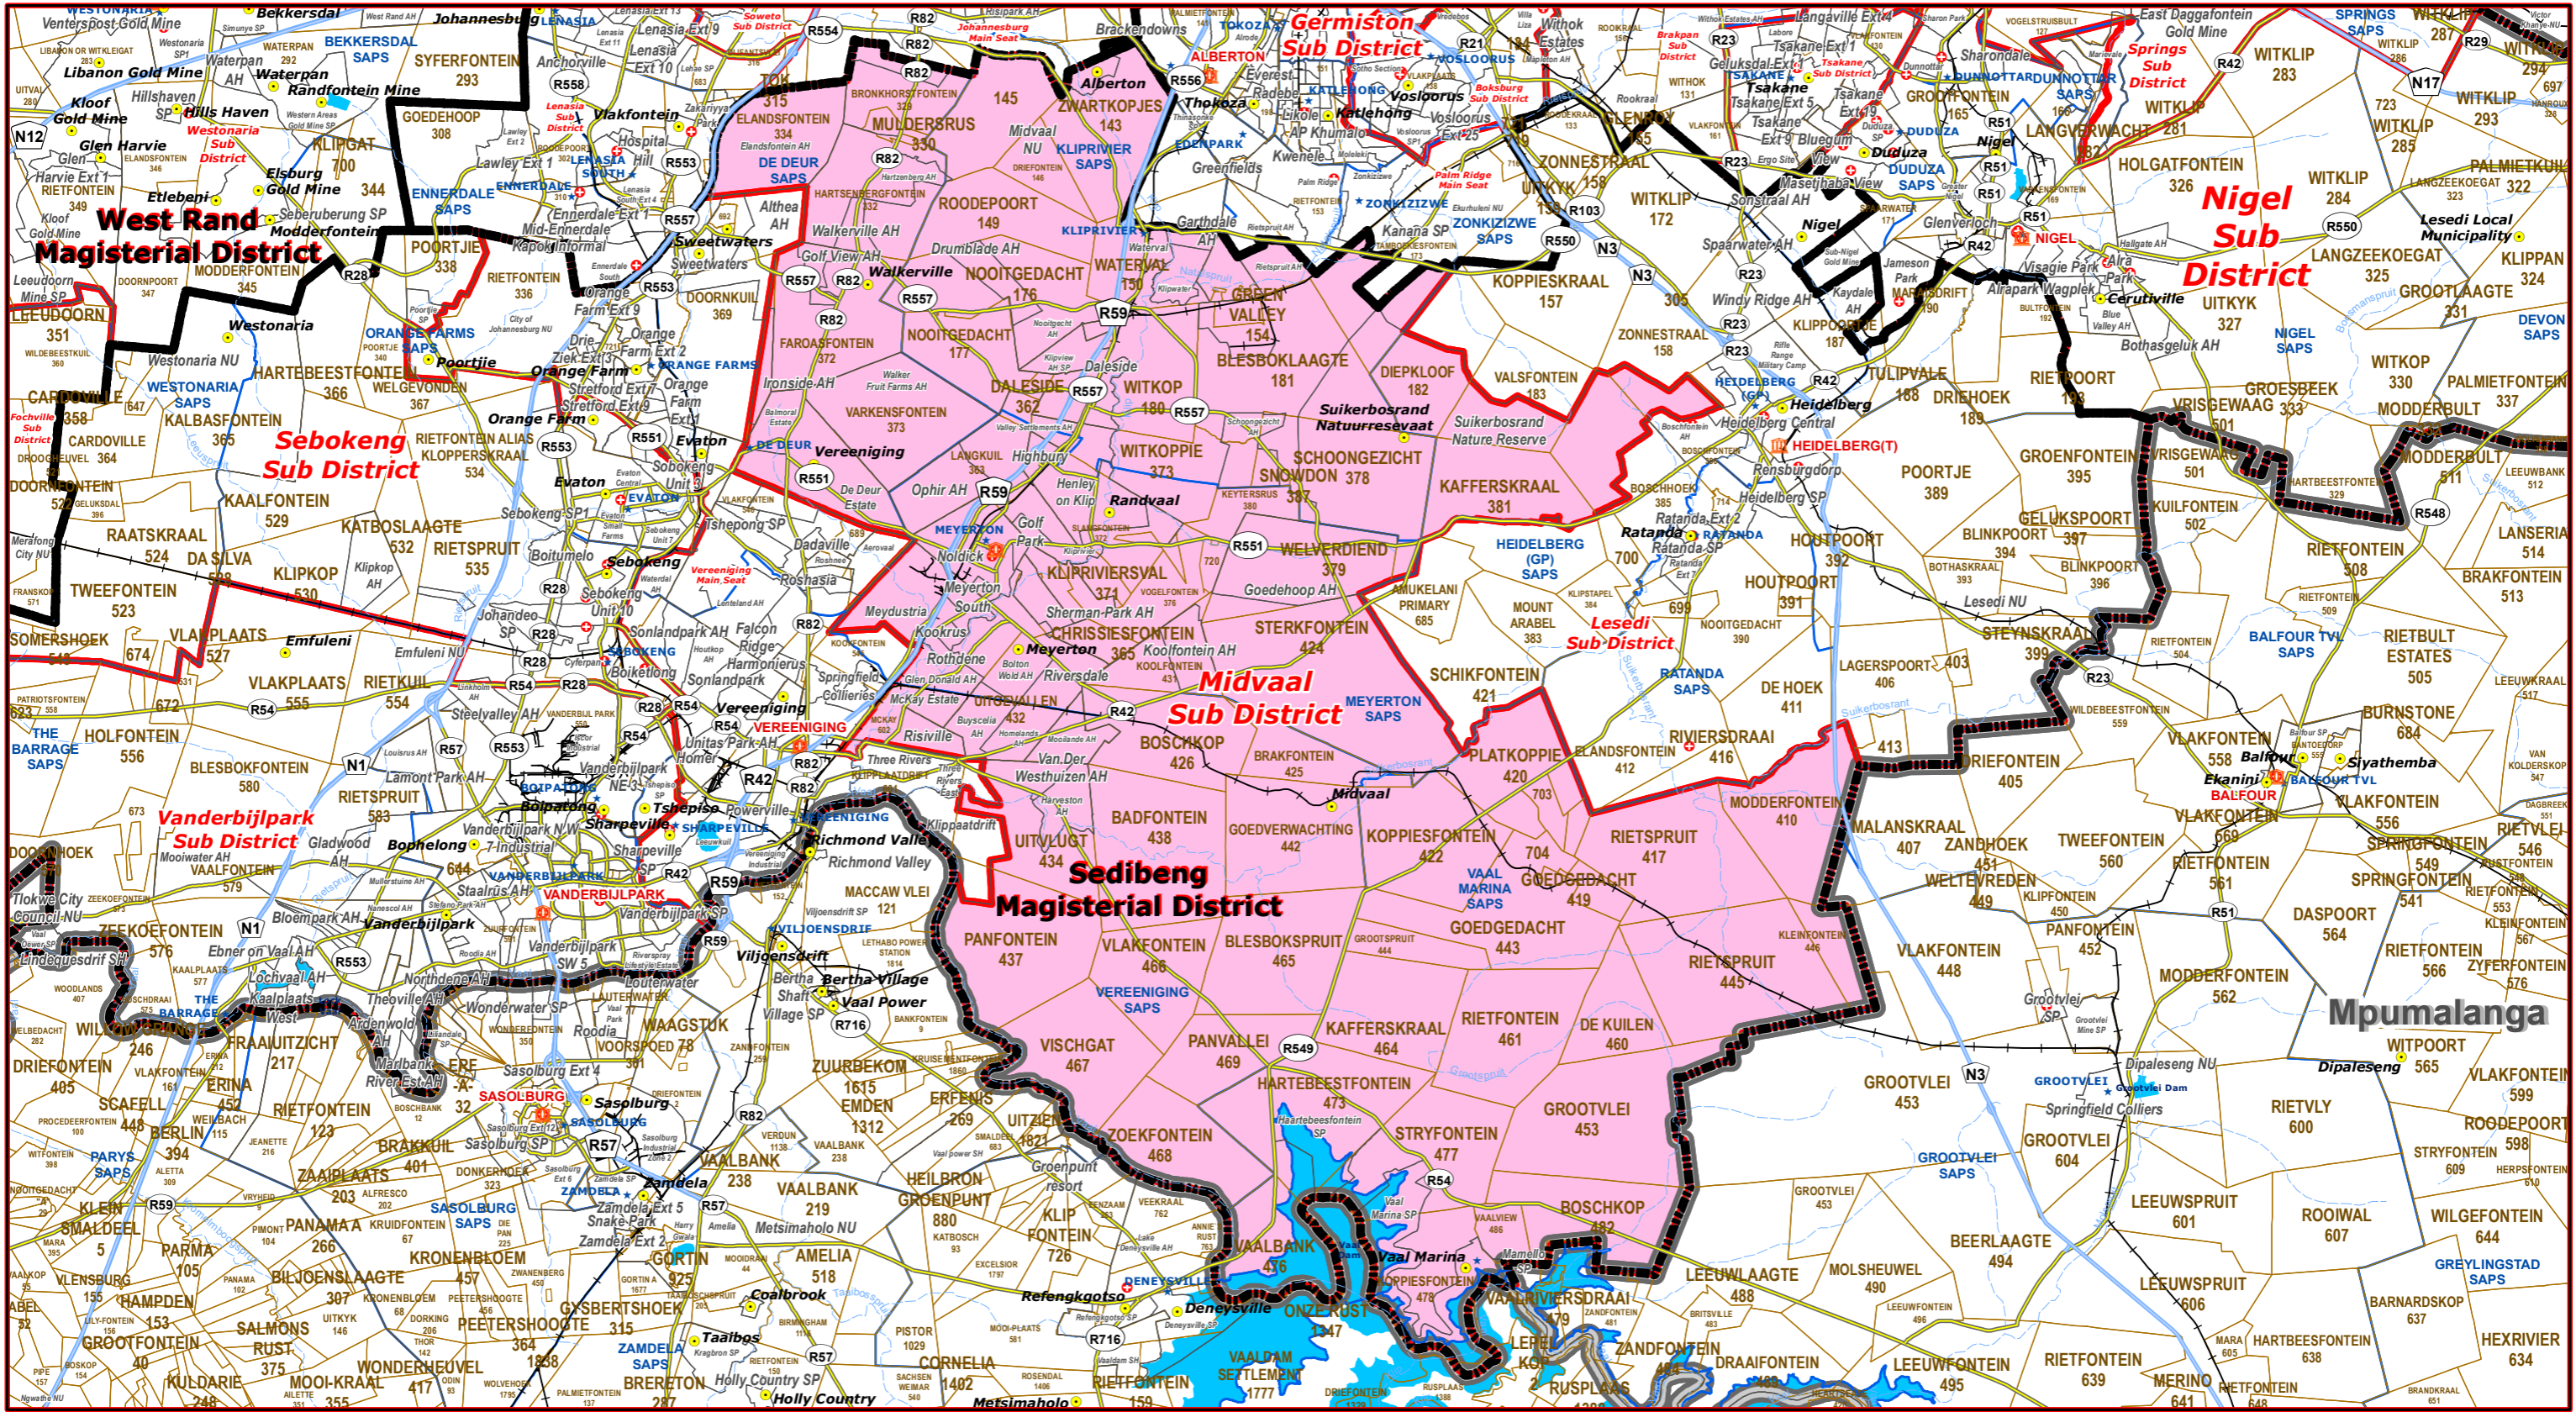

# Midvaal Sub District of Sedibeng Magisterial District

- Legend**
- Main Town
  - ▭ Main Courts
  - ★ Place of Sitting
  - ★ Police Stations & Facilities
  - ★ Schools
  - ★ Health Facilities
  - Rivers
  - National Roads
  - Main Roads
  - Railways
  - Provinces
  - Proposed Magisterial District
  - Proposed Seat / Sub District
  - Traditional Councils
  - Dams

## Proposed Main Seat / Sub District within the Proposed Magisterial District

- DATA SUPPLIED BY:
- Statistics South Africa
  - Department of Water Affairs & Forestry
  - Department of Provincial & Local Government
  - Department of Health
  - Department of Safety & Security
  - Department of Education
  - Department of Transport

**April 2023**