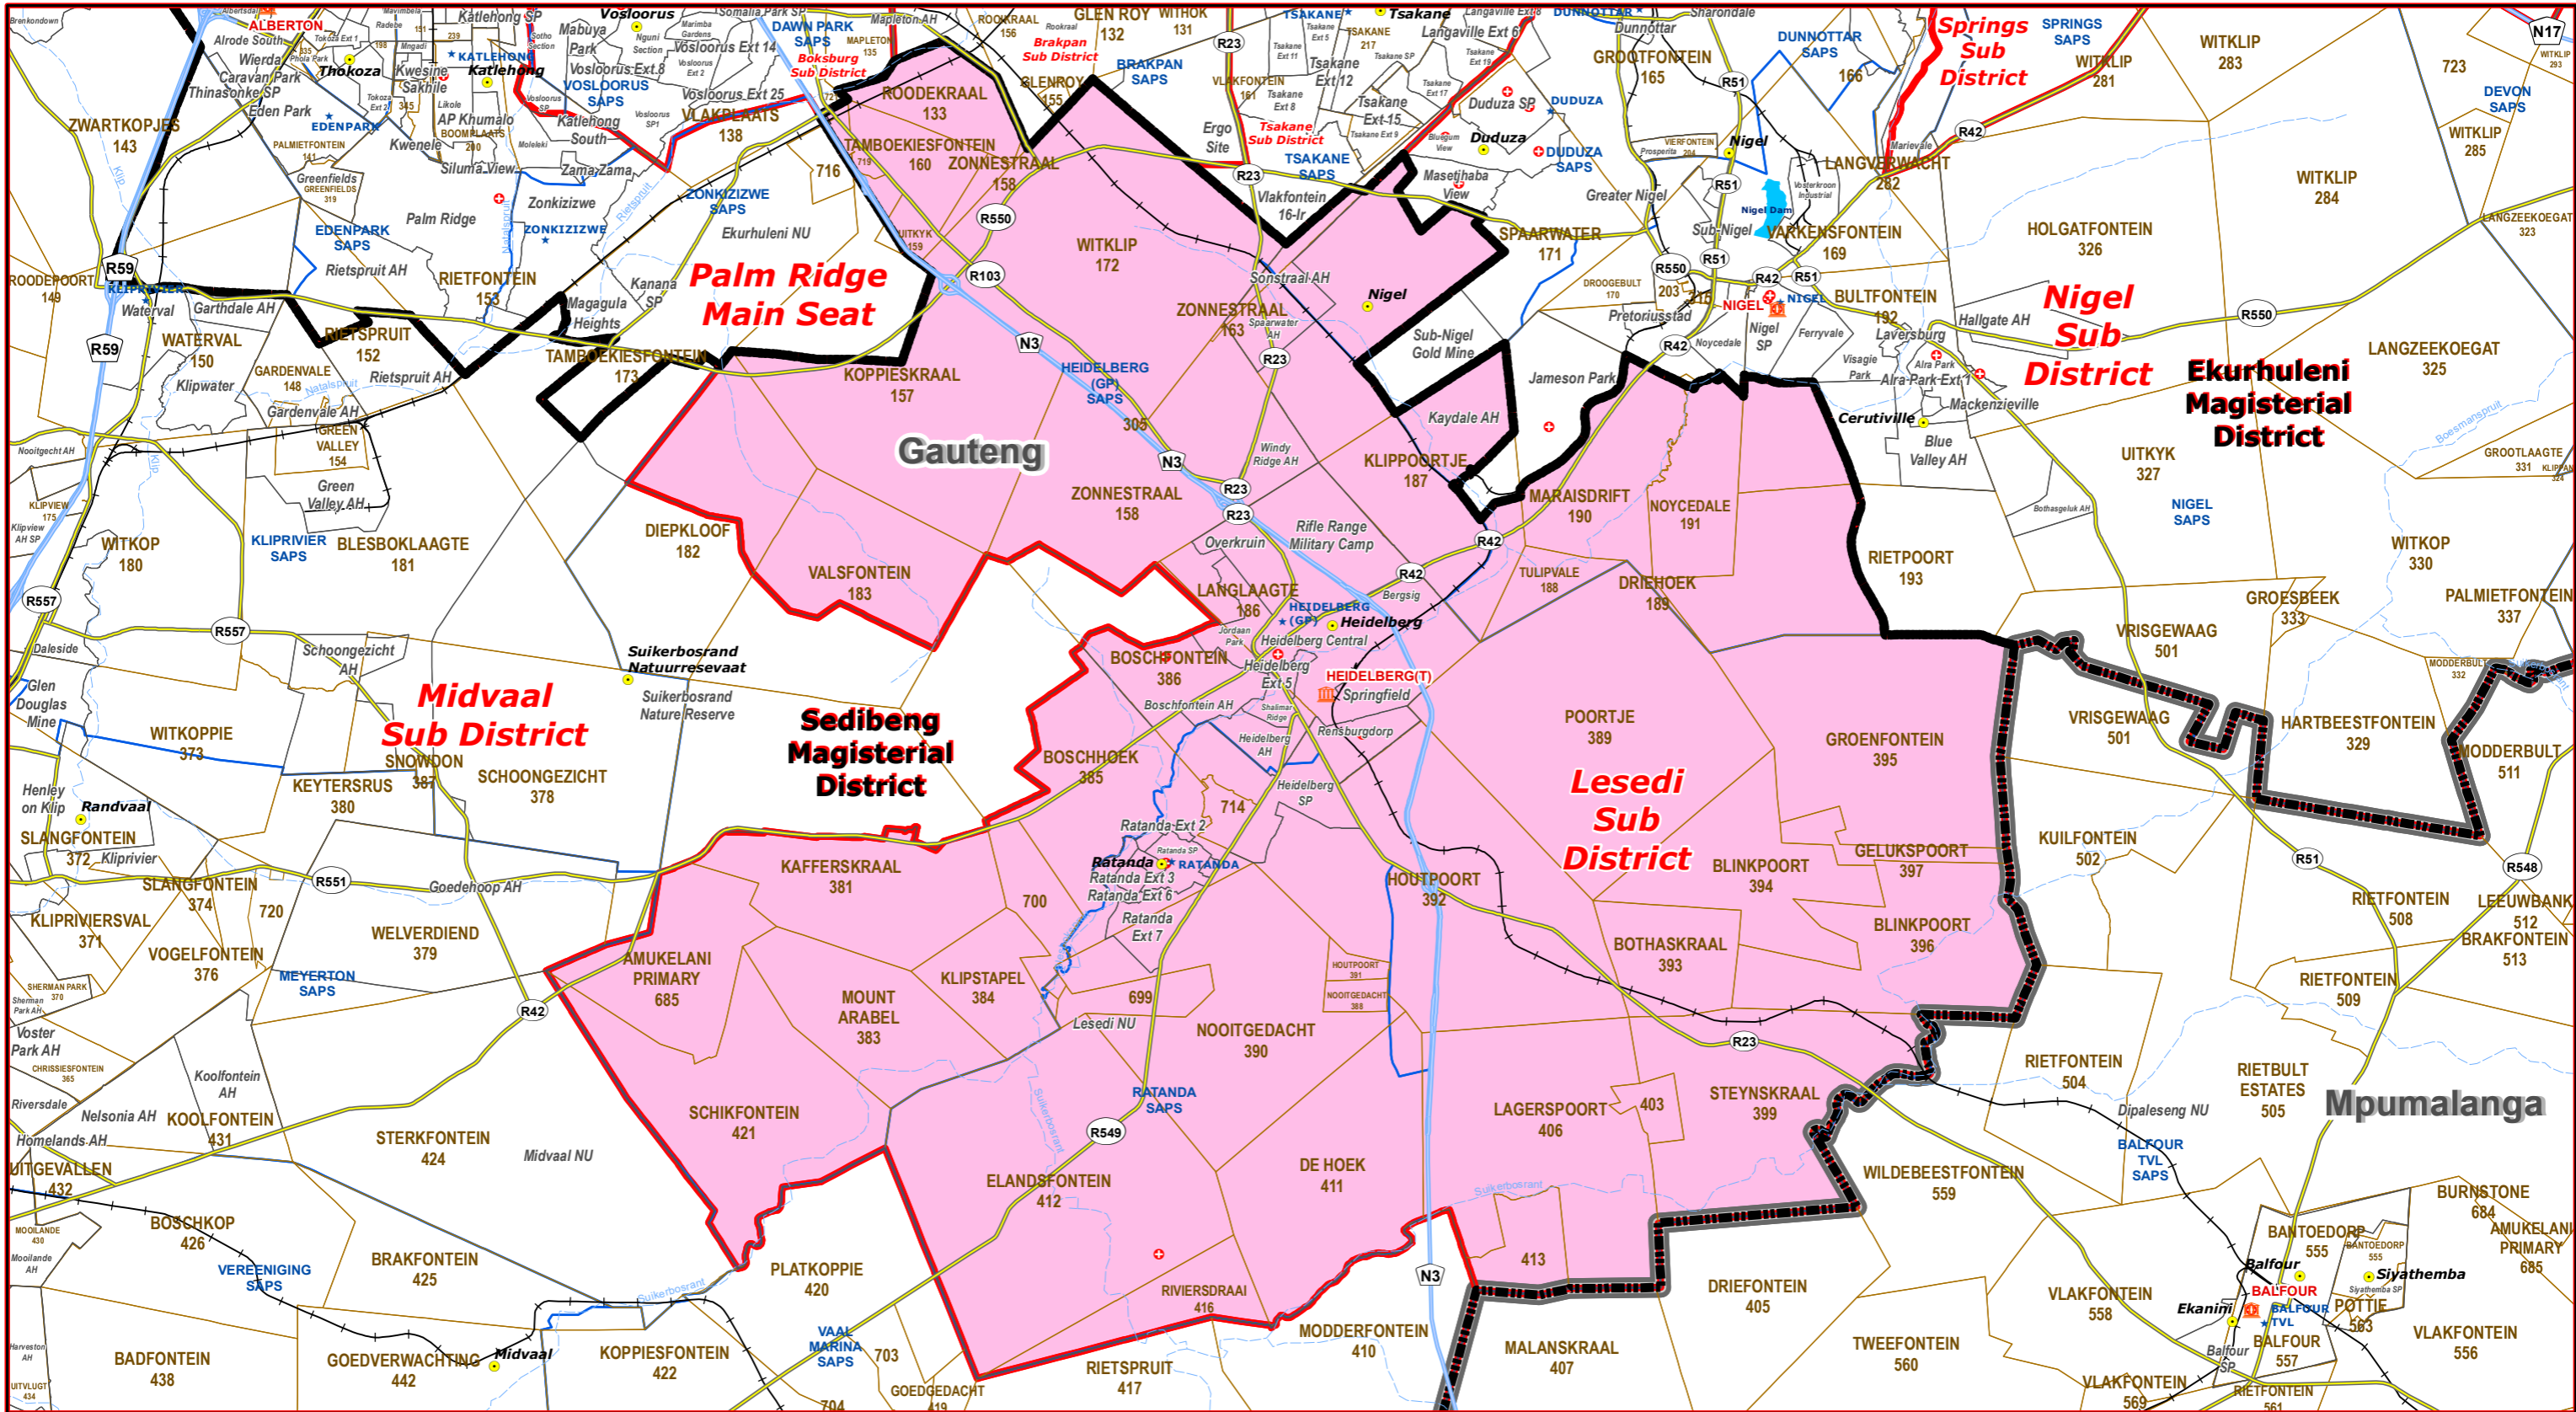

Lesedi Sub District of Sedibeng Magisterial District

- Legend**
- Main Town
 - Main Courts
 - ★ Place of Sitting
 - ★ Police Stations & Facilities
 - ▲ Schools
 - Health Facilities
 - ~ Rivers
 - == National Roads
 - == Main Roads
 - == Railways
 - Provinces
 - Proposed Magisterial District
 - Proposed Seat / Sub District
 - Traditional Councils
 - Dams

Proposed Main Seat / Sub District within the Proposed Magisterial District

DATA SUPPLIED BY:

- Statistics South Africa
- Department of Water Affairs & Forestry
- Department of Provincial & Local Government
- Department of Health
- Department of Safety & Security
- Department of Education
- Department of Transport