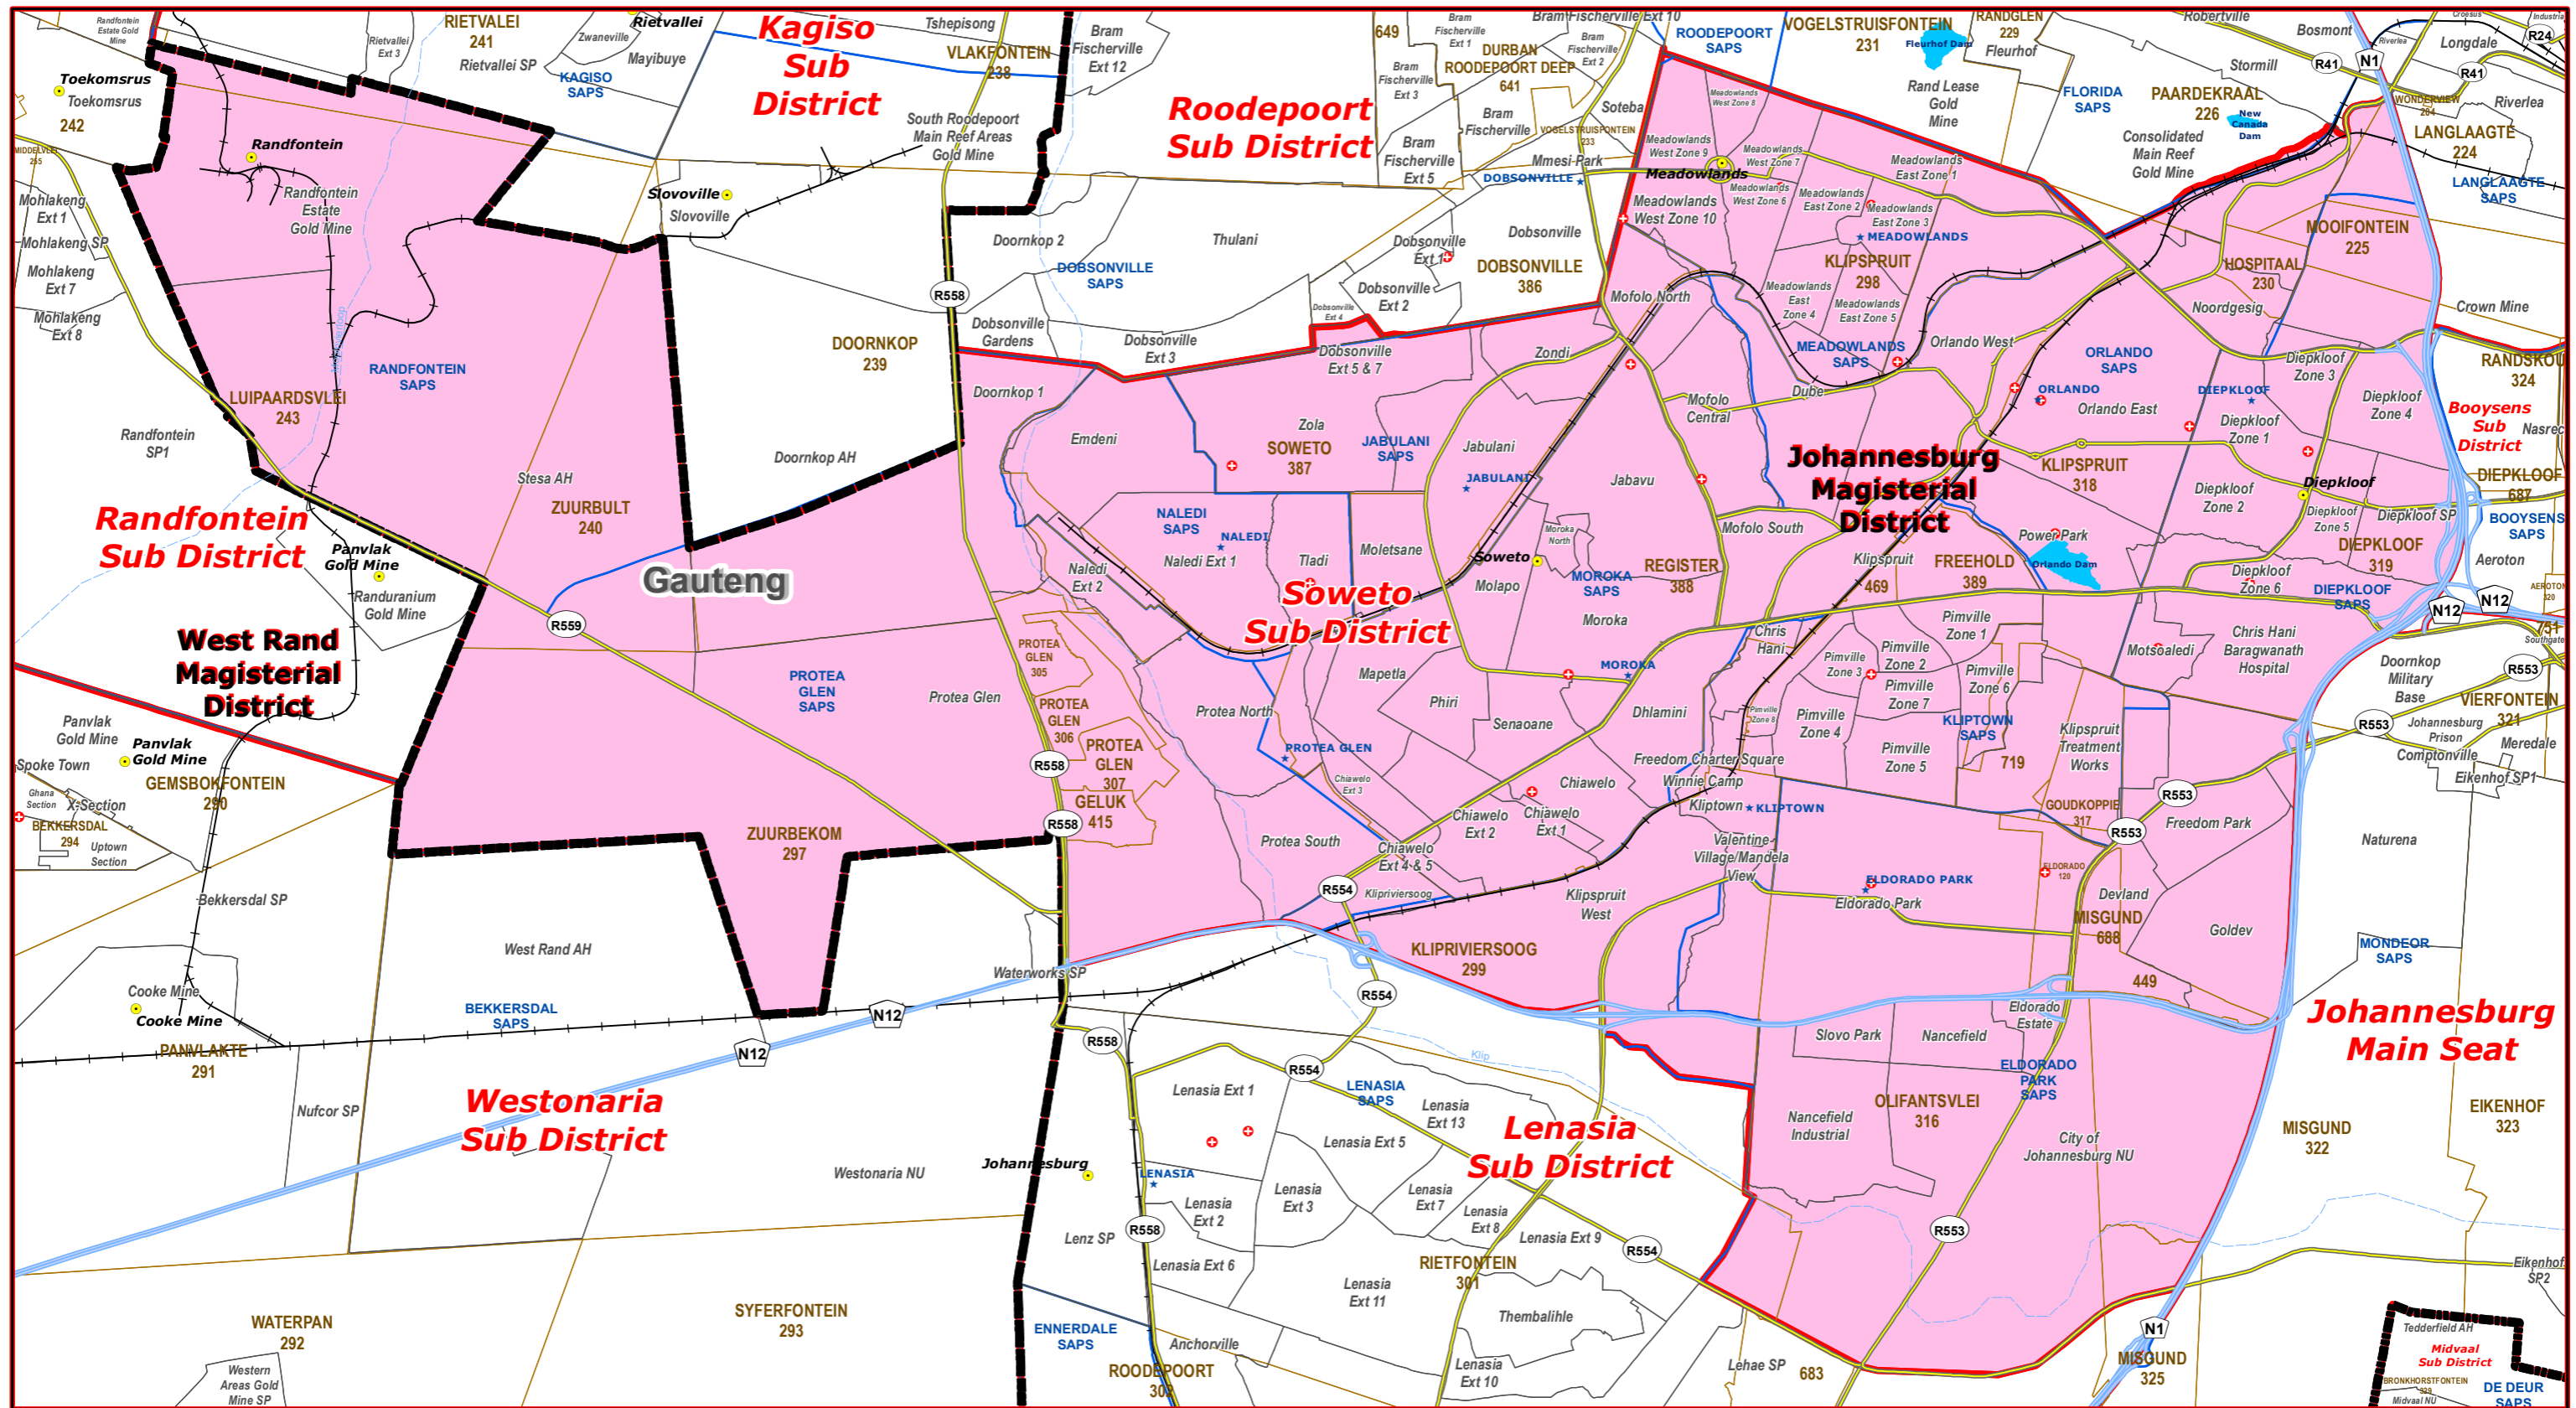

Soweto Sub District of Johannesburg Magisterial District

- Legend**
- Main Town
 - Main Courts
 - ★ Place of Sitting
 - ★ Police Stations & Facilities
 - ▲ Schools
 - Health Facilities
 - Rivers
 - National Roads
 - Main Roads
 - Railways
 - Provinces
 - Proposed Magisterial District
 - Proposed Seat / Sub District
 - Traditional Councils
 - Dams

Proposed Main Seat / Sub District within the Proposed Magisterial District

DATA SUPPLIED BY:

- Statistics South Africa
- Department of Water Affairs & Forestry
- Department of Provincial & Local Government
- Department of Health
- Department of Safety & Security
- Department of Education
- Department of Transport