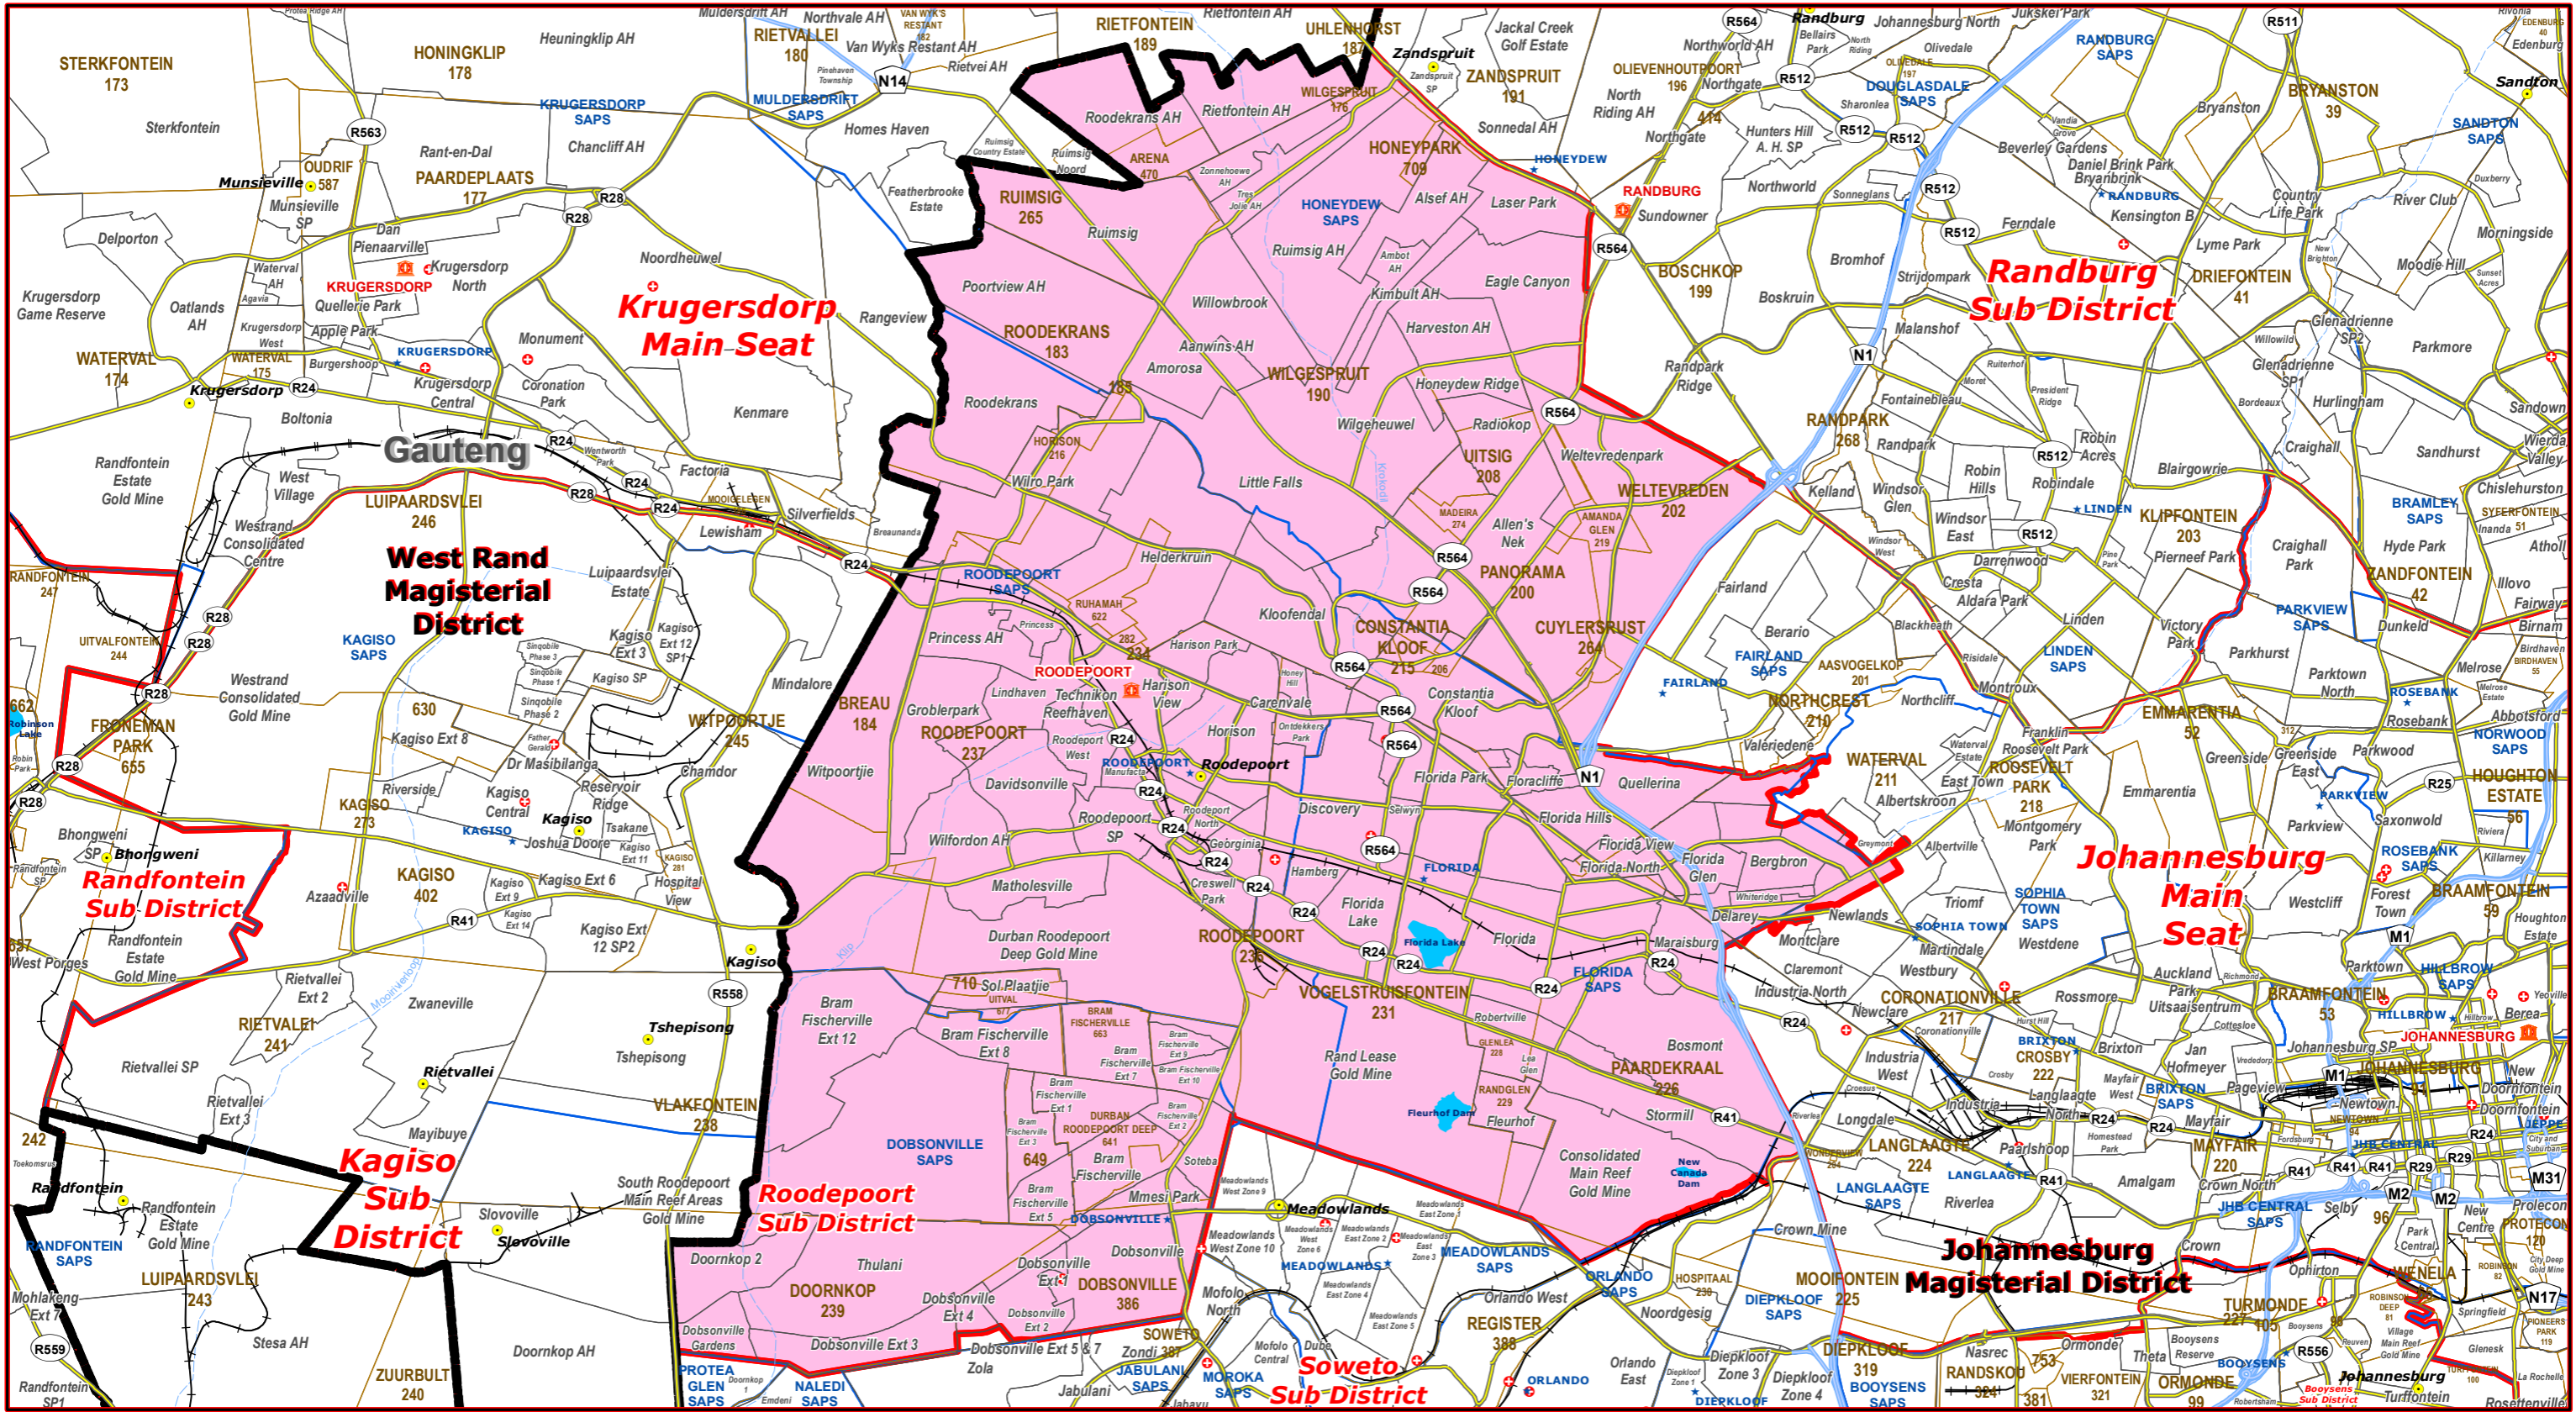

Roodepoort Sub District of Johannesburg Magisterial District

- Le**
- Main Town
 - Main Courts
 - ★ Place of Sitting
 - ★ Police Stations & Facilities
 - ▲ Schools
 - Health Facilities
 - Rivers
 - National Roads
 - Main Roads
 - Railways
 - Provinces
 - Proposed Magisterial District
 - Proposed Seat / Sub District
 - Traditional Councils
 - Dams

Proposed Main Seat / Sub District within the Proposed Magisterial District

DATA SUPPLIED BY:

- Statistics South Africa
- Department of Water Affairs & Forestry
- Department of Provincial & Local Government
- Department of Health
- Department of Safety & Security
- Department of Education
- Department of Transport