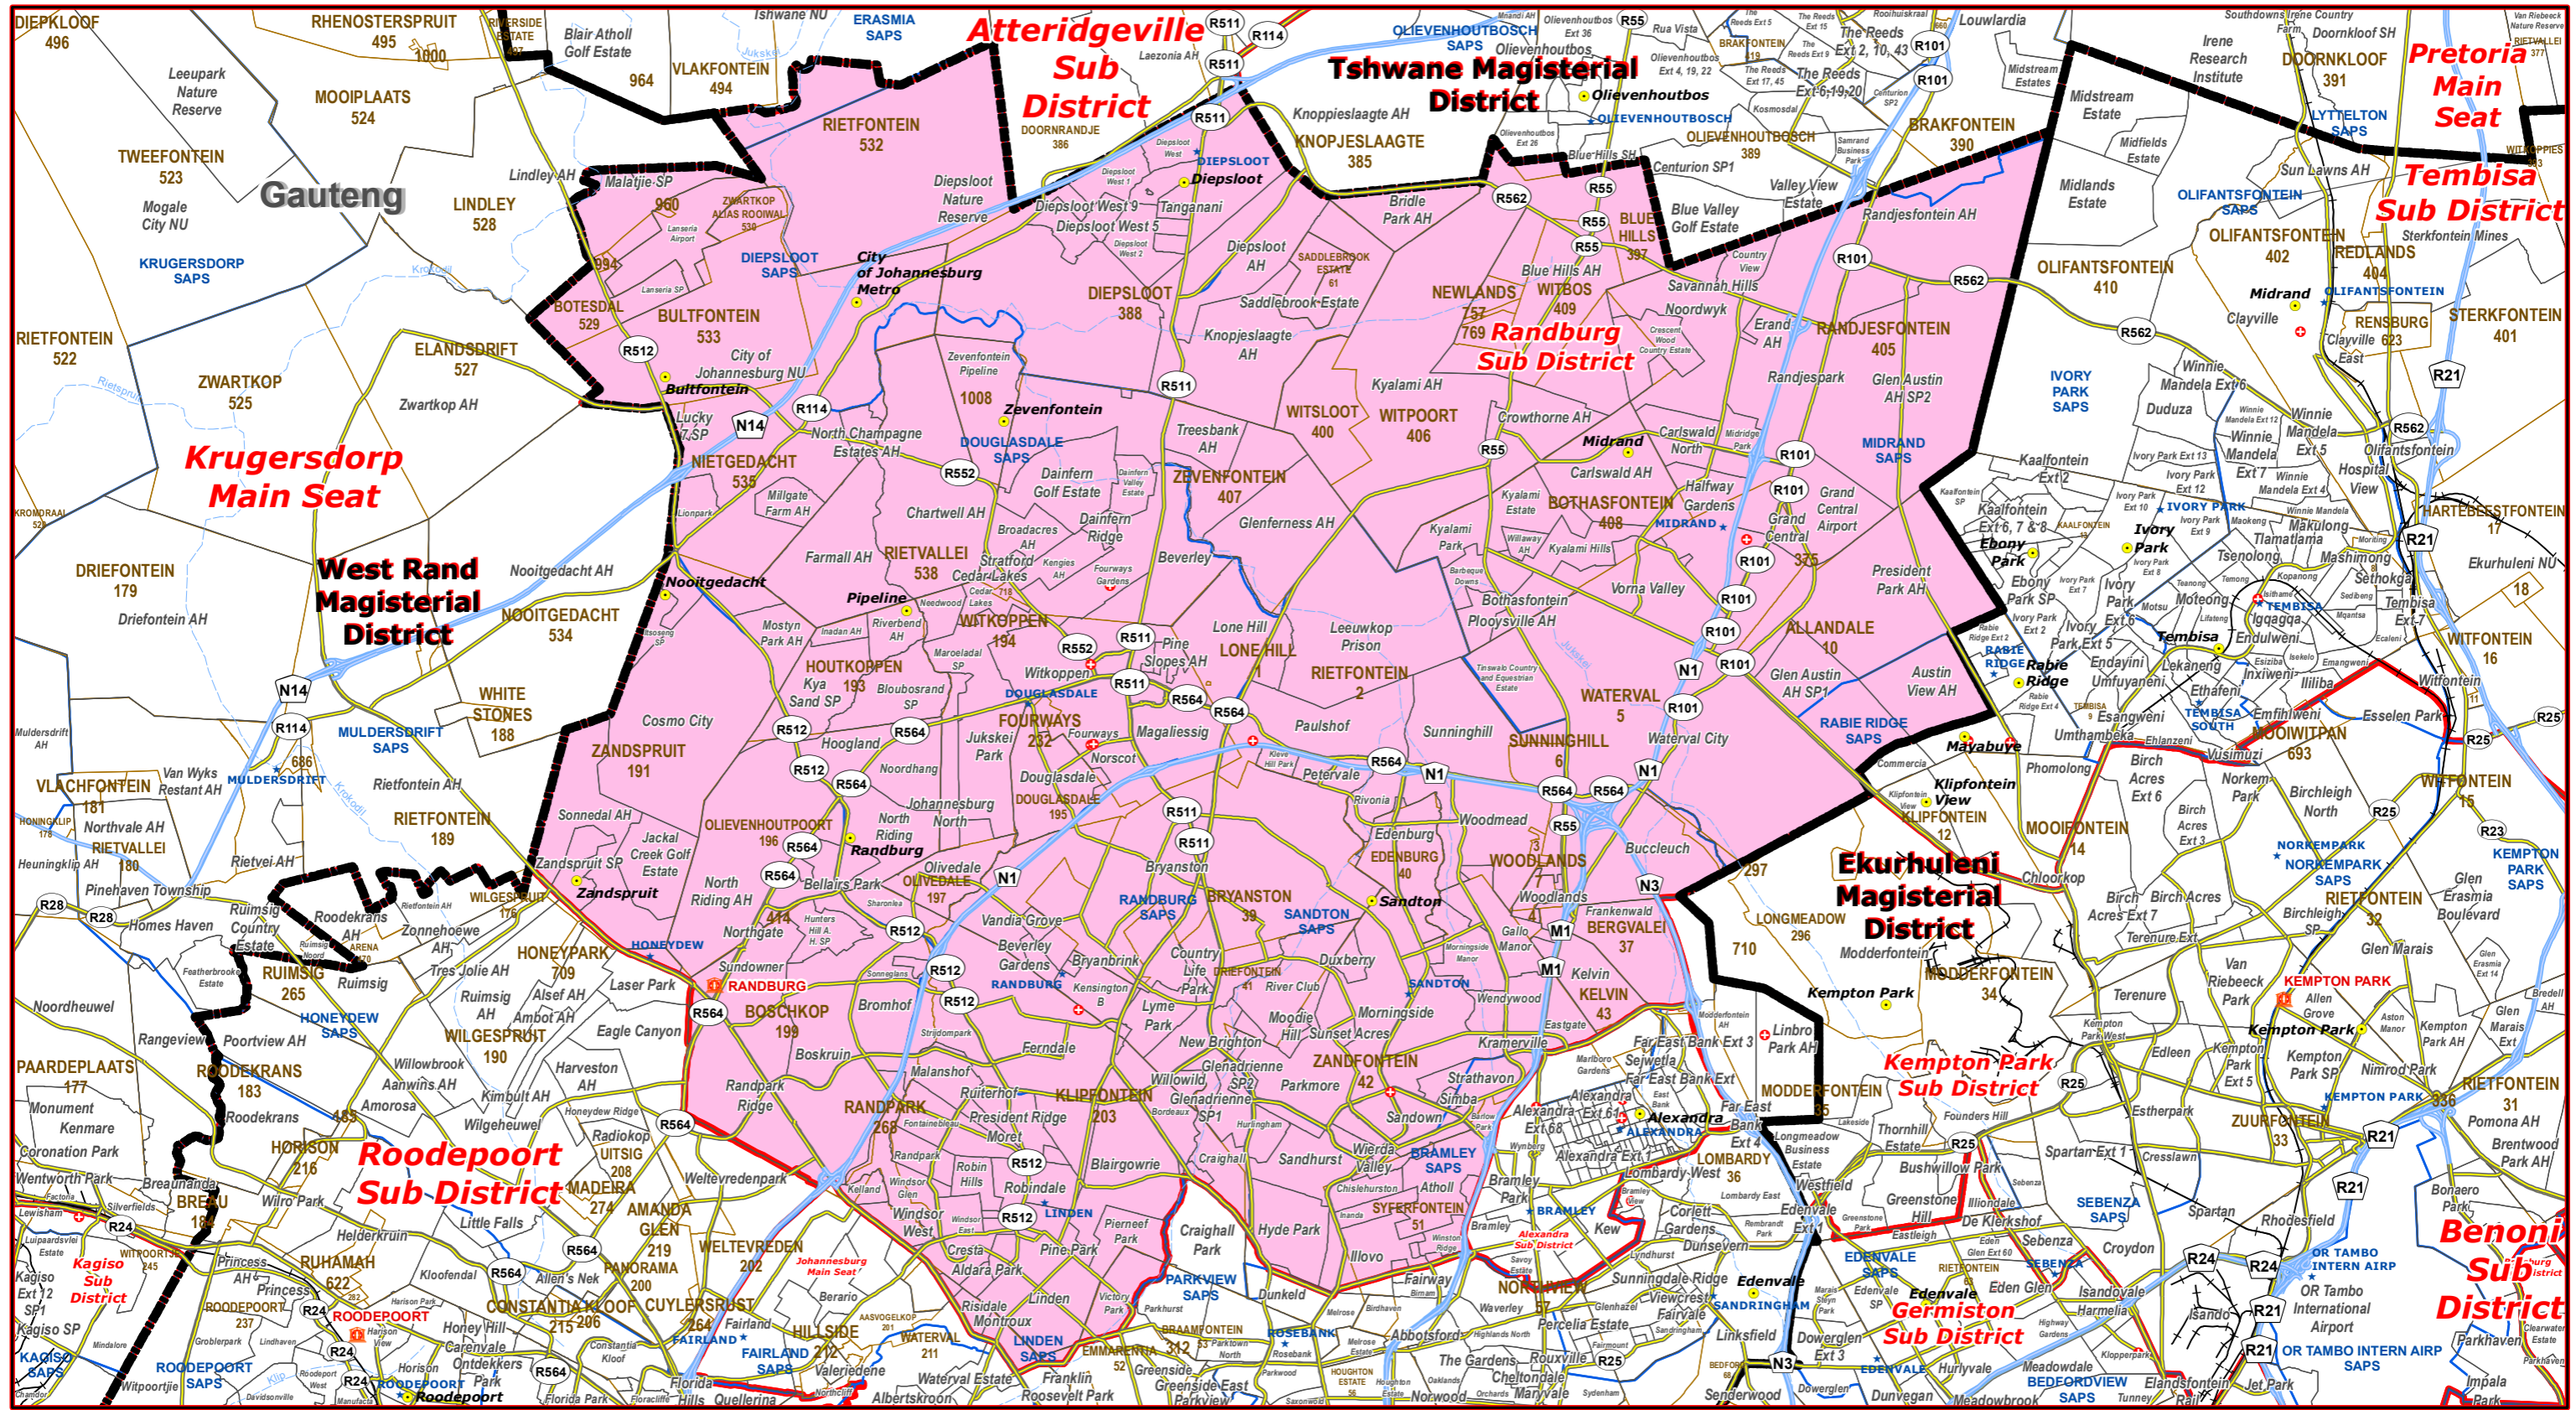

Randburg Sub District of Johannesburg Magisterial District

- Le**
- Main Town
 - Main Courts
 - Place of Sitting
 - ★ Police Stations & Facilities
 - ▲ Schools
 - Health Facilities
 - Rivers
 - National Roads
 - Main Roads
 - Railways
 - Provinces
 - Proposed Magisterial District
 - Proposed Seat / Sub District
 - Traditional Councils
 - Dams

Proposed Main Seat / Sub District within the Proposed Magisterial District

DATA SUPPLIED BY:

- Statistics South Africa
- Department of Water Affairs & Forestry
- Department of Provincial & Local Government
- Department of Health
- Department of Safety & Security
- Department of Education
- Department of Transport