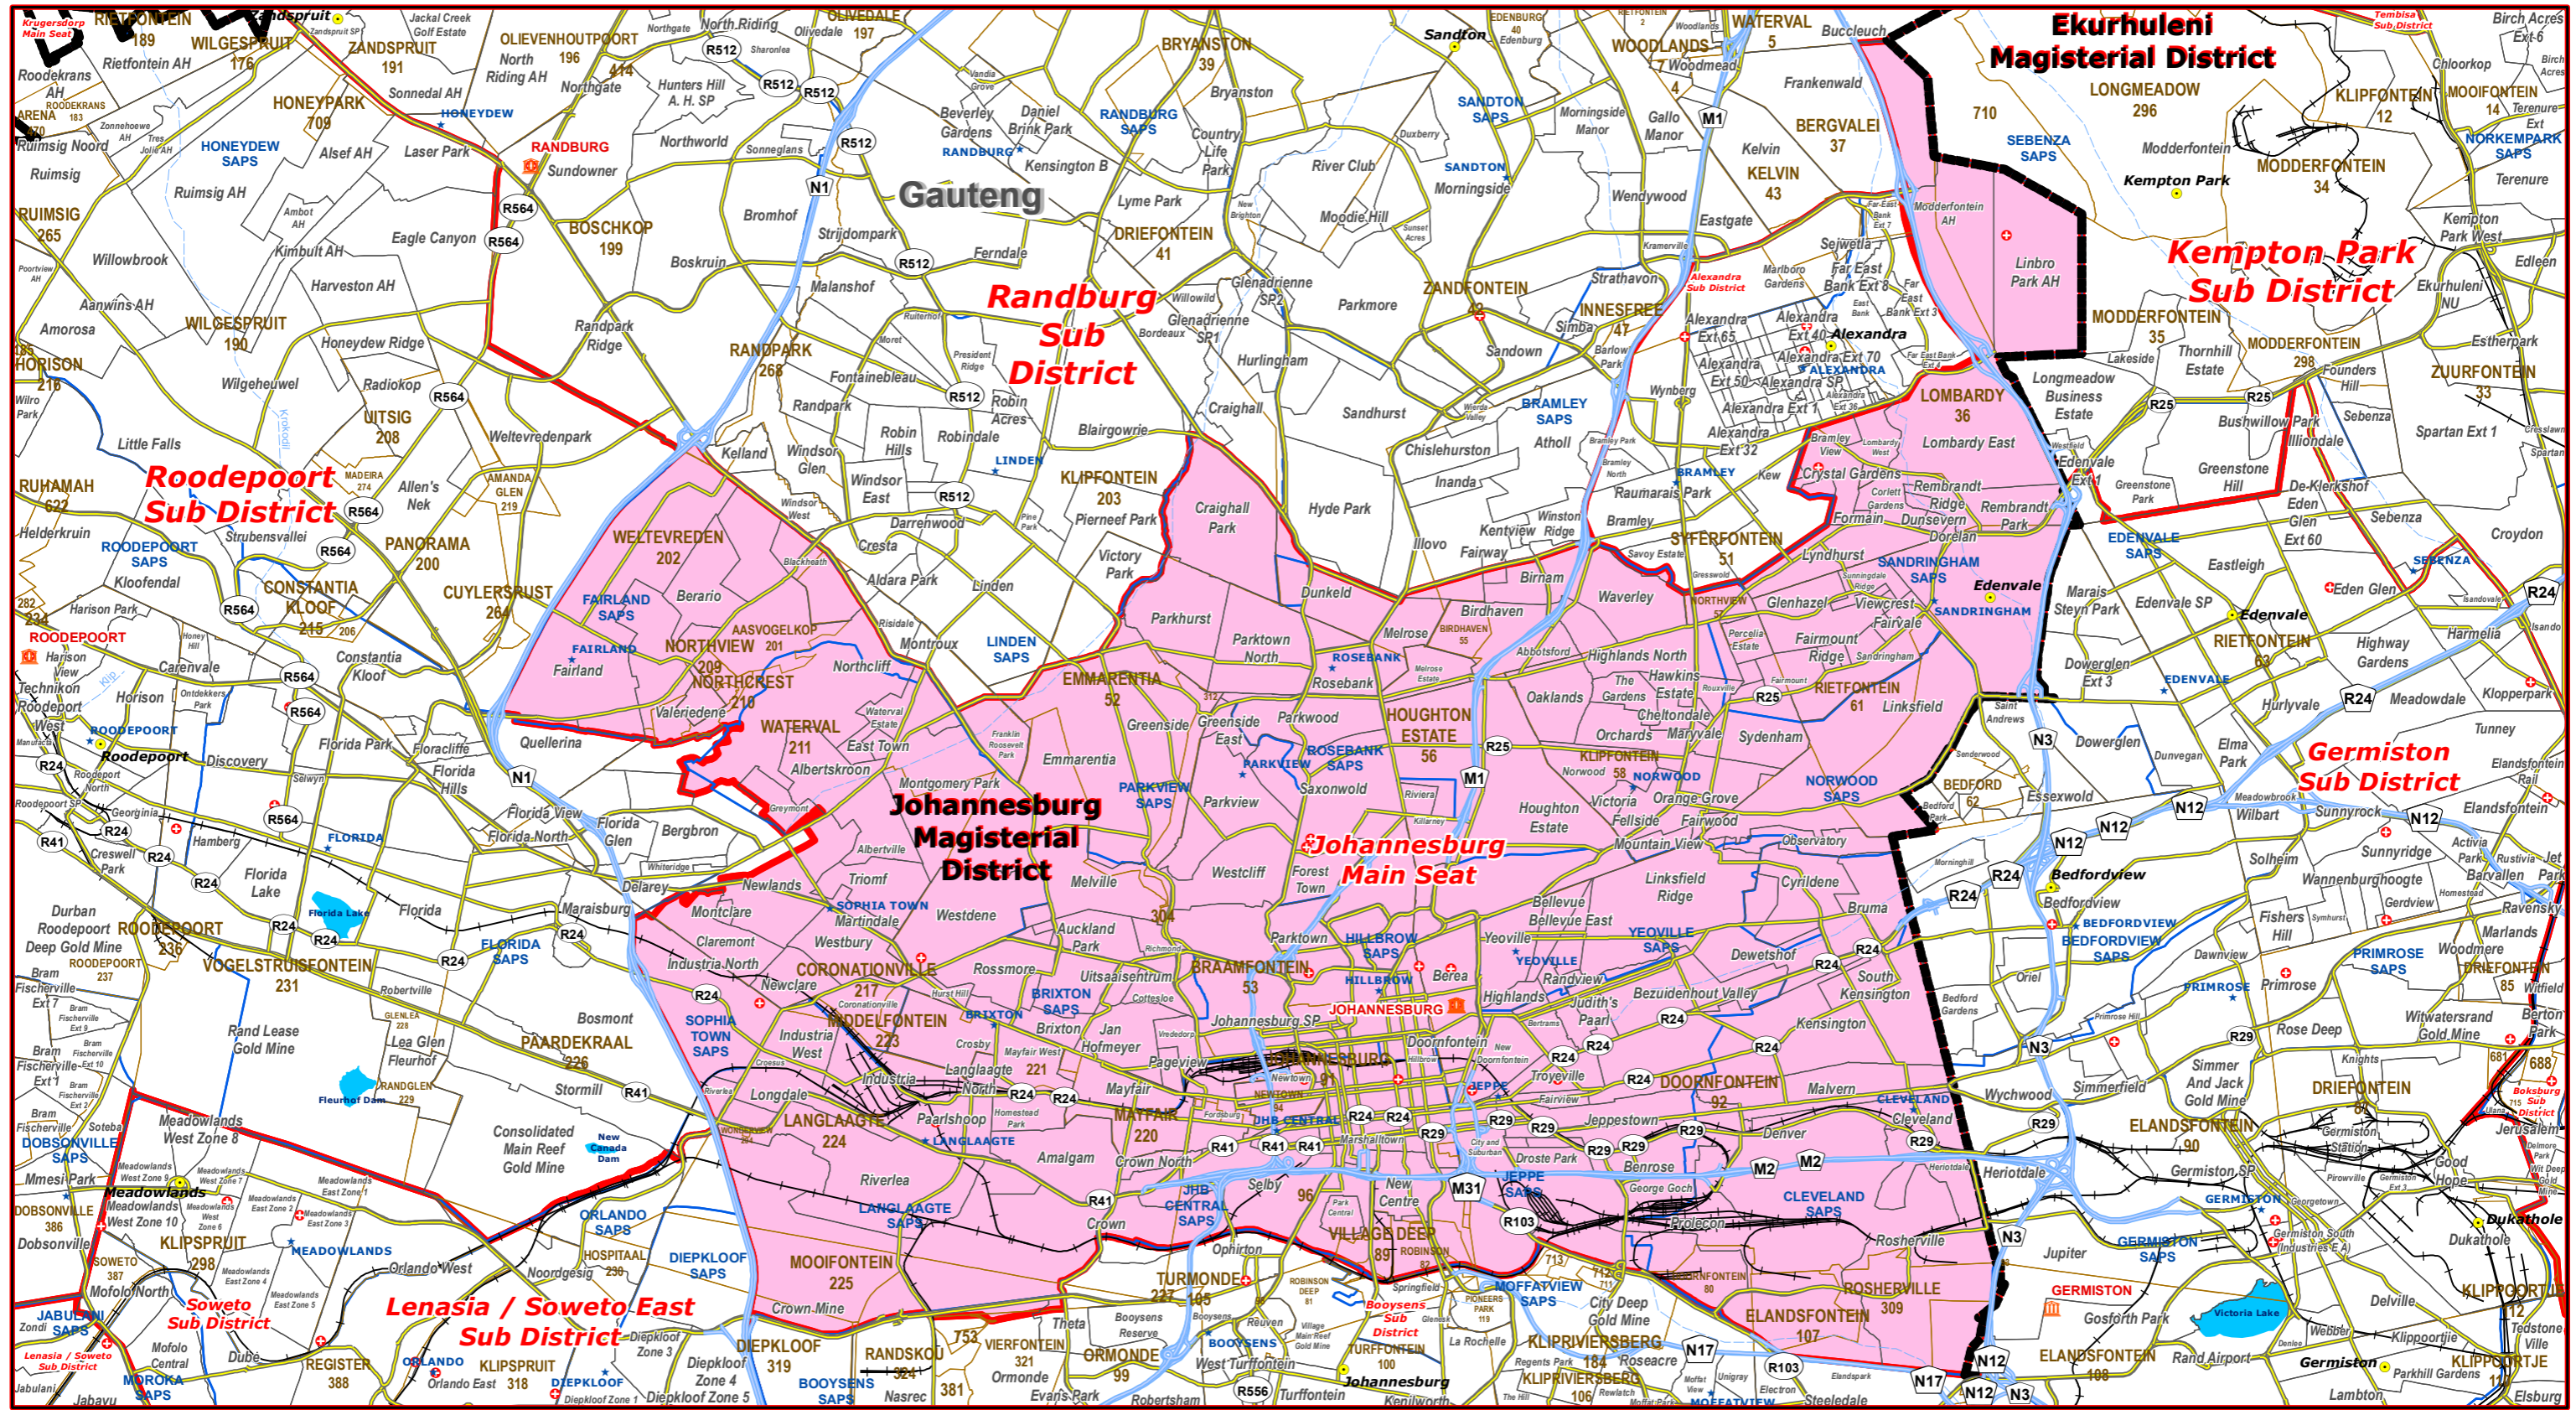

Johannesburg Main Seat of Johannesburg Magisterial District

Legend

- Main Town
- Main Courts
- ★ Place of Sitting
- ★ Police Stations & Facilities
- ▲ Schools
- Health Facilities
- Rivers
- National Roads
- Main Roads
- Railways
- Provinces
- Proposed Magisterial District
- Proposed Seat / Sub District
- Traditional Councils
- Dams

Proposed Main Seat / Sub District within the Proposed Magisterial District

DATA SUPPLIED BY:

- Statistics South Africa
- Department of Water Affairs & Forestry
- Department of Provincial & Local Government
- Department of Health
- Department of Safety & Security
- Department of Education
- Department of Transport