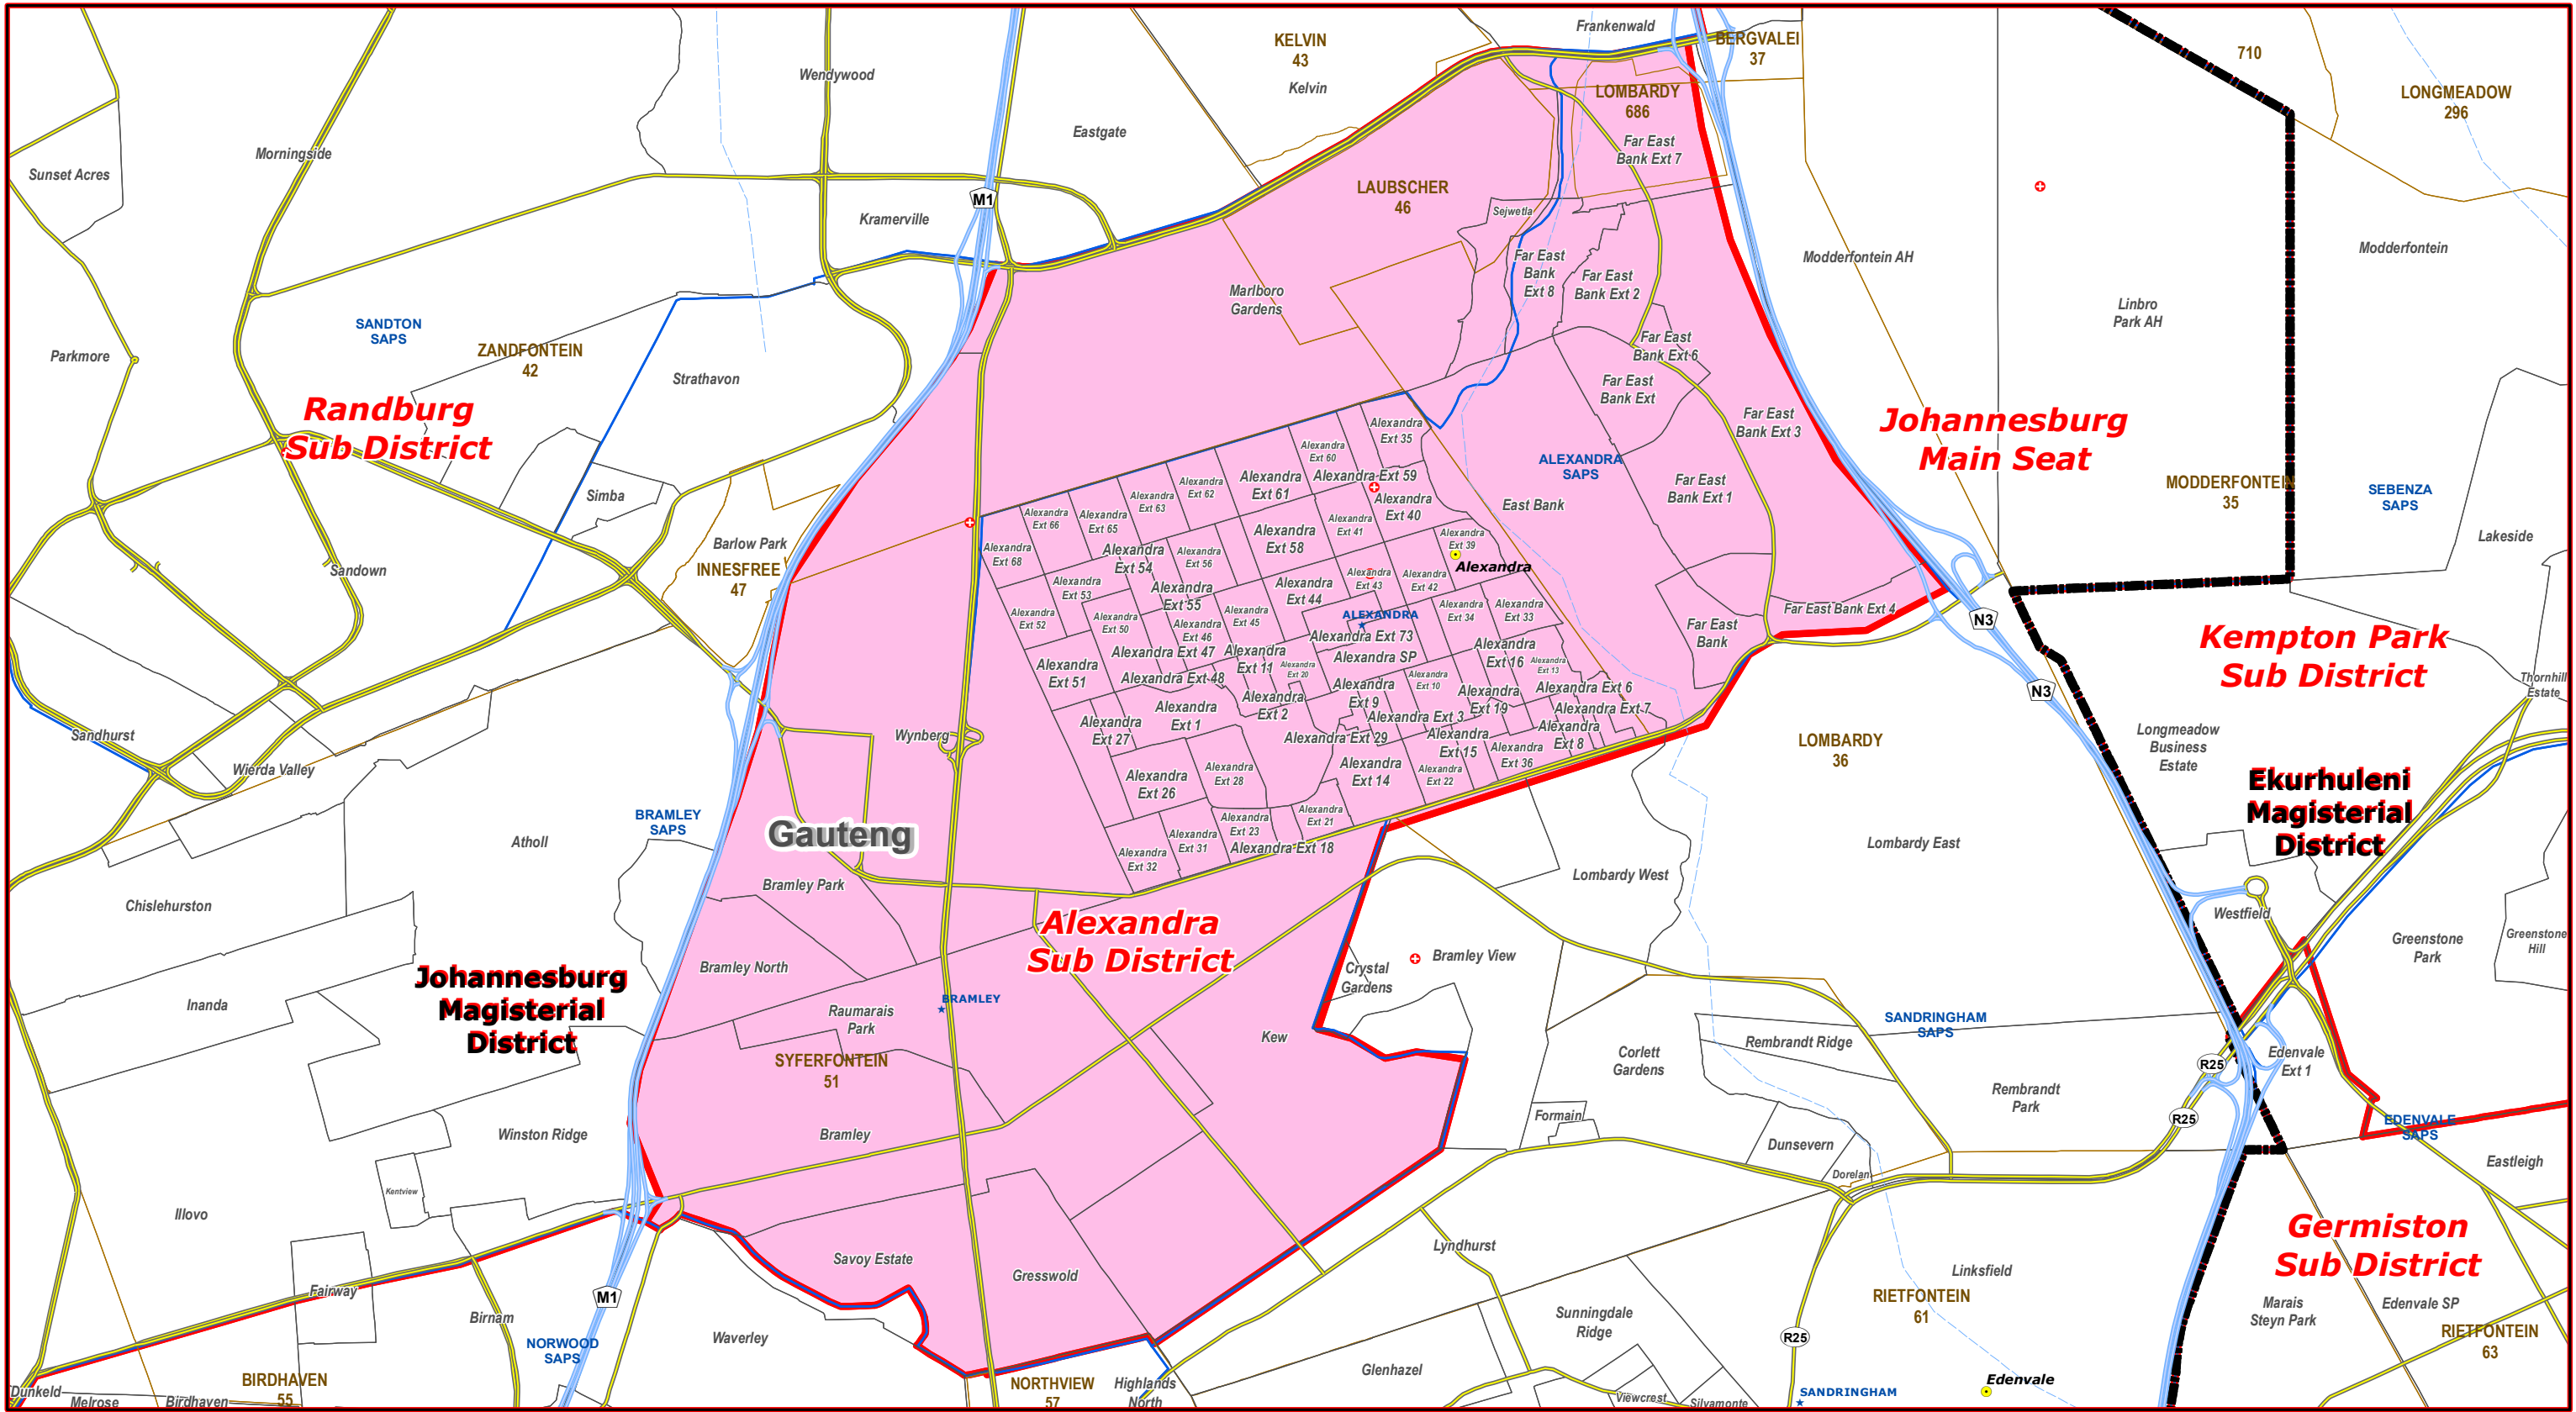

# Alexandra Sub District of Johannesburg Magisterial District

- Legend**
- Main Town
  - Main Courts
  - Place of Sitting
  - ★ Police Stations & Facilities
  - ▲ Schools
  - Health Facilities
  - ~ Rivers
  - National Roads
  - Main Roads
  - Railways
  - Provinces
  - Proposed Magisterial District
  - Proposed Seat / Sub District
  - Traditional Councils
  - Dams

## Proposed Main Seat / Sub District within the Proposed Magisterial District

DATA SUPPLIED BY:

- Statistics South Africa
- Department of Water Affairs & Forestry
- Department of Provincial & Local Government
- Department of Health
- Department of Safety & Security
- Department of Education
- Department of Transport