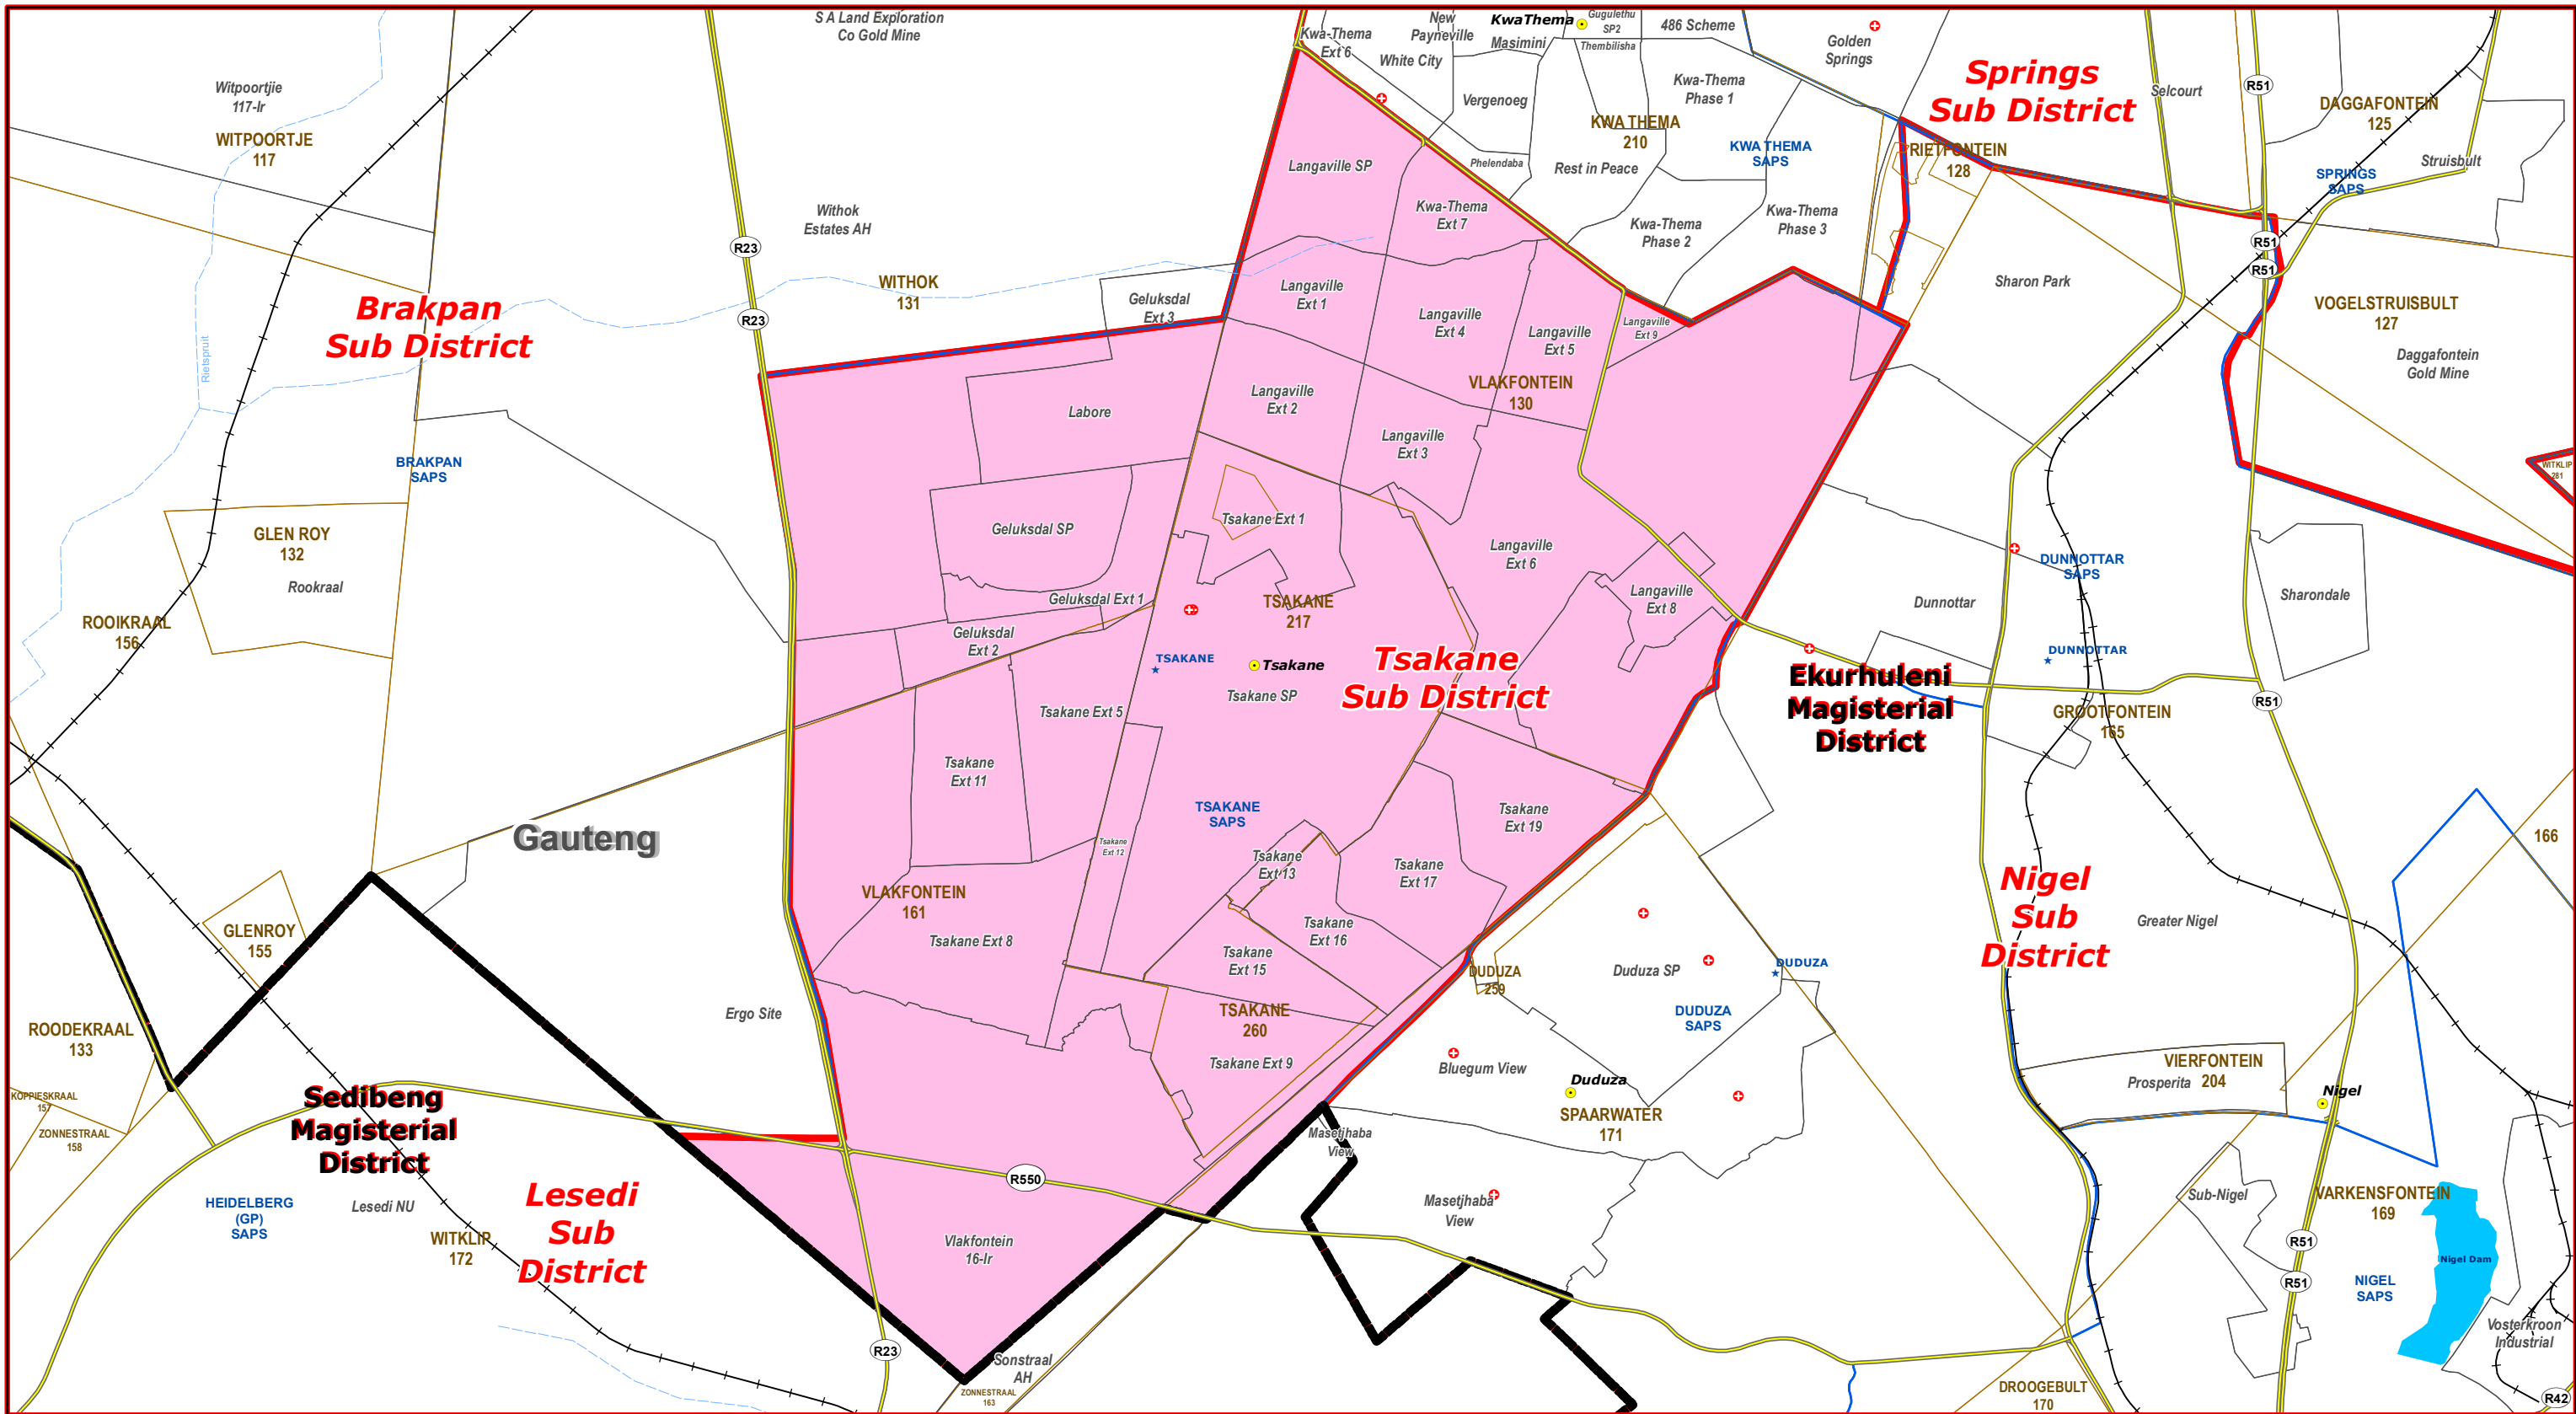

Tsakane Sub District of Ekurhuleni Magisterial District

Legend

- Main Town
- Ⓜ Main Courts
- ★ Place of Sitting
- ★ Police Stations & Facilities
- ▲ Schools
- ⊕ Health Facilities
- ~ Rivers
- National Roads
- Main Roads
- Railways
- Provinces
- Proposed Magisterial District
- Proposed Seat / Sub District
- Traditional Councils
- Dams

Proposed Main Seat / Sub District within the Proposed Magisterial District

DATA SUPPLIED BY:

- Statistics South Africa
- Department of Water Affairs & Forestry
- Department of Provincial & Local Government
- Department of Health
- Department of Safety & Security
- Department of Education
- Department of Transport