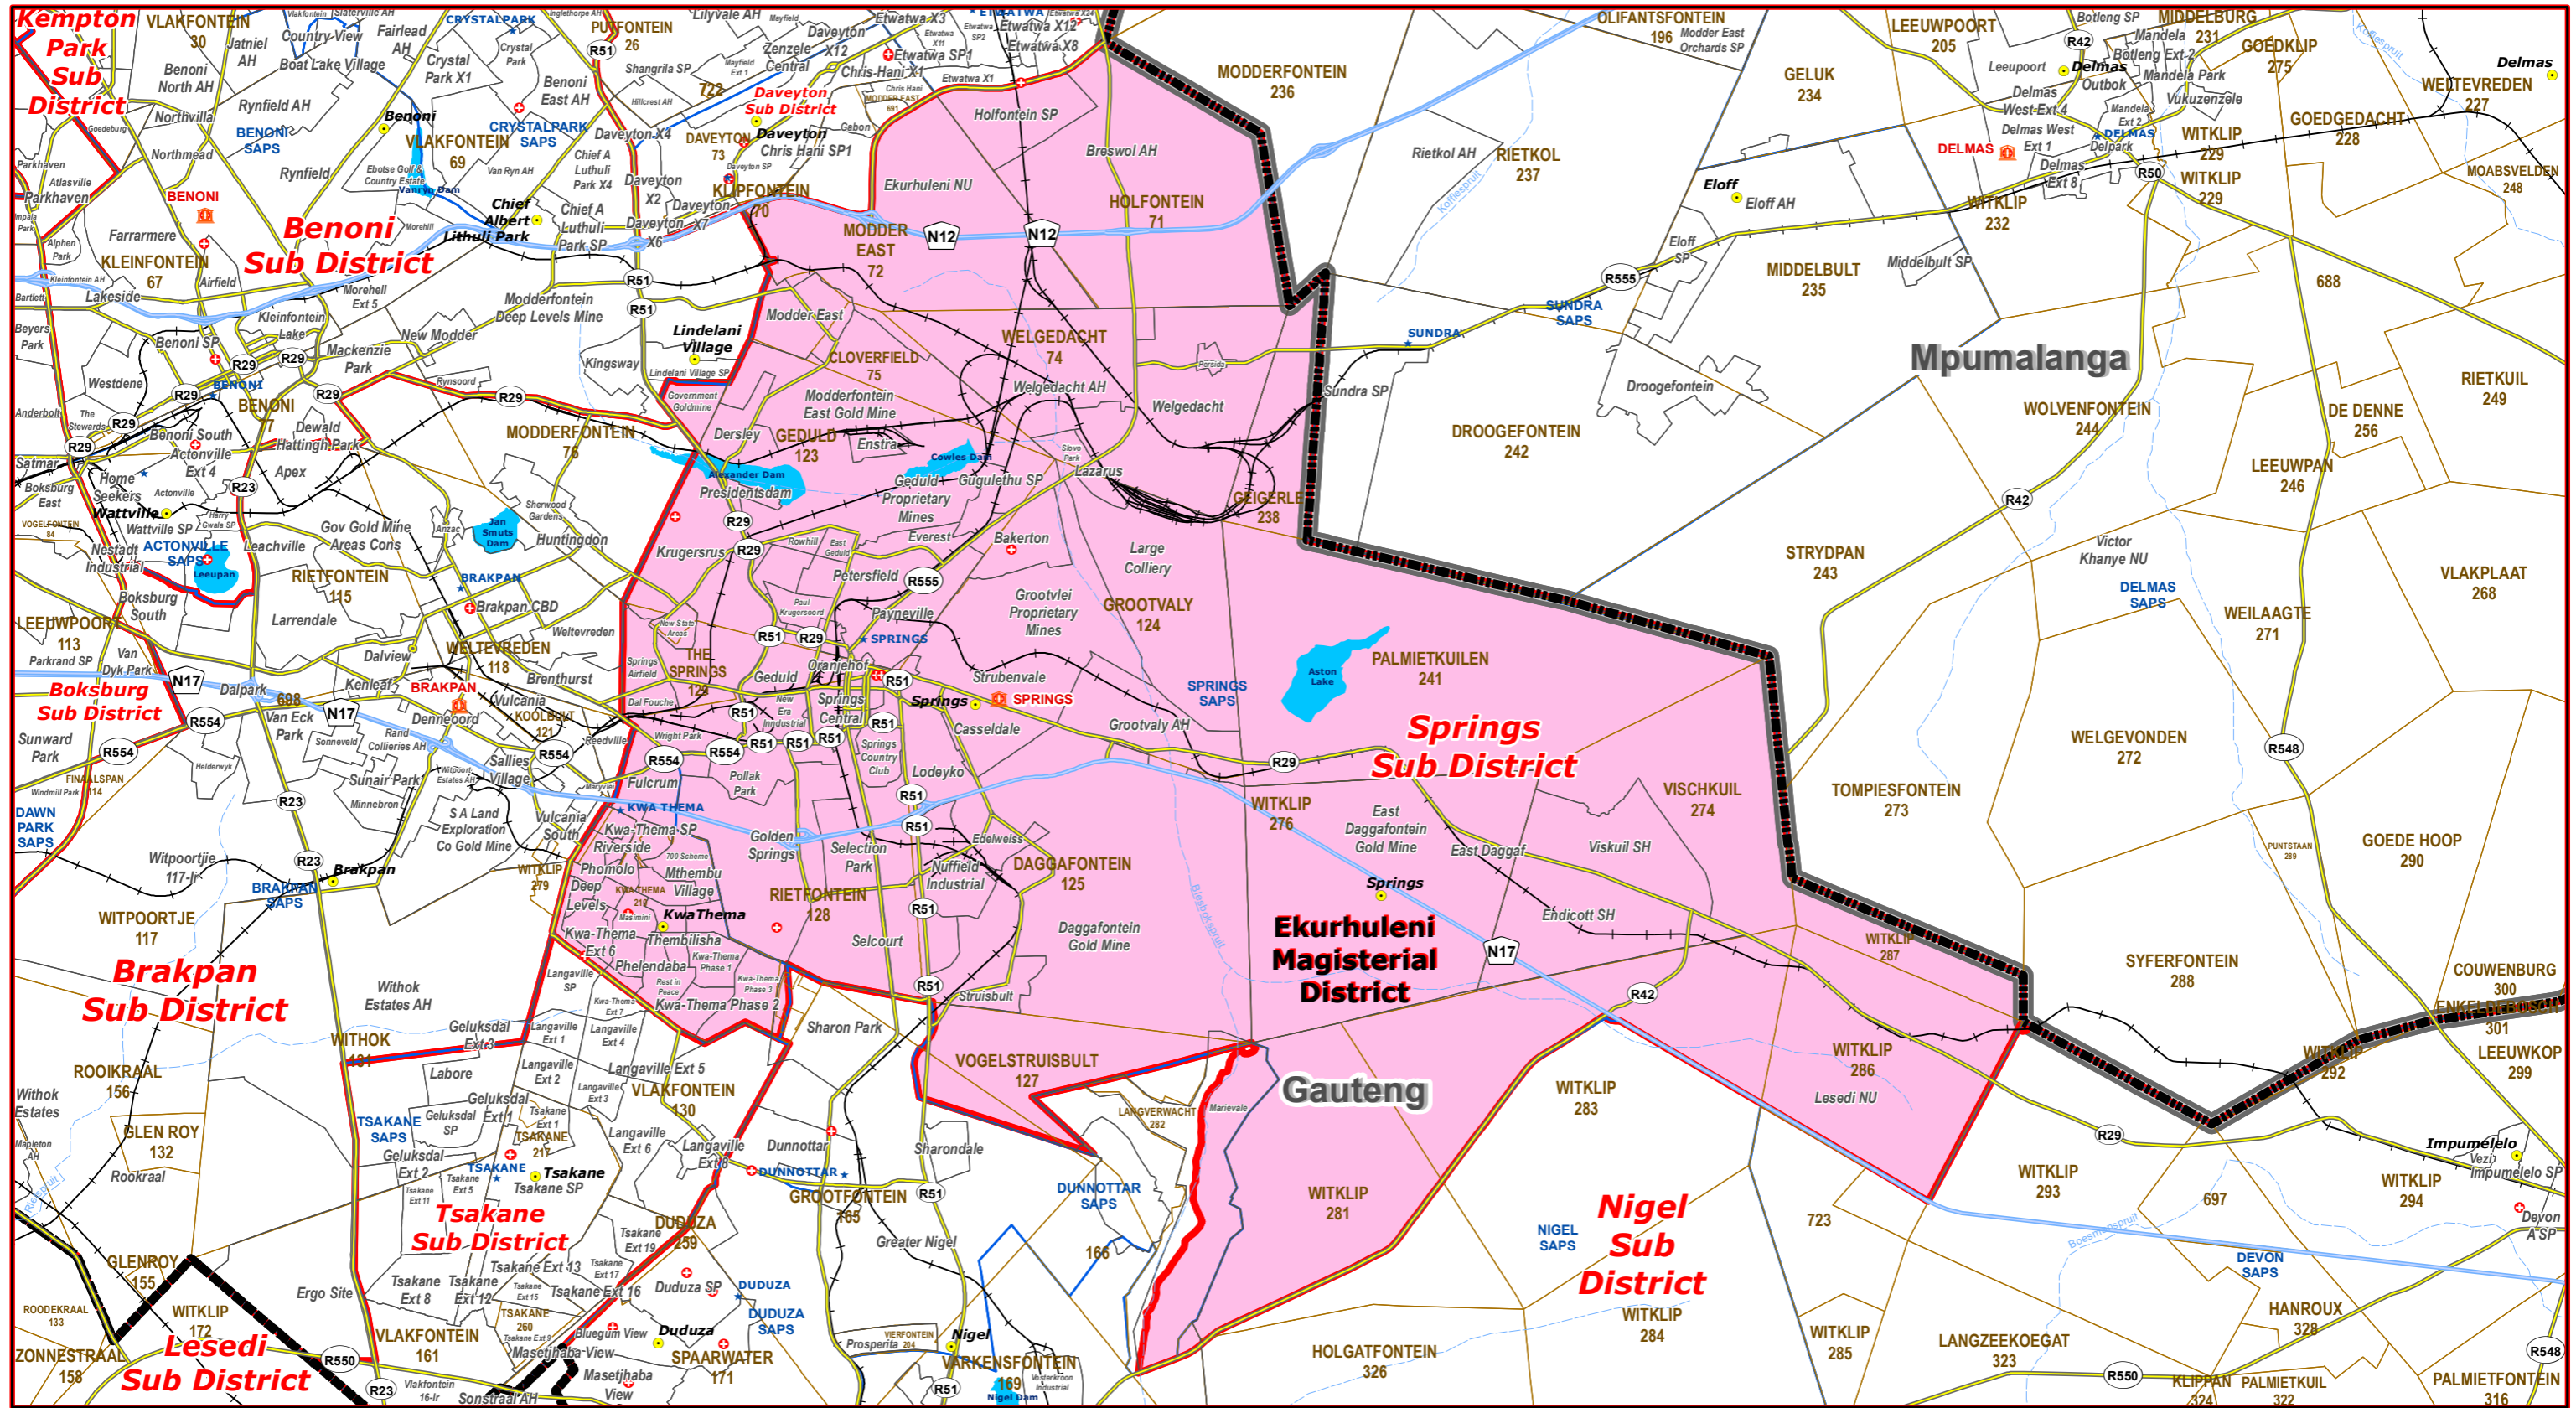

# Springs Sub District of Ekurhuleni Magisterial District

- Le**
- Main Town
  - Main Courts
  - ★ Place of Sitting
  - ★ Police Stations & Facilities
  - ▲ Schools
  - Health Facilities
  - Rivers
  - National Roads
  - Main Roads
  - Railways
  - Provinces
  - Proposed Magisterial District
  - Proposed Seat / Sub District
  - Traditional Councils
  - Dams

## Proposed Main Seat / Sub District within the Proposed Magisterial District

DATA SUPPLIED BY:

- Statistics South Africa
- Department of Water Affairs & Forestry
- Department of Provincial & Local Government
- Department of Health
- Department of Safety & Security
- Department of Education
- Department of Transport