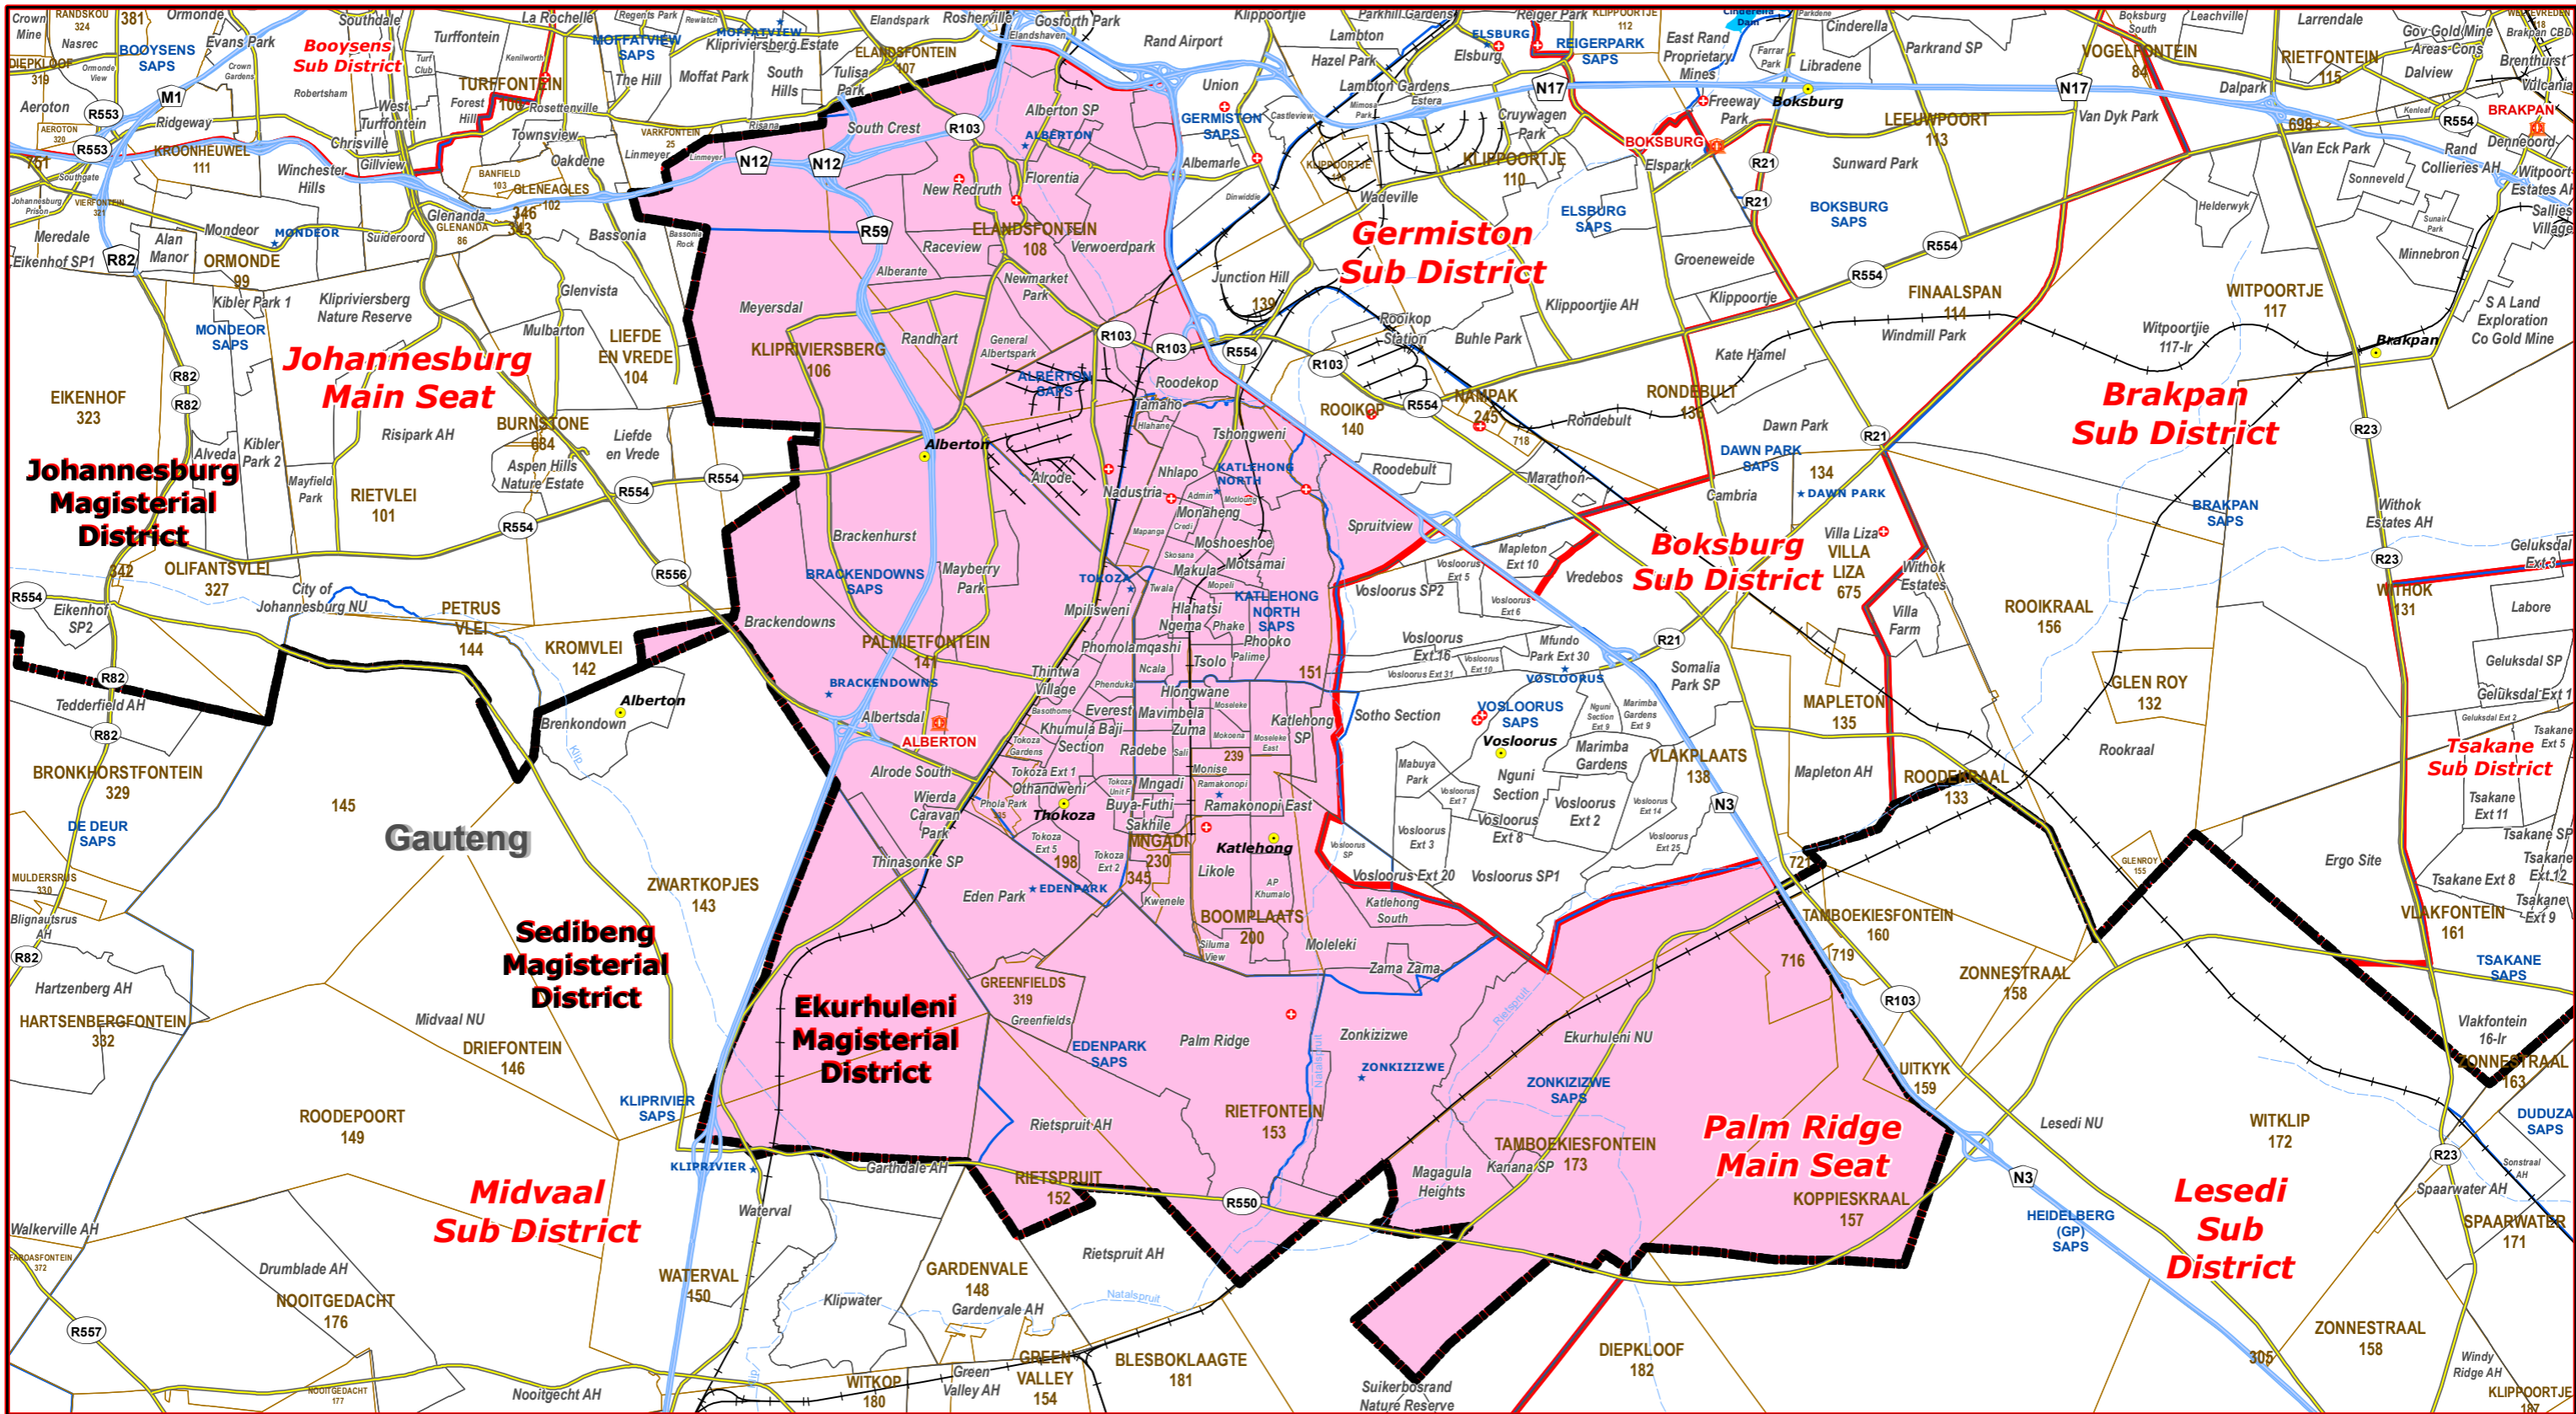

Palm Ridge Main Seat of Ekurhuleni Magisterial District

- Legend**
- Main Town
 - Main Courts
 - ★ Place of Sitting
 - ★ Police Stations & Facilities
 - ▲ Schools
 - Health Facilities
 - Rivers
 - National Roads
 - Main Roads
 - Railways
 - Provinces
 - Proposed Magisterial District
 - Proposed Seat / Sub District
 - Traditional Councils
 - Dams

Proposed Main Seat / Sub District within the Proposed Magisterial District

DATA SUPPLIED BY:

- Statistics South Africa
- Department of Water Affairs & Forestry
- Department of Provincial & Local Government
- Department of Health
- Department of Safety & Security
- Department of Education
- Department of Transport