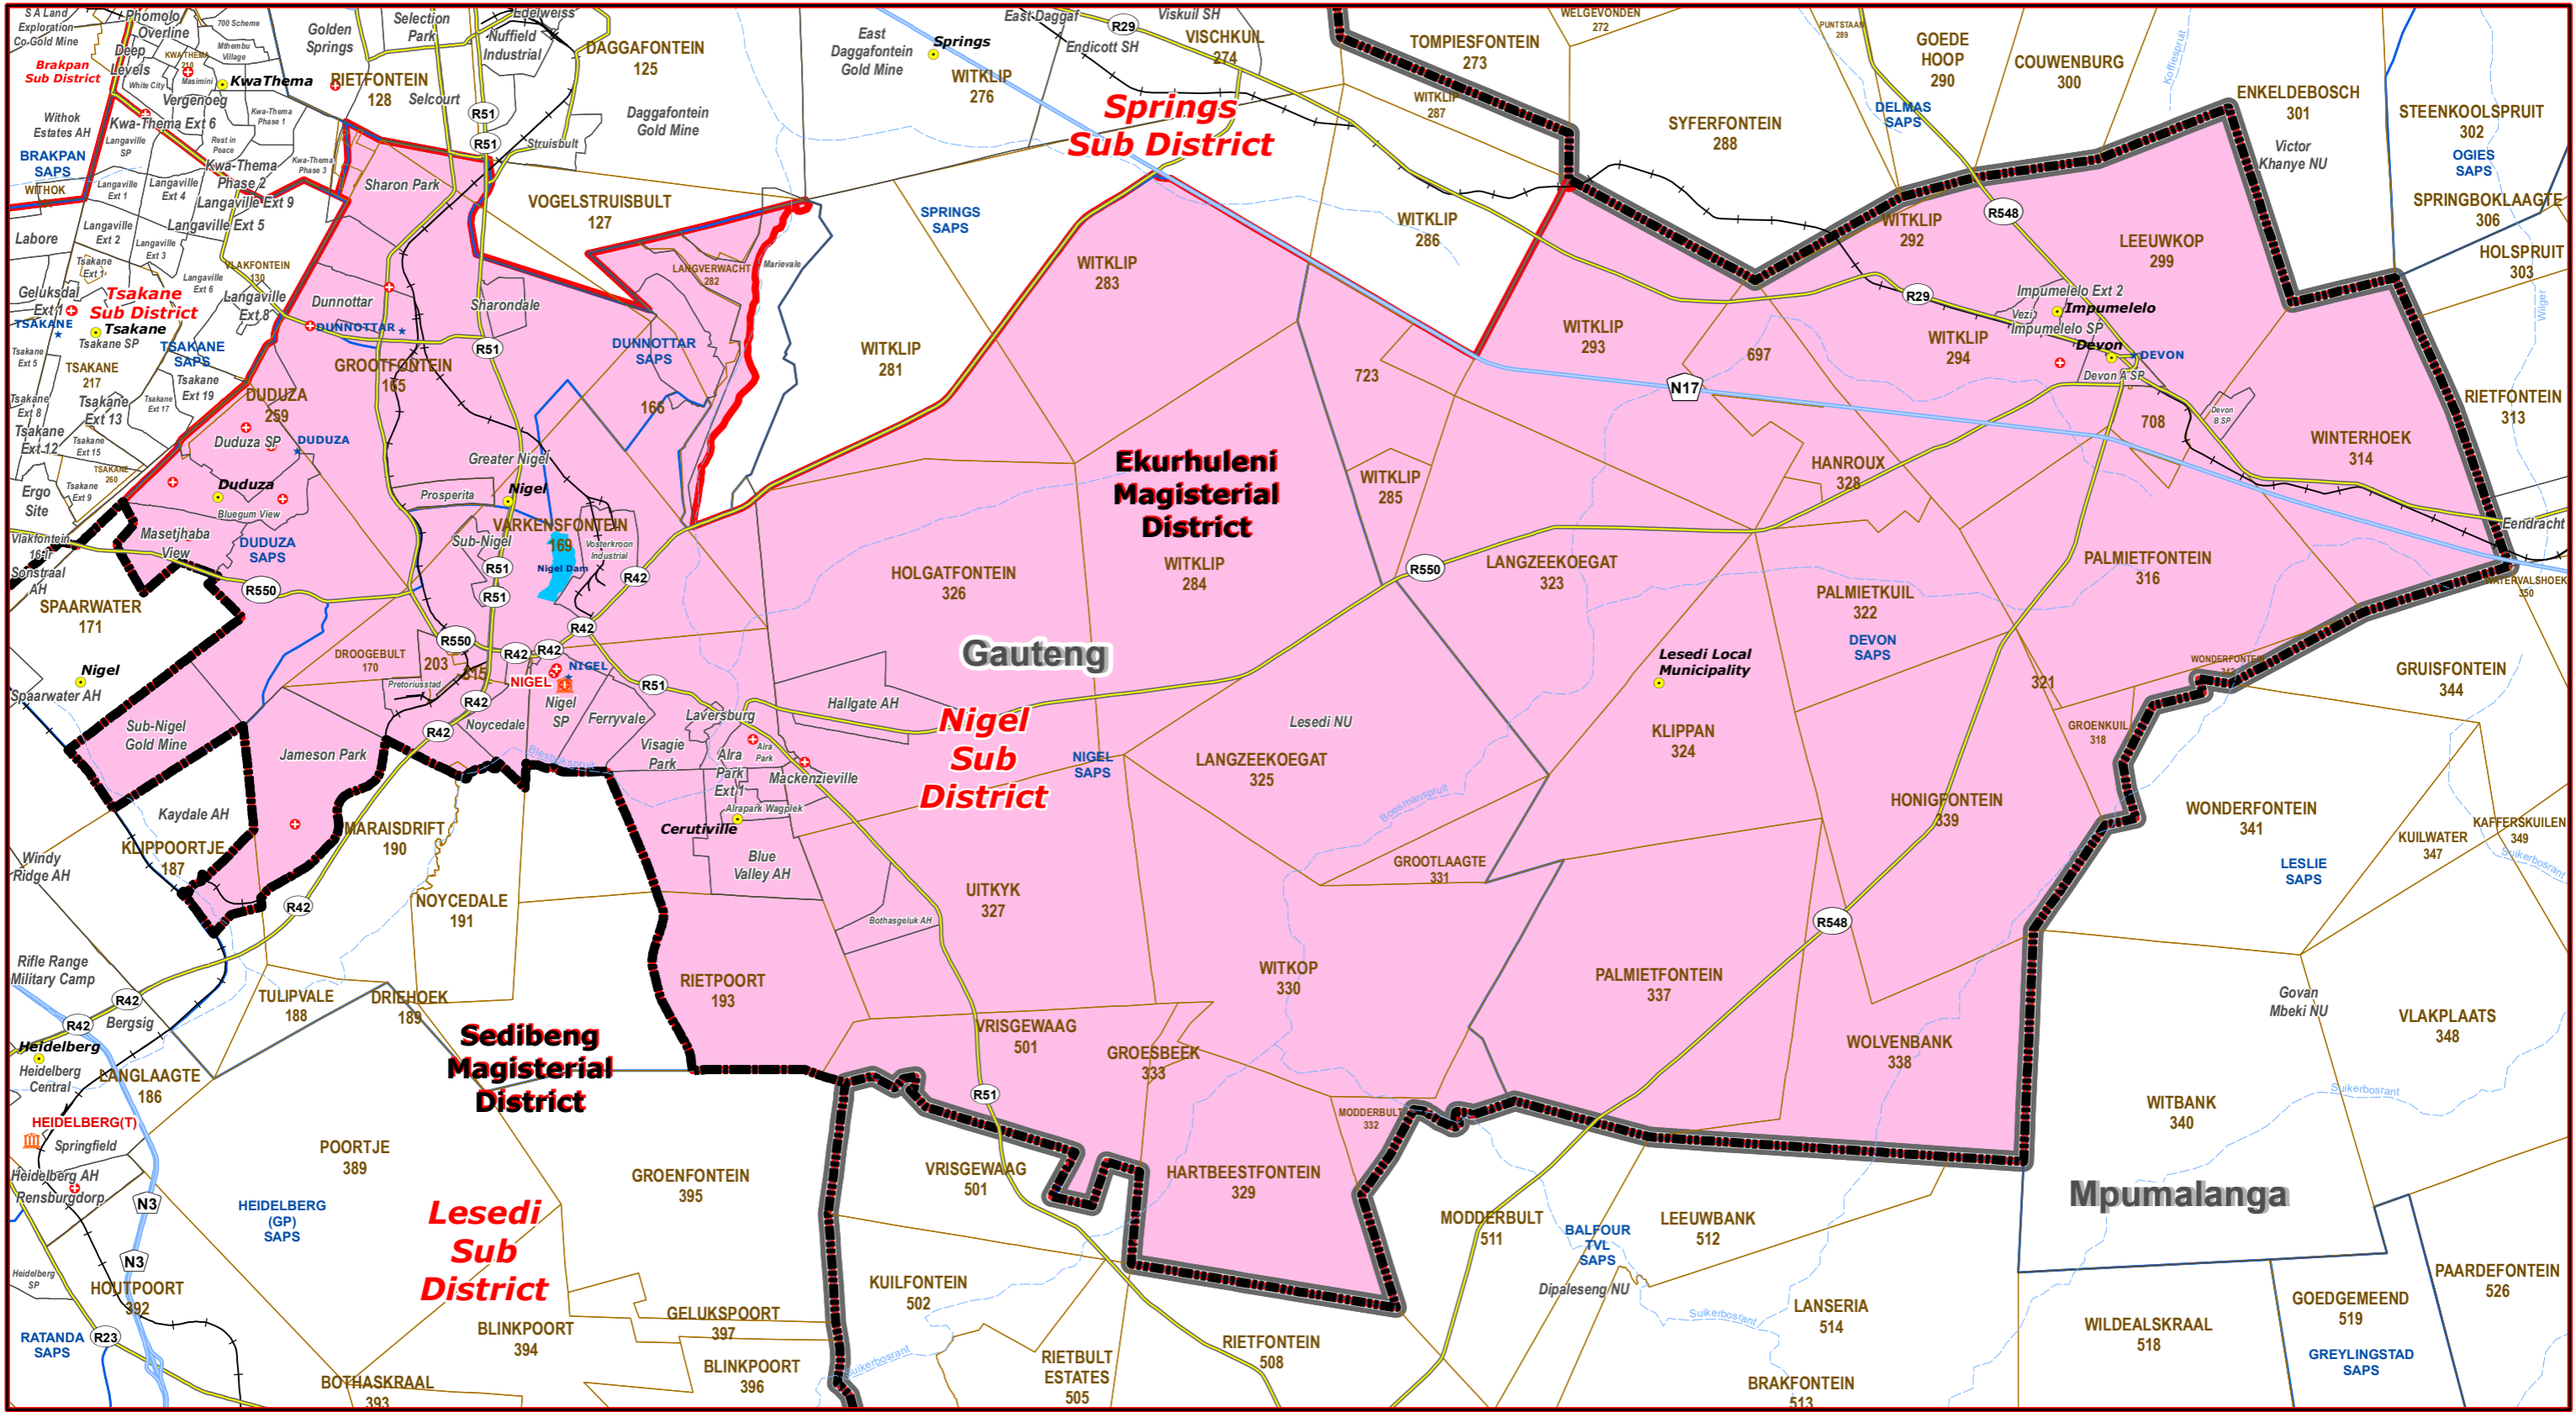

Nigel Sub District of Ekurhuleni Magisterial District

- Le**
- Main Town
 - Main Courts
 - ◆ Place of Sitting
 - ★ Police Stations & Facilities
 - ▲ Schools
 - Health Facilities
 - Rivers
 - National Roads
 - Main Roads
 - Railways
 - Provinces
 - Proposed Magisterial District
 - Proposed Seat / Sub District
 - Traditional Councils
 - Dams

Proposed Main Seat / Sub District within the Proposed Magisterial District

DATA SUPPLIED BY:

- Statistics South Africa
- Department of Water Affairs & Forestry
- Department of Provincial & Local Government
- Department of Health
- Department of Safety & Security
- Department of Education
- Department of Transport