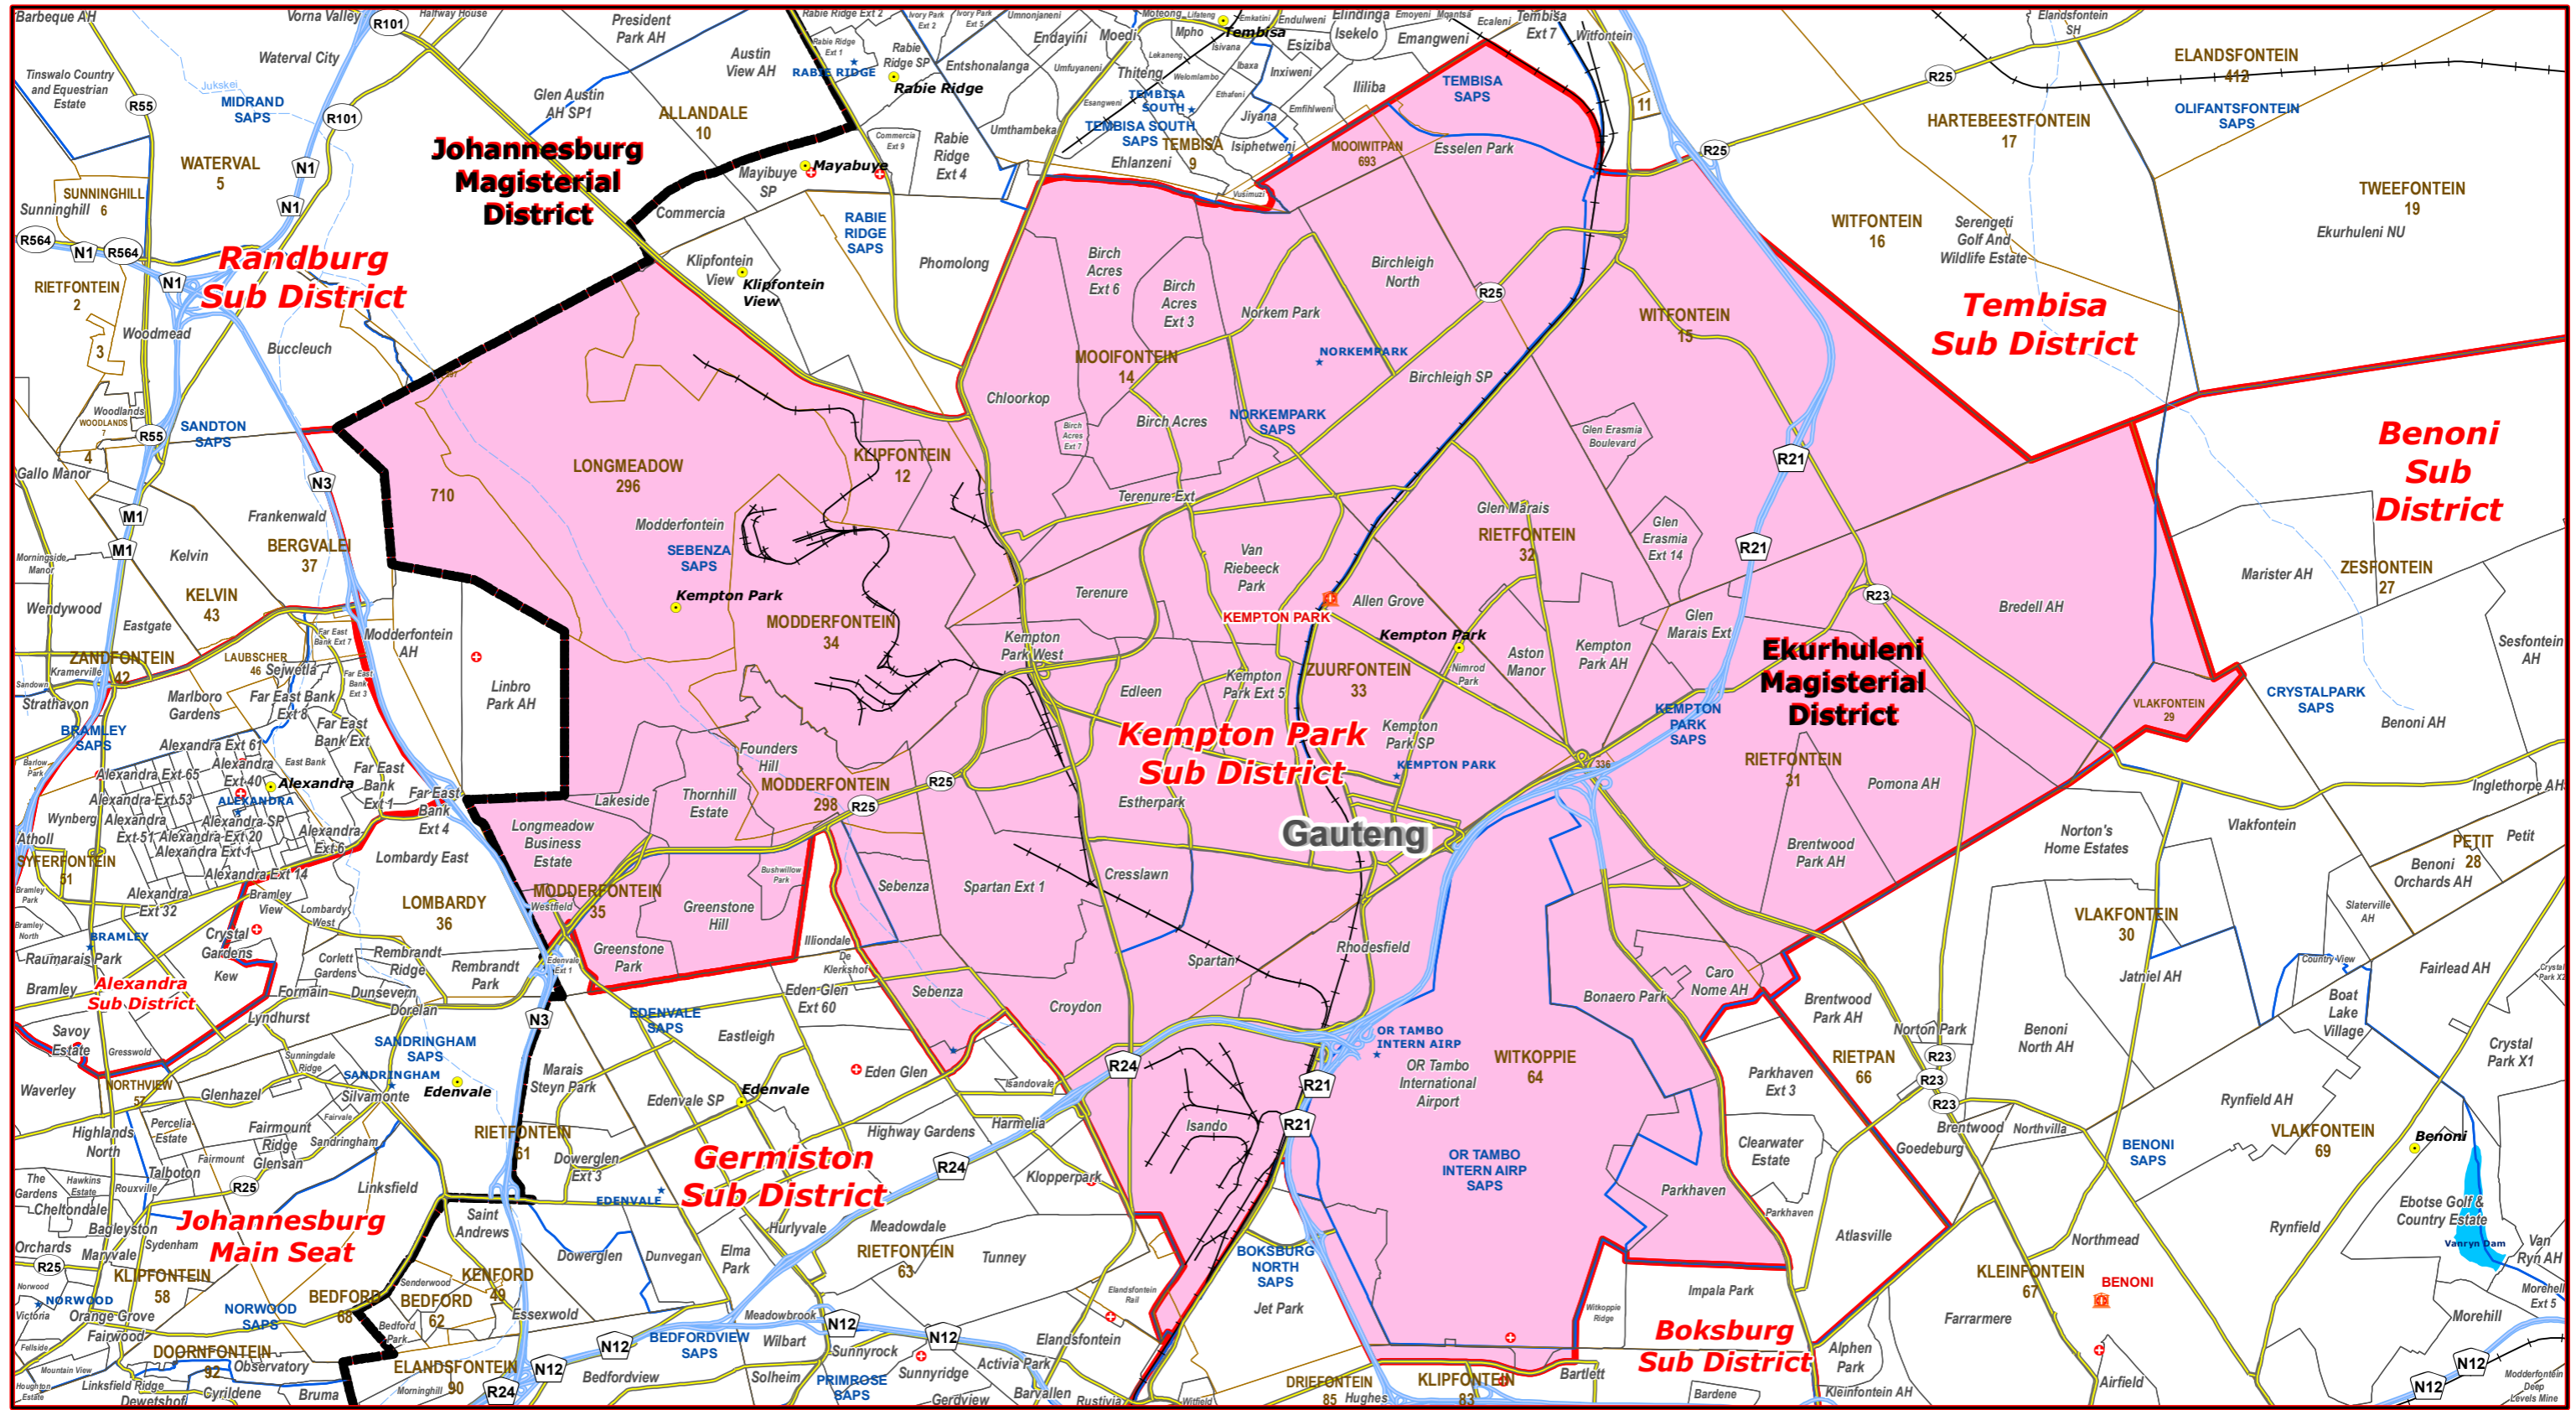

Kempton Park Sub District of Ekurhuleni Magisterial District

- Le**
- Main Town
 - Main Courts
 - ★ Place of Sitting
 - ▲ Police Stations & Facilities
 - ▲ Schools
 - Health Facilities
 - Rivers
 - National Roads
 - Main Roads
 - Railways
 - Provinces
 - Proposed Magisterial District
 - Proposed Seat / Sub District
 - Traditional Councils
 - Dams

Proposed Main Seat / Sub District within the Proposed Magisterial District

DATA SUPPLIED BY:

- Statistics South Africa
- Department of Water Affairs & Forestry
- Department of Provincial & Local Government
- Department of Health
- Department of Safety & Security
- Department of Education
- Department of Transport