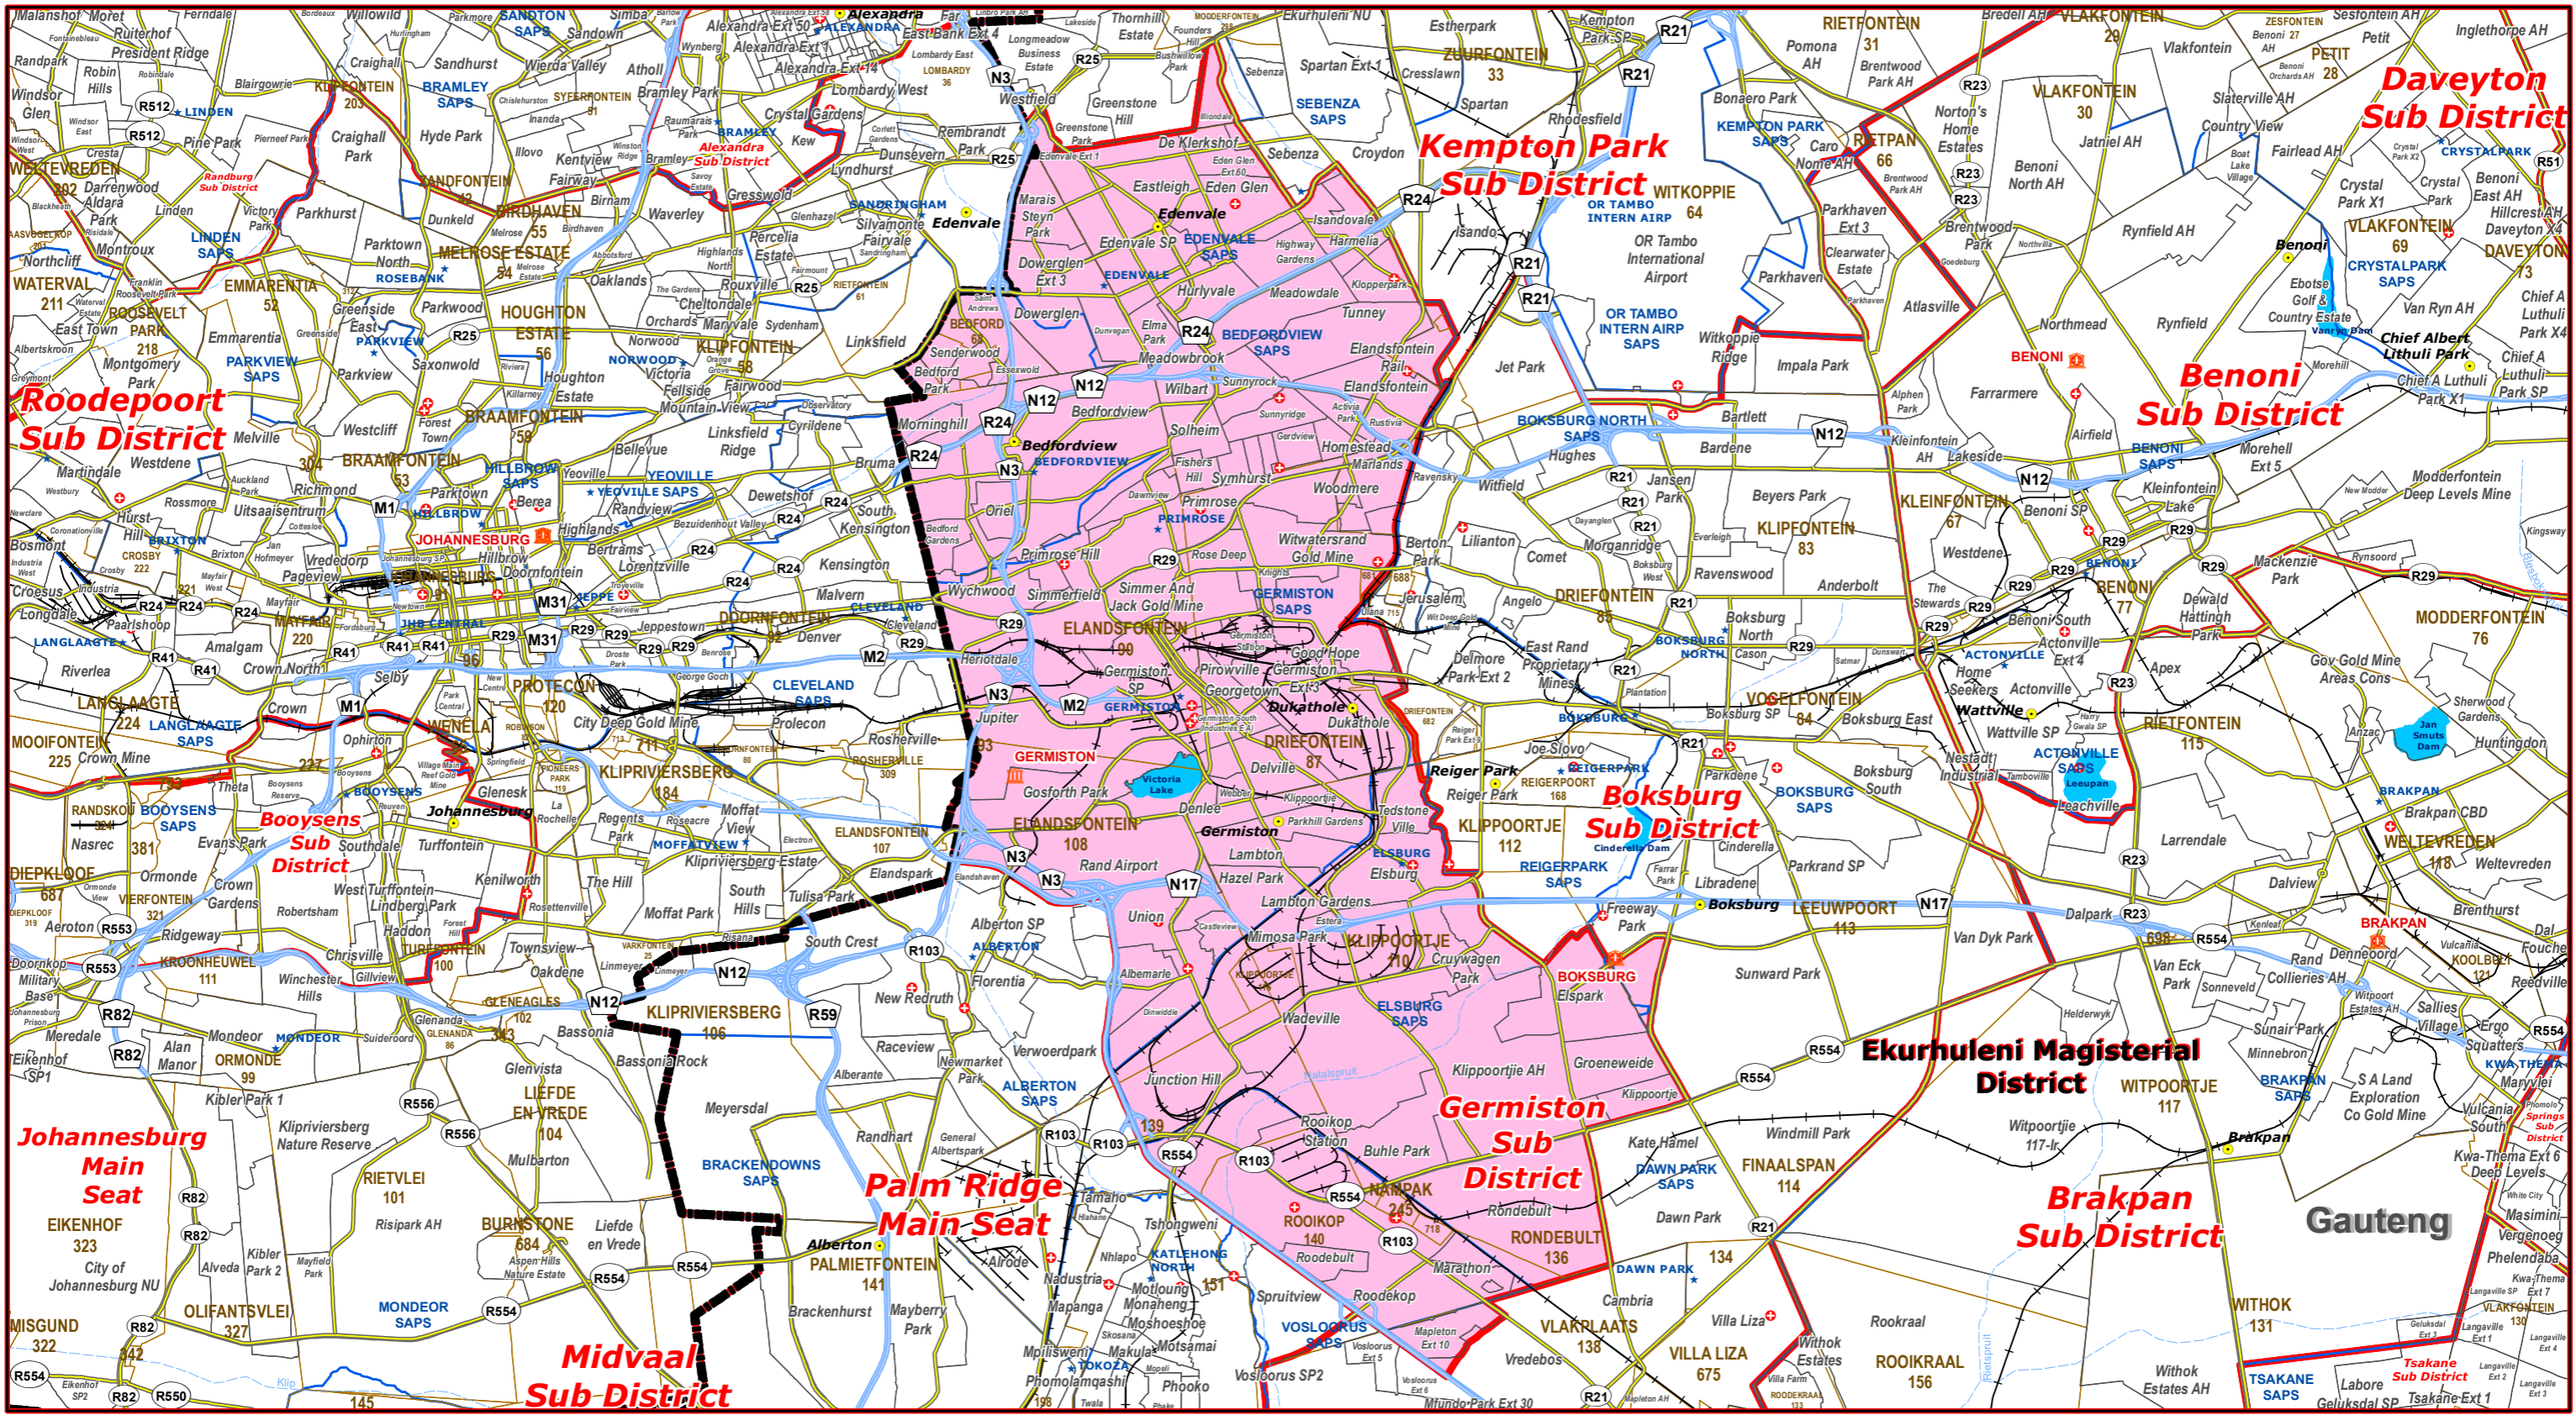

Germiston Sub District of Ekurhuleni Magisterial District

- Legend**
- Main Town
 - Rivers
 - National Roads
 - Main Roads
 - Railways
 - Main Courts
 - Place of Sitting
 - ★ Police Stations & Facilities
 - ▲ Schools
 - Health Facilities
 - Provinces
 - Proposed Magisterial District
 - Proposed Seat / Sub District
 - Traditional Councils
 - Dams

Proposed Main Seat / Sub District within the Proposed Magisterial District

DATA SUPPLIED BY:

- Statistics South Africa
- Department of Water Affairs & Forestry
- Department of Provincial & Local Government
- Department of Health
- Department of Safety & Security
- Department of Education
- Department of Transport