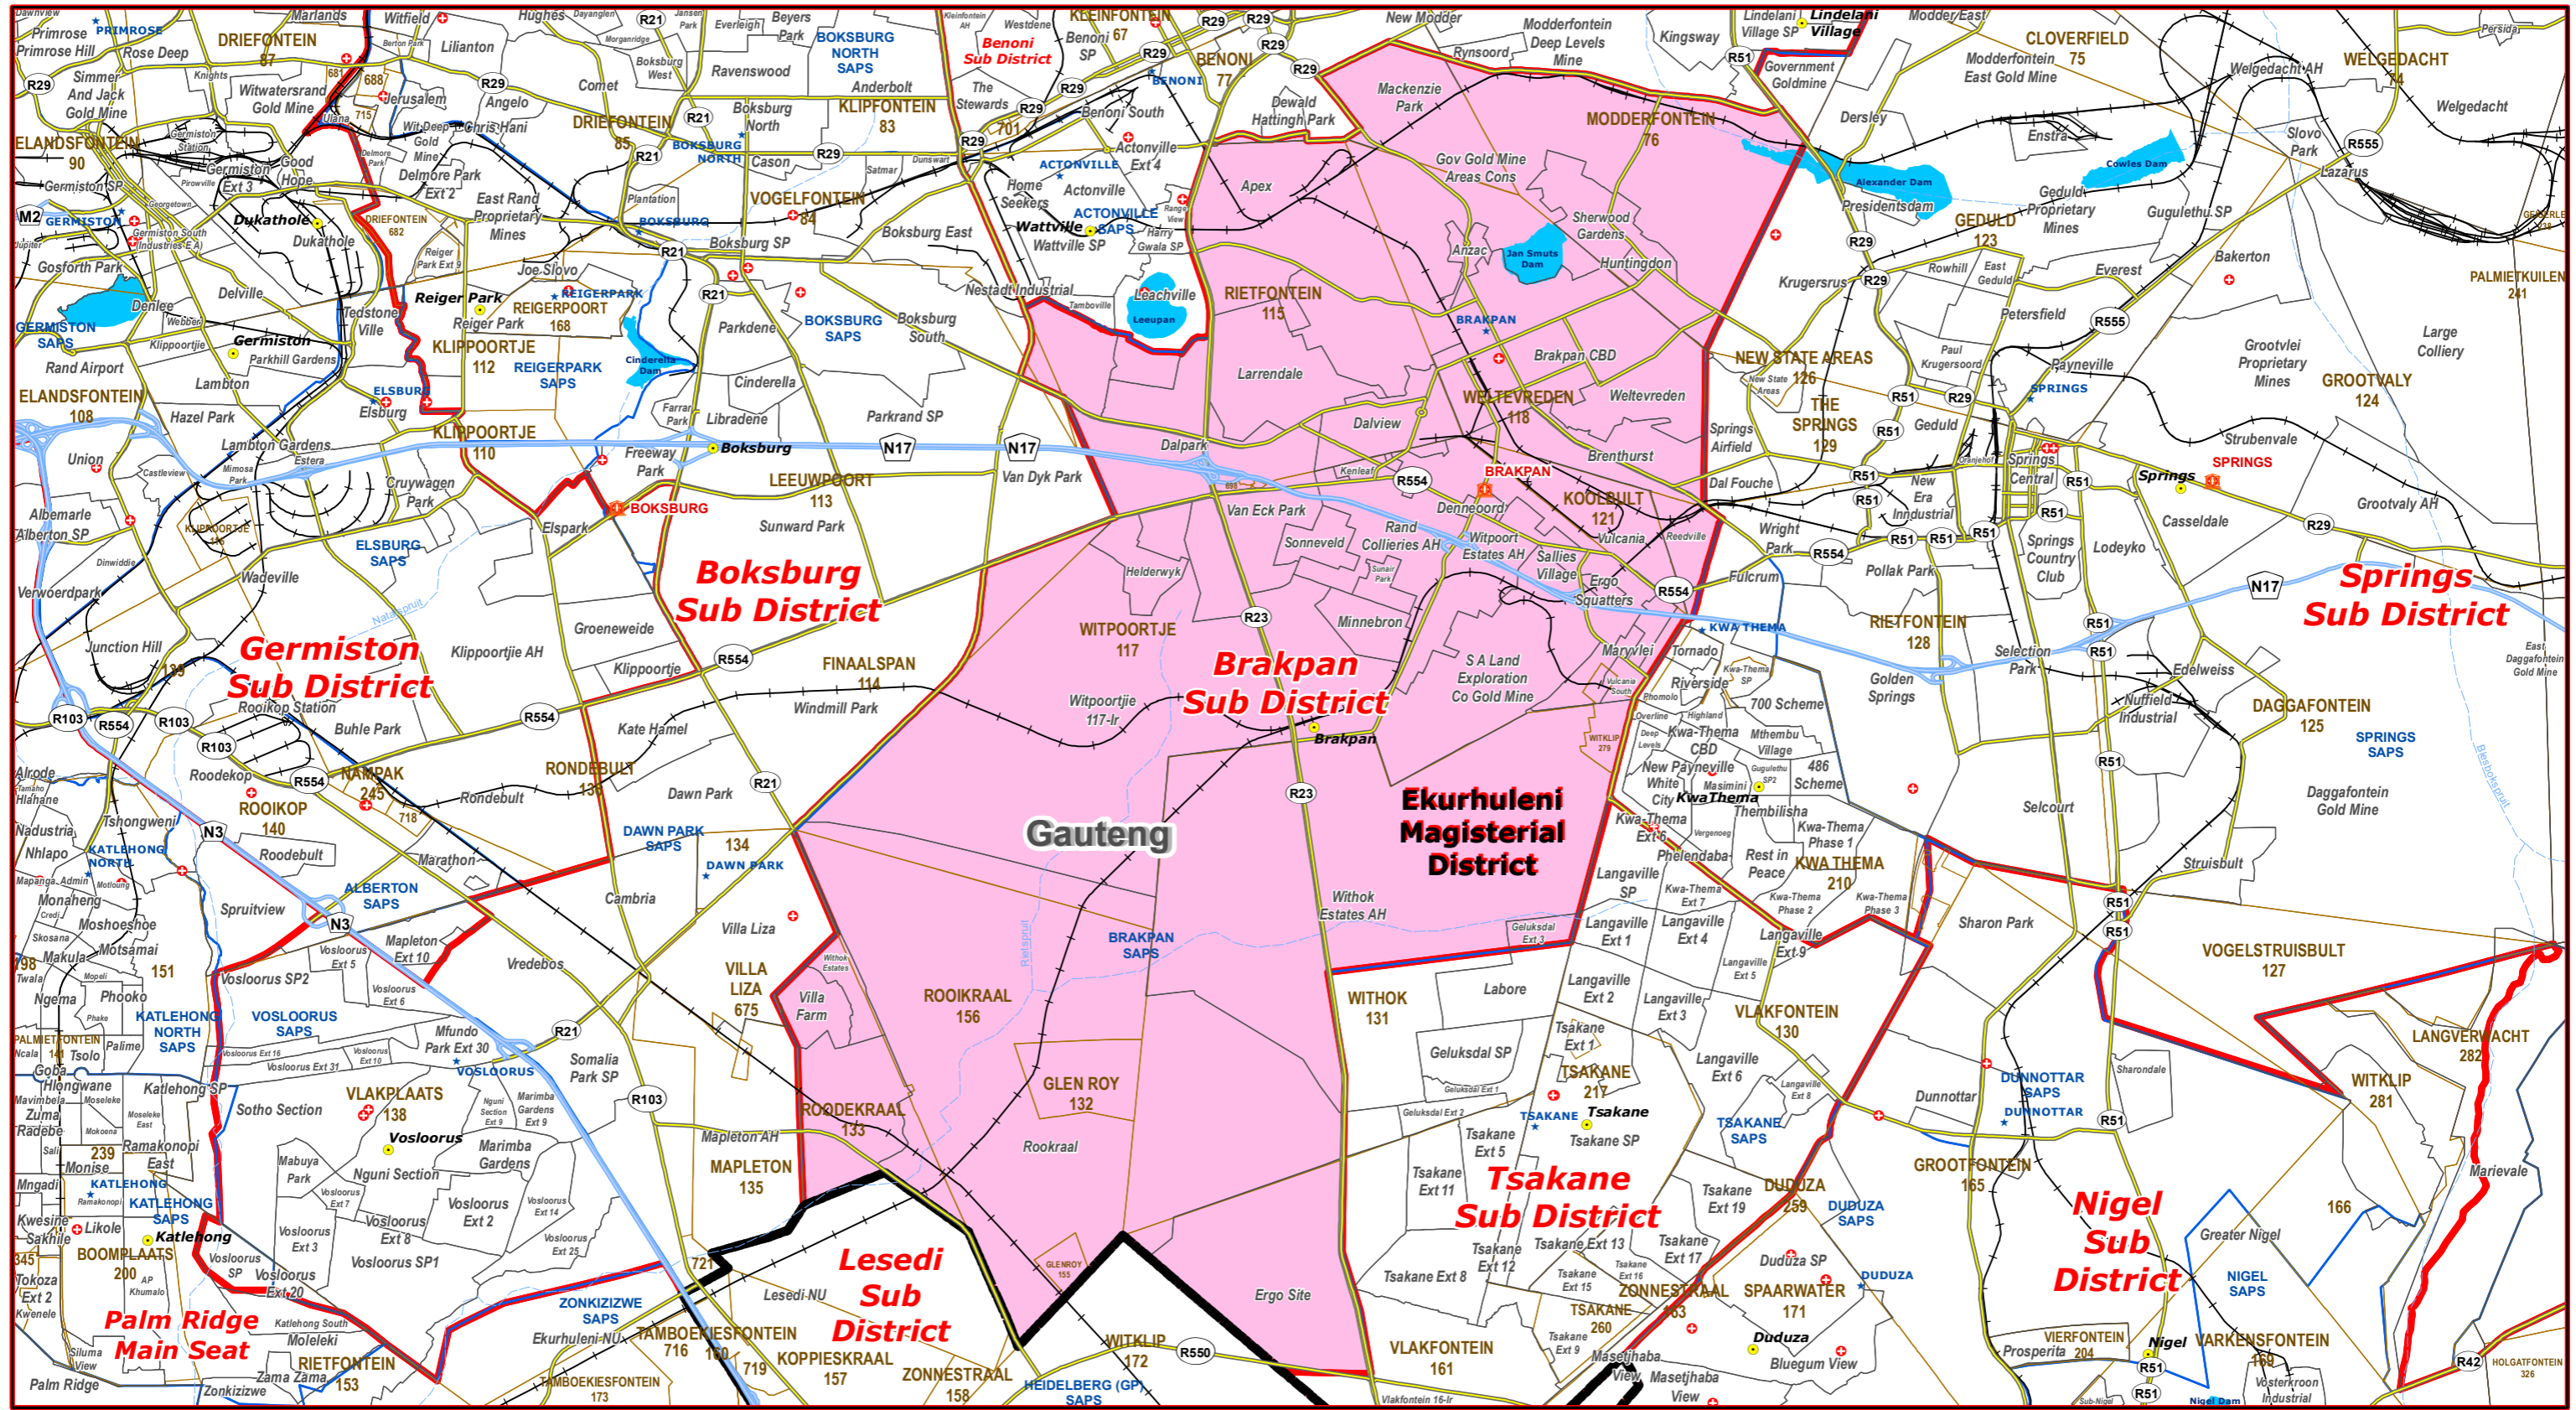

Brakpan Sub District of Ekurhuleni Magisterial District

Legend

- Main Town
- Main Courts
- ★ Place of Sitting
- ★ Police Stations & Facilities
- ★ Schools
- Health Facilities
- Rivers
- National Roads
- Main Roads
- Railways
- Provinces
- Proposed Magisterial District
- Proposed Seat / Sub District
- Traditional Councils
- Dams

Proposed Main Seat / Sub District within the Proposed Magisterial District

DATA SUPPLIED BY:

- Statistics South Africa
- Department of Water Affairs & Forestry
- Department of Provincial & Local Government
- Department of Health
- Department of Safety & Security
- Department of Education
- Department of Transport