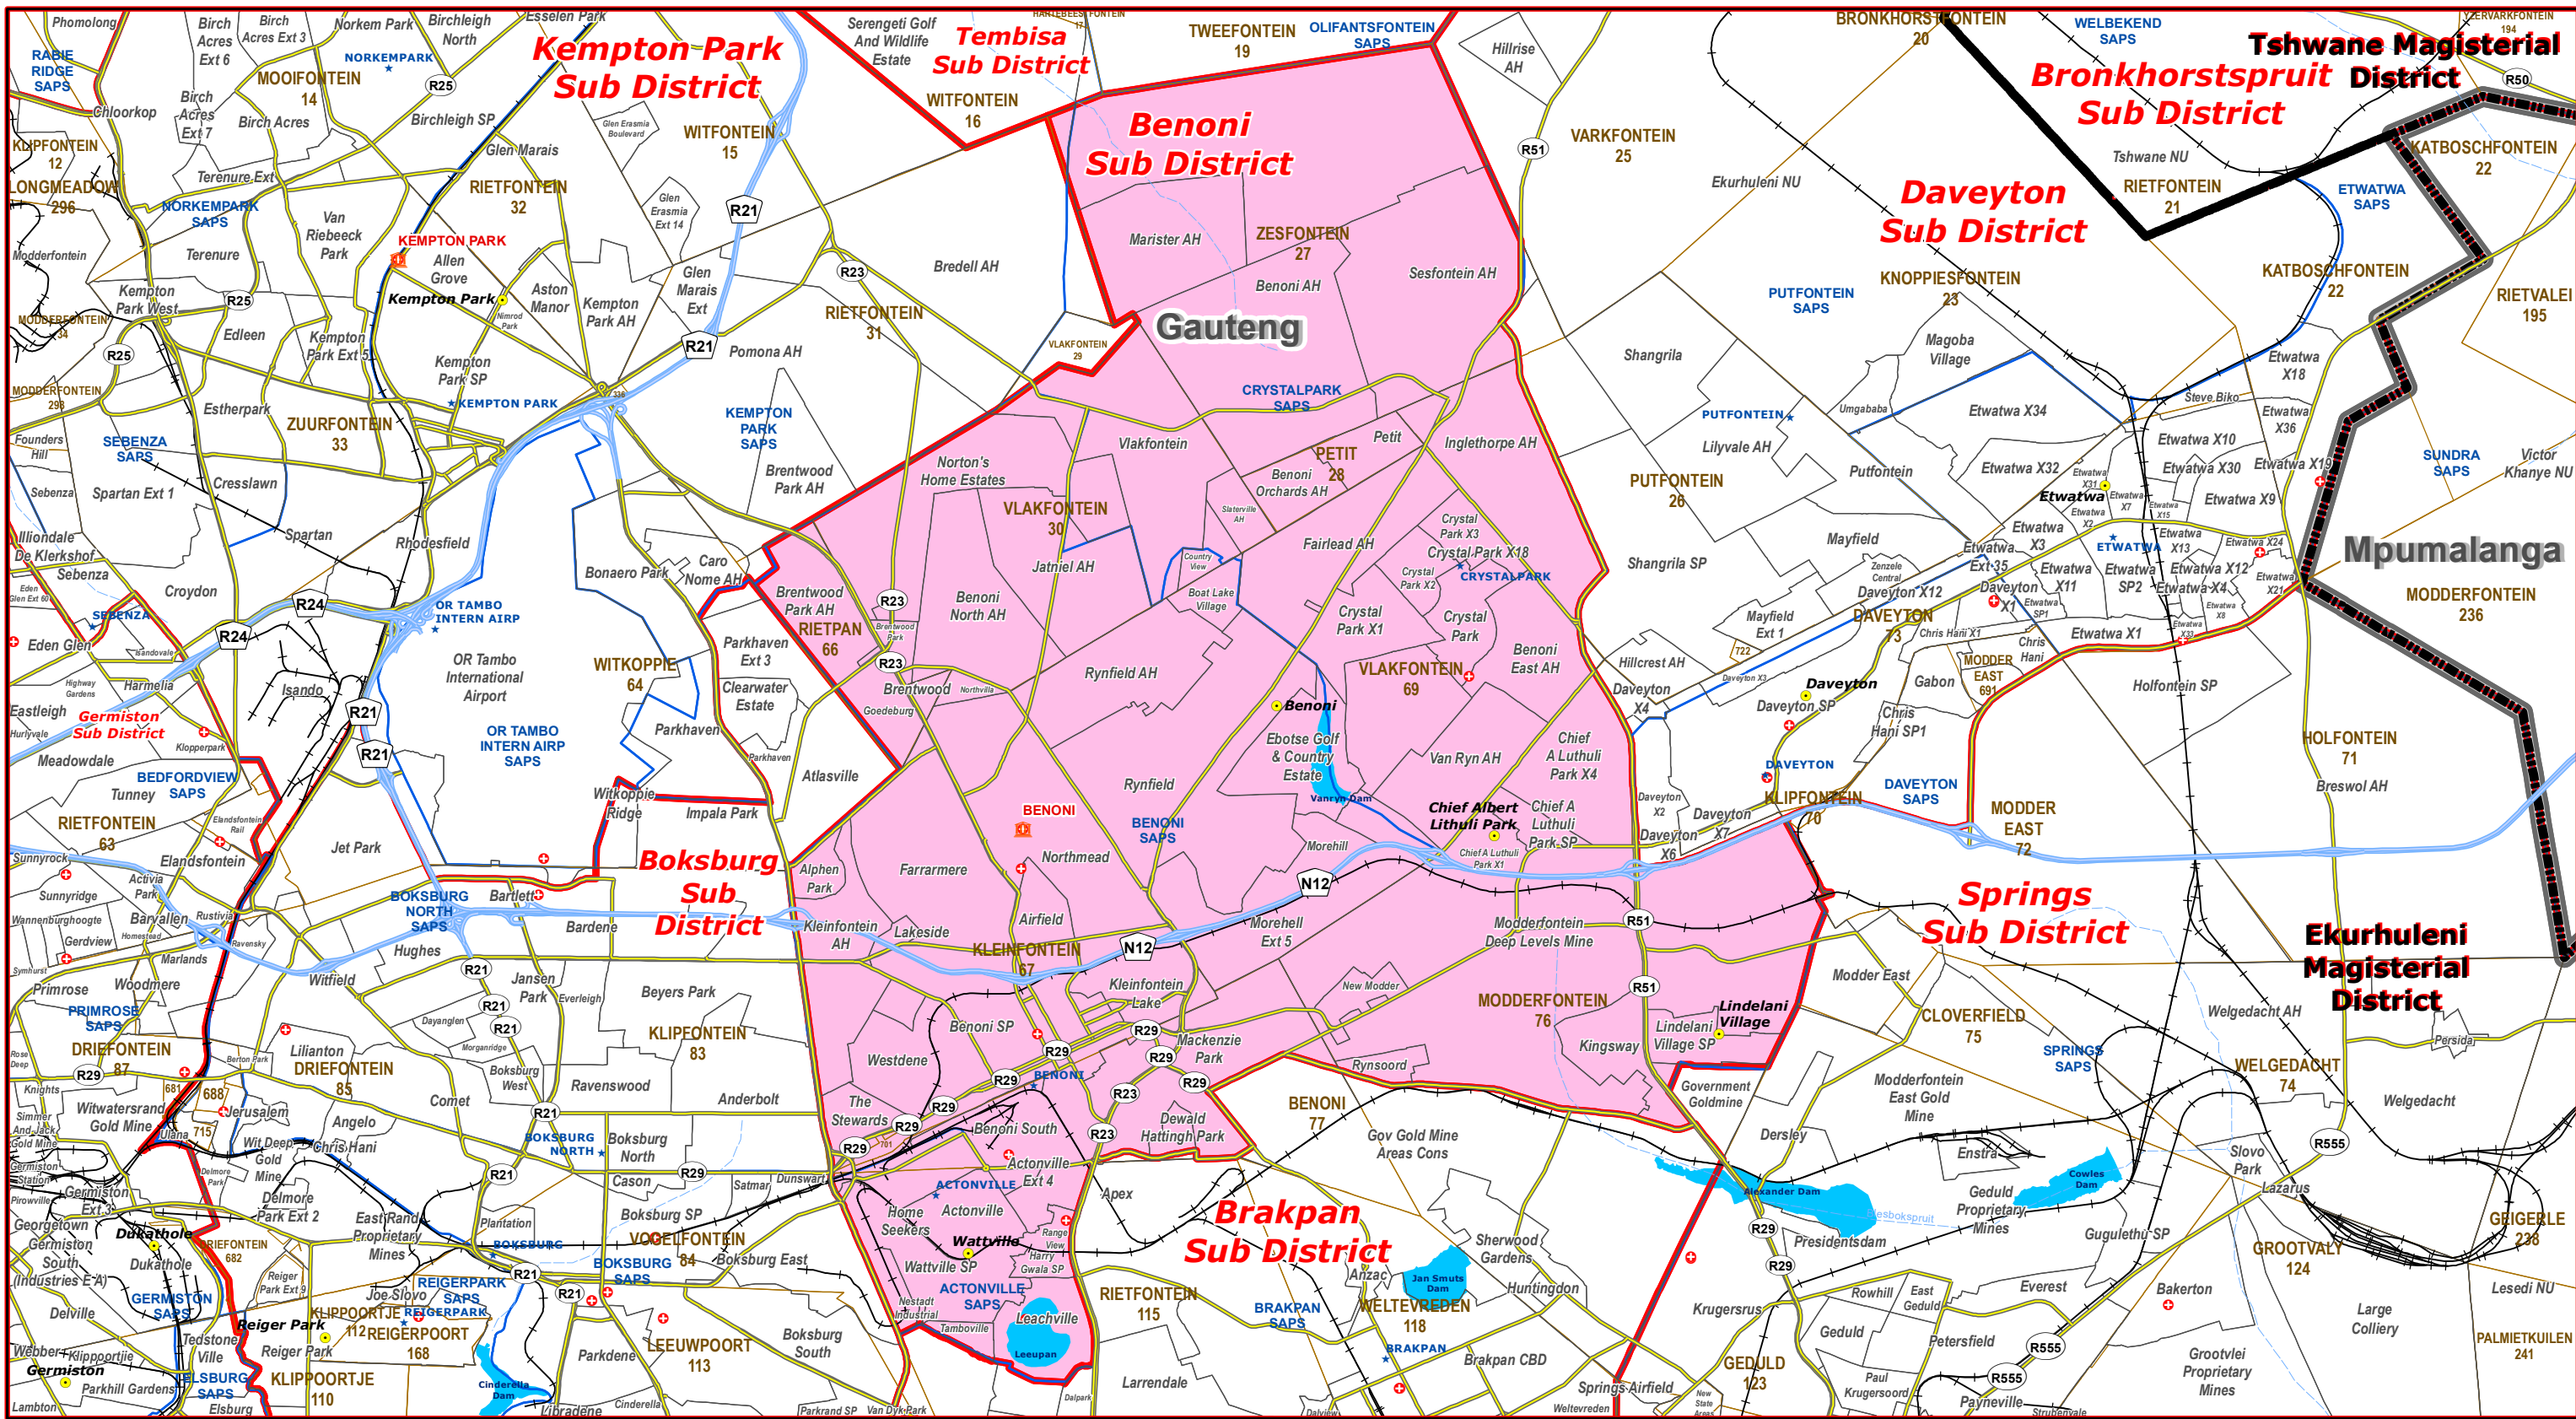

Benoni Sub District of Ekurhuleni Magisterial District

- Legend**
- Main Town
 - Main Courts
 - ★ Place of Sitting
 - ★ Police Stations & Facilities
 - ★ Schools
 - ★ Health Facilities
 - ~ Rivers
 - National Roads
 - Main Roads
 - Railways
 - Provinces
 - Proposed Magisterial District
 - Proposed Seat / Sub District
 - Traditional Councils
 - Dams

Proposed Main Seat / Sub District within the Proposed Magisterial District

DATA SUPPLIED BY:

- Statistics South Africa
- Department of Water Affairs & Forestry
- Department of Provincial & Local Government
- Department of Health
- Department of Safety & Security
- Department of Education
- Department of Transport