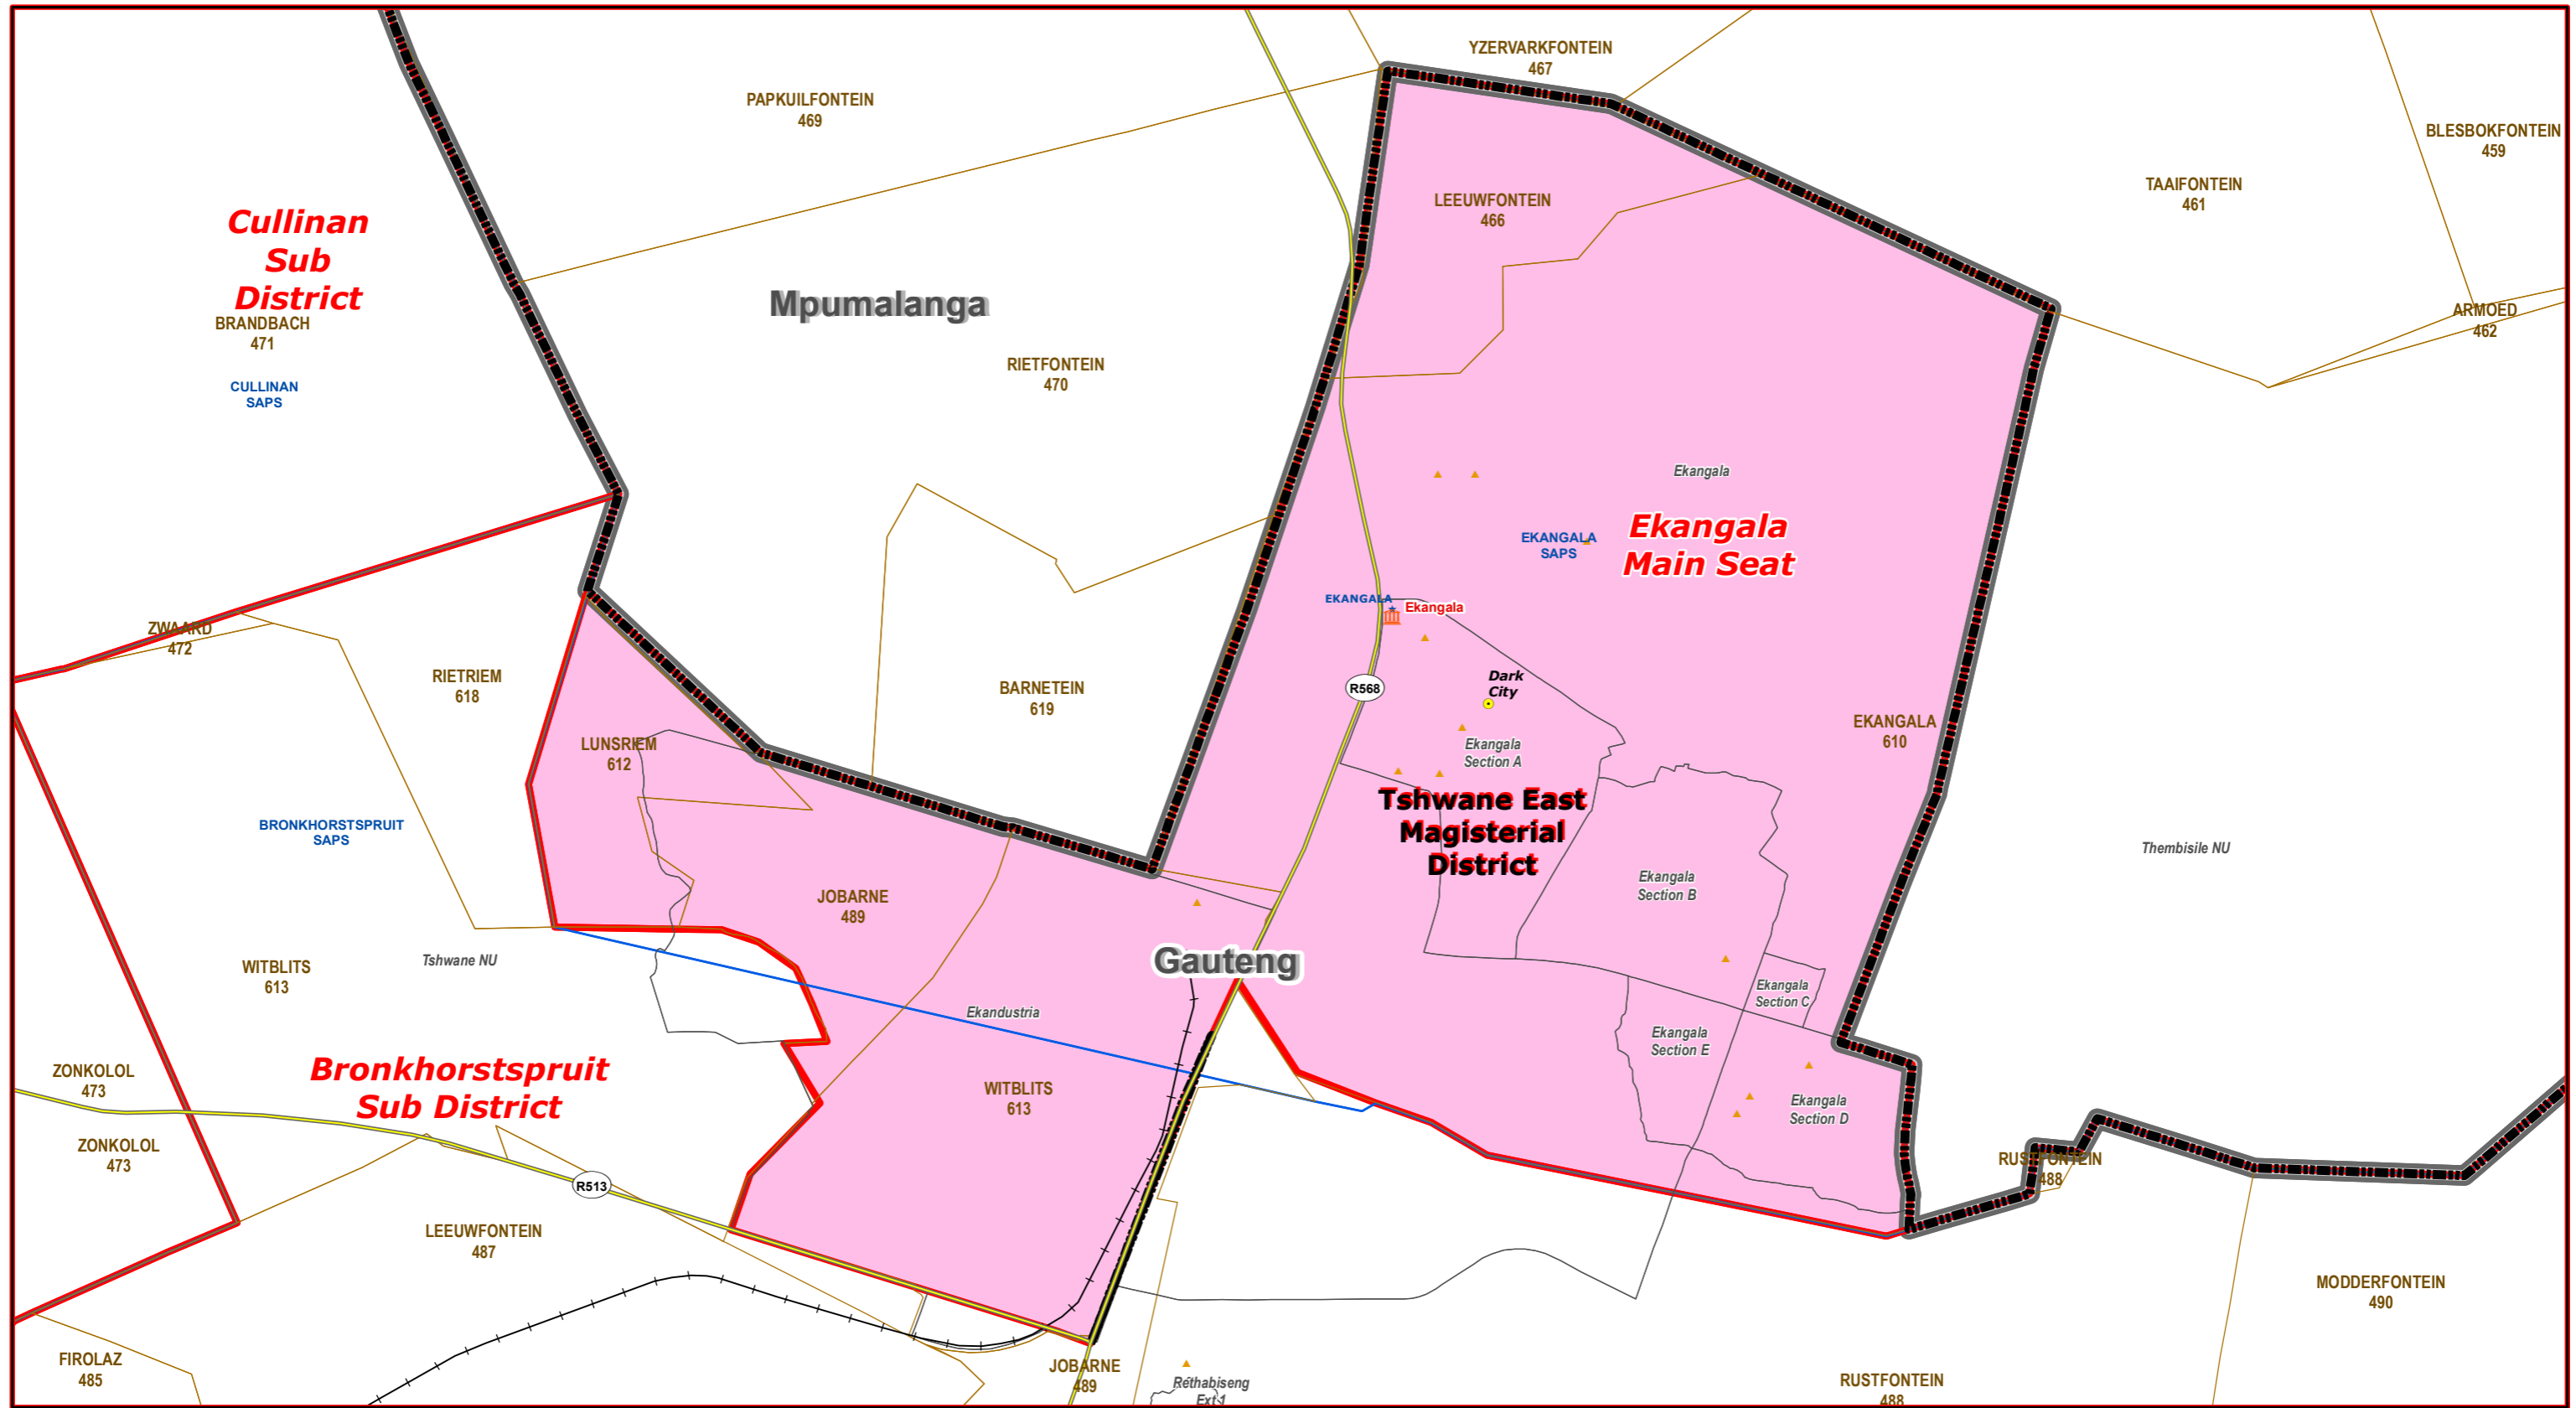

# Ekangala Main Seat of Tshwane East Magisterial District

**Legend**

- Main Town
- Main Courts
- ★ Place of Sitting
- ★ Police Stations & Facilities
- ▲ Schools
- Health Facilities
- Rivers
- National Roads
- Main Roads
- Railways
- Provinces
- Proposed Magisterial District
- Proposed Seat / Sub District
- Traditional Councils
- Dams

## Main Seat / Sub District within the Magisterial District

DATA SUPPLIED BY:  
 Statistics South Africa  
 Department of Water Affairs & Forestry  
 Department of Provincial & Local Government  
 Department of Health  
 Department of Safety & Security  
 Department of Education  
 Department of Transport