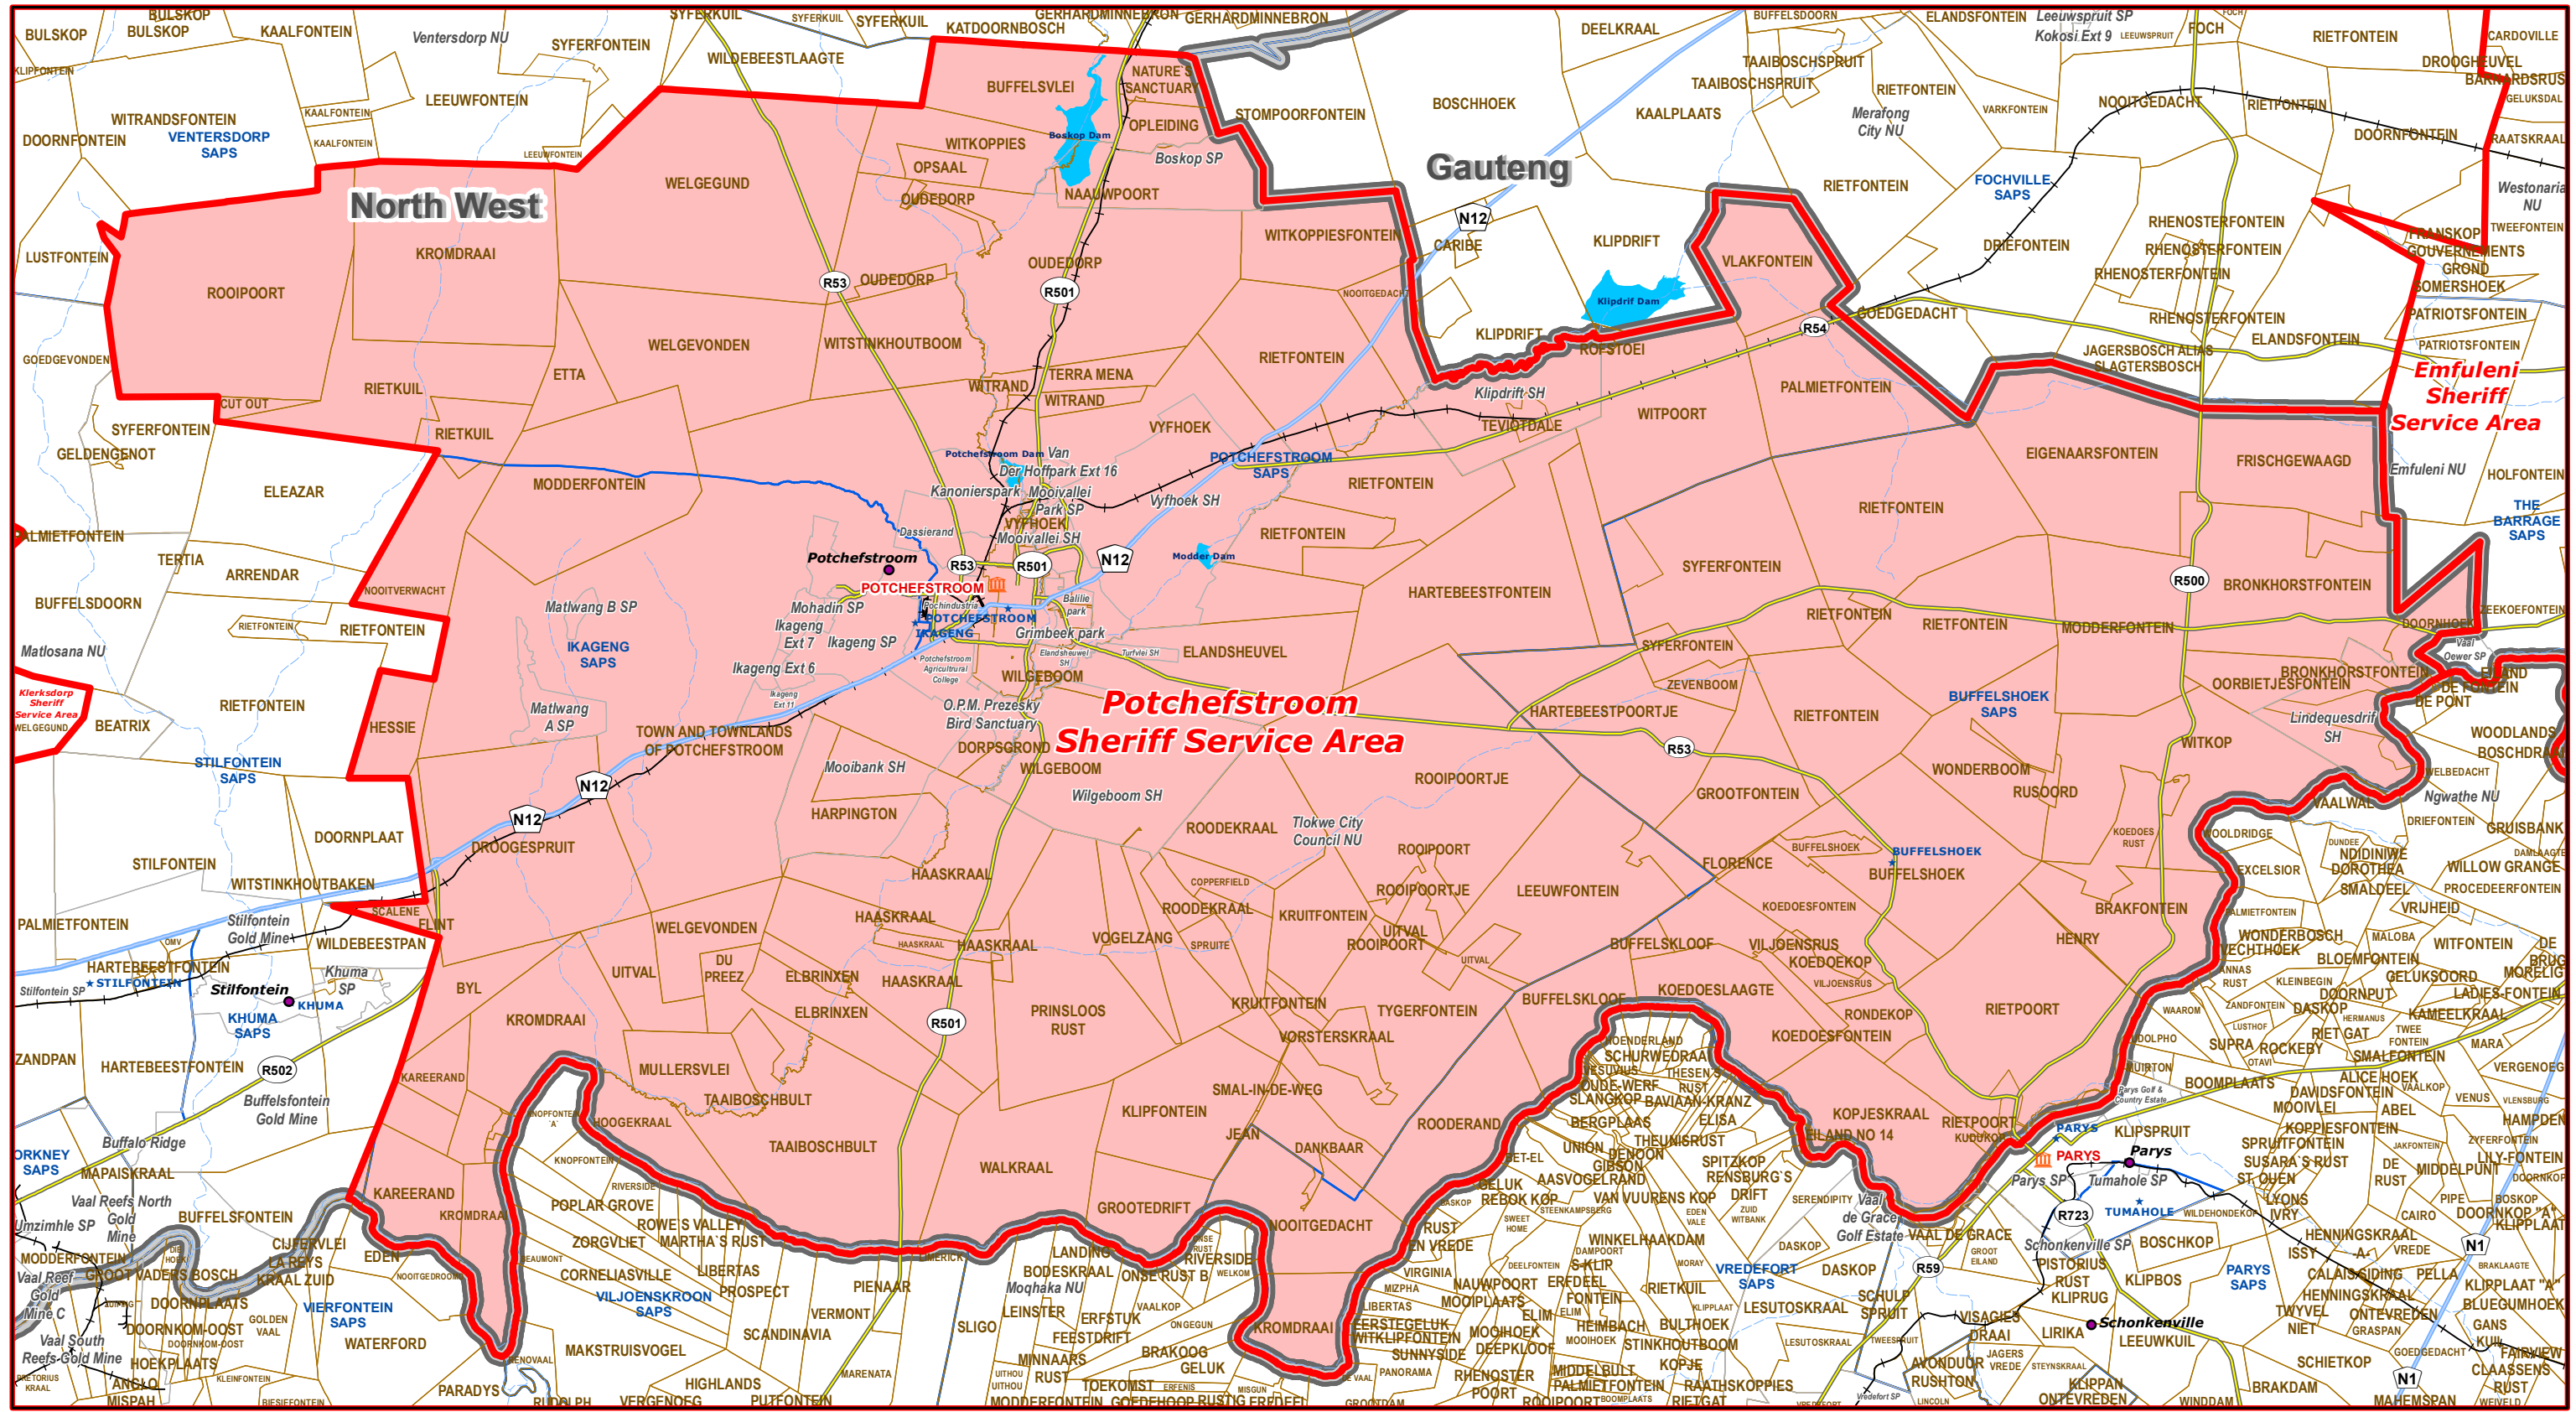

# Potchefstroom Sheriff Service Area of Tlokwe Magisterial District

## Legend

- Main Town
- Main Courts
- ★ Place of Sitting
- ★ Police Stations & Facilities
- ★ Schools
- Health Facilities
- Rivers
- National Roads
- Main Roads
- Railways
- Provinces
- Sheriff Service Area
- Traditional Councils
- Dams

## Sheriff Service Areas