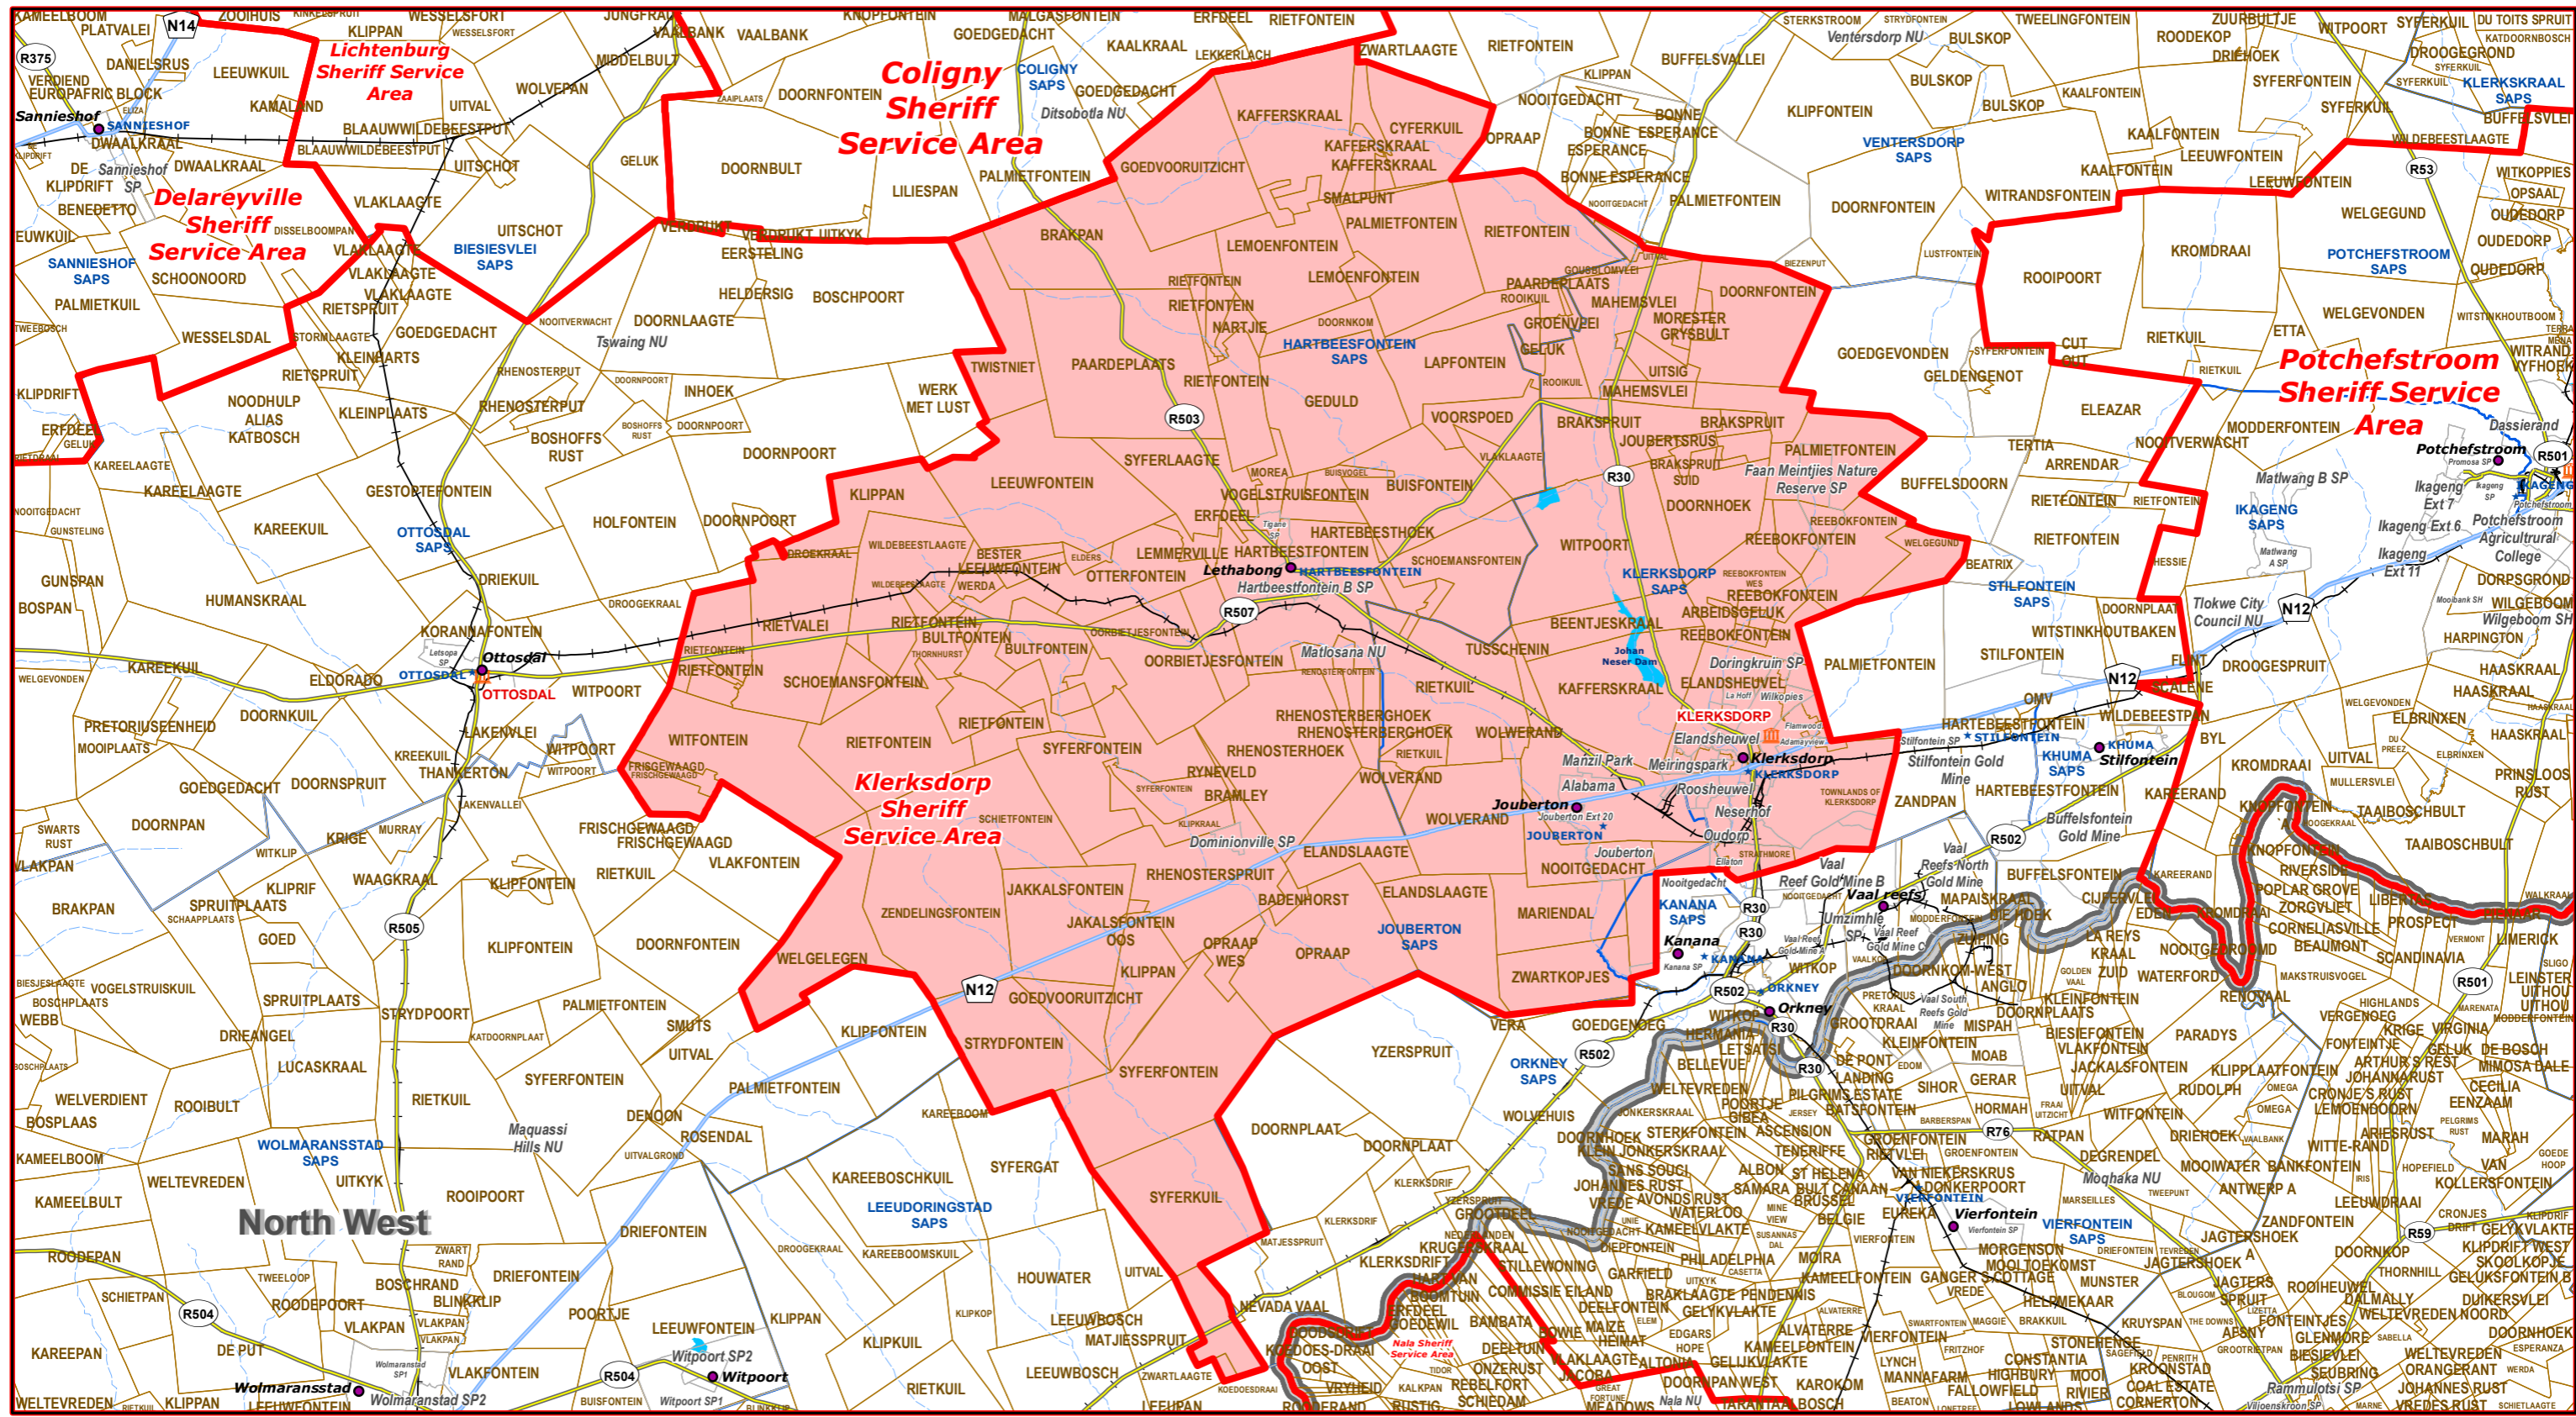

# Klerksdorp Sheriff Service Area of City of Matlosana Magisterial District

## Legend

- Main Town
- Rivers
- National Roads
- Main Roads
- Railways
- Provinces
- Sheriff Service Area
- Traditional Councils
- Dams
- Main Courts
- Place of Sitting
- ★ Police Stations & Facilities
- ★ Schools
- ★ Health Facilities