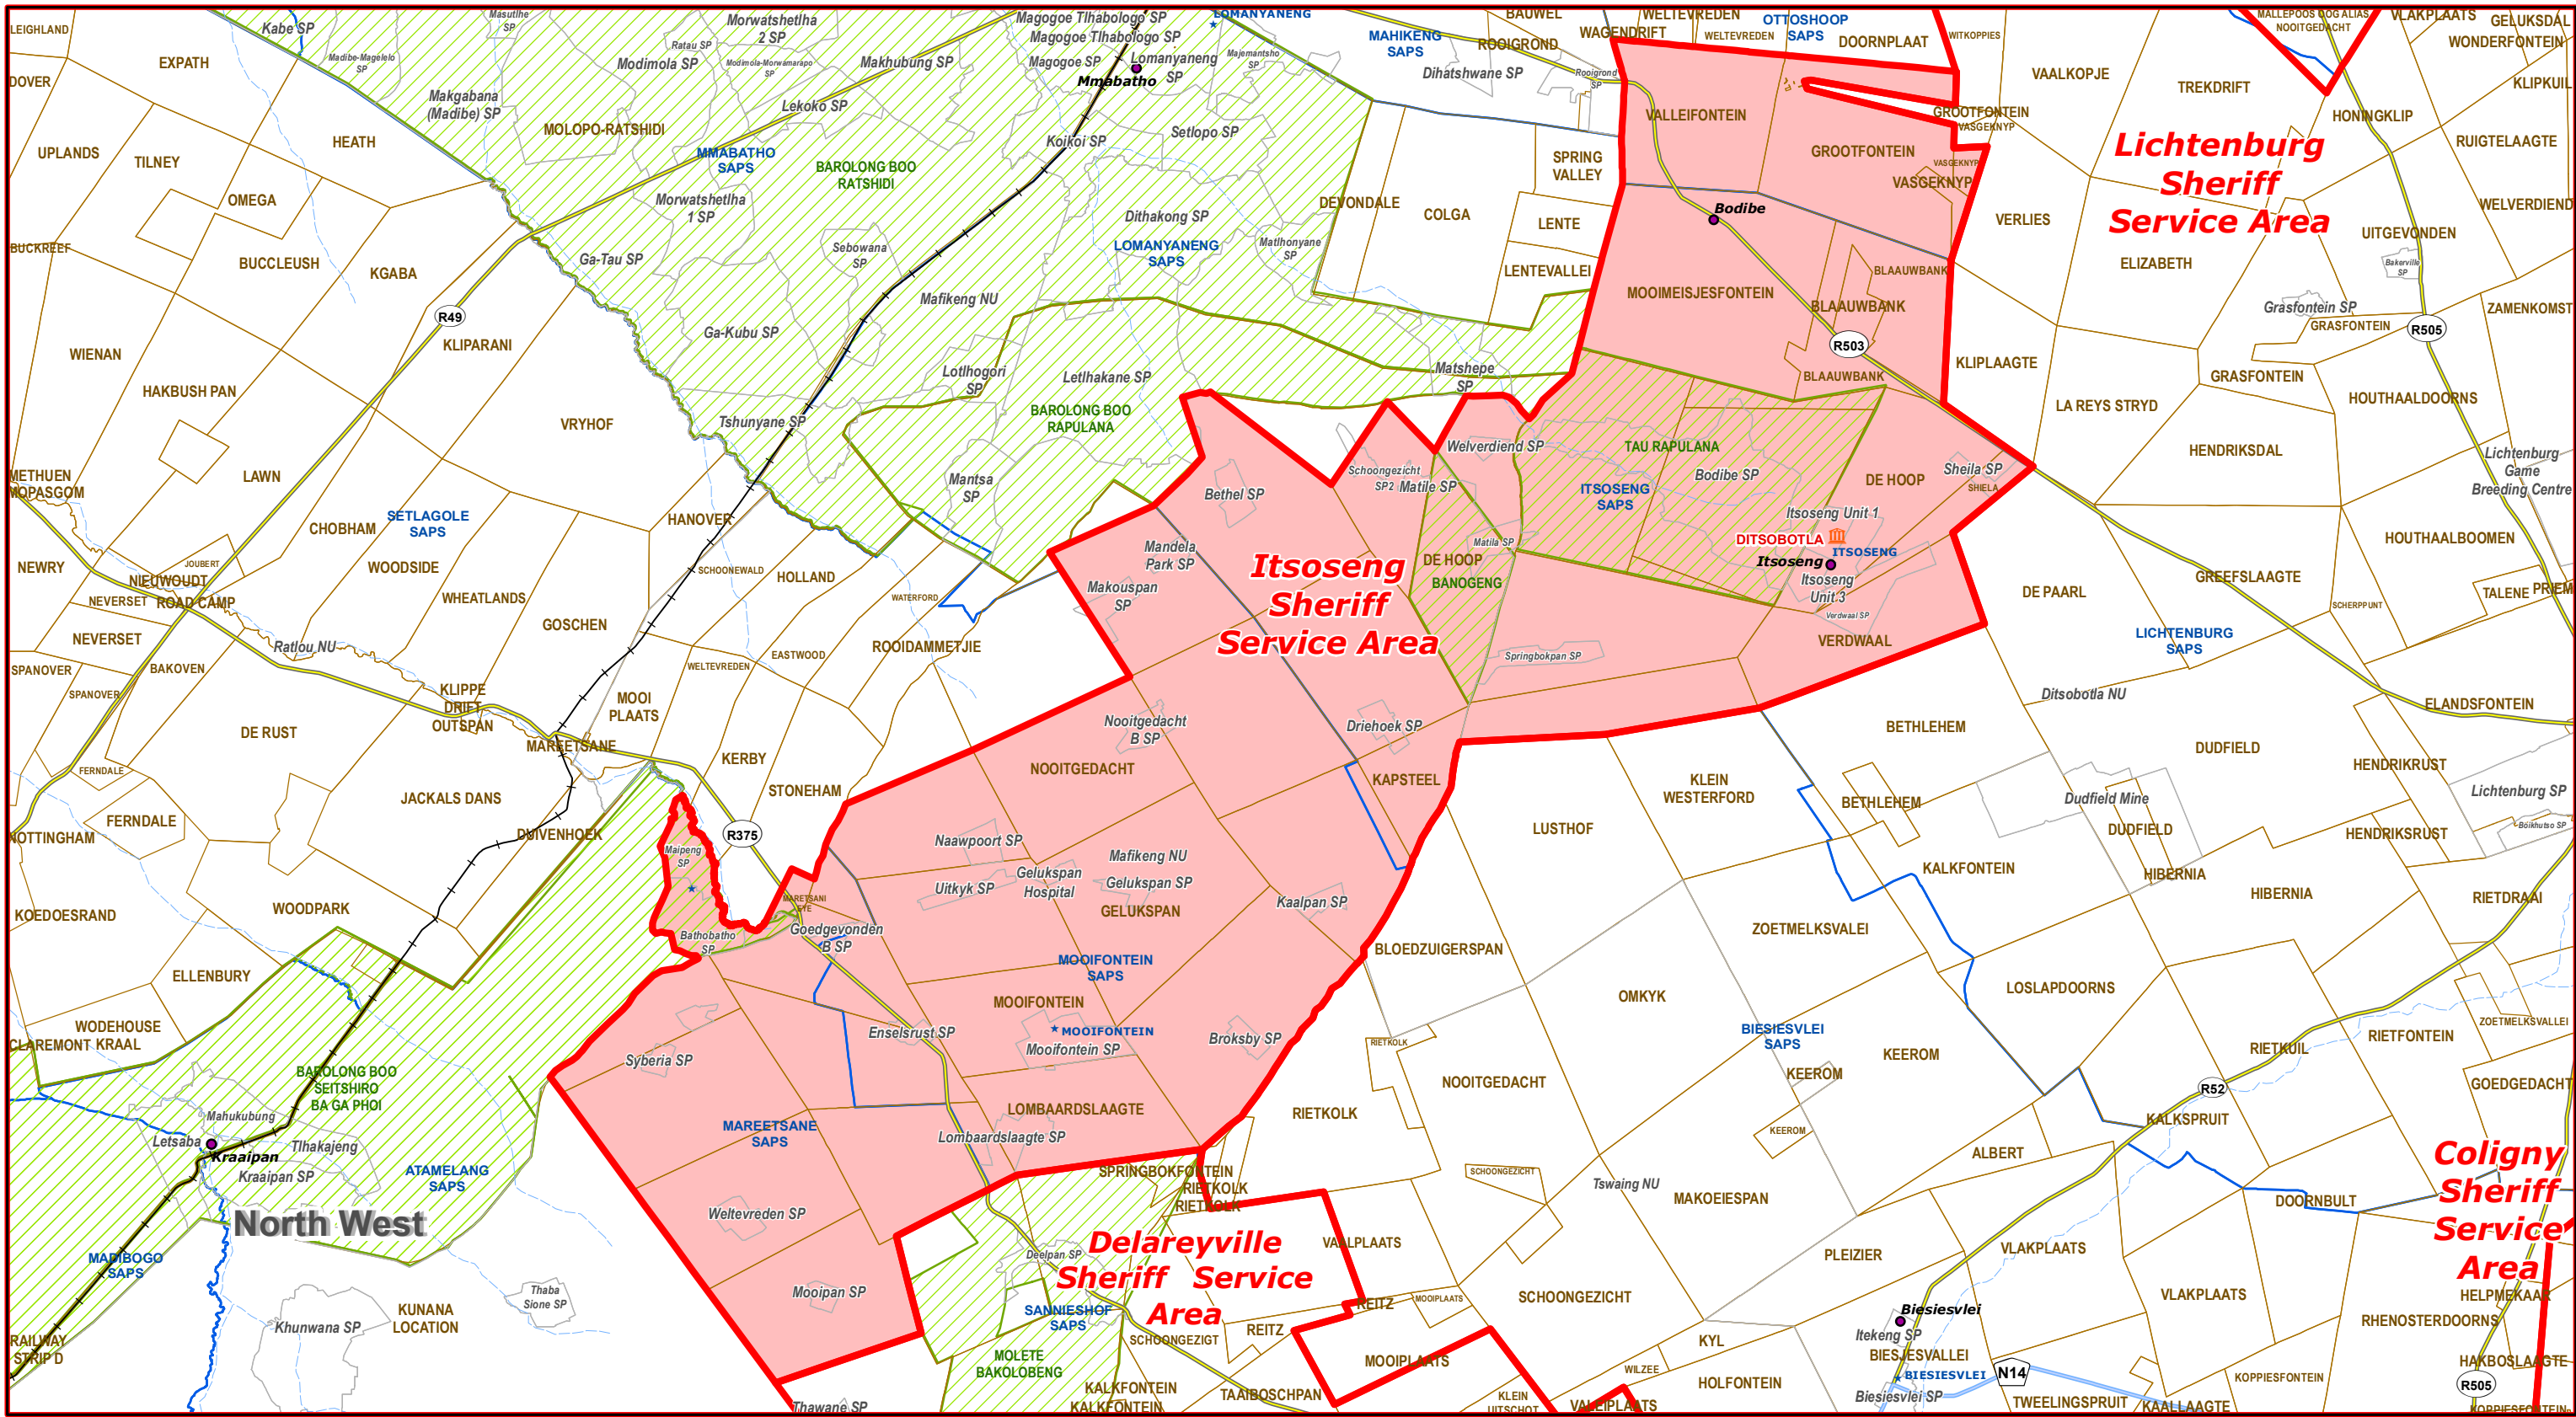

Itsoseng Sheriff Service Area of Ditsobotla Magisterial District

Legend

- Main Town
- Main Courts
- ★ Place of Sitting
- ★ Police Stations & Facilities
- ▲ Schools
- ⊕ Health Facilities
- Rivers
- National Roads
- Main Roads
- Railways
- Provinces
- Sheriff Service Area
- Traditional Councils
- Dams

Sheriff Service Areas

DATA SUPPLIED BY:

- Statistics South Africa
- Department of Water Affairs & Forestry
- Department of Provincial & Local Government
- Department of Health
- Department of Safety & Security
- Department of Education
- Department of Transport