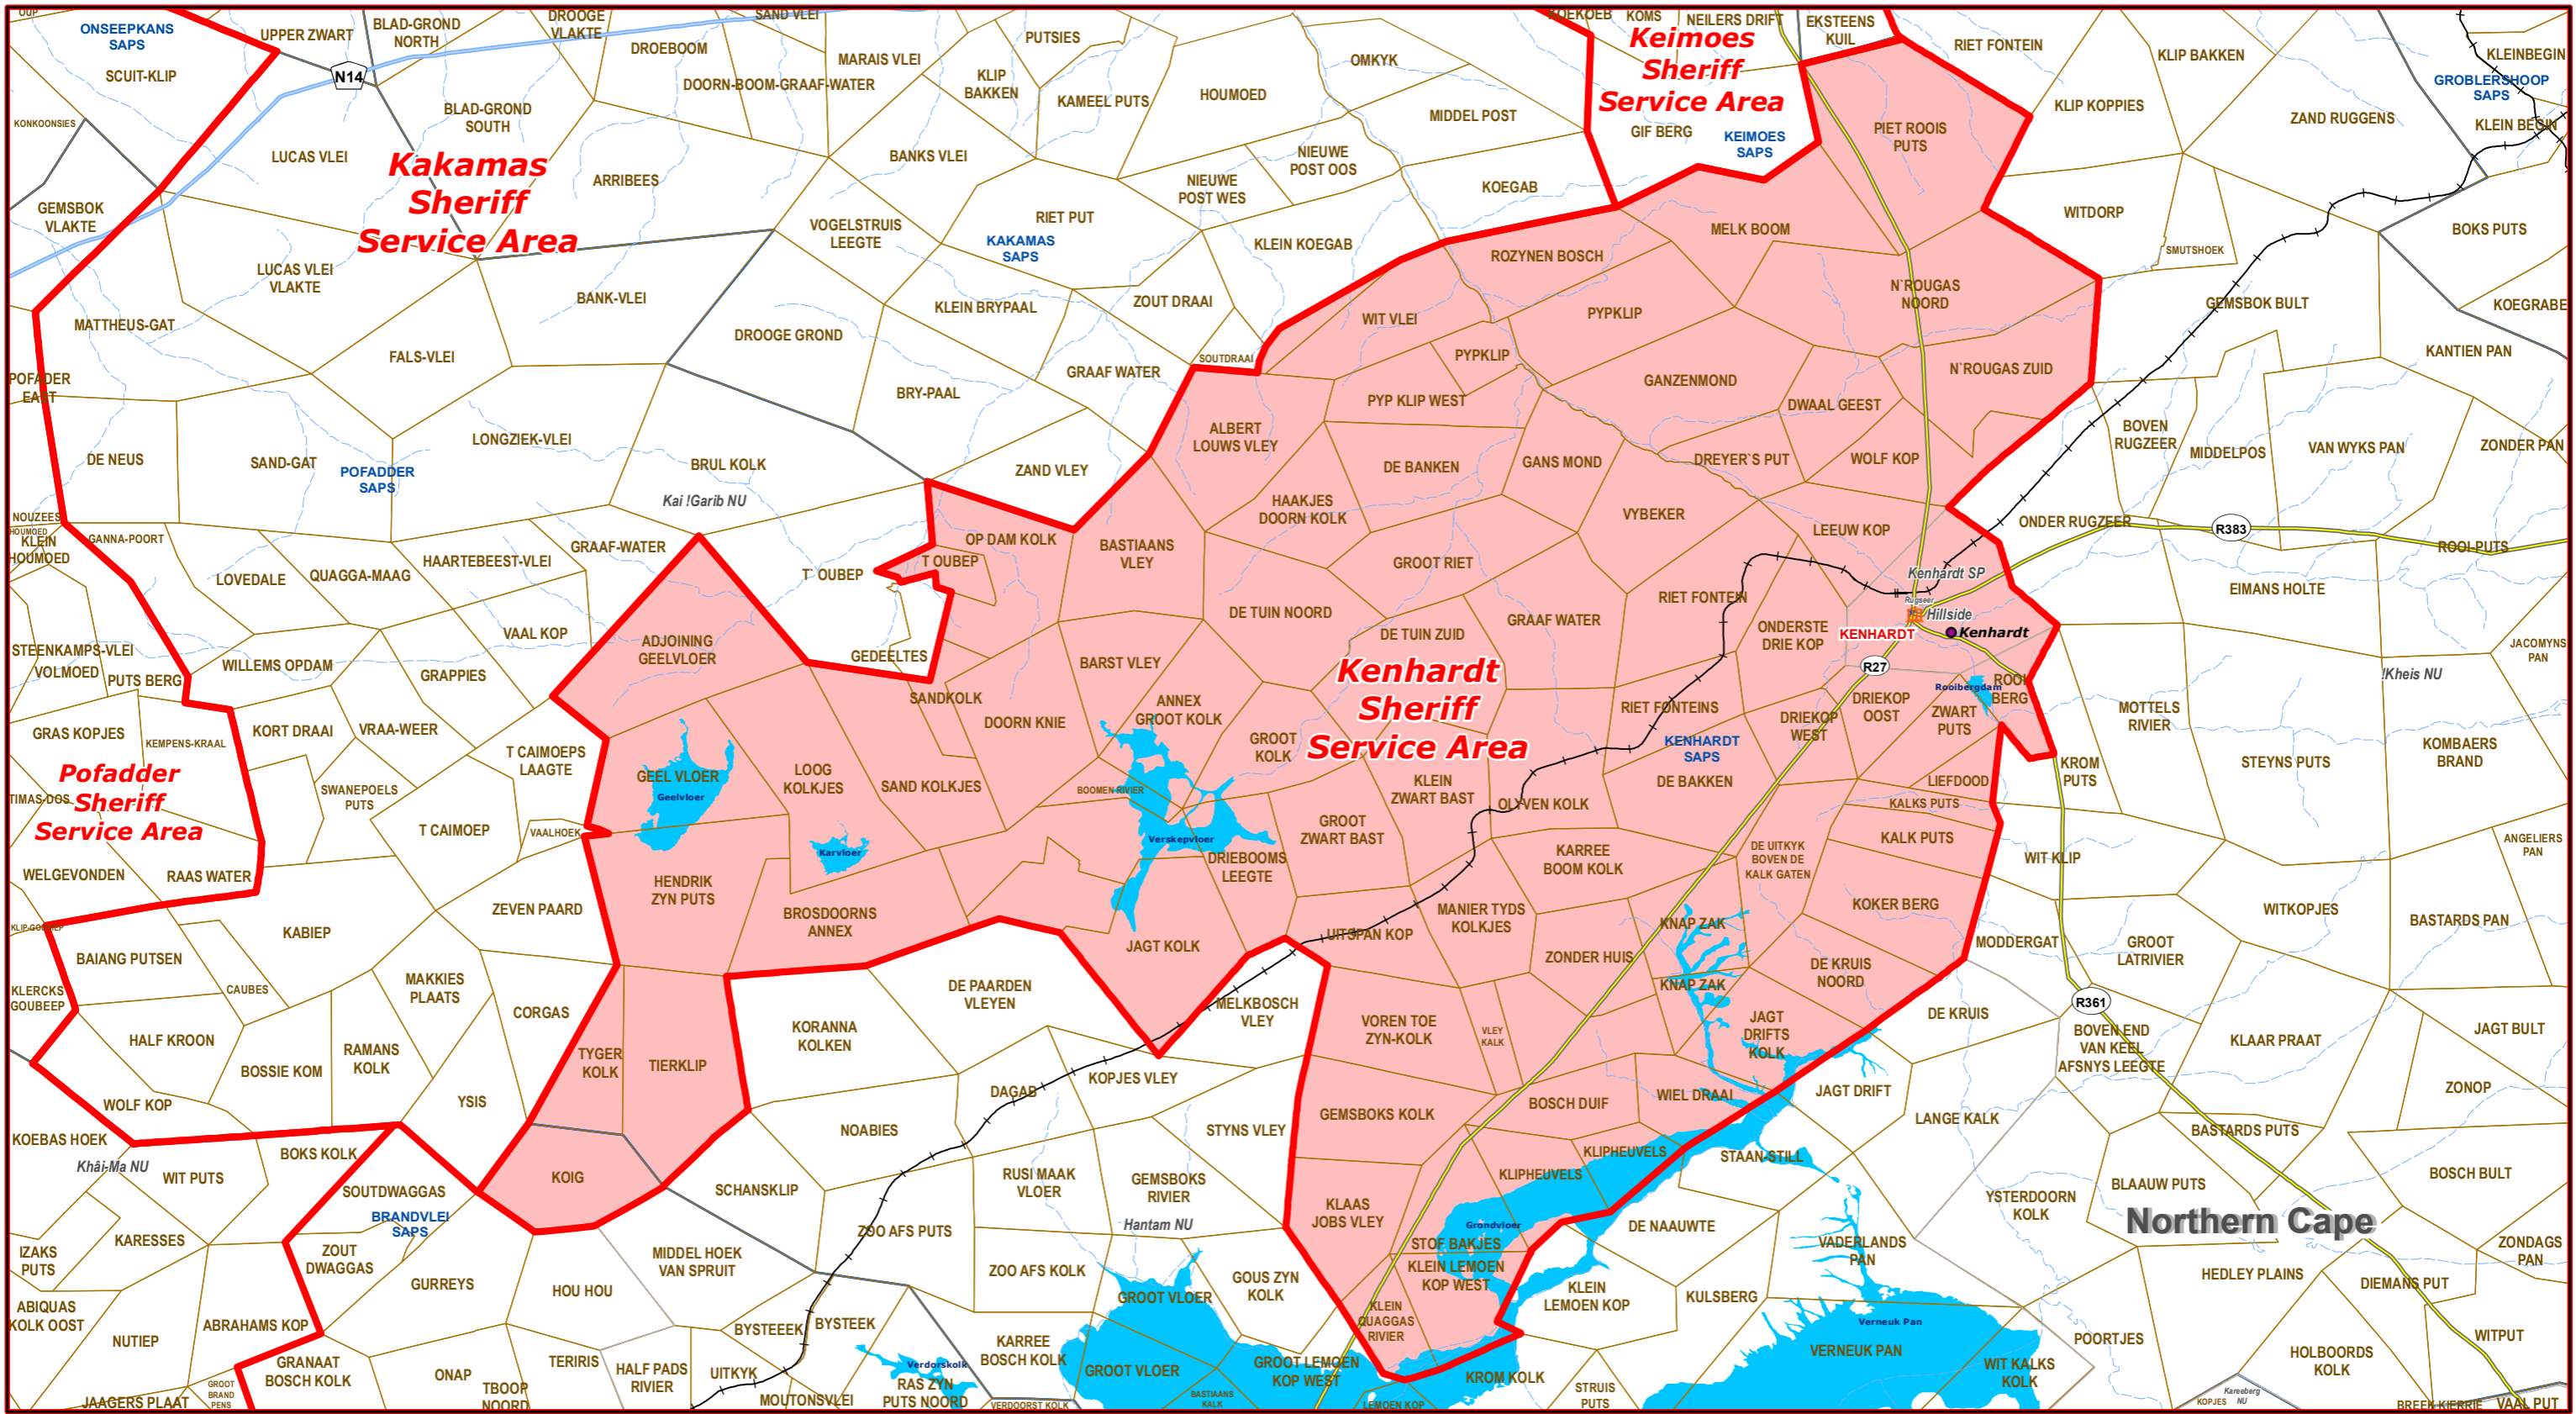

# Kenhardt Sheriff Service Area of ZF Mgcawu Magisterial District

**Legend**

- Main Town
- Main Courts
- Place of Sitting
- ★ Police Stations & Facilities
- ▲ Schools
- ⊕ Health Facilities
- Rivers
- National Roads
- Main Roads
- Railways
- Provinces
- Sheriff Service Area
- Traditional Councils
- Dams

## Sheriff Service Areas

DATA SUPPLIED BY:

- Statistics South Africa
- Department of Water Affairs & Forestry
- Department of Provincial & Local Government
- Department of Health
- Department of Safety & Security
- Department of Education
- Department of Transport