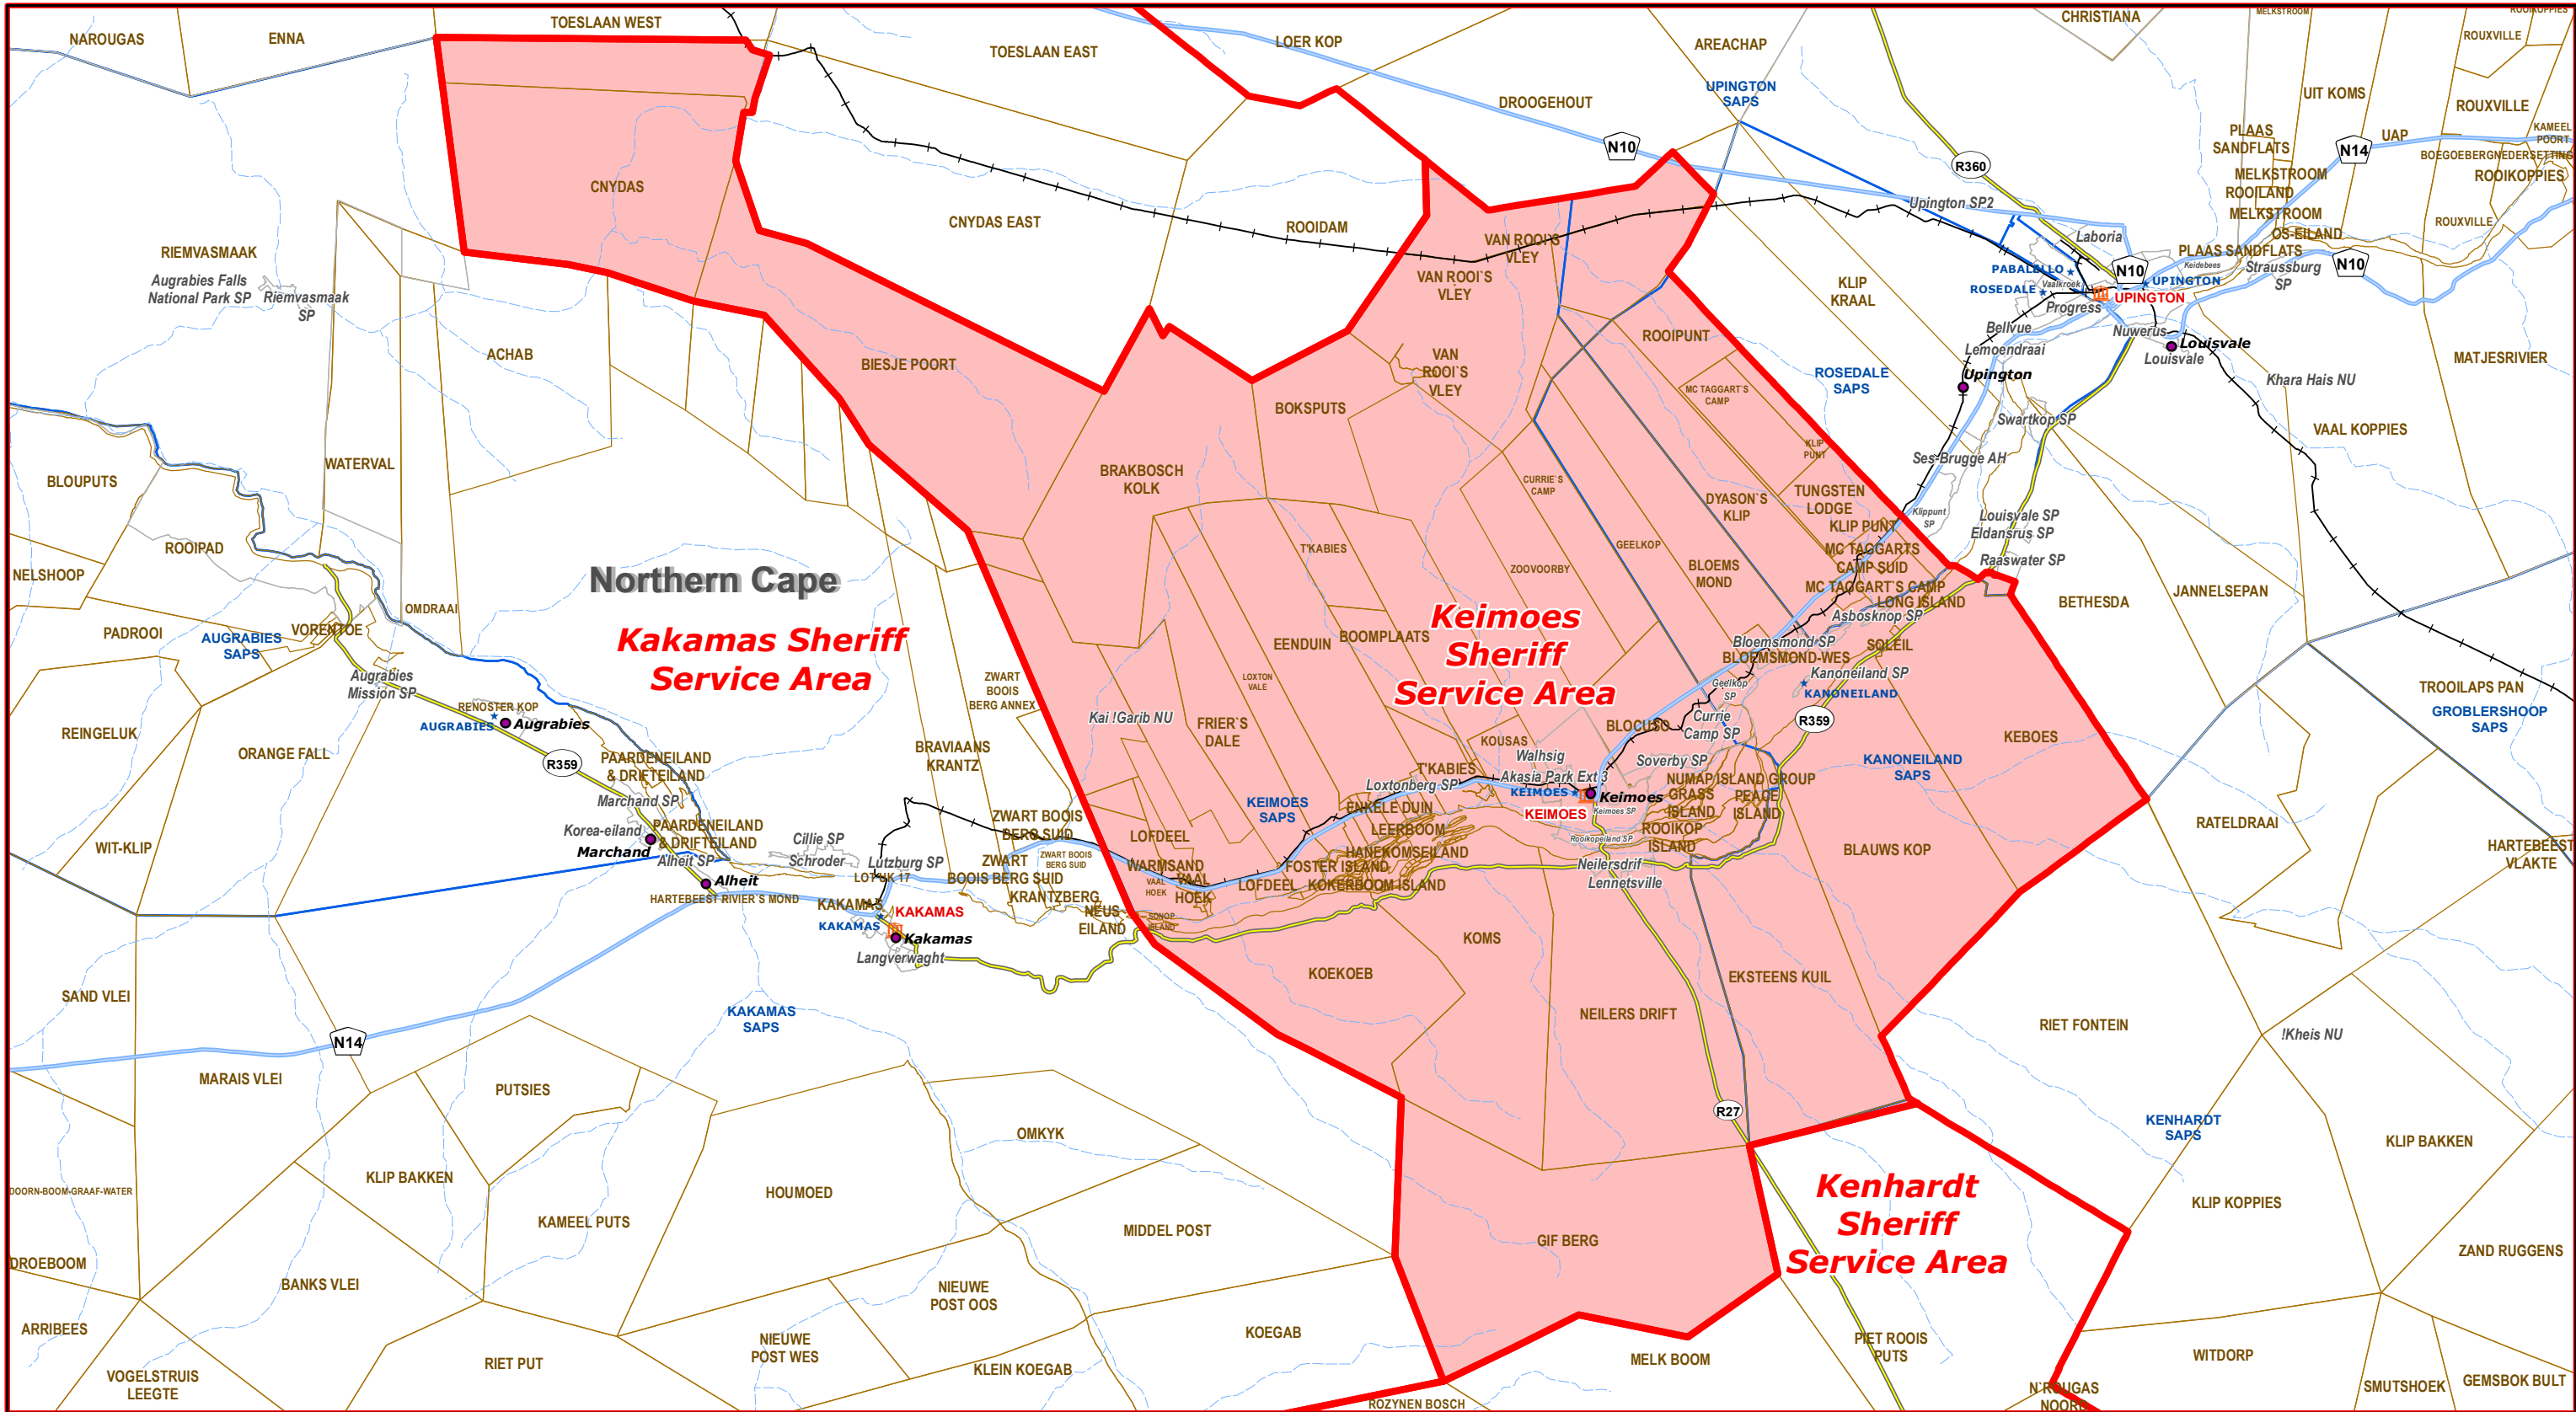

Keimoes Sheriff Service Area of ZF Mgcawu Magisterial District

Legend

- Main Town
- Main Courts
- Place of Sitting
- ★ Police Stations & Facilities
- ▲ Schools
- Health Facilities
- ~ Rivers
- National Roads
- Main Roads
- Railways
- Provinces
- Sheriff Service Area
- Traditional Councils
- Dams

Sheriff Service Areas

DATA SUPPLIED BY:

- Statistics South Africa
- Department of Water Affairs & Forestry
- Department of Provincial & Local Government
- Department of Health
- Department of Safety & Security
- Department of Education
- Department of Transport