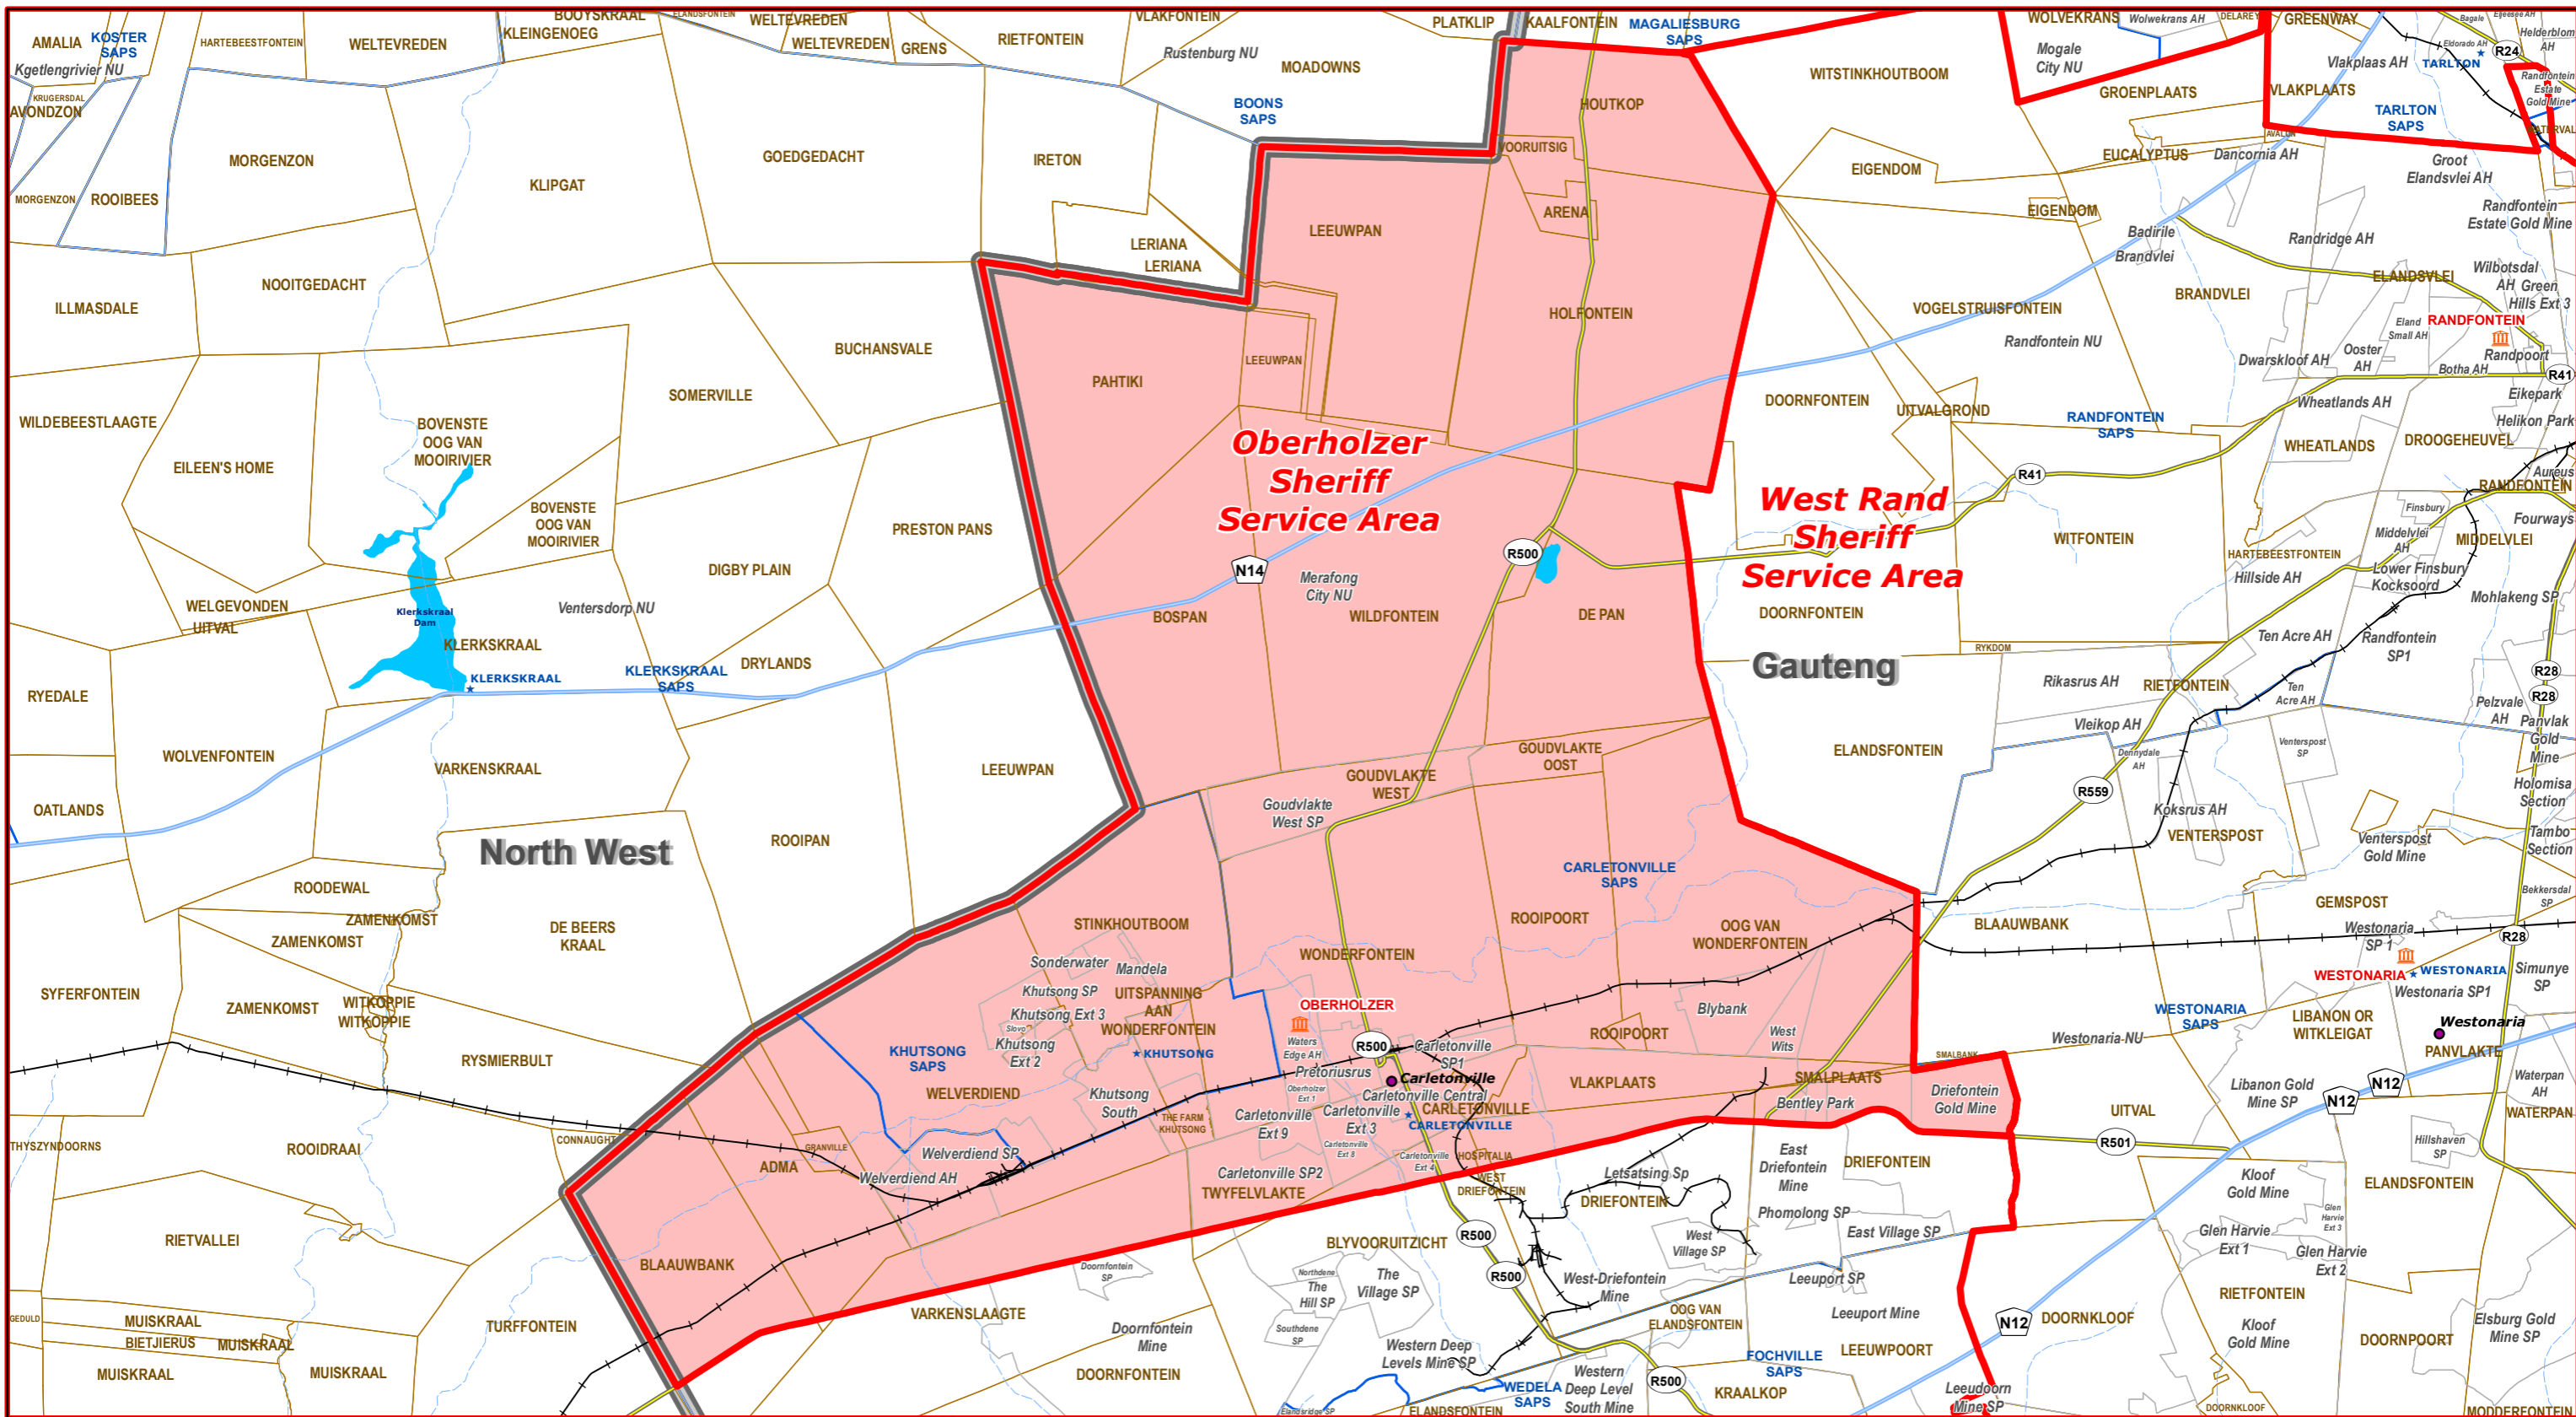

Oberholzer Sheriff Service Area of Merafong City Magisterial District

Legend

- Main Town
- Main Courts
- ★ Place of Sitting
- ★ Police Stations & Facilities
- ▲ Schools
- Health Facilities
- Rivers
- National Roads
- Main Roads
- Railways
- Provinces
- Sheriff Service Area
- Traditional Councils
- Dams

Sheriff Service Areas

DATA SUPPLIED BY:

- Statistics South Africa
- Department of Water Affairs & Forestry
- Department of Provincial & Local Government
- Department of Health
- Department of Safety & Security
- Department of Education
- Department of Transport