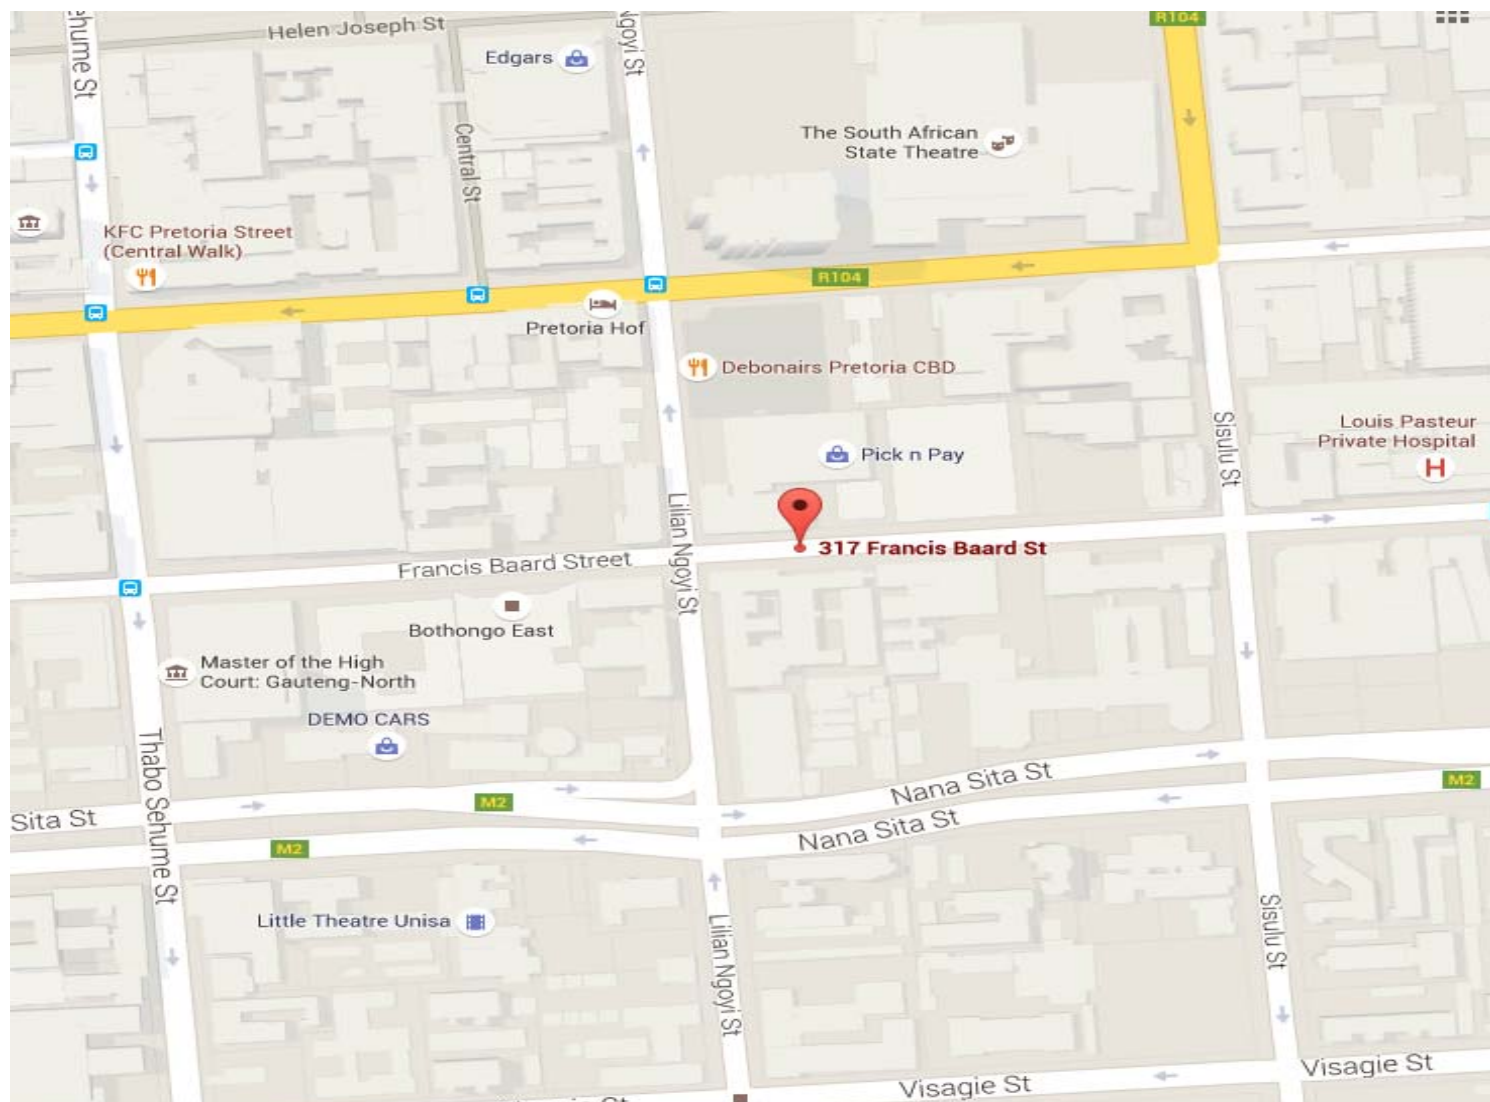

Justice College is located at 317 Francis Beard Street, Pretoria, 0002

Lacarno House, opposite the Tram-shed

GPS Coordinates: 25°44'56.2"S 28°11'37.4"E

- Please pass the Justice College building.
- The parking area is located immediately to your right.
- Please drive through the boom, and take a ticket.
- After you enter the parking area please turn to your right.
- You will see a second boom gate.
- Indicate to the security guards that you are here for a meeting with Justice College.
- You will drive through the boom gate to a covered parking area.
- Please proceed to the Justices College entrance located at 317 Francis Beard street.
- A security guard will accompany you when you exit the car park after the meeting, to ensure your no fee exit.