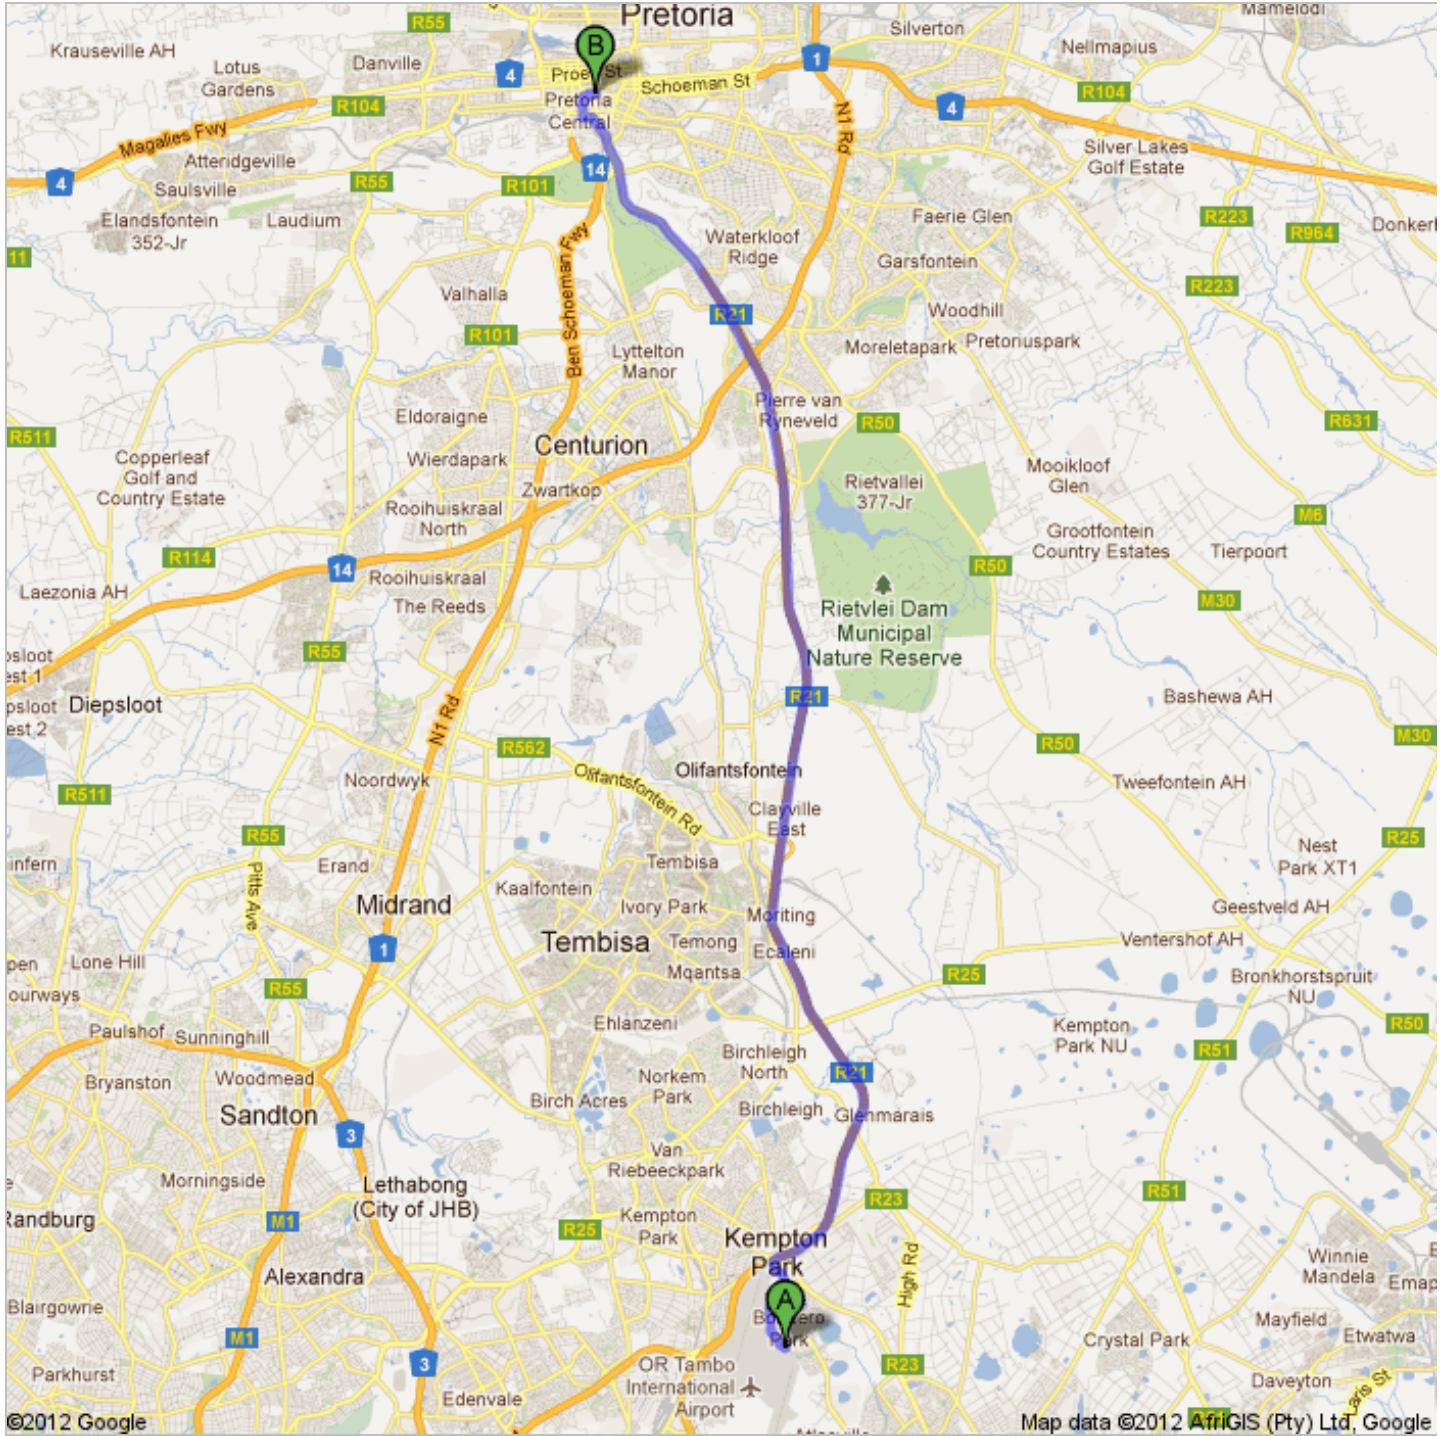

### Directions to 316 Andries St, Pretoria 0002

48,5 km – about 45 mins

SALU Building, Department of Justice and Constitutional Development

 O.R. Tambo, Kempton Park

- |   |  |                             |
|---|--|-----------------------------|
|   | 1. Head <b>northwest</b> on <b>Bonaero Dr</b> toward <b>Kanaero St</b><br>About 4 mins               | go 2,0 km<br>total 2,0 km   |
|    | 2. Turn left toward <b>Atlas Rd</b>  | go 250 m<br>total 2,3 km    |
|    | 3. Turn right onto <b>Atlas Rd</b>   | go 280 m<br>total 2,6 km    |
|    | 4. Take the 1st left to stay on <b>Atlas Rd</b><br>About 1 min                                       | go 350 m<br>total 2,9 km    |
|    | 5. Take exit <b>41</b> to merge onto <b>R21</b> toward <b>Kempton Park/Pretoria</b><br>About 29 mins | go 41,5 km<br>total 44,4 km |
|    | 6. Keep right at the fork<br>Continue to follow Nelson Mandela Dr<br>About 3 mins                    | go 1,3 km<br>total 45,7 km  |
|    | 7. Slight left onto <b>Andries St/M18</b>  | go 160 m<br>total 45,9 km   |
|   | 8. Continue straight to stay on <b>Andries St/M18</b><br>Continue to follow M18<br>About 1 min       | go 850 m<br>total 46,8 km   |
|   | 9. Slight left onto <b>Scheiding St/M11</b><br>Continue to follow M11<br>About 1 min                 | go 500 m<br>total 47,2 km   |
|   | 10. Continue onto <b>Bosman St/M18</b><br>About 3 mins   | go 550 m<br>total 47,8 km   |
|  | 11. Turn right onto <b>Skinner St/M2</b><br>About 1 min  | go 250 m<br>total 48,1 km   |
|  | 12. Take the 1st left onto <b>Paul Kruger St</b>   | go 140 m<br>total 48,2 km   |
|  | 13. Take the 1st right onto <b>Schoeman St</b>   | go 250 m<br>total 48,4 km   |
|  | 14. Take the 1st right onto <b>Andries St/M18</b><br>Destination will be on the left<br>About 1 min  | go 58 m<br>total 48,5 km    |