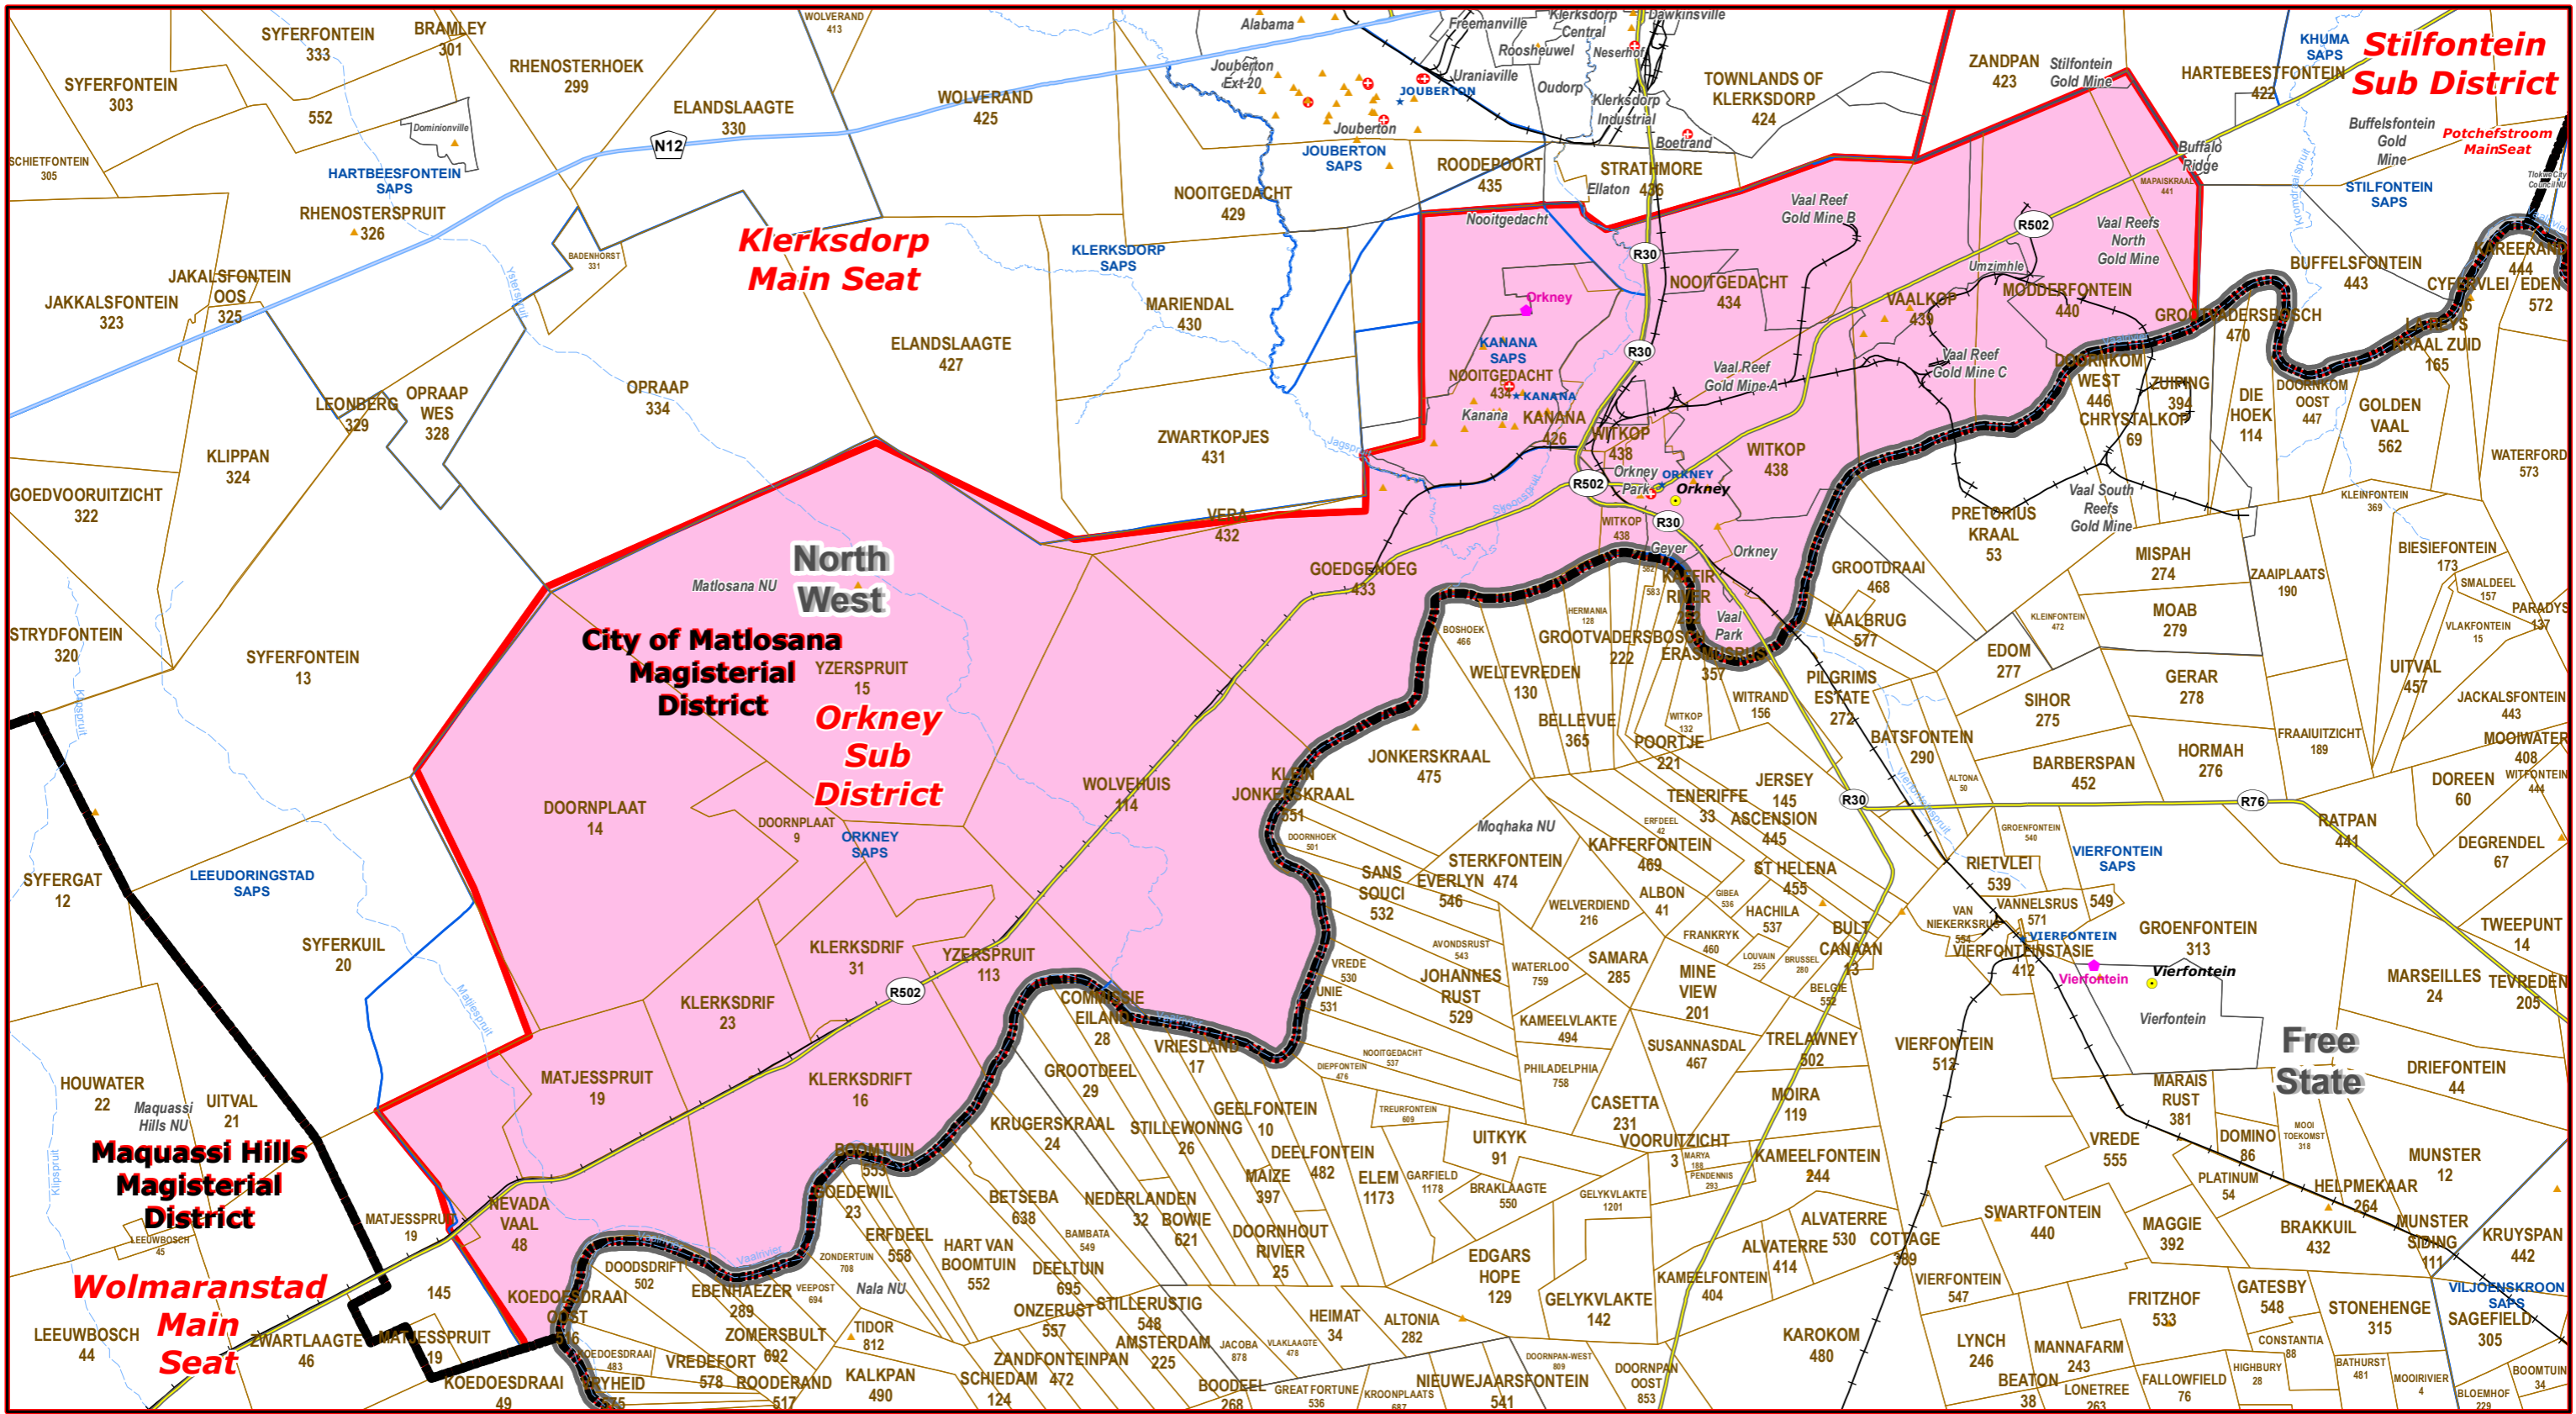

Orkney Sub District of City of Matlosana Magisterial District

- Legend**
- Main Town
 - Main Courts
 - Place of Sitting
 - Police Stations & Facilities
 - Schools
 - Health Facilities
 - Rivers
 - National Roads
 - Main Roads
 - Railways
 - Provinces
 - Proposed Magisterial District
 - Proposed Seat / Sub District
 - Traditional Councils
 - Dams

Main Seat / Sub District within the Magisterial District

DATA SUPPLIED BY:

- Statistics South Africa
- Department of Water Affairs & Forestry
- Department of Provincial & Local Government
- Department of Health
- Department of Safety & Security
- Department of Education
- Department of Transport