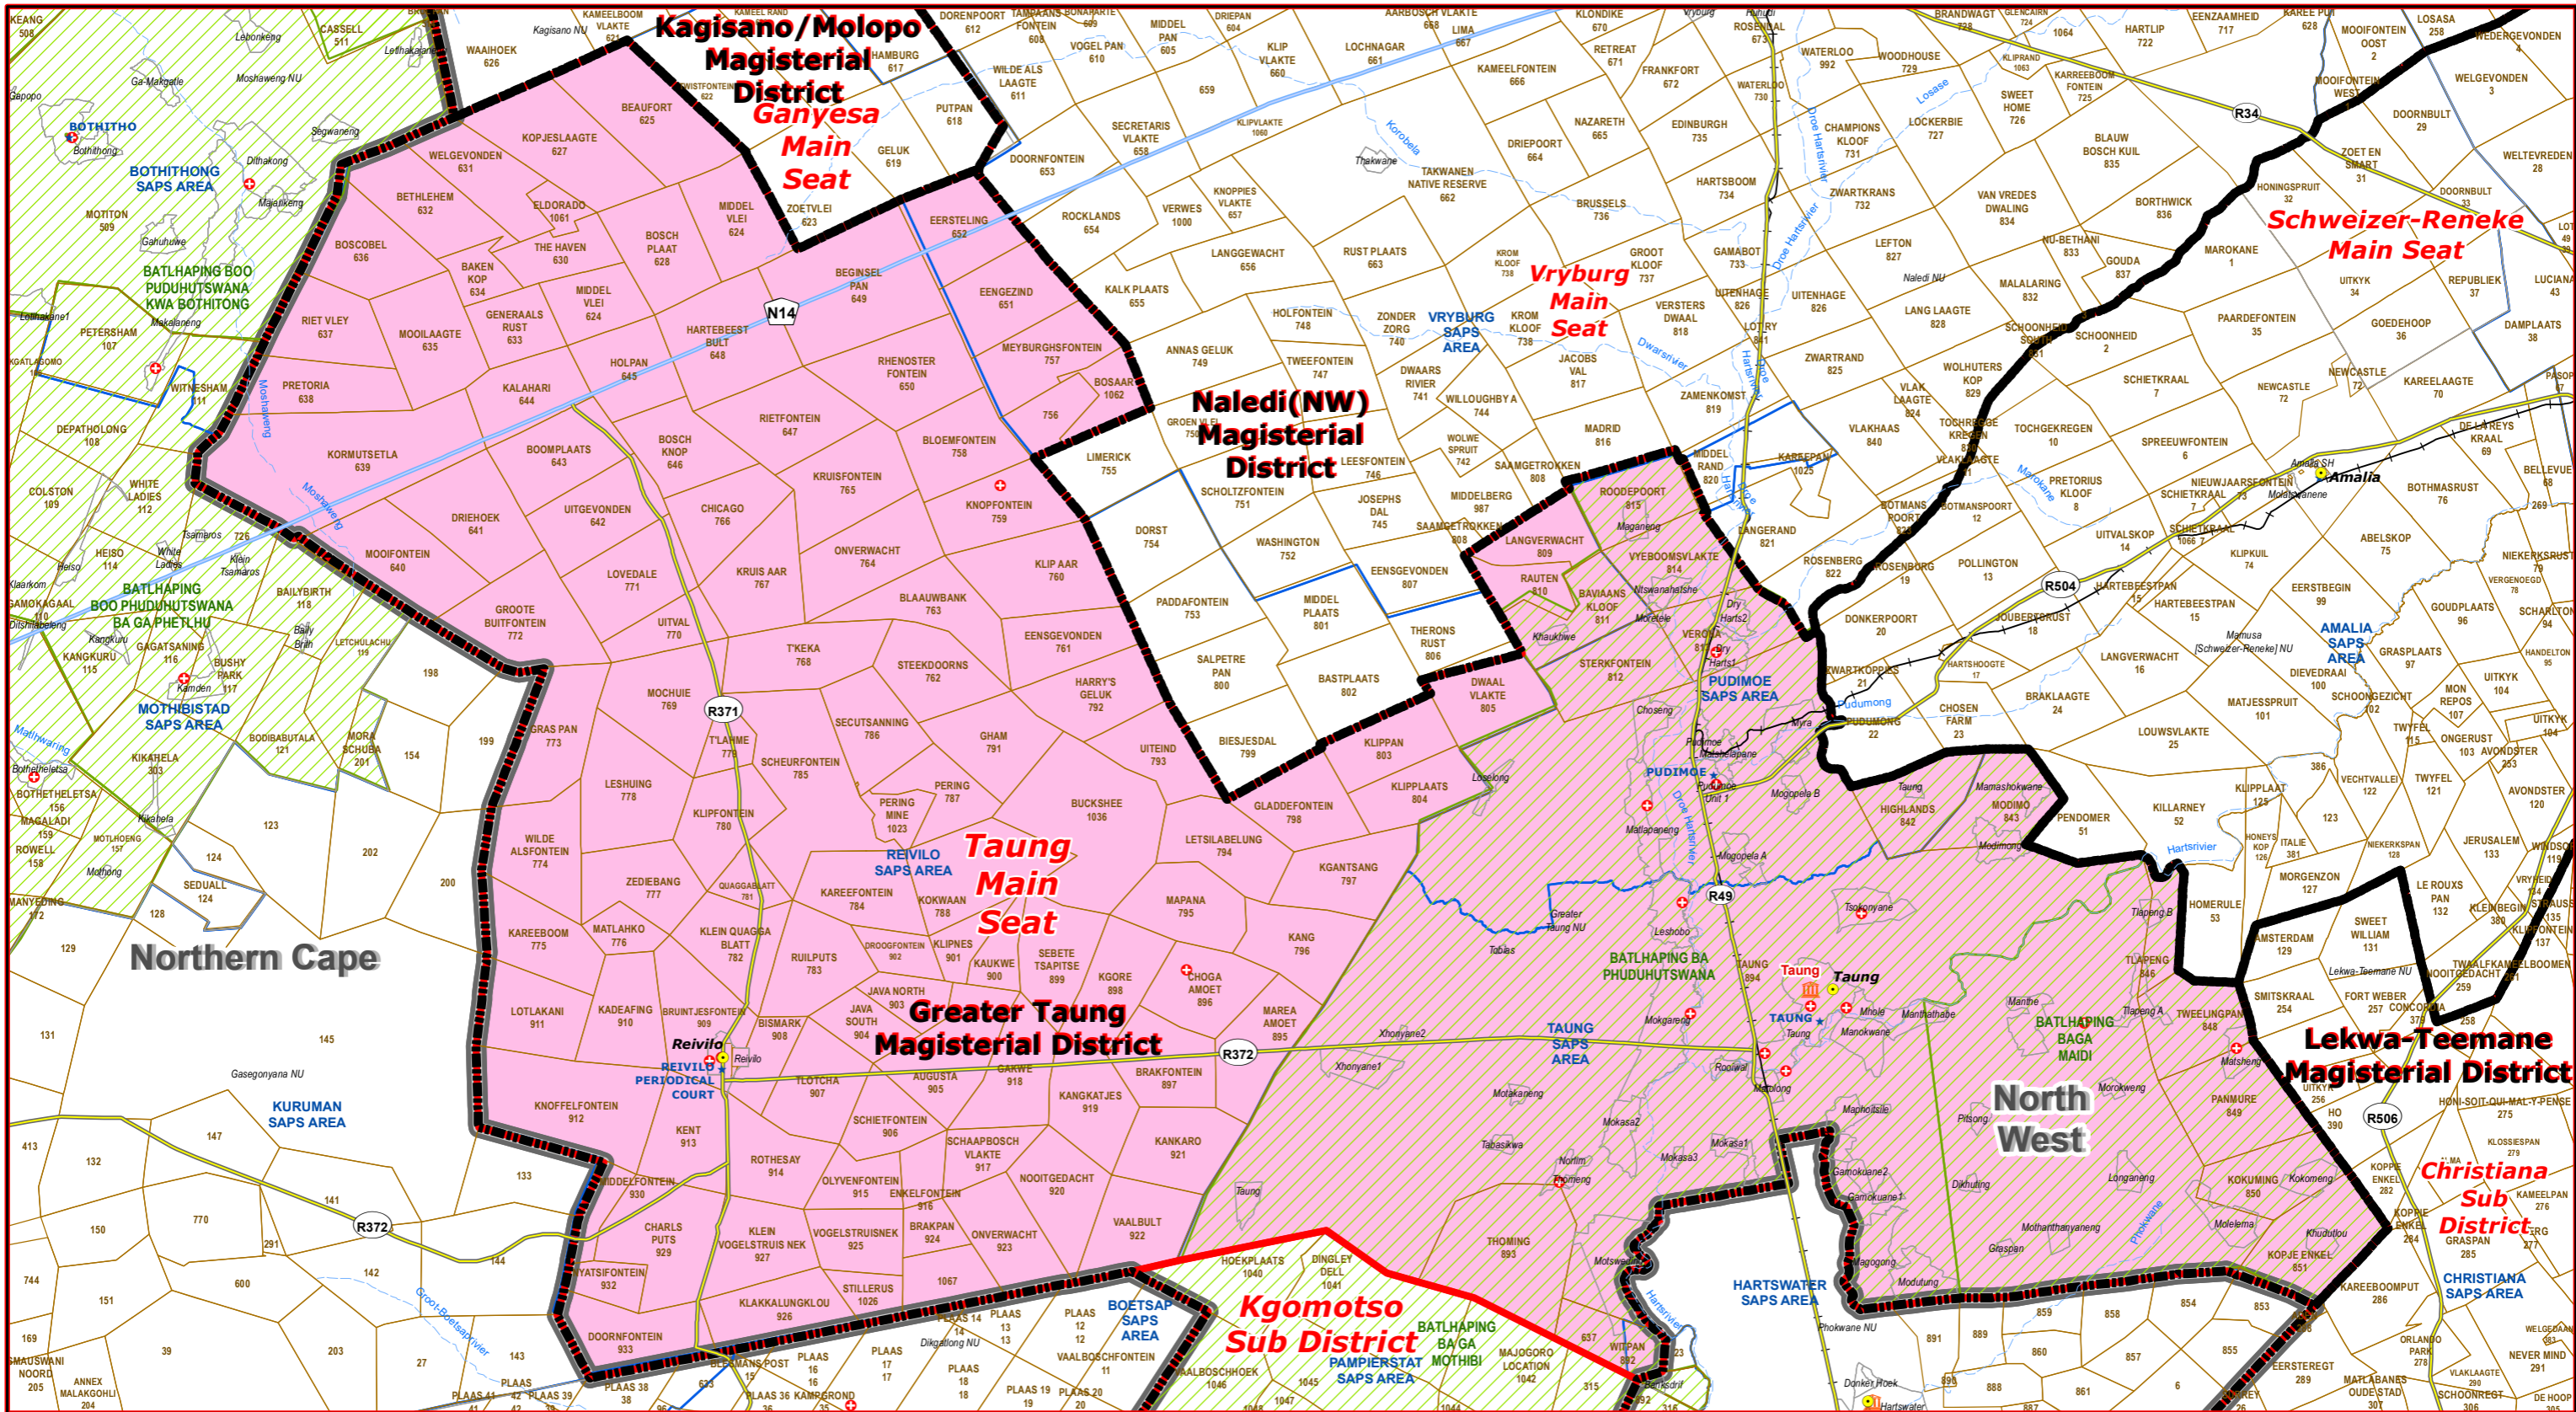

# Taung Main Seat of Greater Taung Magisterial District

- Legend**
- Main Town
  - Main Courts
  - Place of Sitting
  - ★ Police Stations & Facilities
  - ▲ Schools
  - Health Facilities
  - ~ Rivers
  - National Roads
  - Main Roads
  - Railways
  - Provinces
  - Proposed Magisterial District
  - Proposed Seat / Sub District
  - Traditional Councils
  - Dams

## Proposed Main Seat / Sub District within the Proposed Magisterial District

DATA SUPPLIED BY:

- Statistics South Africa
- Department of Water Affairs & Forestry
- Department of Provincial & Local Government
- Department of Health
- Department of Safety & Security
- Department of Education
- Department of Transport

**September 2017**