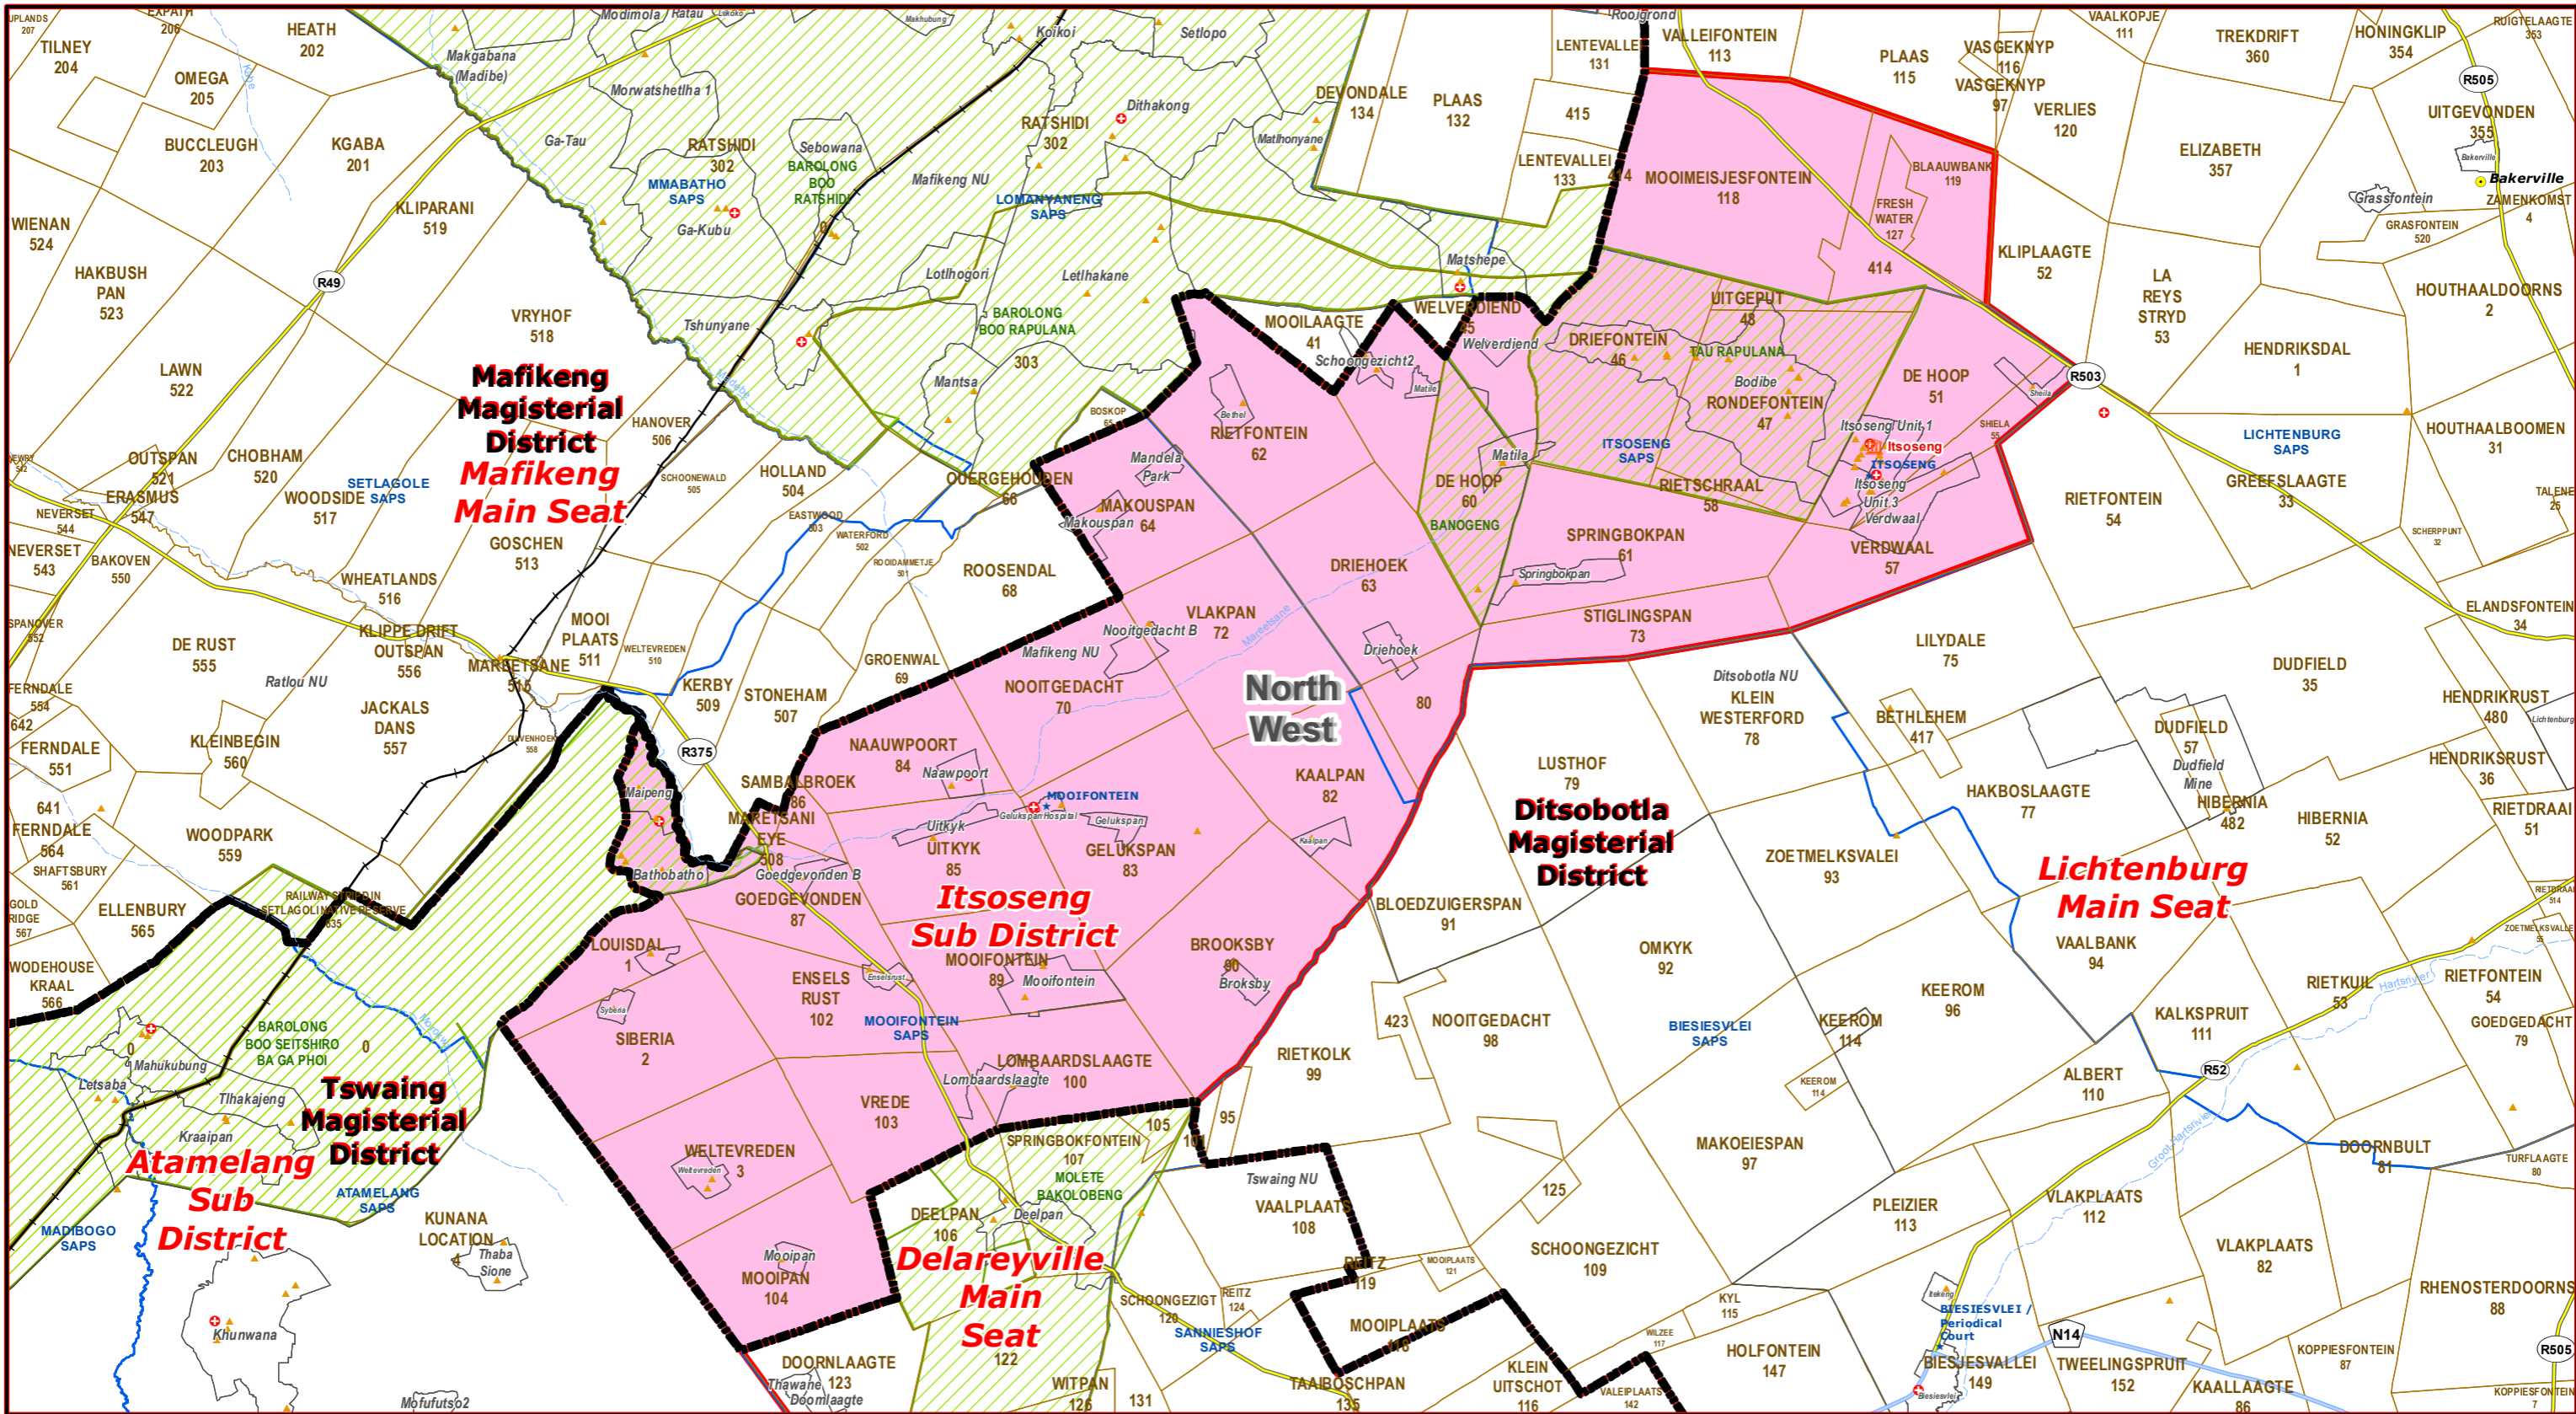

Itsoseng Sub District of Ditsobotla Magisterial District

- Legend**
- Main Town
 - Main Courts
 - Place of Sitting
 - ★ Police Stations & Facilities
 - ★ Schools
 - Health Facilities
 - Rivers
 - National Roads
 - Main Roads
 - Railways
 - Provinces
 - Proposed Magisterial District
 - Proposed Seat / Sub District
 - Traditional Councils
 - Dams

Proposed Main Seat / Sub District within the Proposed Magisterial District

DATA SUPPLIED BY:

- Statistics South Africa
- Department of Water Affairs & Forestry
- Department of Provincial & Local Government
- Department of Health
- Department of Safety & Security
- Department of Education
- Department of Transport