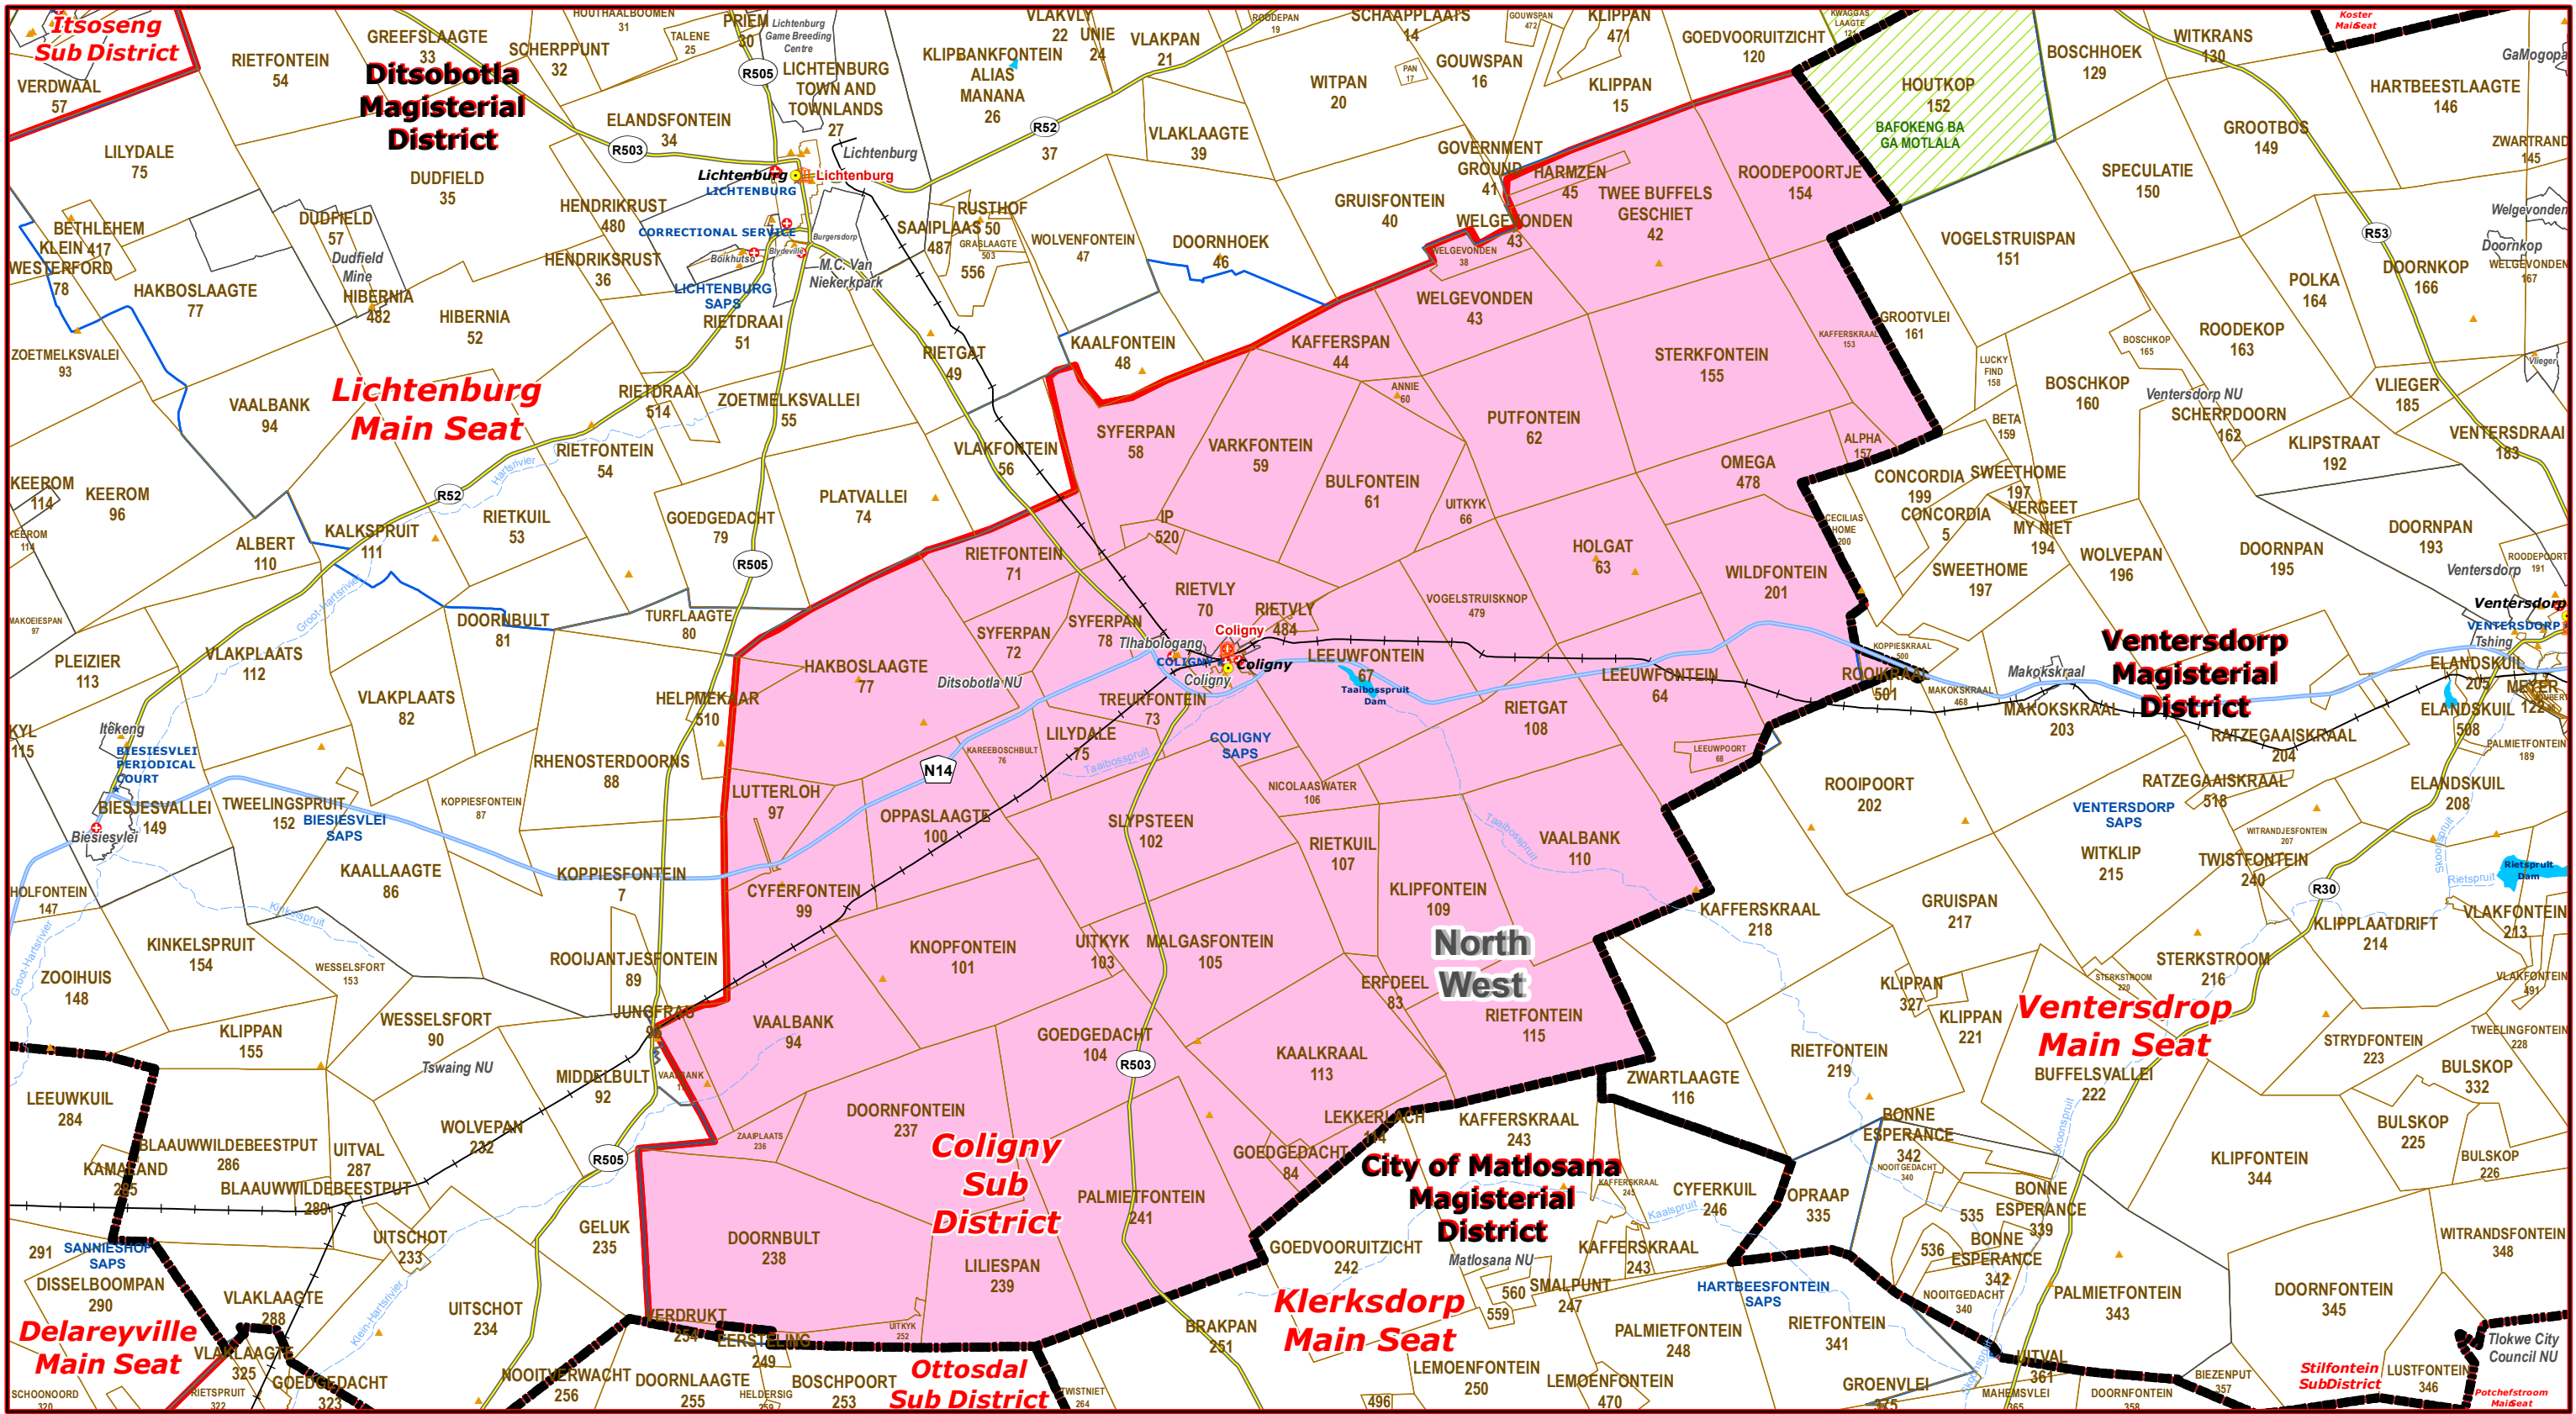

Coligny Sub District of Ditsobotla Magisterial District

Legend

- Main Town
- Main Courts
- Place of Sitting
- Police Stations & Facilities
- Schools
- Health Facilities
- Rivers
- National Roads
- Main Roads
- Railways
- Provinces
- Proposed Magisterial District
- Proposed Seat / Sub District
- Traditional Councils
- Dams

Main Seat / Sub District within the Magisterial District

DATA SUPPLIED BY:
 Statistics South Africa
 Department of Water Affairs & Forestry
 Department of Provincial & Local Government
 Department of Health
 Department of Safety & Security
 Department of Education
 Department of Transport