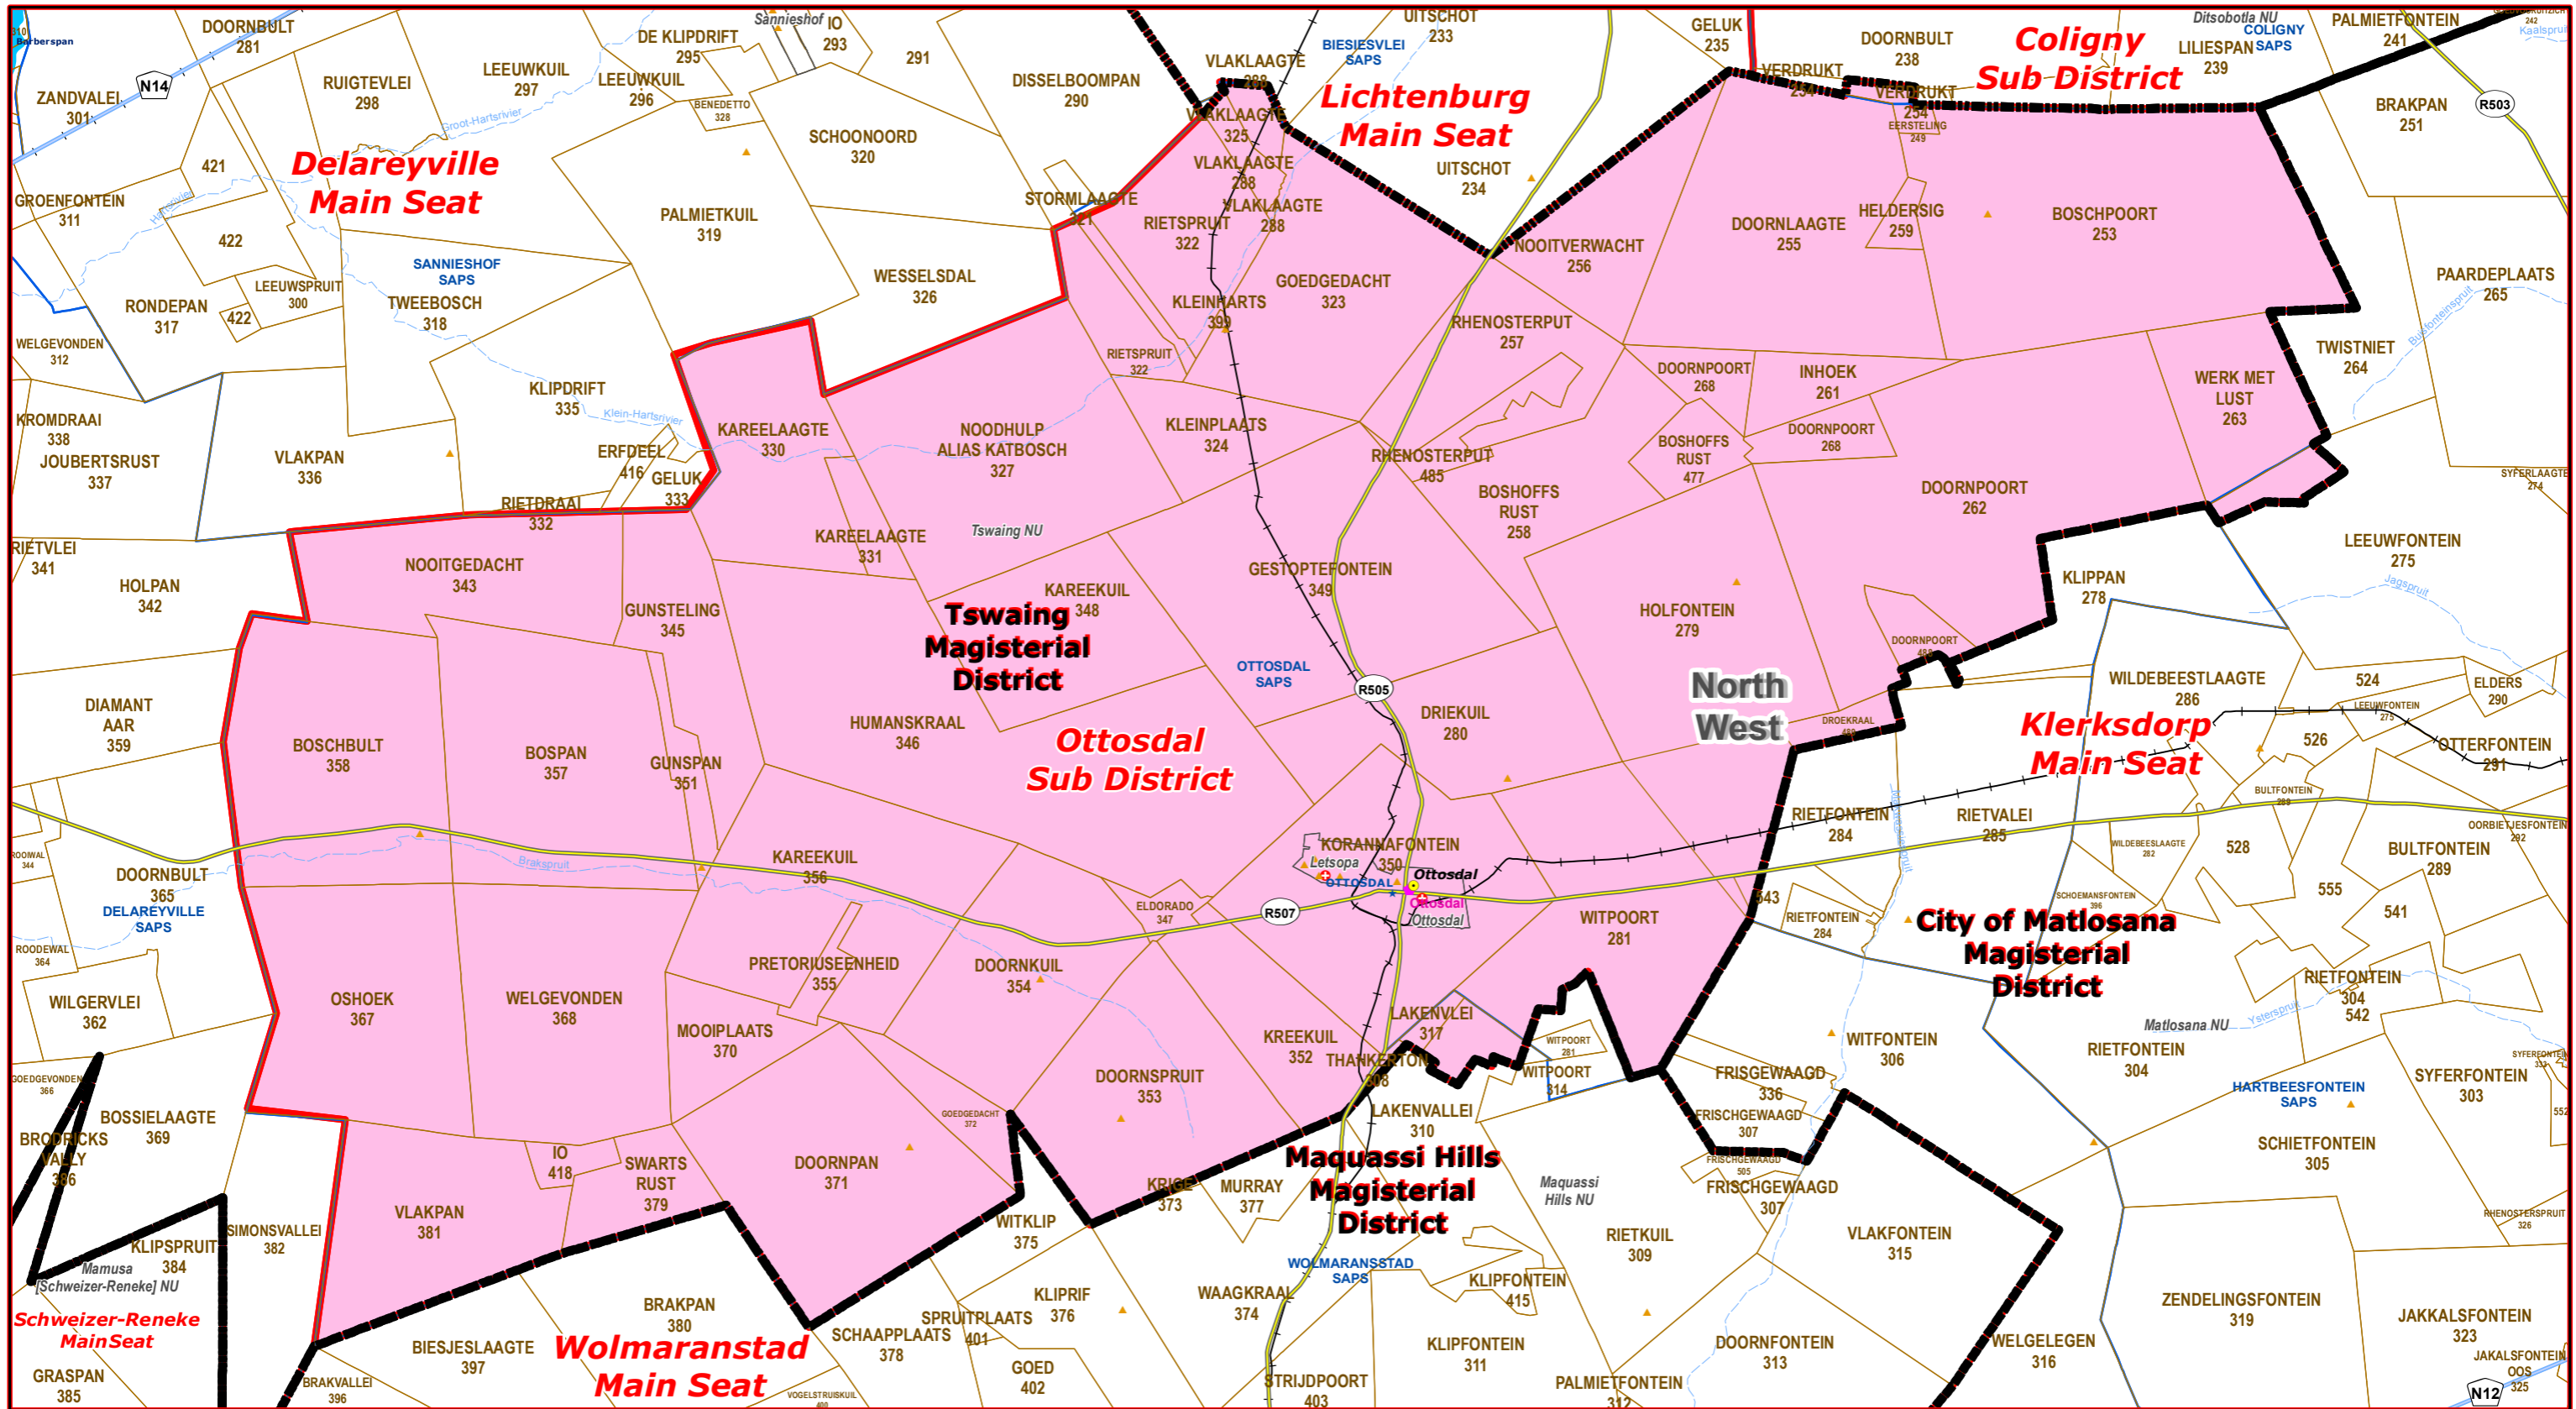

Ottosdal Sub District of Tswaing Magisterial District

Legend

- Main Town
- Main Courts
- Place of Sitting
- Police Stations & Facilities
- Schools
- Health Facilities
- Rivers
- National Roads
- Main Roads
- Railways
- Provinces
- Proposed Magisterial District
- Proposed Seat / Sub District
- Traditional Councils
- Dams

Main Seat / Sub District within the Magisterial District

DATA SUPPLIED BY:

- Statistics South Africa
- Department of Water Affairs & Forestry
- Department of Provincial & Local Government
- Department of Health
- Department of Safety & Security
- Department of Education
- Department of Transport