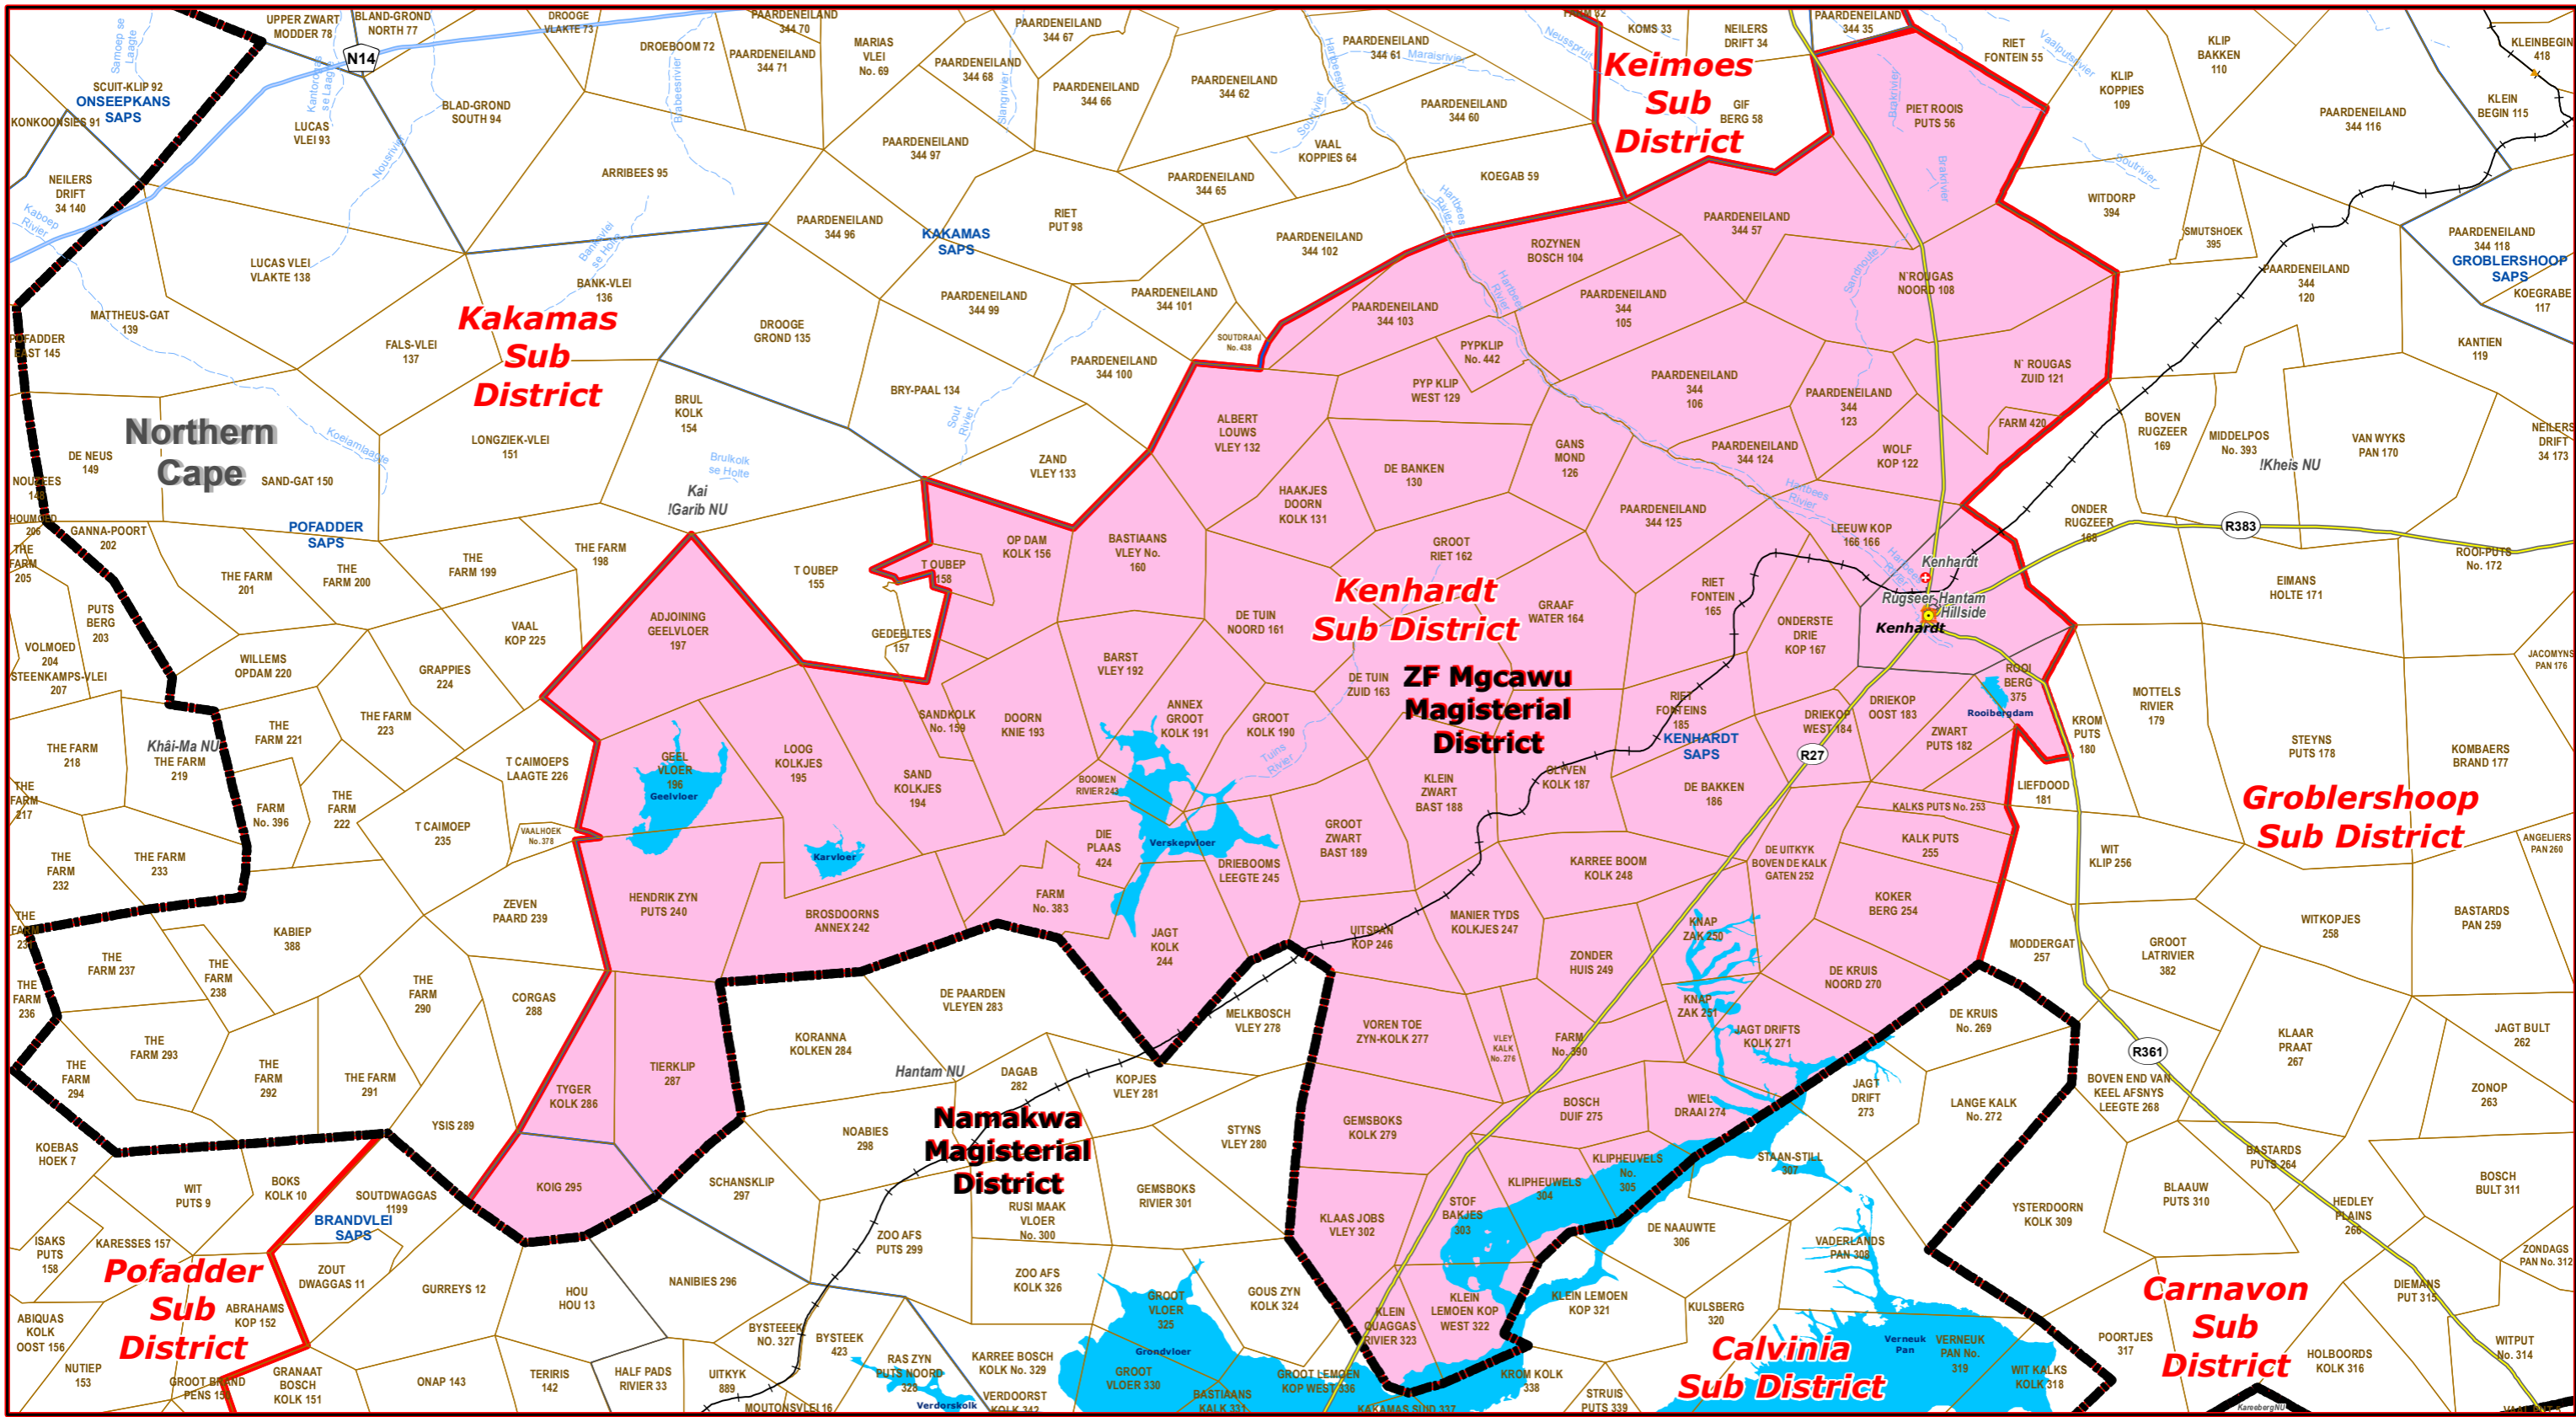

Kenhardt Sub District of ZF Mgcawu Magisterial District

Legend

- Main Town
- Main Courts
- Place of Sitting
- ★ Police Stations & Facilities
- ▲ Schools
- Health Facilities
- ~ Rivers
- National Roads
- Main Roads
- Railways
- Provinces
- Proposed Magisterial District
- Proposed Seat / Sub District
- Traditional Councils
- Dams

Proposed Main Seat / Sub District within the Proposed Magisterial District

DATA SUPPLIED BY:

- Statistics South Africa
- Department of Water Affairs & Forestry
- Department of Provincial & Local Government
- Department of Health
- Department of Safety & Security
- Department of Education
- Department of Transport