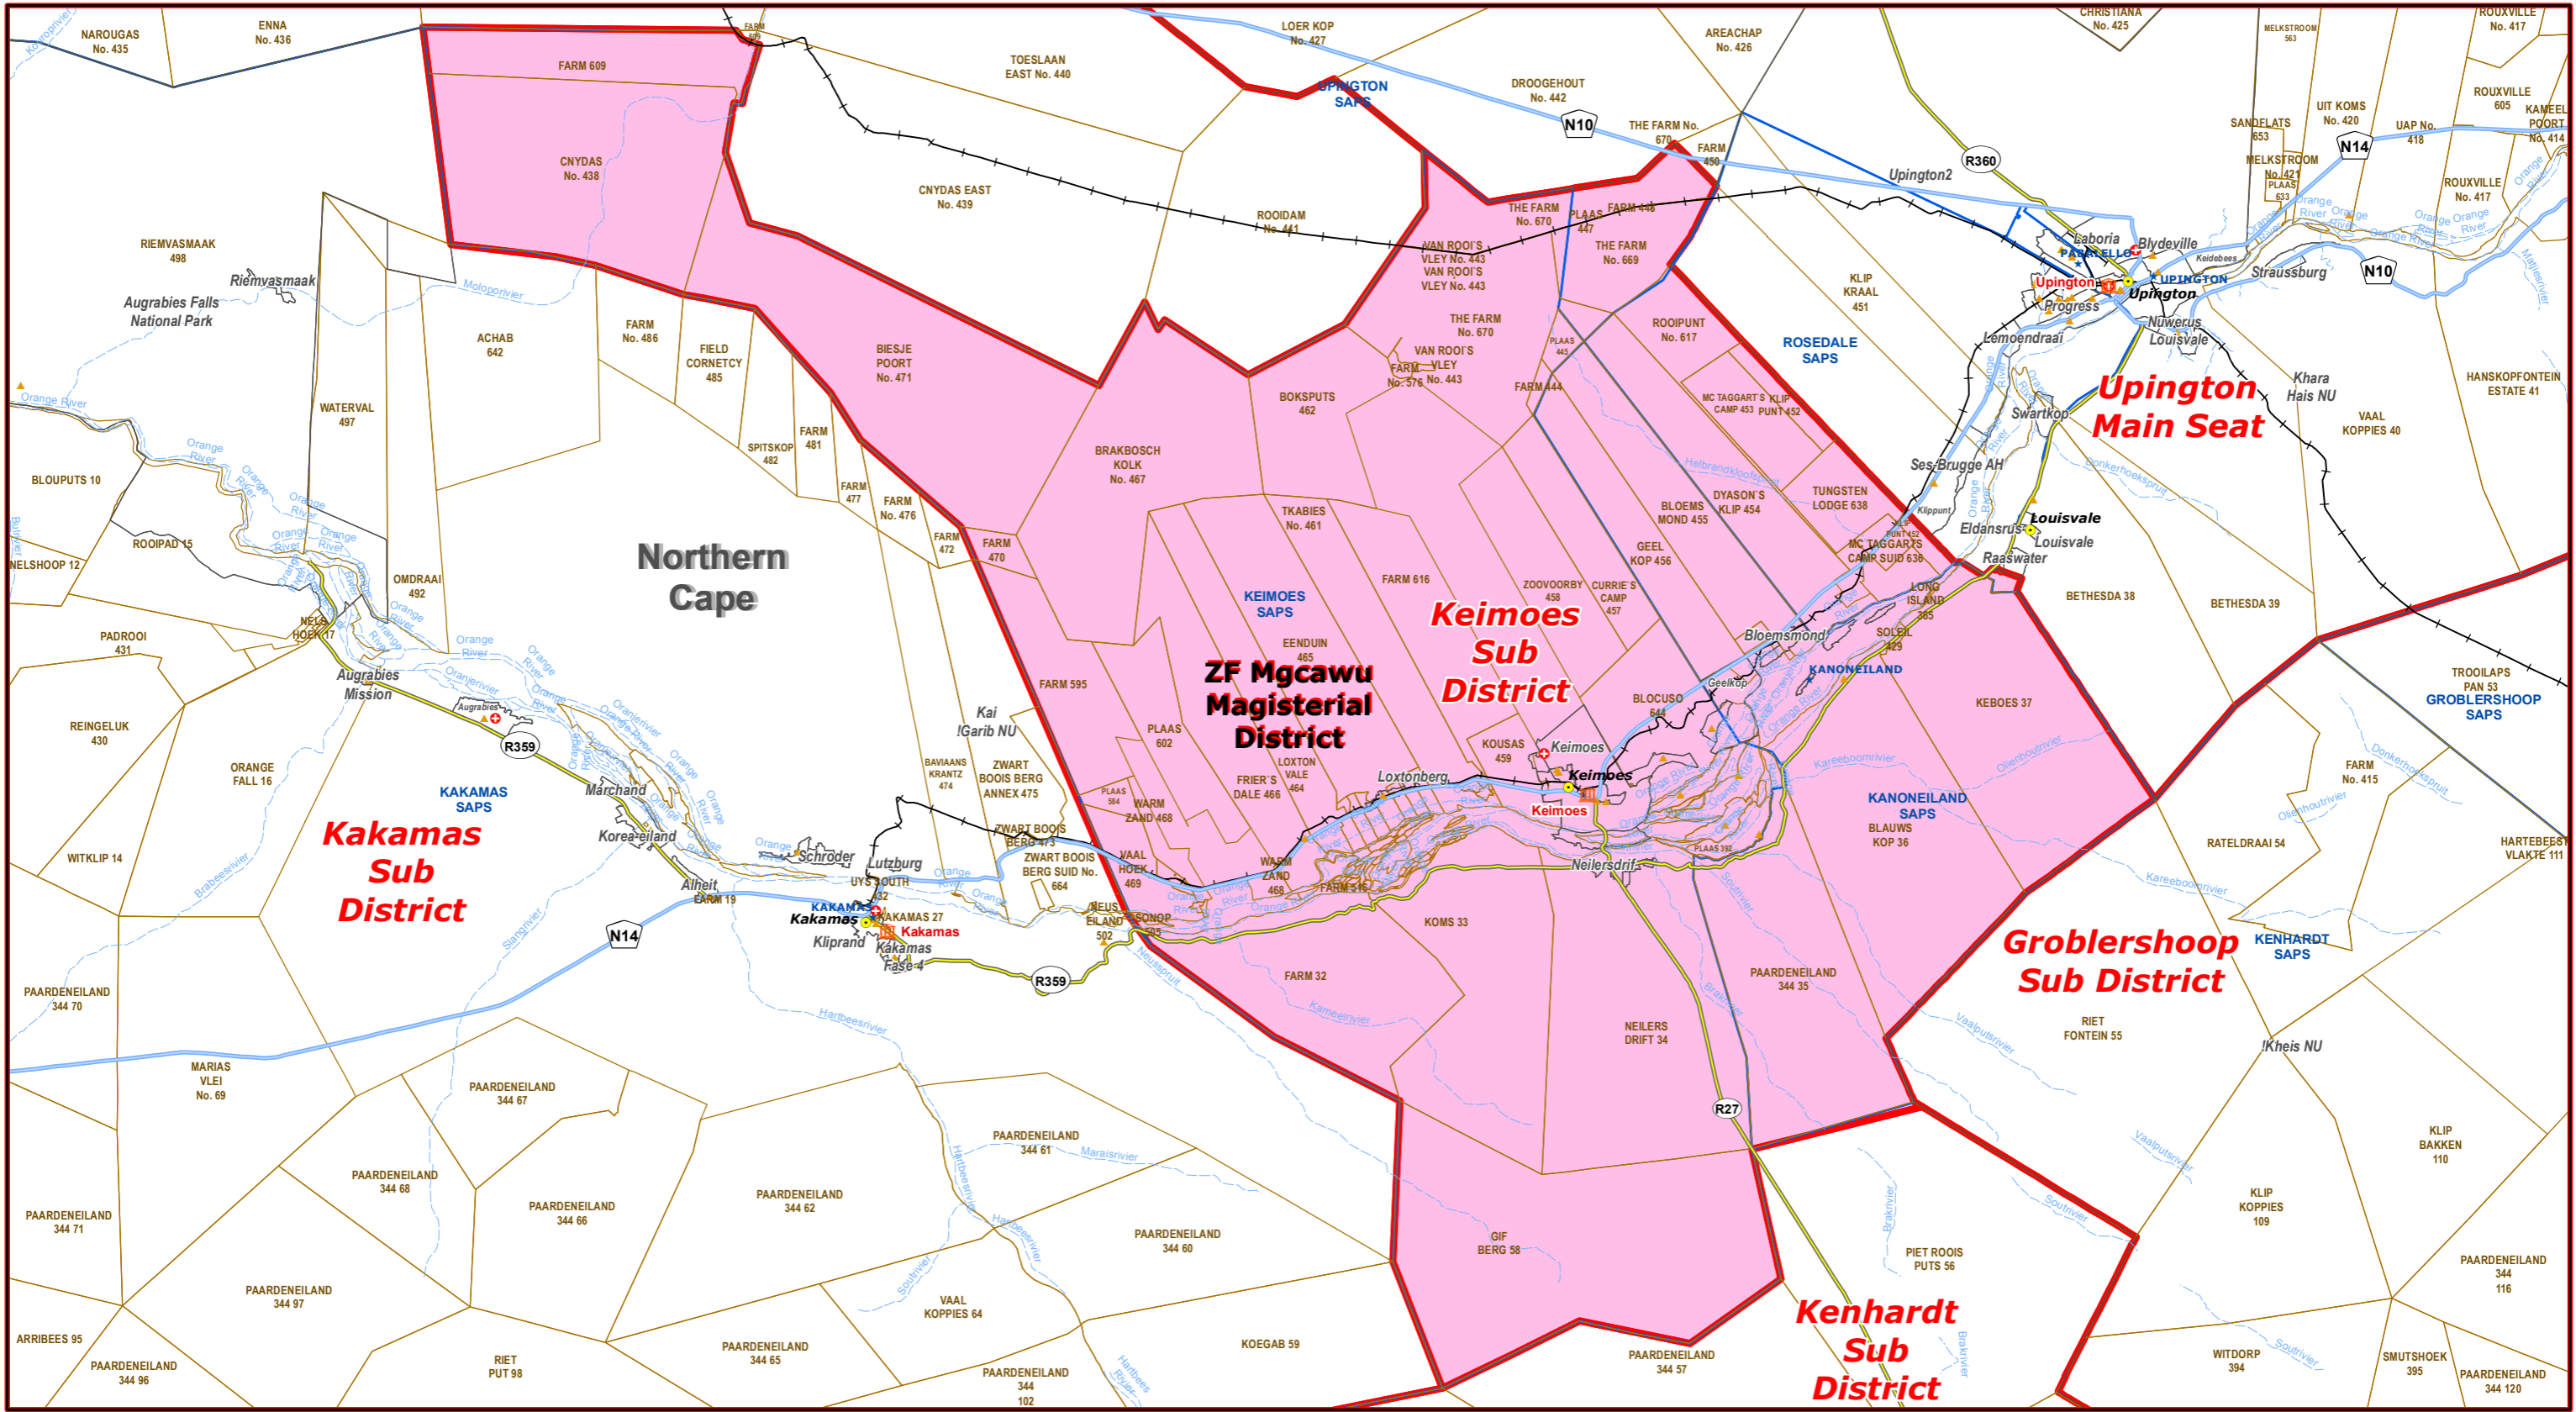

Keimoes Sub District of ZF Mgcawu Magisterial District

Legend

- Main Town
- Main Courts
- Place of Sitting
- Police Stations & Facilities
- Schools
- Health Facilities
- Rivers
- National Roads
- Main Roads
- Railways
- Provinces
- Proposed Magisterial District
- Proposed Seat / Sub District
- Traditional Councils
- Dams

Proposed Main Seat / Sub District within the Proposed Magisterial District

DATA SUPPLIED BY:
 Statistics South Africa
 Department of Water Affairs & Forestry
 Department of Provincial & Local Government
 Department of Health
 Department of Safety & Security
 Department of Education
 Department of Transport