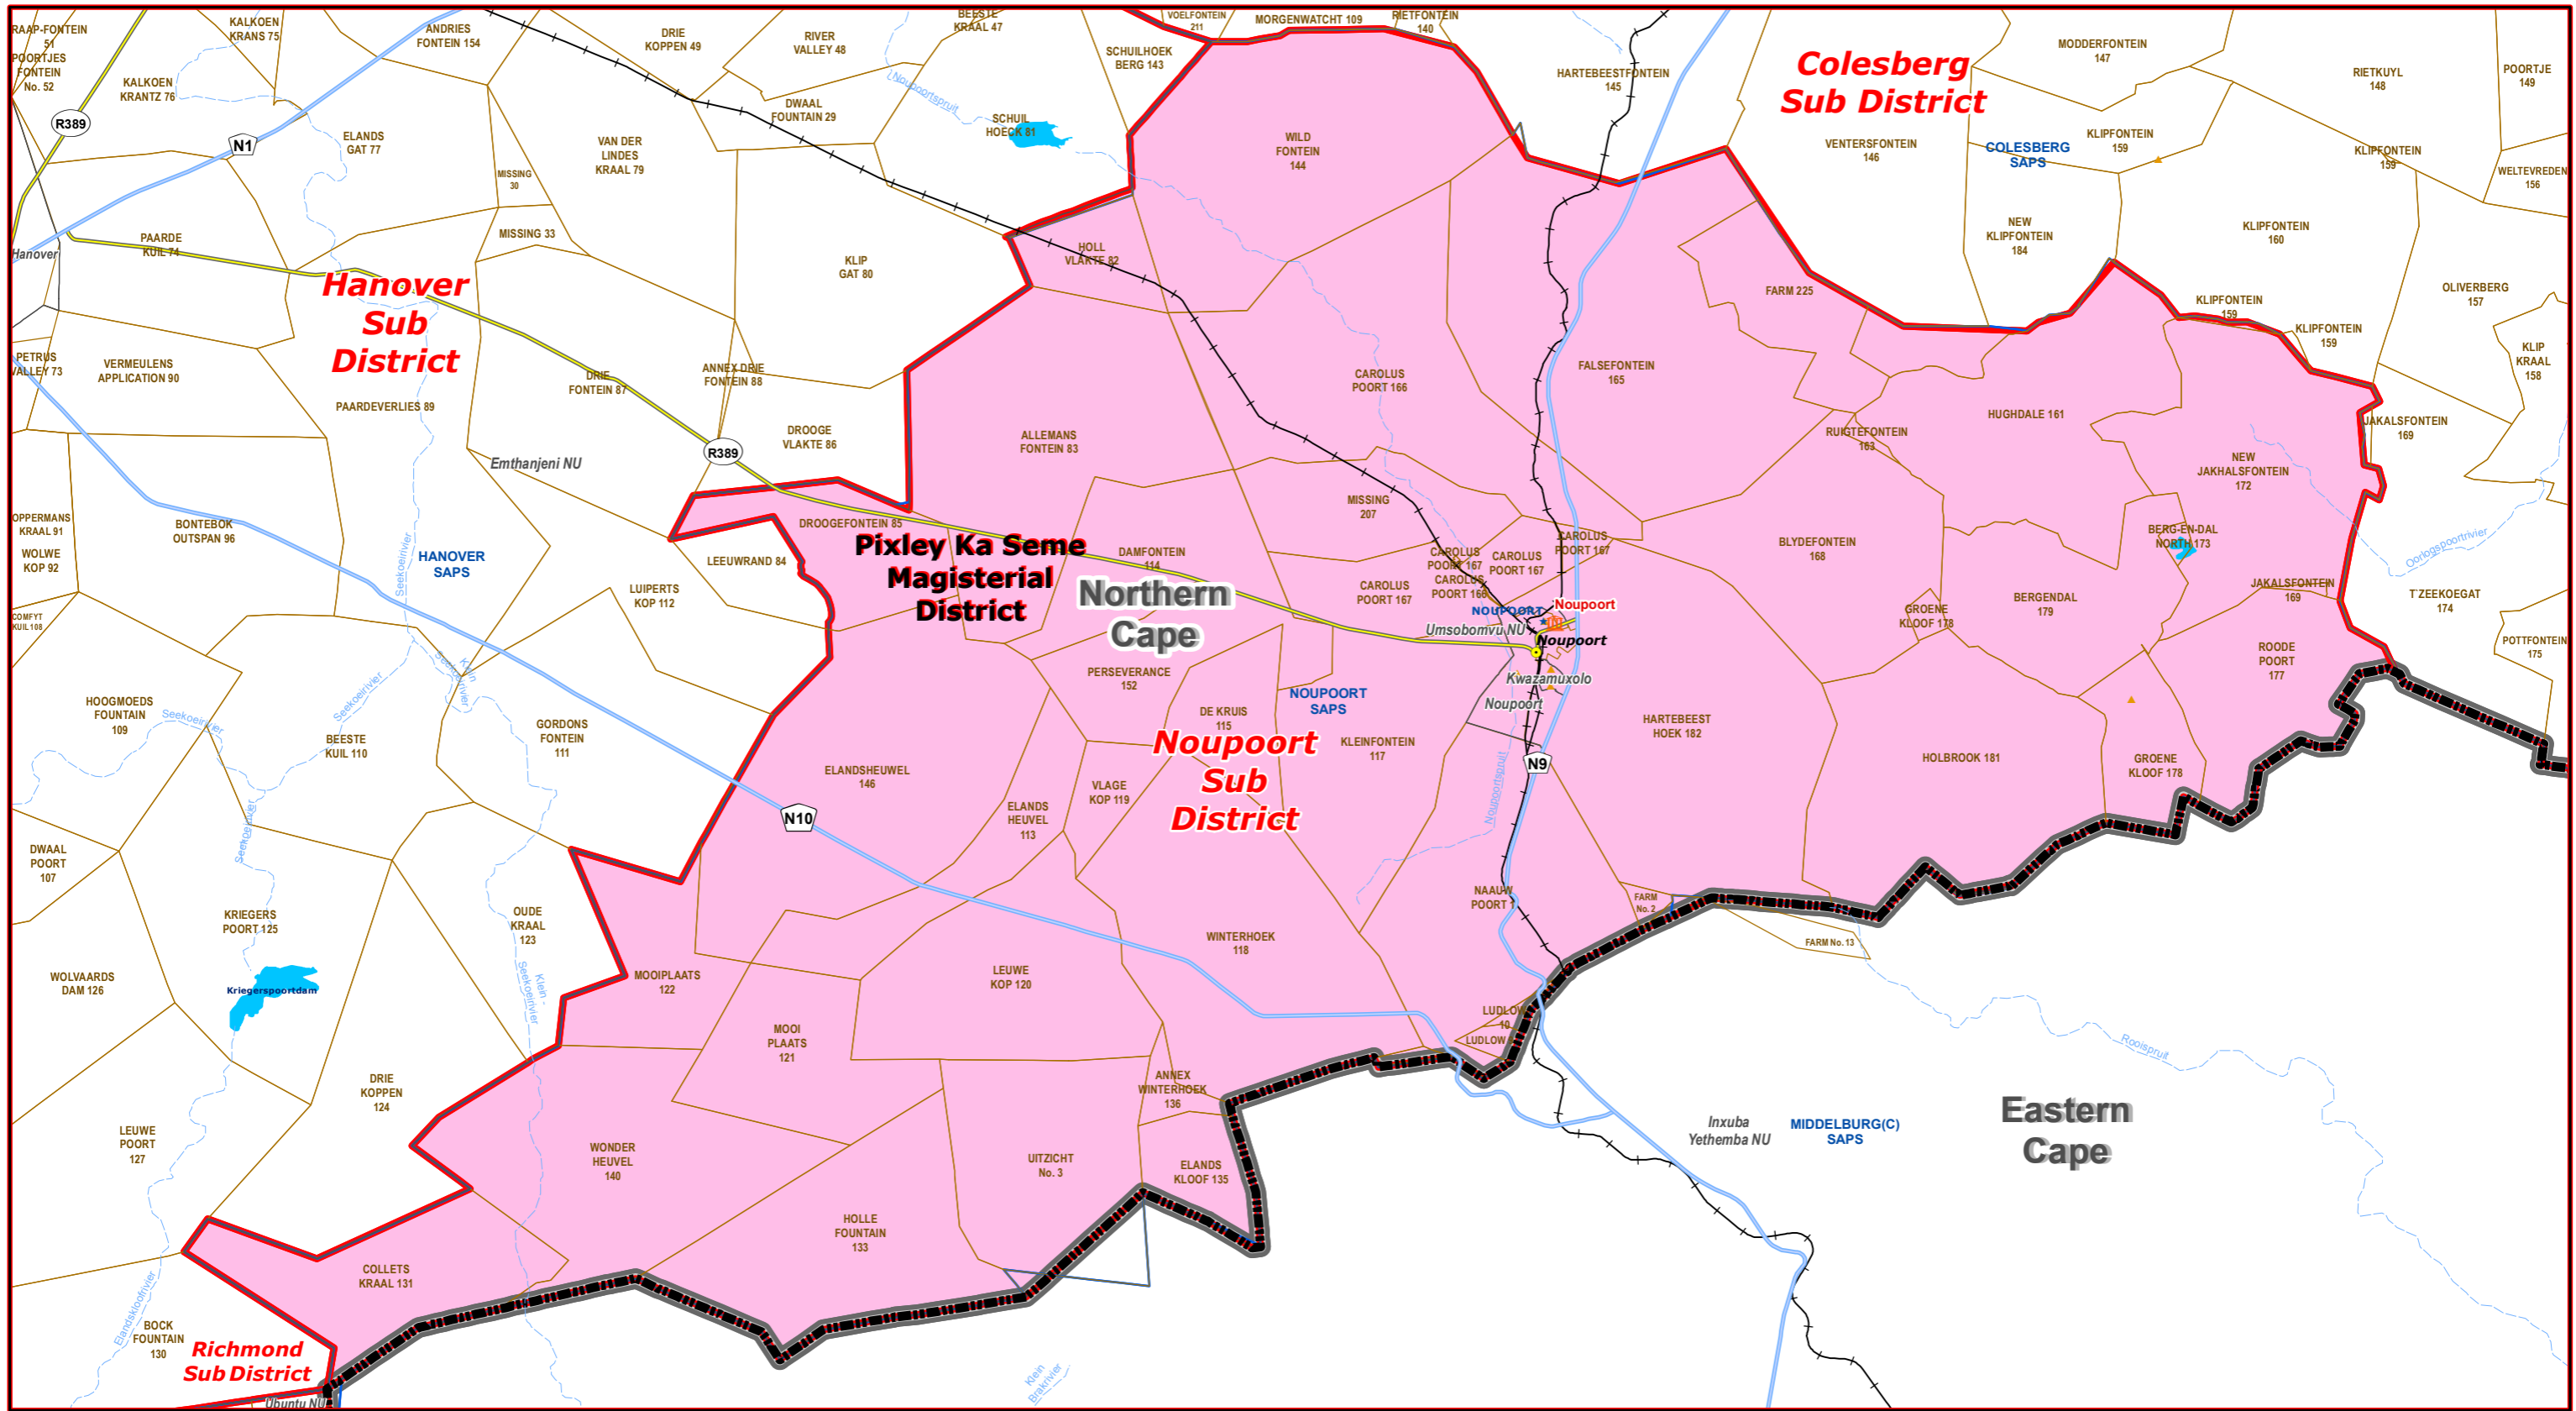

Noupoort Sub District of Pixley Ka Seme Magisterial District

Legend

- Main Town
- Main Courts
- ★ Place of Sitting
- ★ Police Stations & Facilities
- ★ Schools
- Health Facilities
- Rivers
- National Roads
- Main Roads
- Railways
- Provinces
- Proposed Magisterial District
- Proposed Seat / Sub District
- Traditional Councils
- Dams

Proposed Main Seat / Sub District within the Proposed Magisterial District

DATA SUPPLIED BY:
 Statistics South Africa
 Department of Water Affairs & Forestry
 Department of Provincial & Local Government
 Department of Health
 Department of Safety & Security
 Department of Education
 Department of Transport