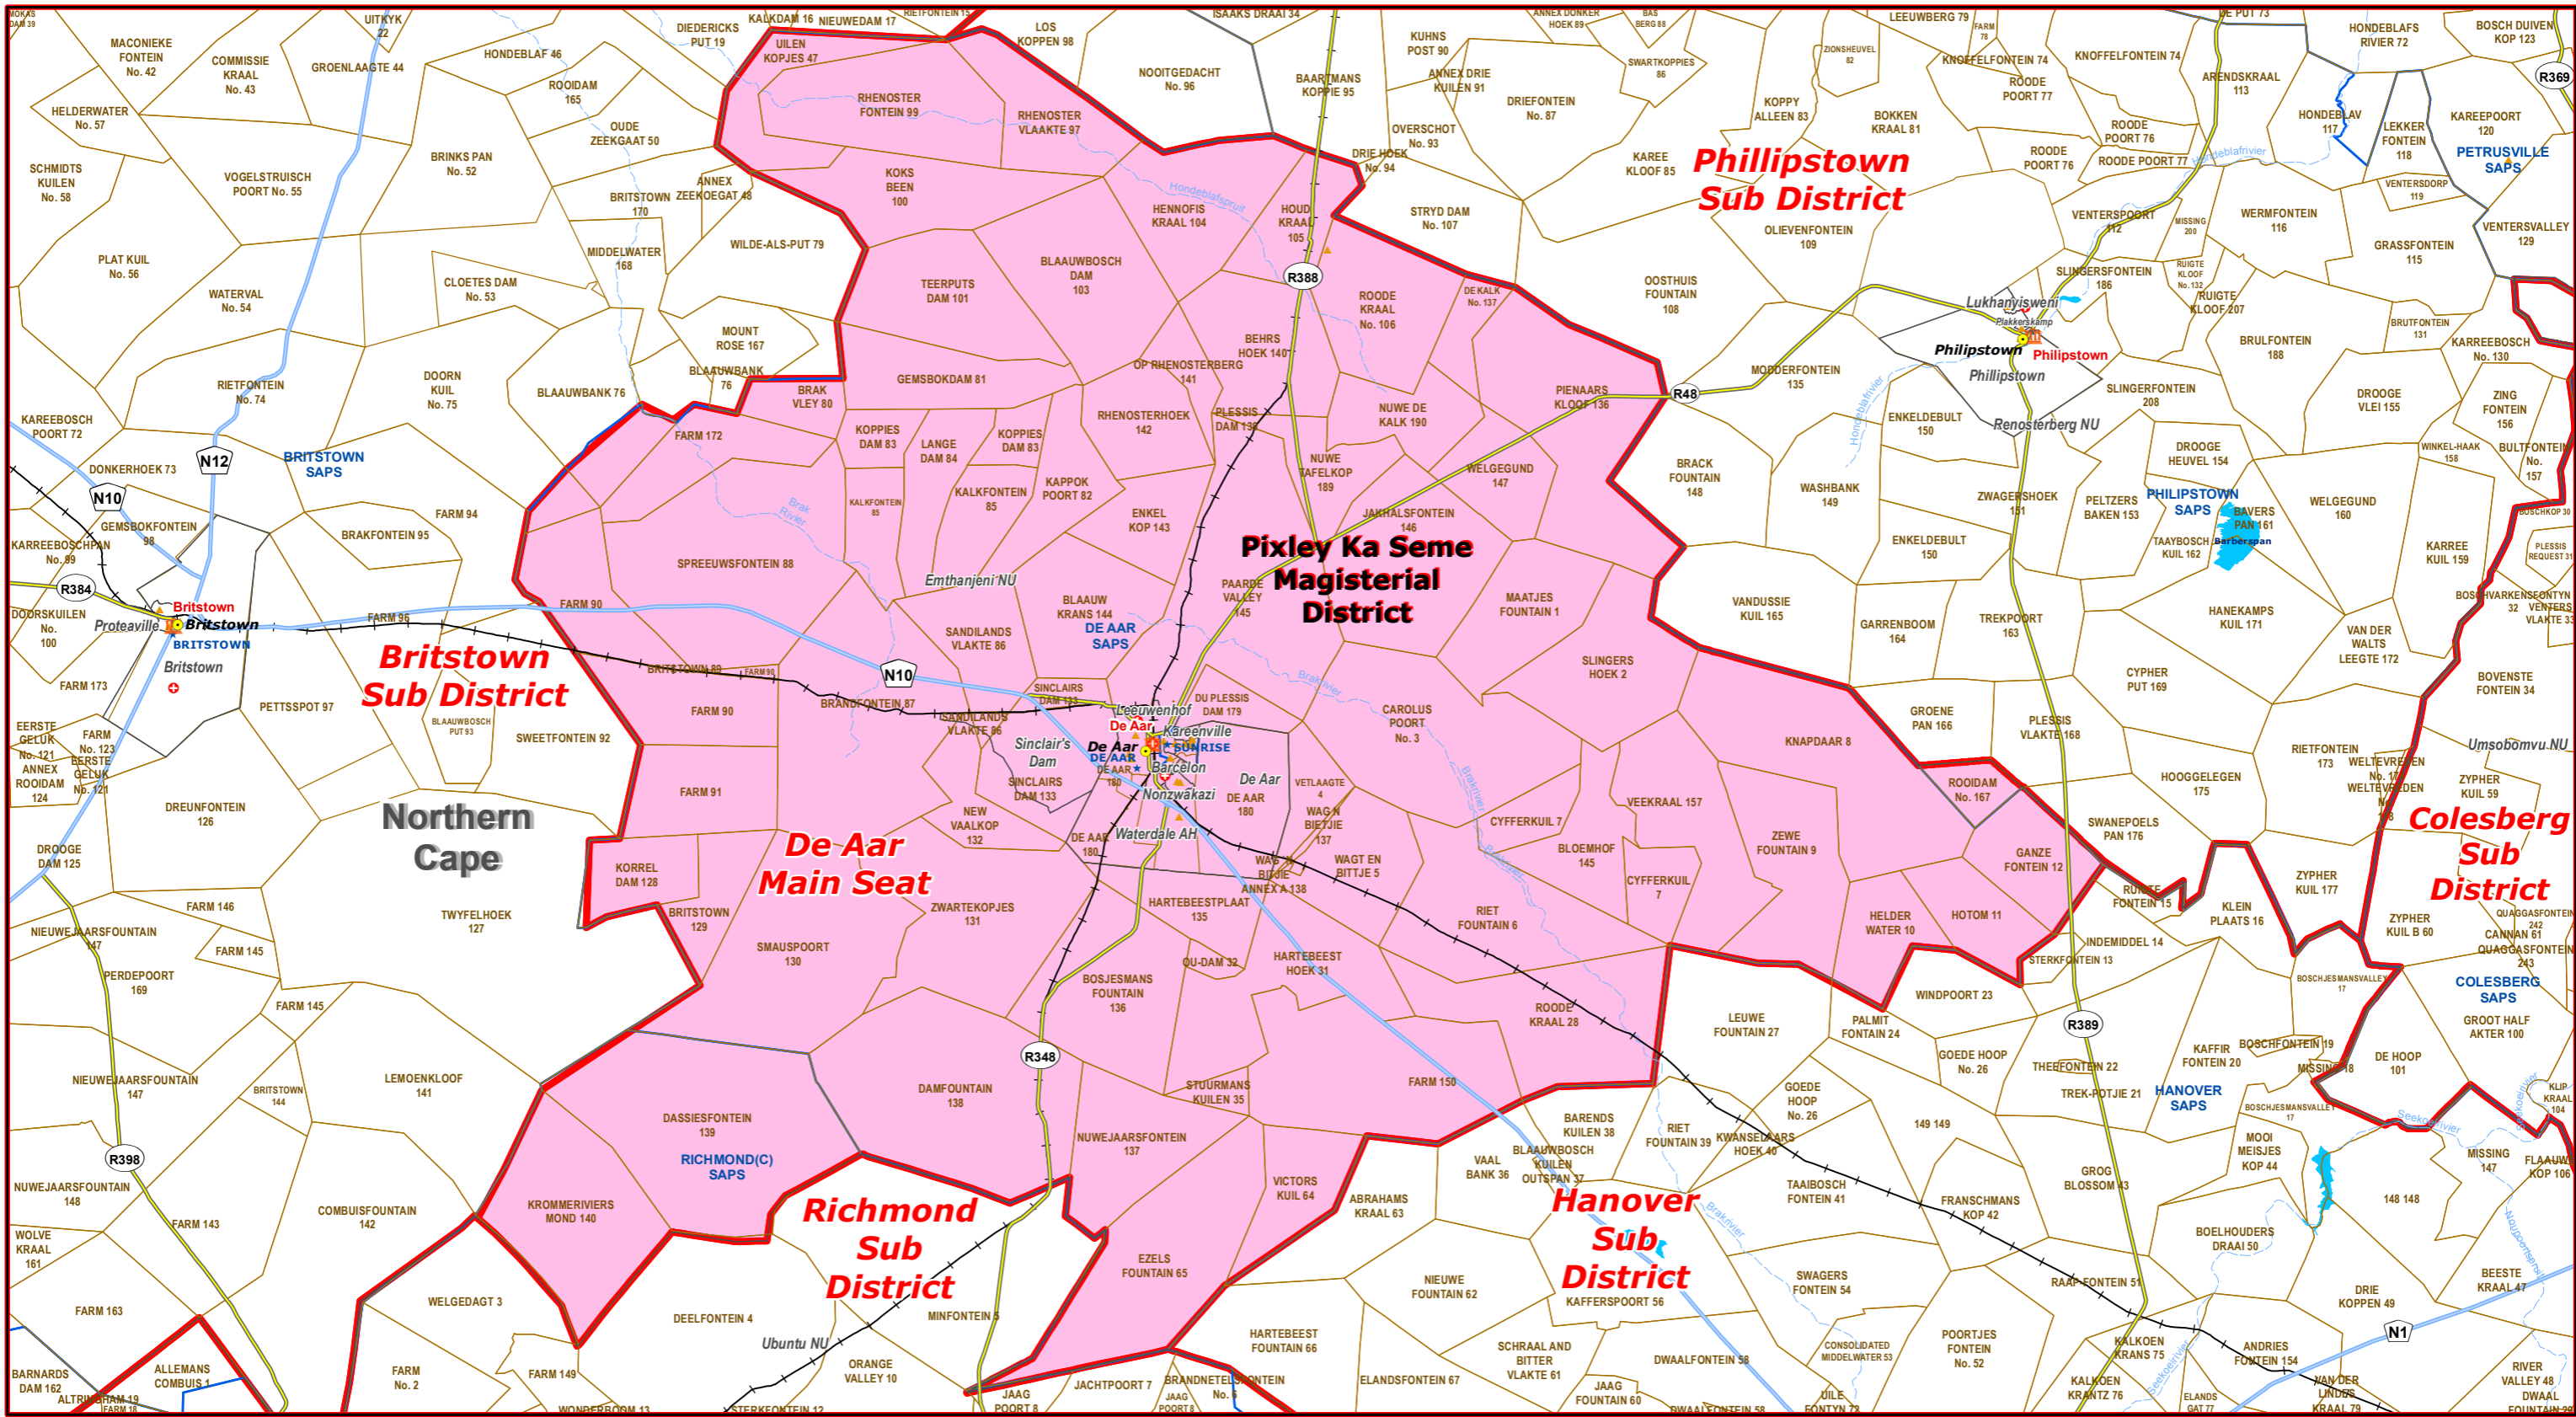

# De Aar Main Seat of Pixley Ka Seme Magisterial District

- Legend**
- Main Town
  - Main Courts
  - ★ Place of Sitting
  - ★ Police Stations & Facilities
  - ★ Schools
  - Health Facilities
  - ~ Rivers
  - == National Roads
  - == Main Roads
  - ~ Railways
  - Provinces
  - Proposed Magisterial District
  - Proposed Seat / Sub District
  - Traditional Councils
  - Dams

## Proposed Main Seat / Sub District within the Proposed Magisterial District

DATA SUPPLIED BY:

- Statistics South Africa
- Department of Water Affairs & Forestry
- Department of Provincial & Local Government
- Department of Health
- Department of Safety & Security
- Department of Education
- Department of Transport