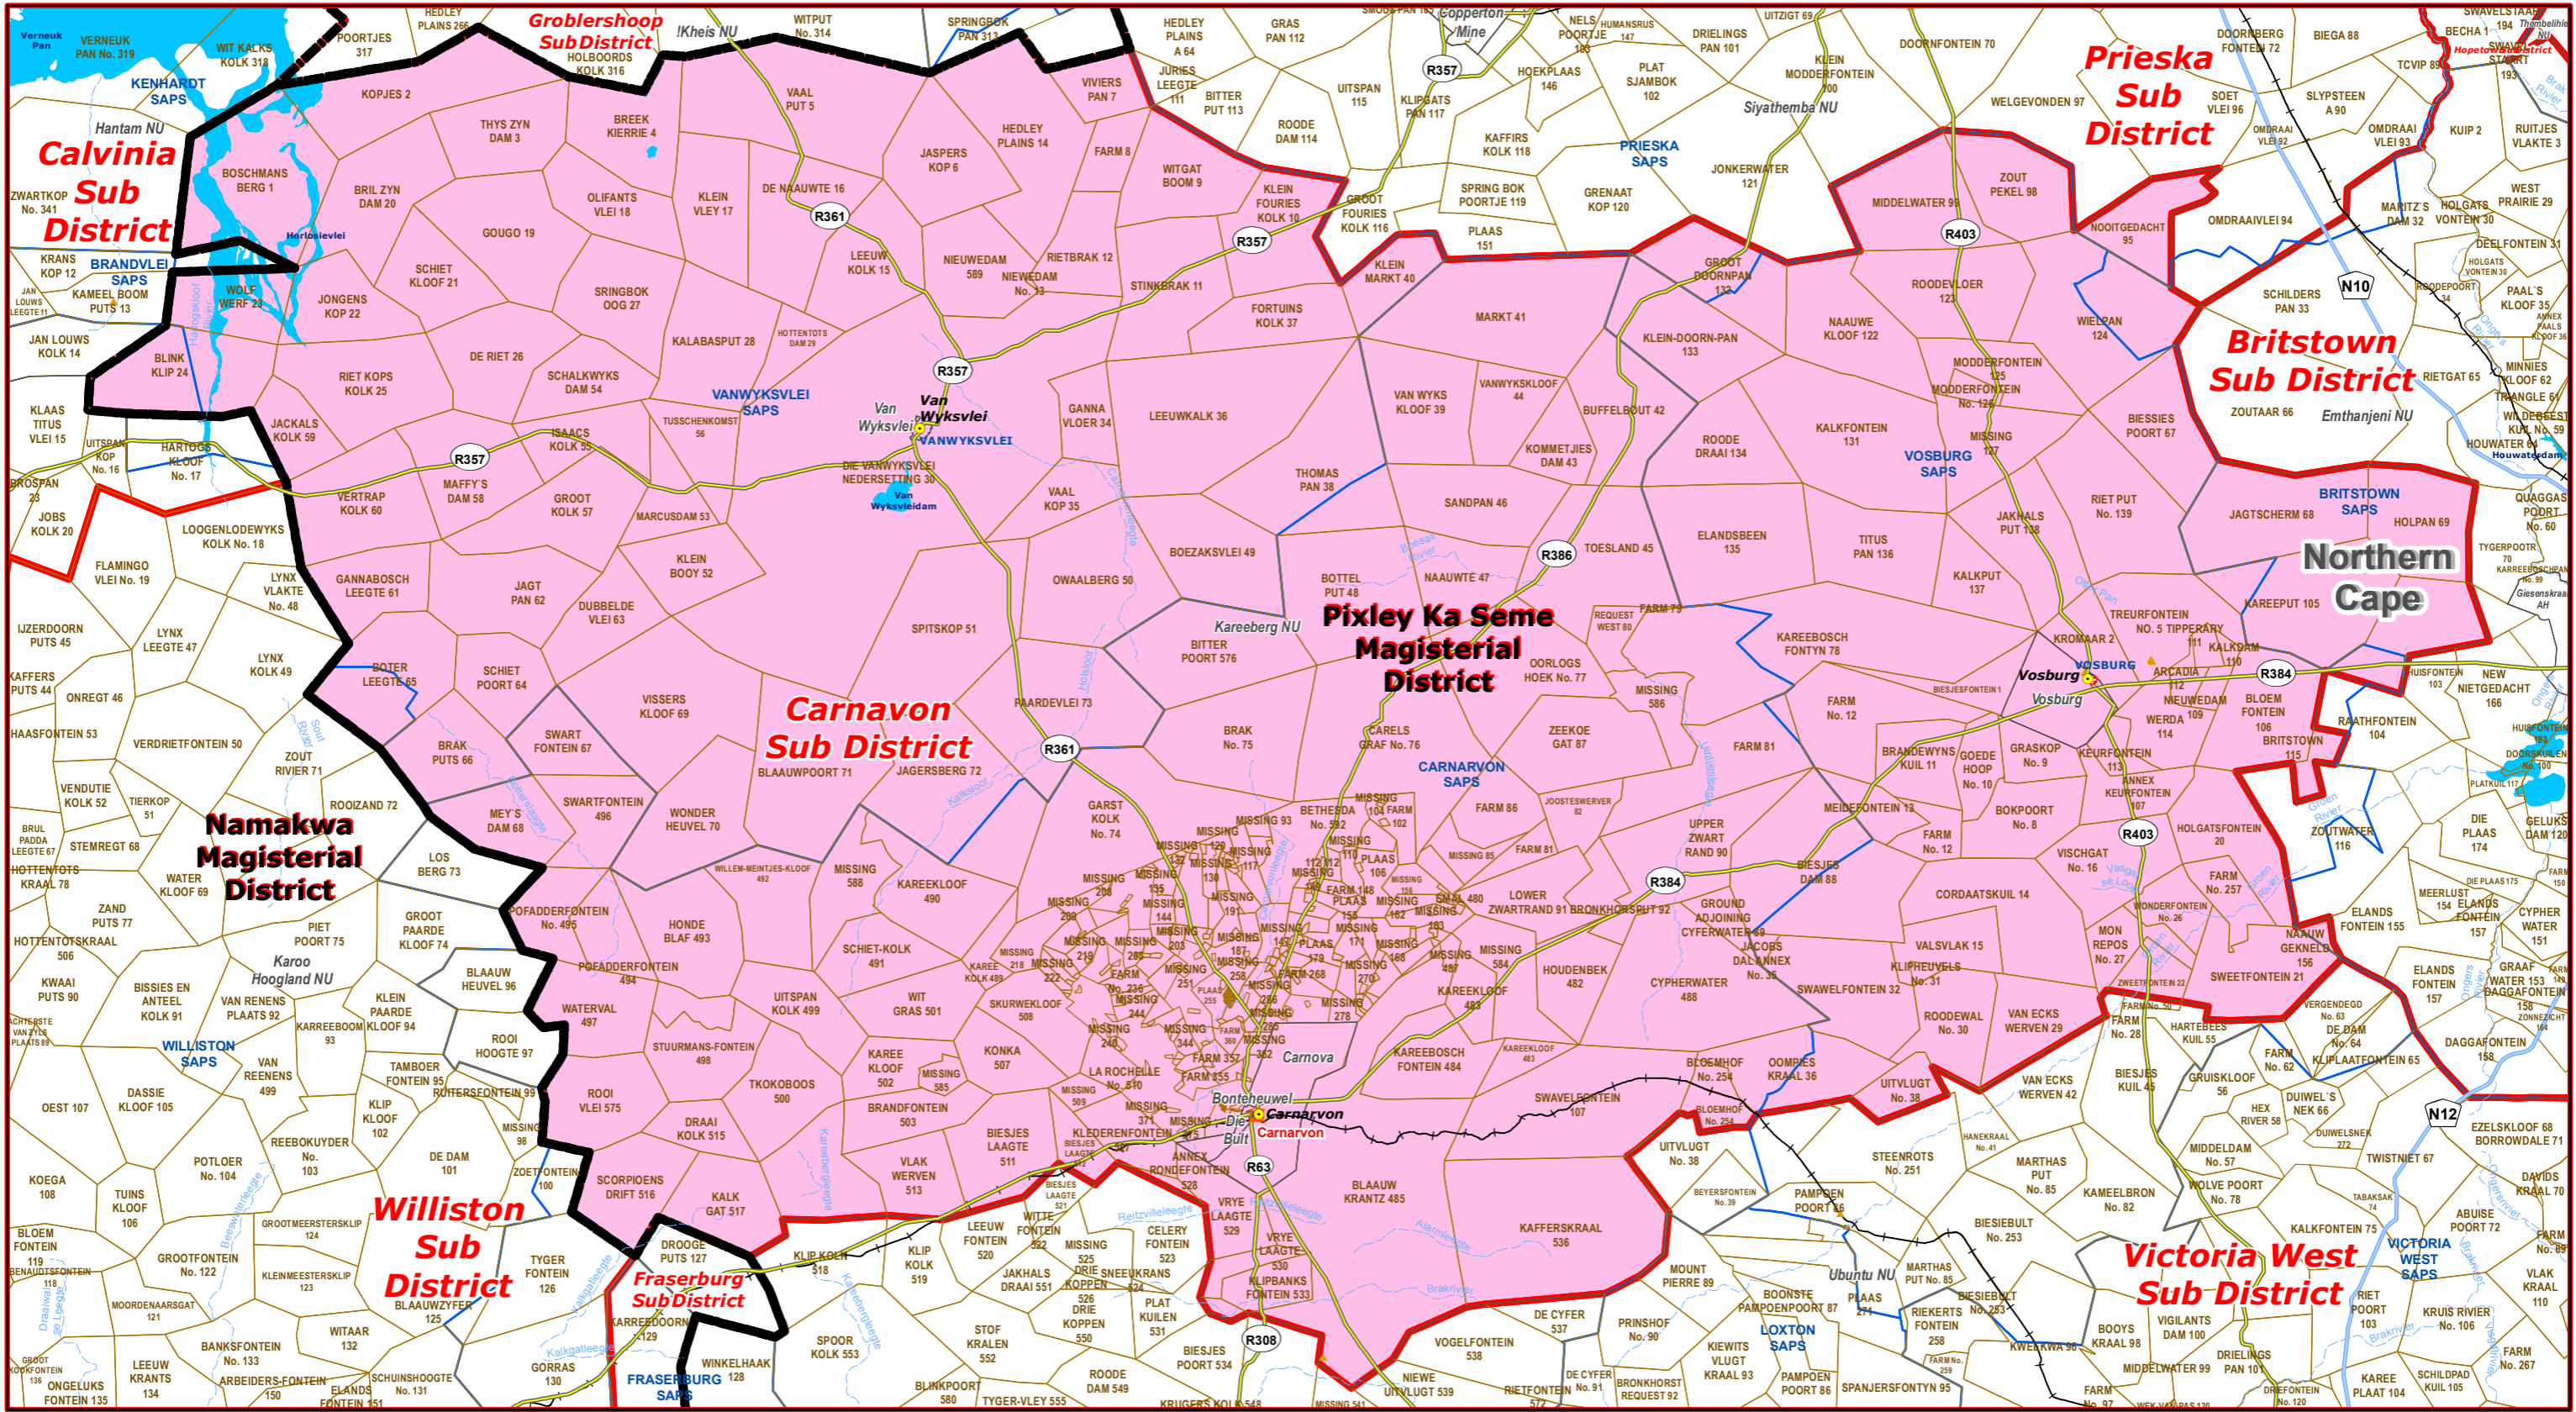

Carnavon Sub District of Pixley Ka Seme Magisterial District

- Legend**
- Main Town
 - Main Courts
 - ★ Place of Sitting
 - ★ Police Stations & Facilities
 - ★ Schools
 - Health Facilities
 - Rivers
 - National Roads
 - Main Roads
 - Railways
 - Provinces
 - Proposed Magisterial District
 - Proposed Seat / Sub District
 - Traditional Councils
 - Dams

Proposed Main Seat / Sub District within the Proposed Magisterial District

DATA SUPPLIED BY:

- Statistics South Africa
- Department of Water Affairs & Forestry
- Department of Provincial & Local Government
- Department of Health
- Department of Safety & Security
- Department of Education
- Department of Transport