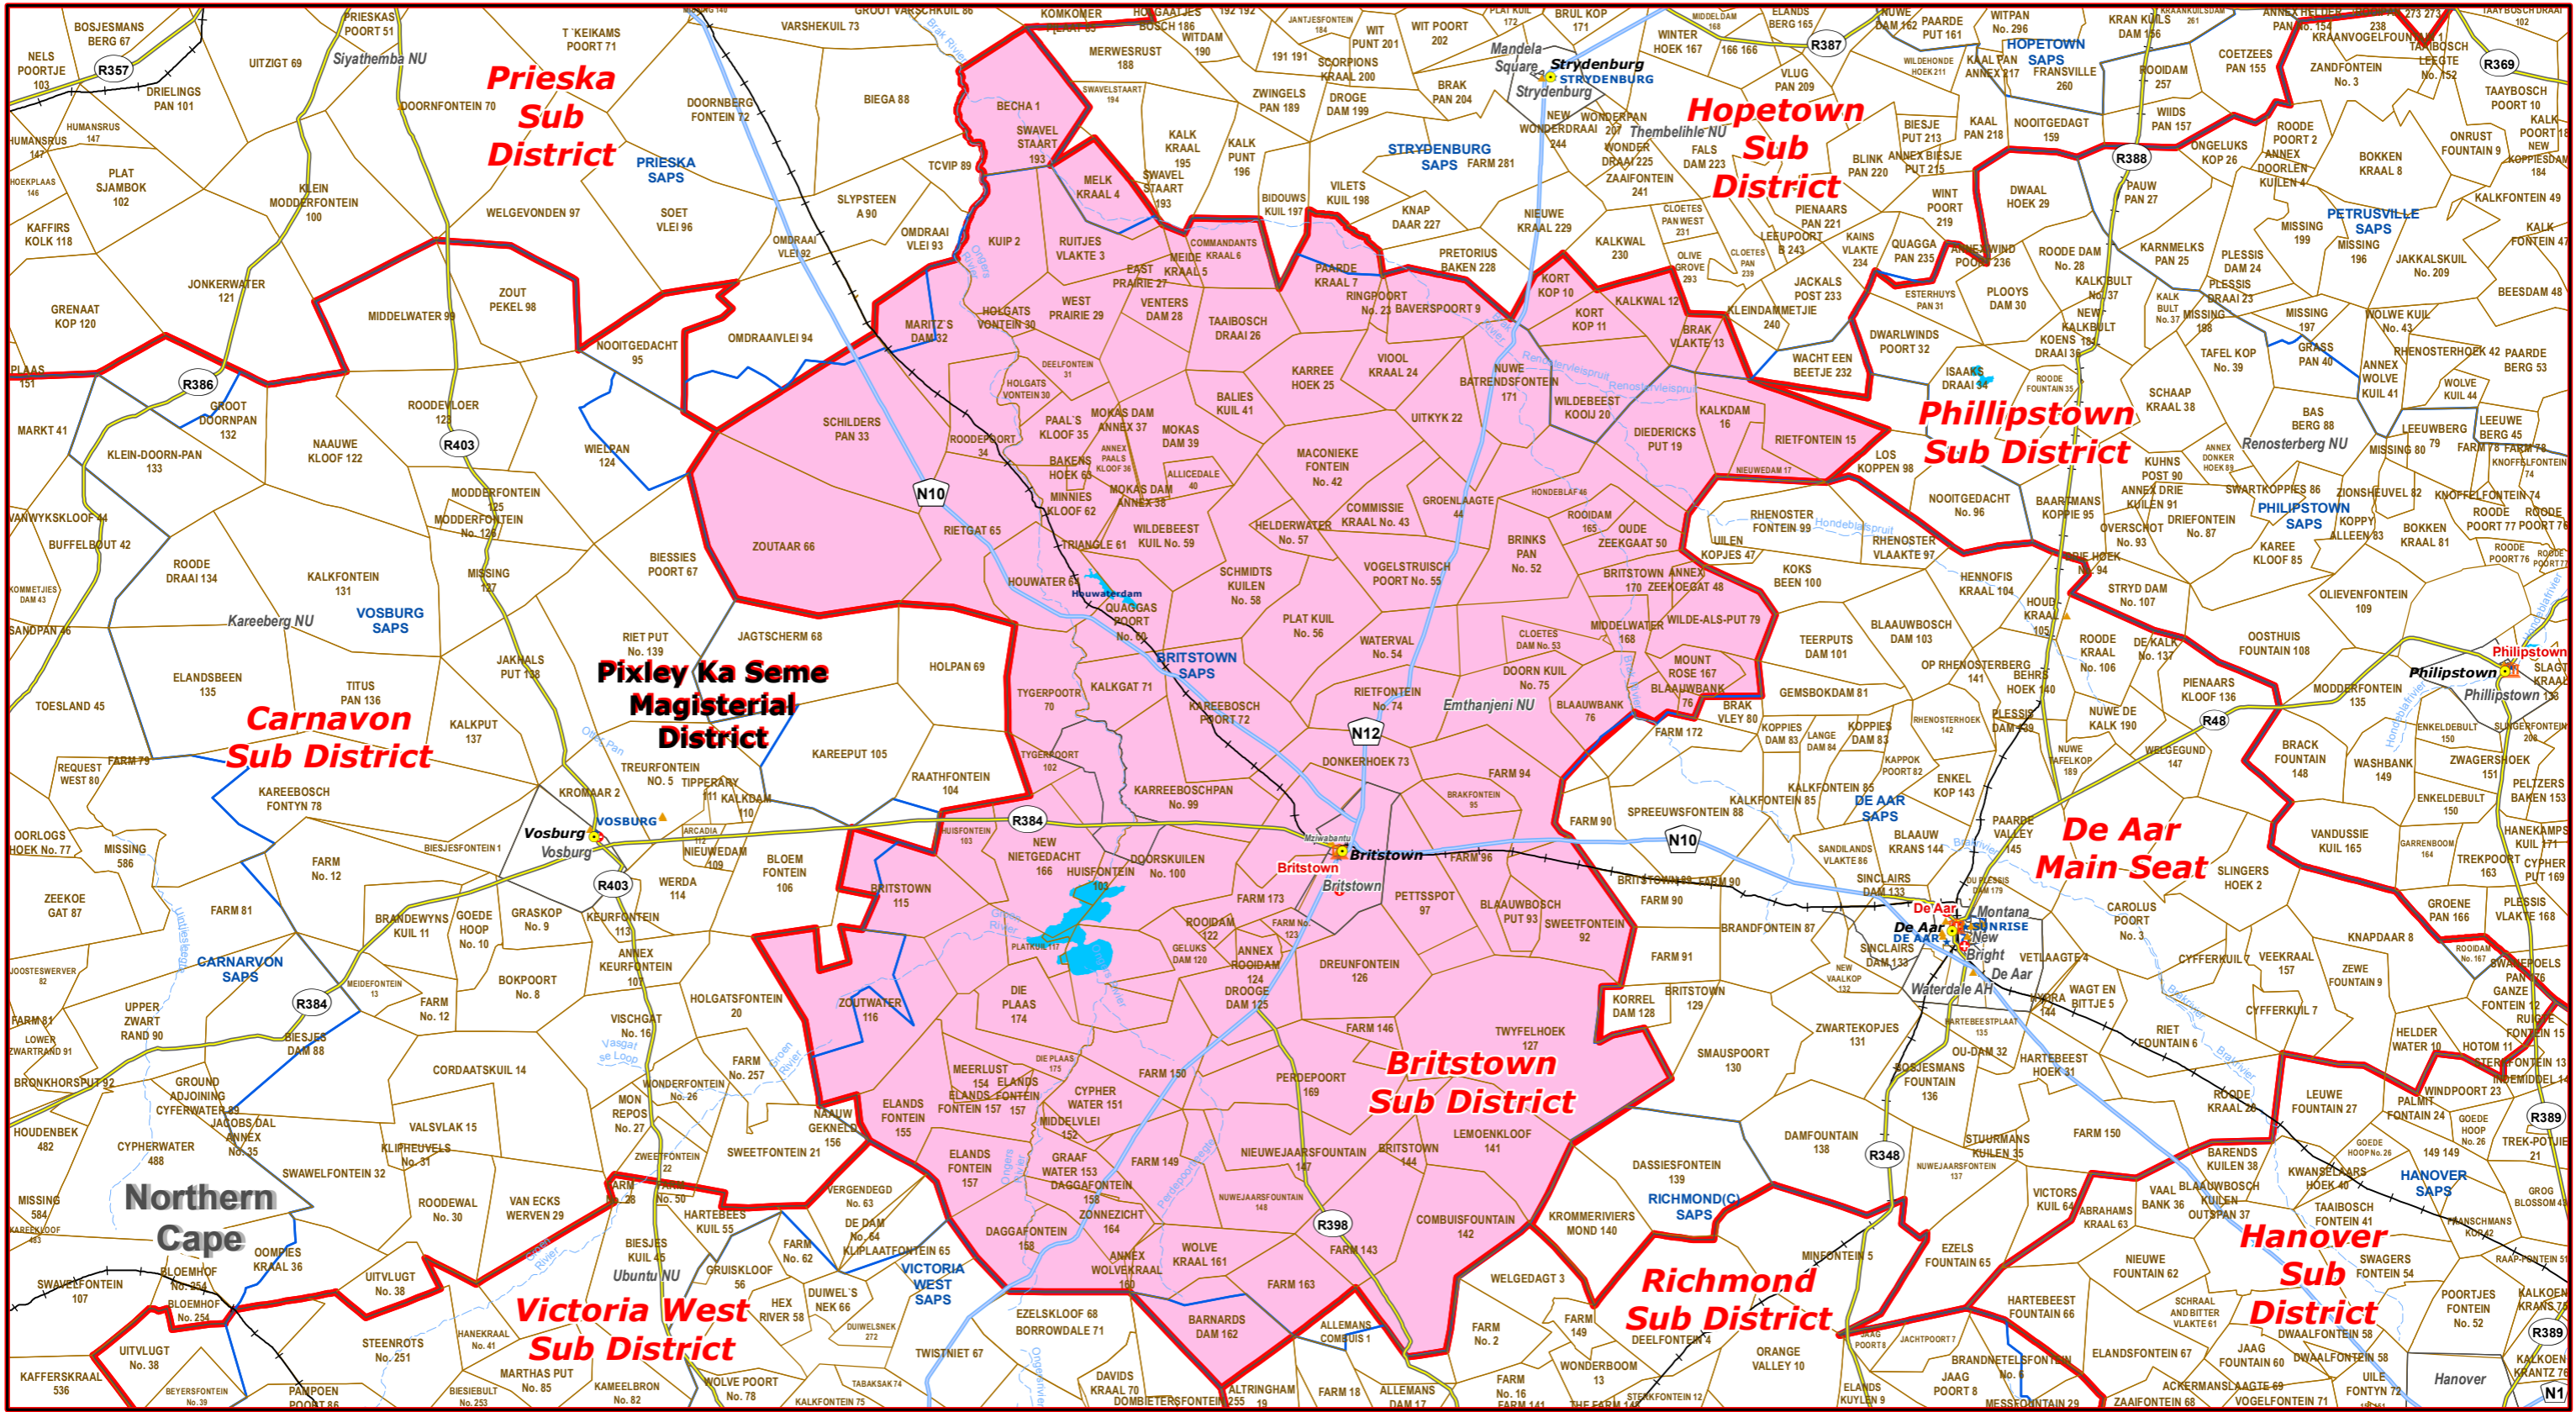

Britstown Main Seat of Pixley Ka Seme Magisterial District

Legend

- Main Town
- Main Courts
- ★ Place of Sitting
- ★ Police Stations & Facilities
- ★ Schools
- ★ Health Facilities
- Rivers
- National Roads
- Main Roads
- Railways
- Provinces
- Proposed Magisterial District
- Proposed Seat / Sub District
- Traditional Councils
- Dams

Proposed Main Seat / Sub District within the Proposed Magisterial District

DATA SUPPLIED BY:

- Statistics South Africa
- Department of Water Affairs & Forestry
- Department of Provincial & Local Government
- Department of Health
- Department of Safety & Security
- Department of Education
- Department of Transport