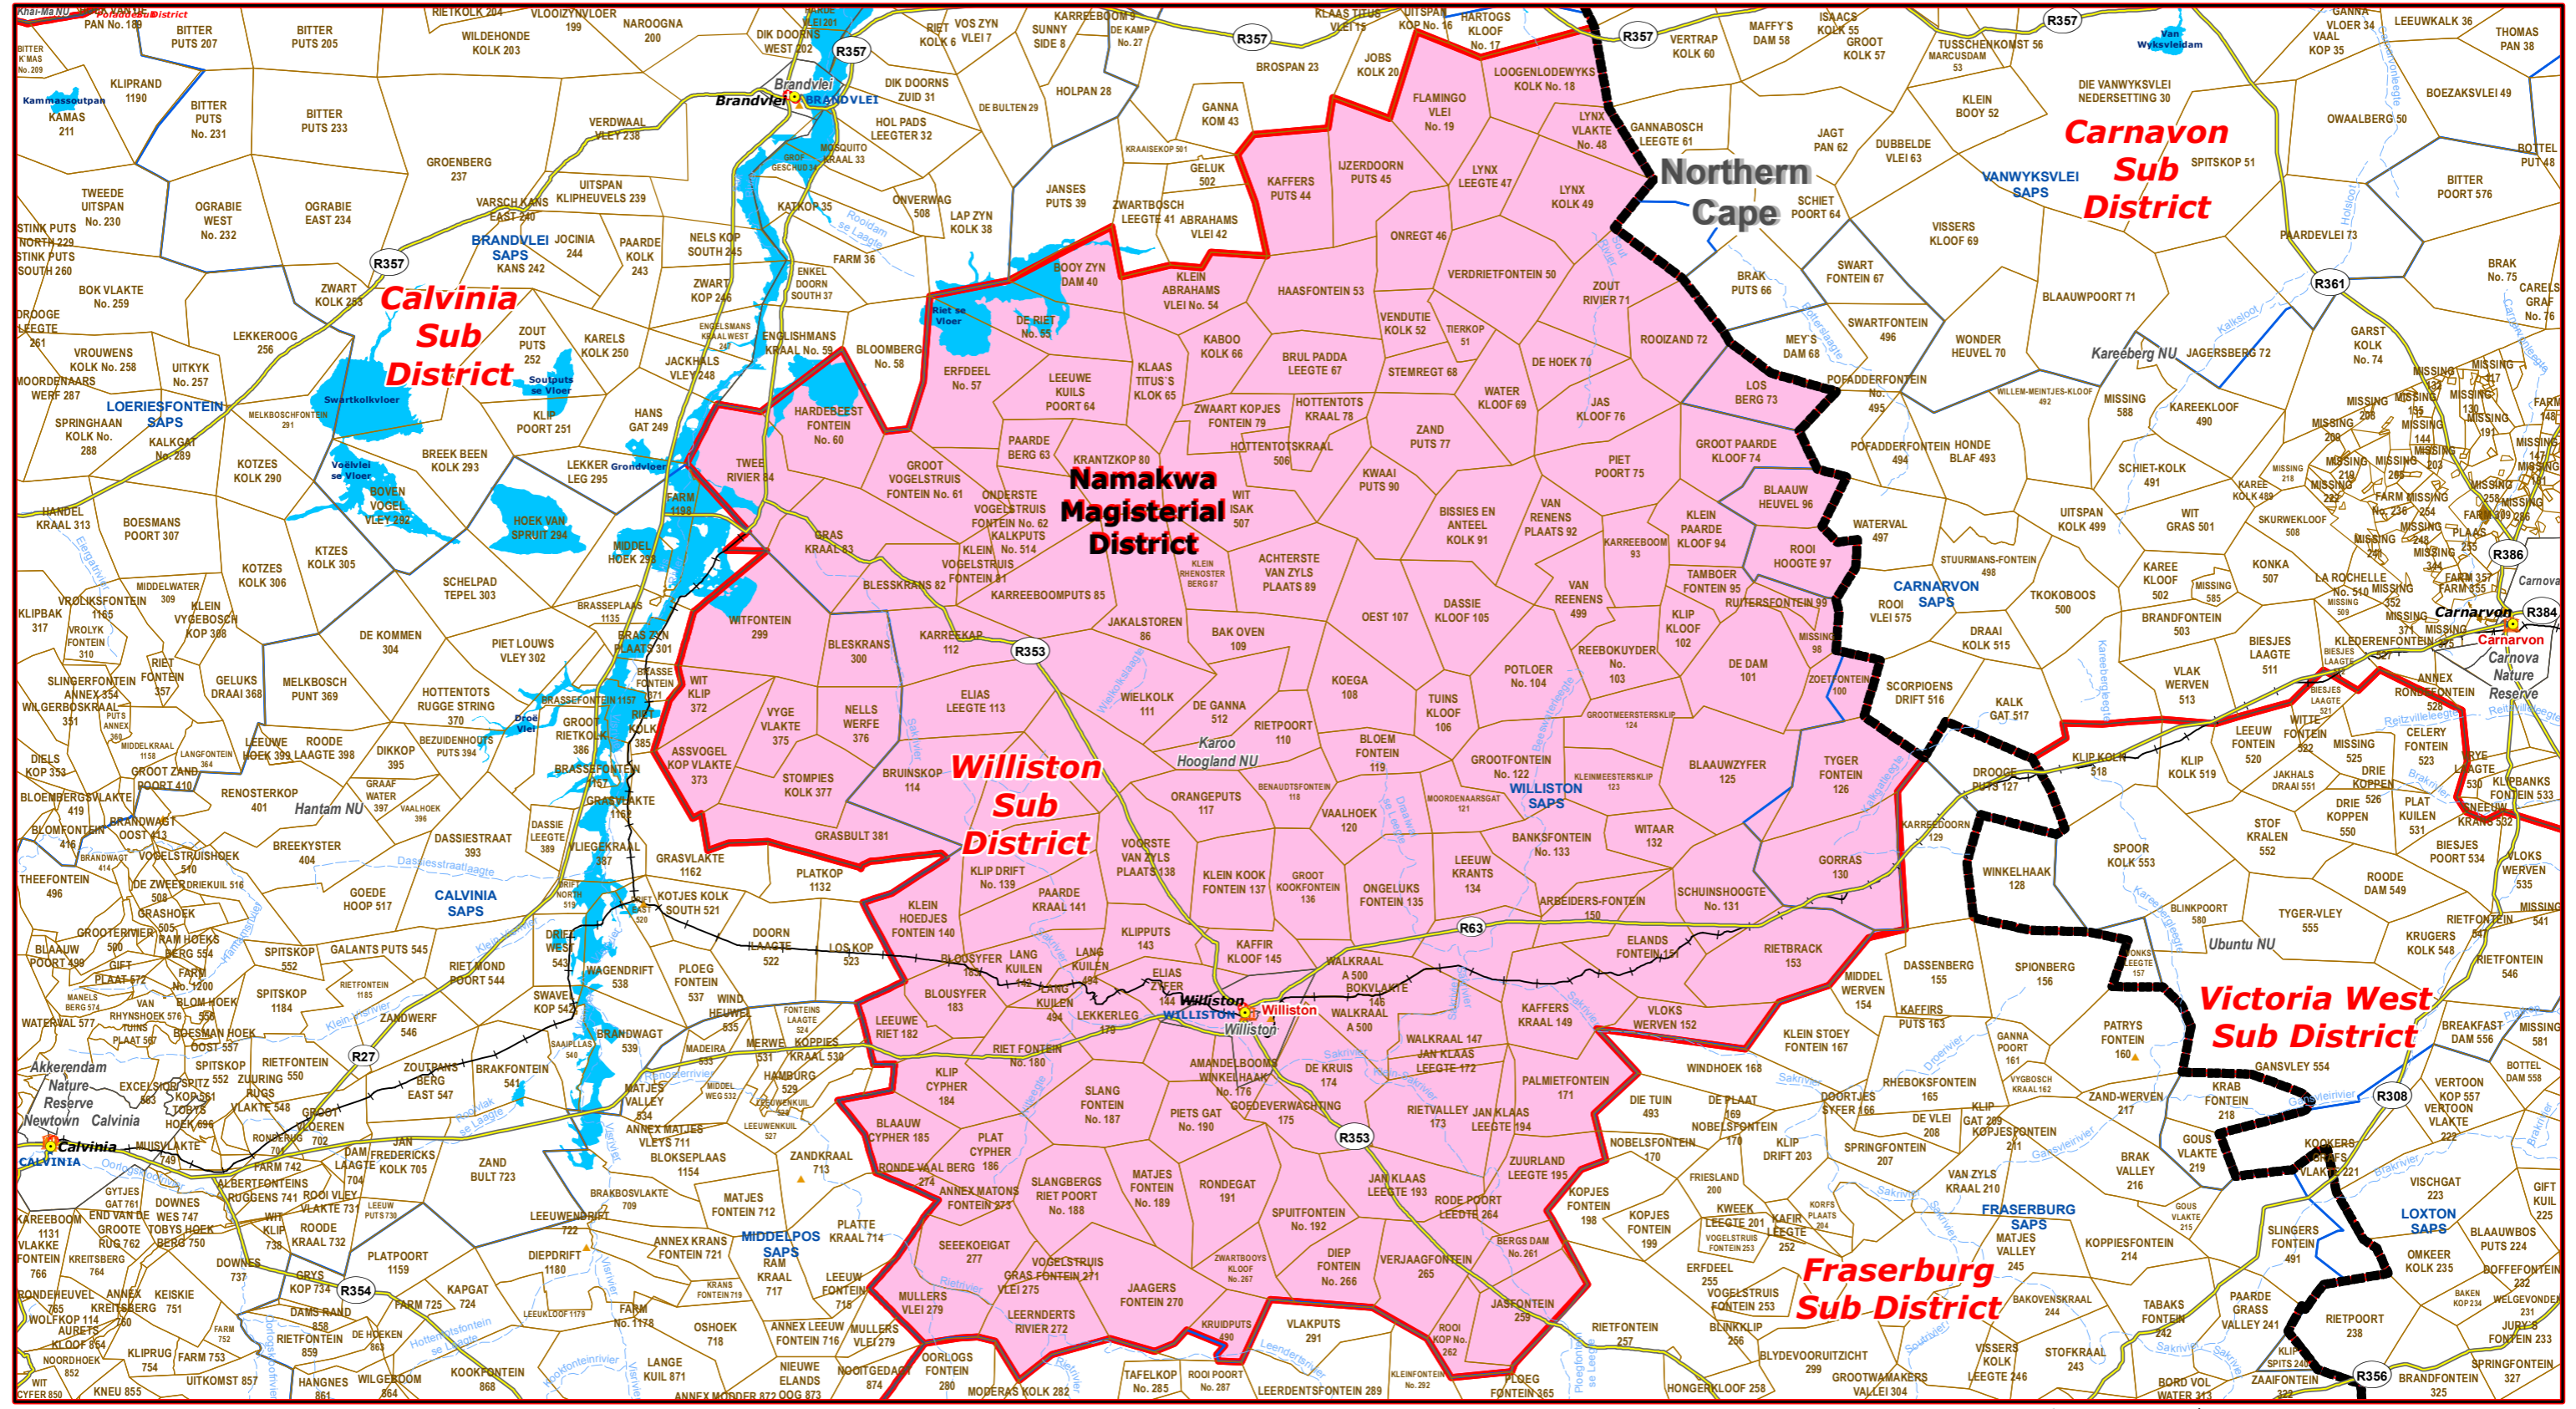

Williston Sub District of Namakwa Magisterial District

Legend

- Main Town
- Main Courts
- ★ Place of Sitting
- ★ Police Stations & Facilities
- ★ Schools
- ★ Health Facilities
- Rivers
- National Roads
- Main Roads
- Railways
- Provinces
- Proposed Magisterial District
- Proposed Seat / Sub District
- Traditional Councils
- Dams

Proposed Main Seat / Sub District within the Proposed Magisterial District

DATA SUPPLIED BY:

- Statistics South Africa
- Department of Water Affairs & Forestry
- Department of Provincial & Local Government
- Department of Health
- Department of Safety & Security
- Department of Education
- Department of Transport