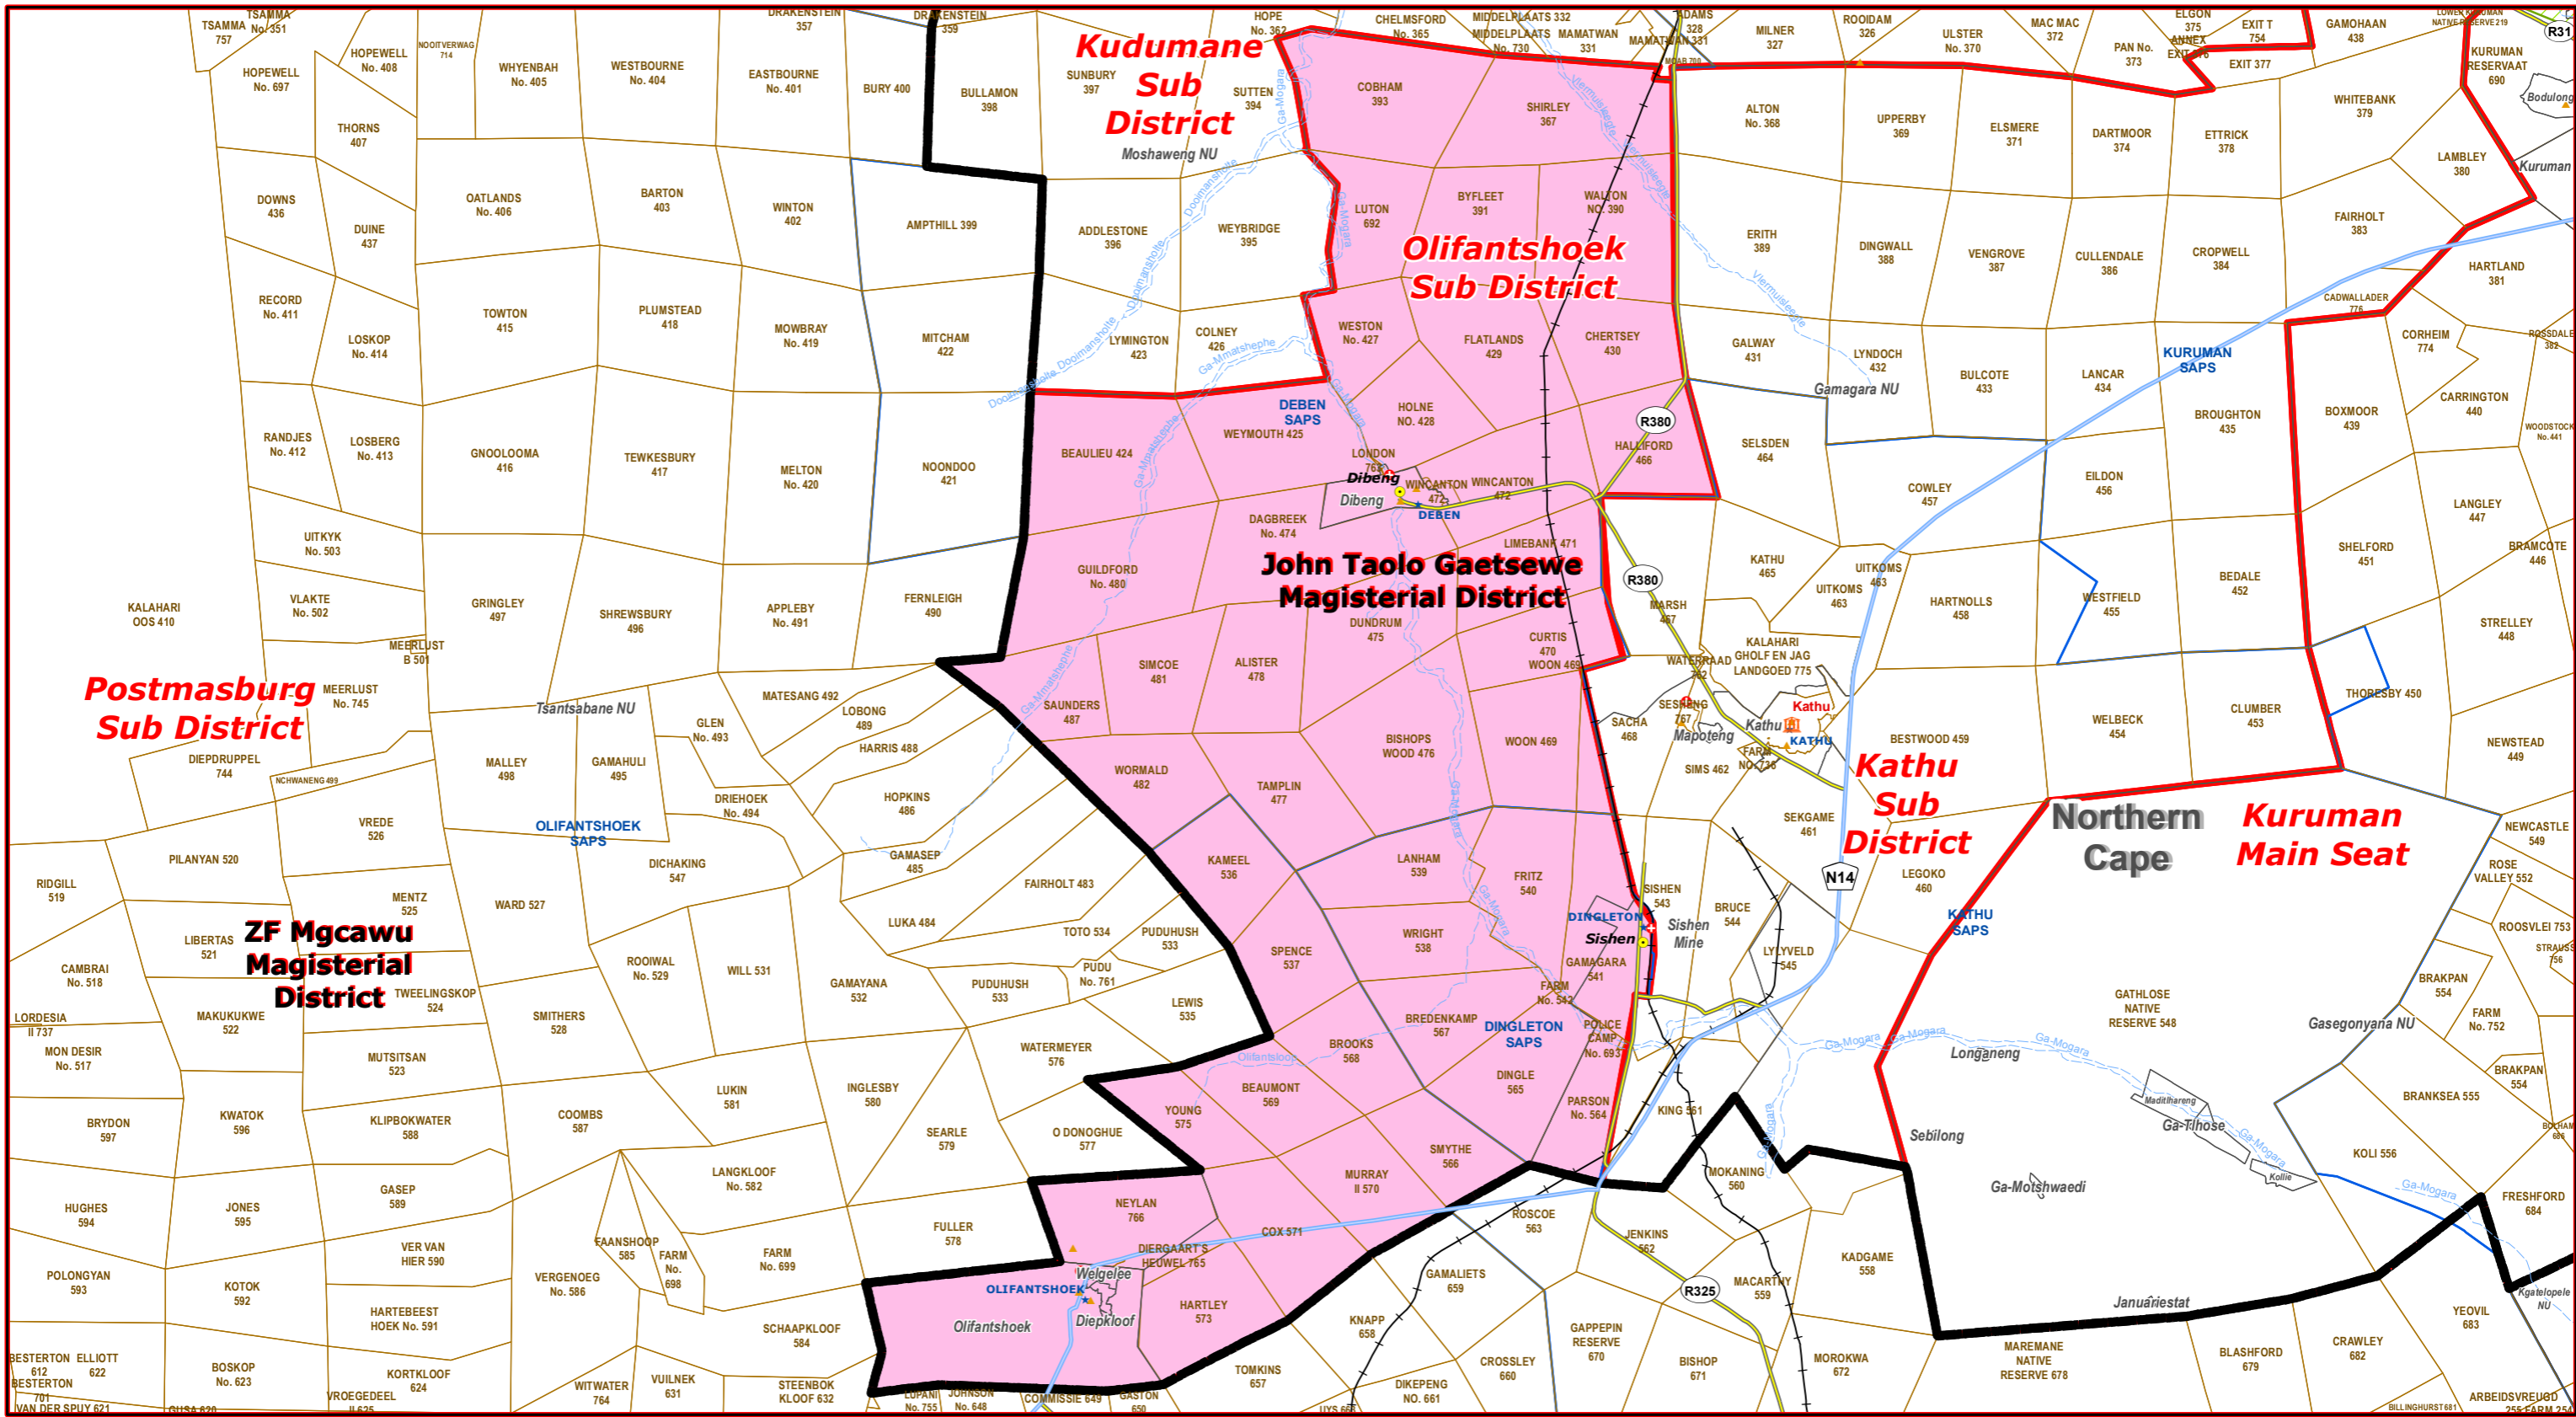

Olifantshoek Sub District of John Taolo Gaetsewe Magisterial District

Legend

- Main Town
- Main Courts
- Place of Sitting
- ★ Police Stations & Facilities
- ▲ Schools
- ⊙ Health Facilities
- Rivers
- National Roads
- Main Roads
- Railways
- Provinces
- Proposed Magisterial District
- Proposed Seat / Sub District
- Traditional Councils
- Dams

Proposed Main Seat / Sub District within the Proposed Magisterial District

DATA SUPPLIED BY:
 Statistics South Africa
 Department of Water Affairs & Forestry
 Department of Provincial & Local Government
 Department of Health
 Department of Safety & Security
 Department of Education
 Department of Transport