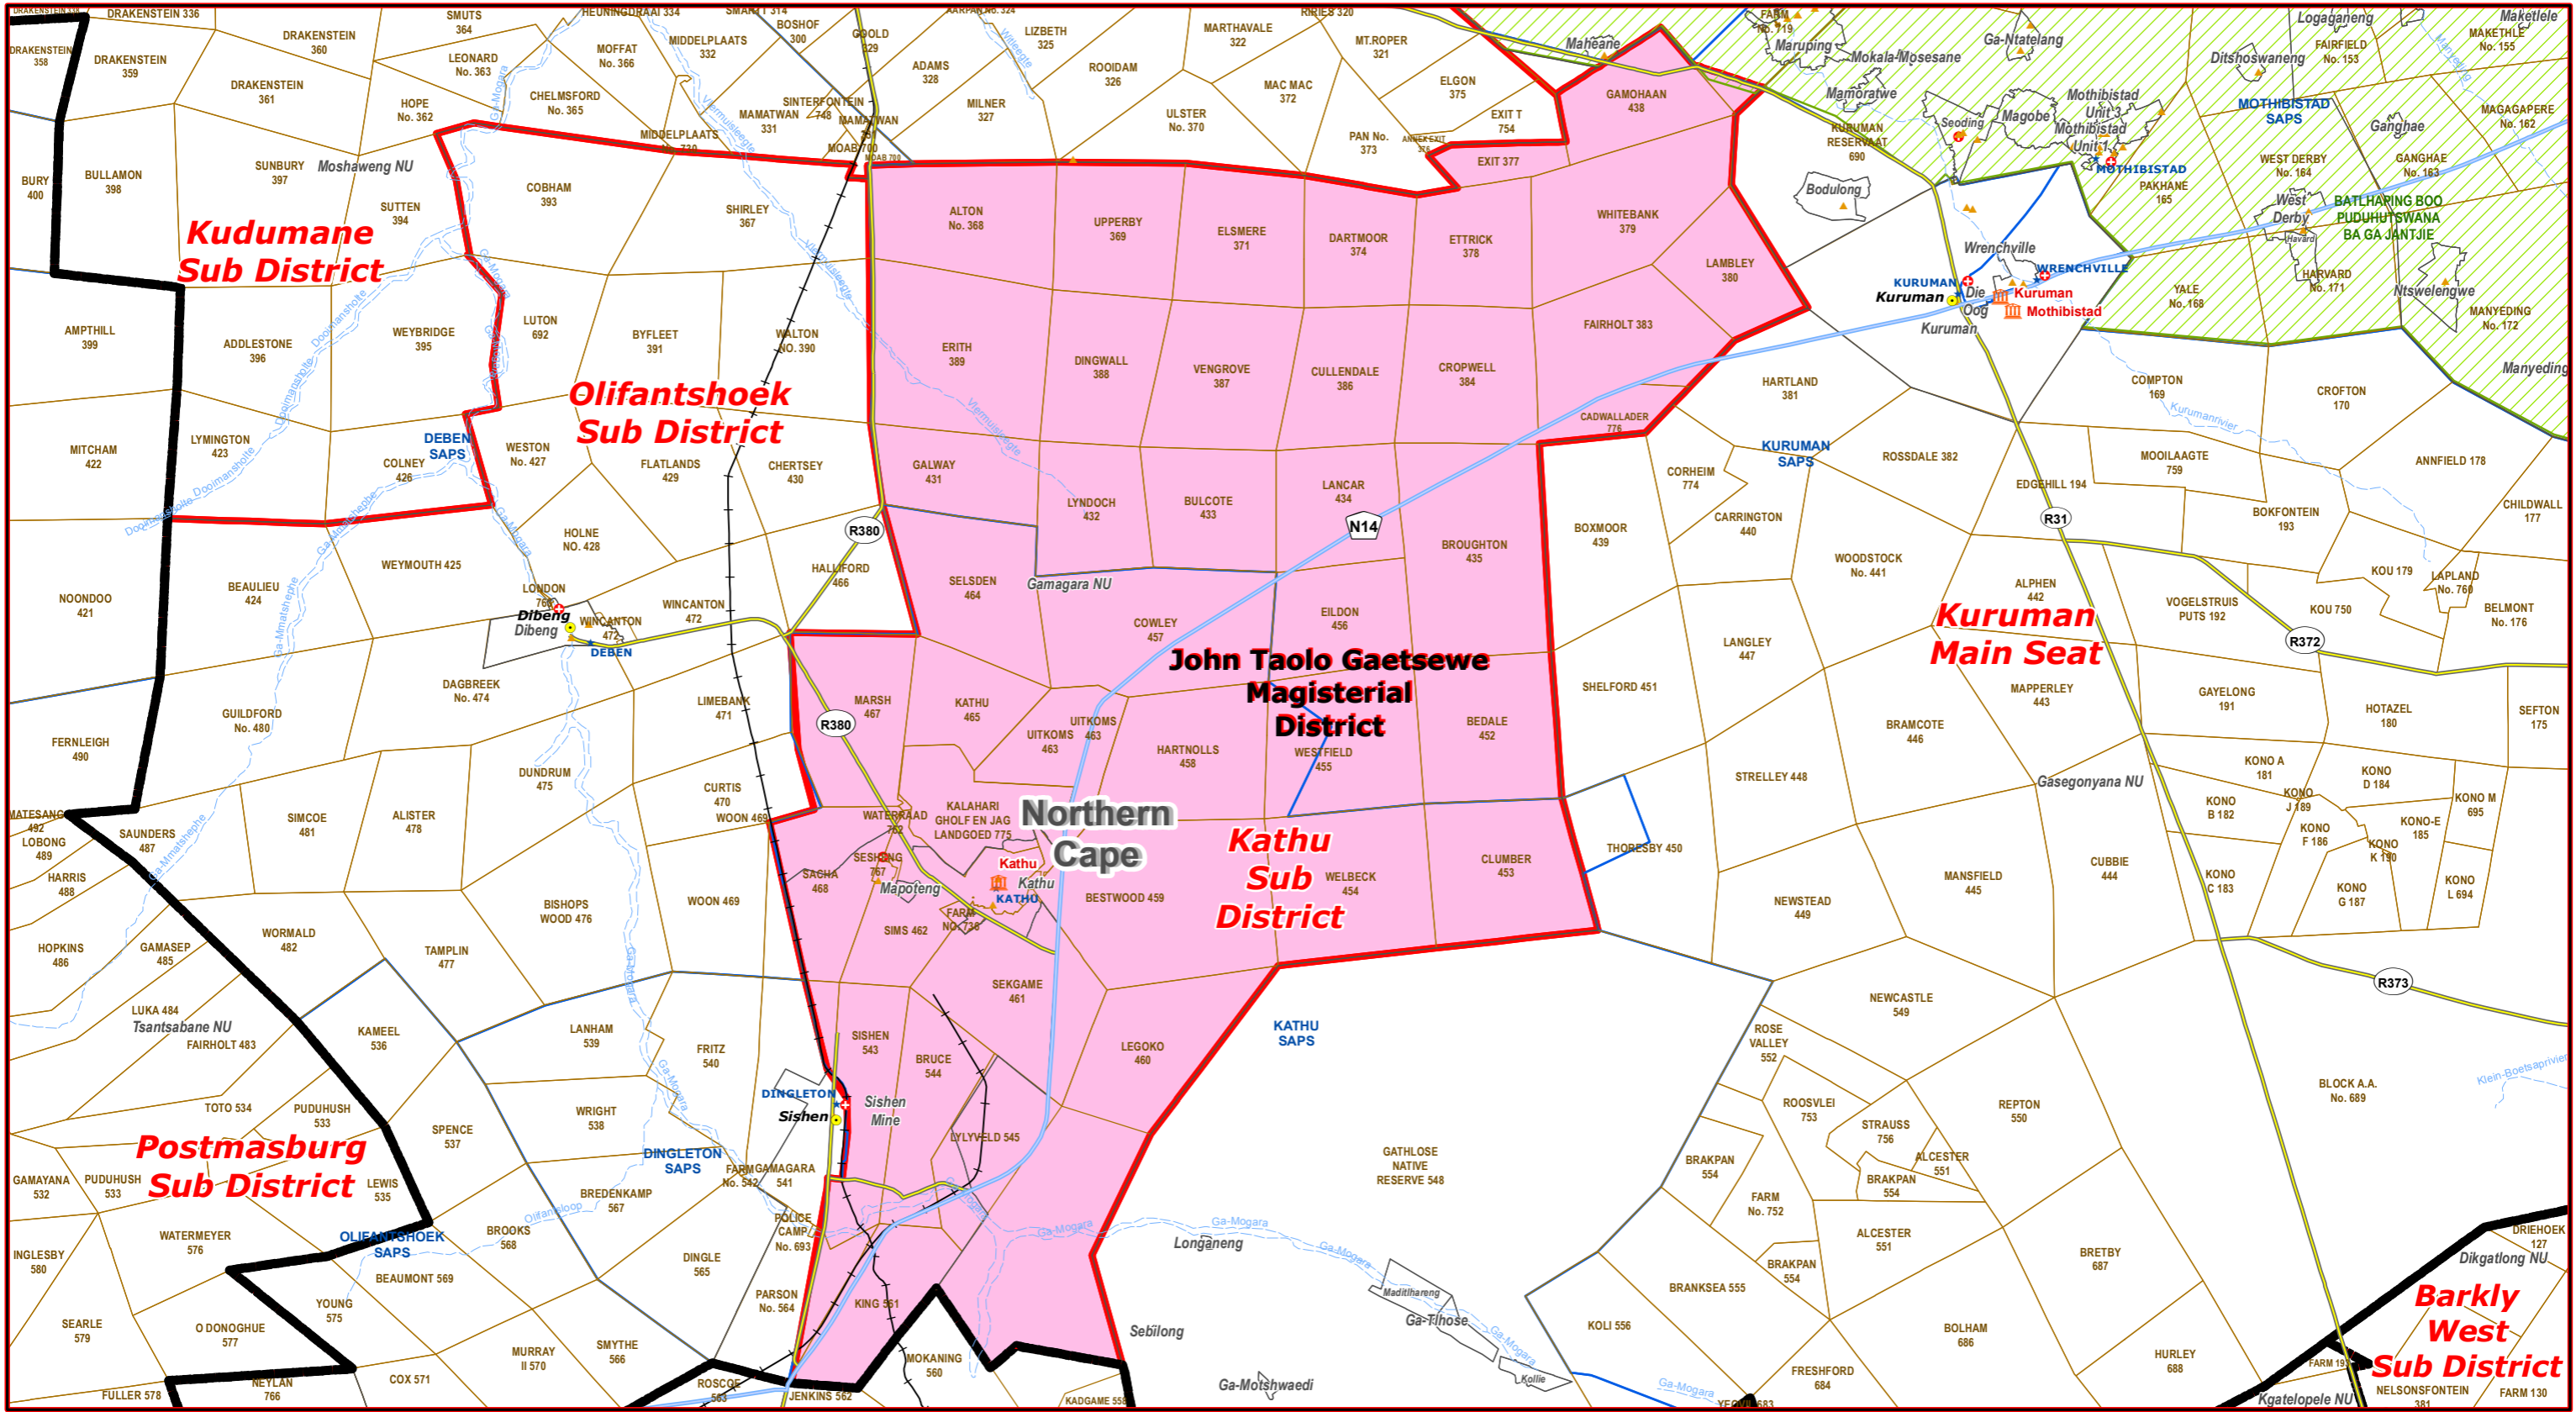

Kathu Sub District of John Taolo Gaetsewe Magisterial District

- Legend**
- Main Town
 - Main Courts
 - Place of Sitting
 - ★ Police Stations & Facilities
 - ★ Schools
 - Health Facilities
 - ~ Rivers
 - National Roads
 - Main Roads
 - Railways
 - Provinces
 - Proposed Magisterial District
 - Proposed Seat / Sub District
 - Traditional Councils
 - Dams

Proposed Main Seat / Sub District within the Proposed Magisterial District

DATA SUPPLIED BY:

- Statistics South Africa
- Department of Water Affairs & Forestry
- Department of Provincial & Local Government
- Department of Health
- Department of Safety & Security
- Department of Education
- Department of Transport