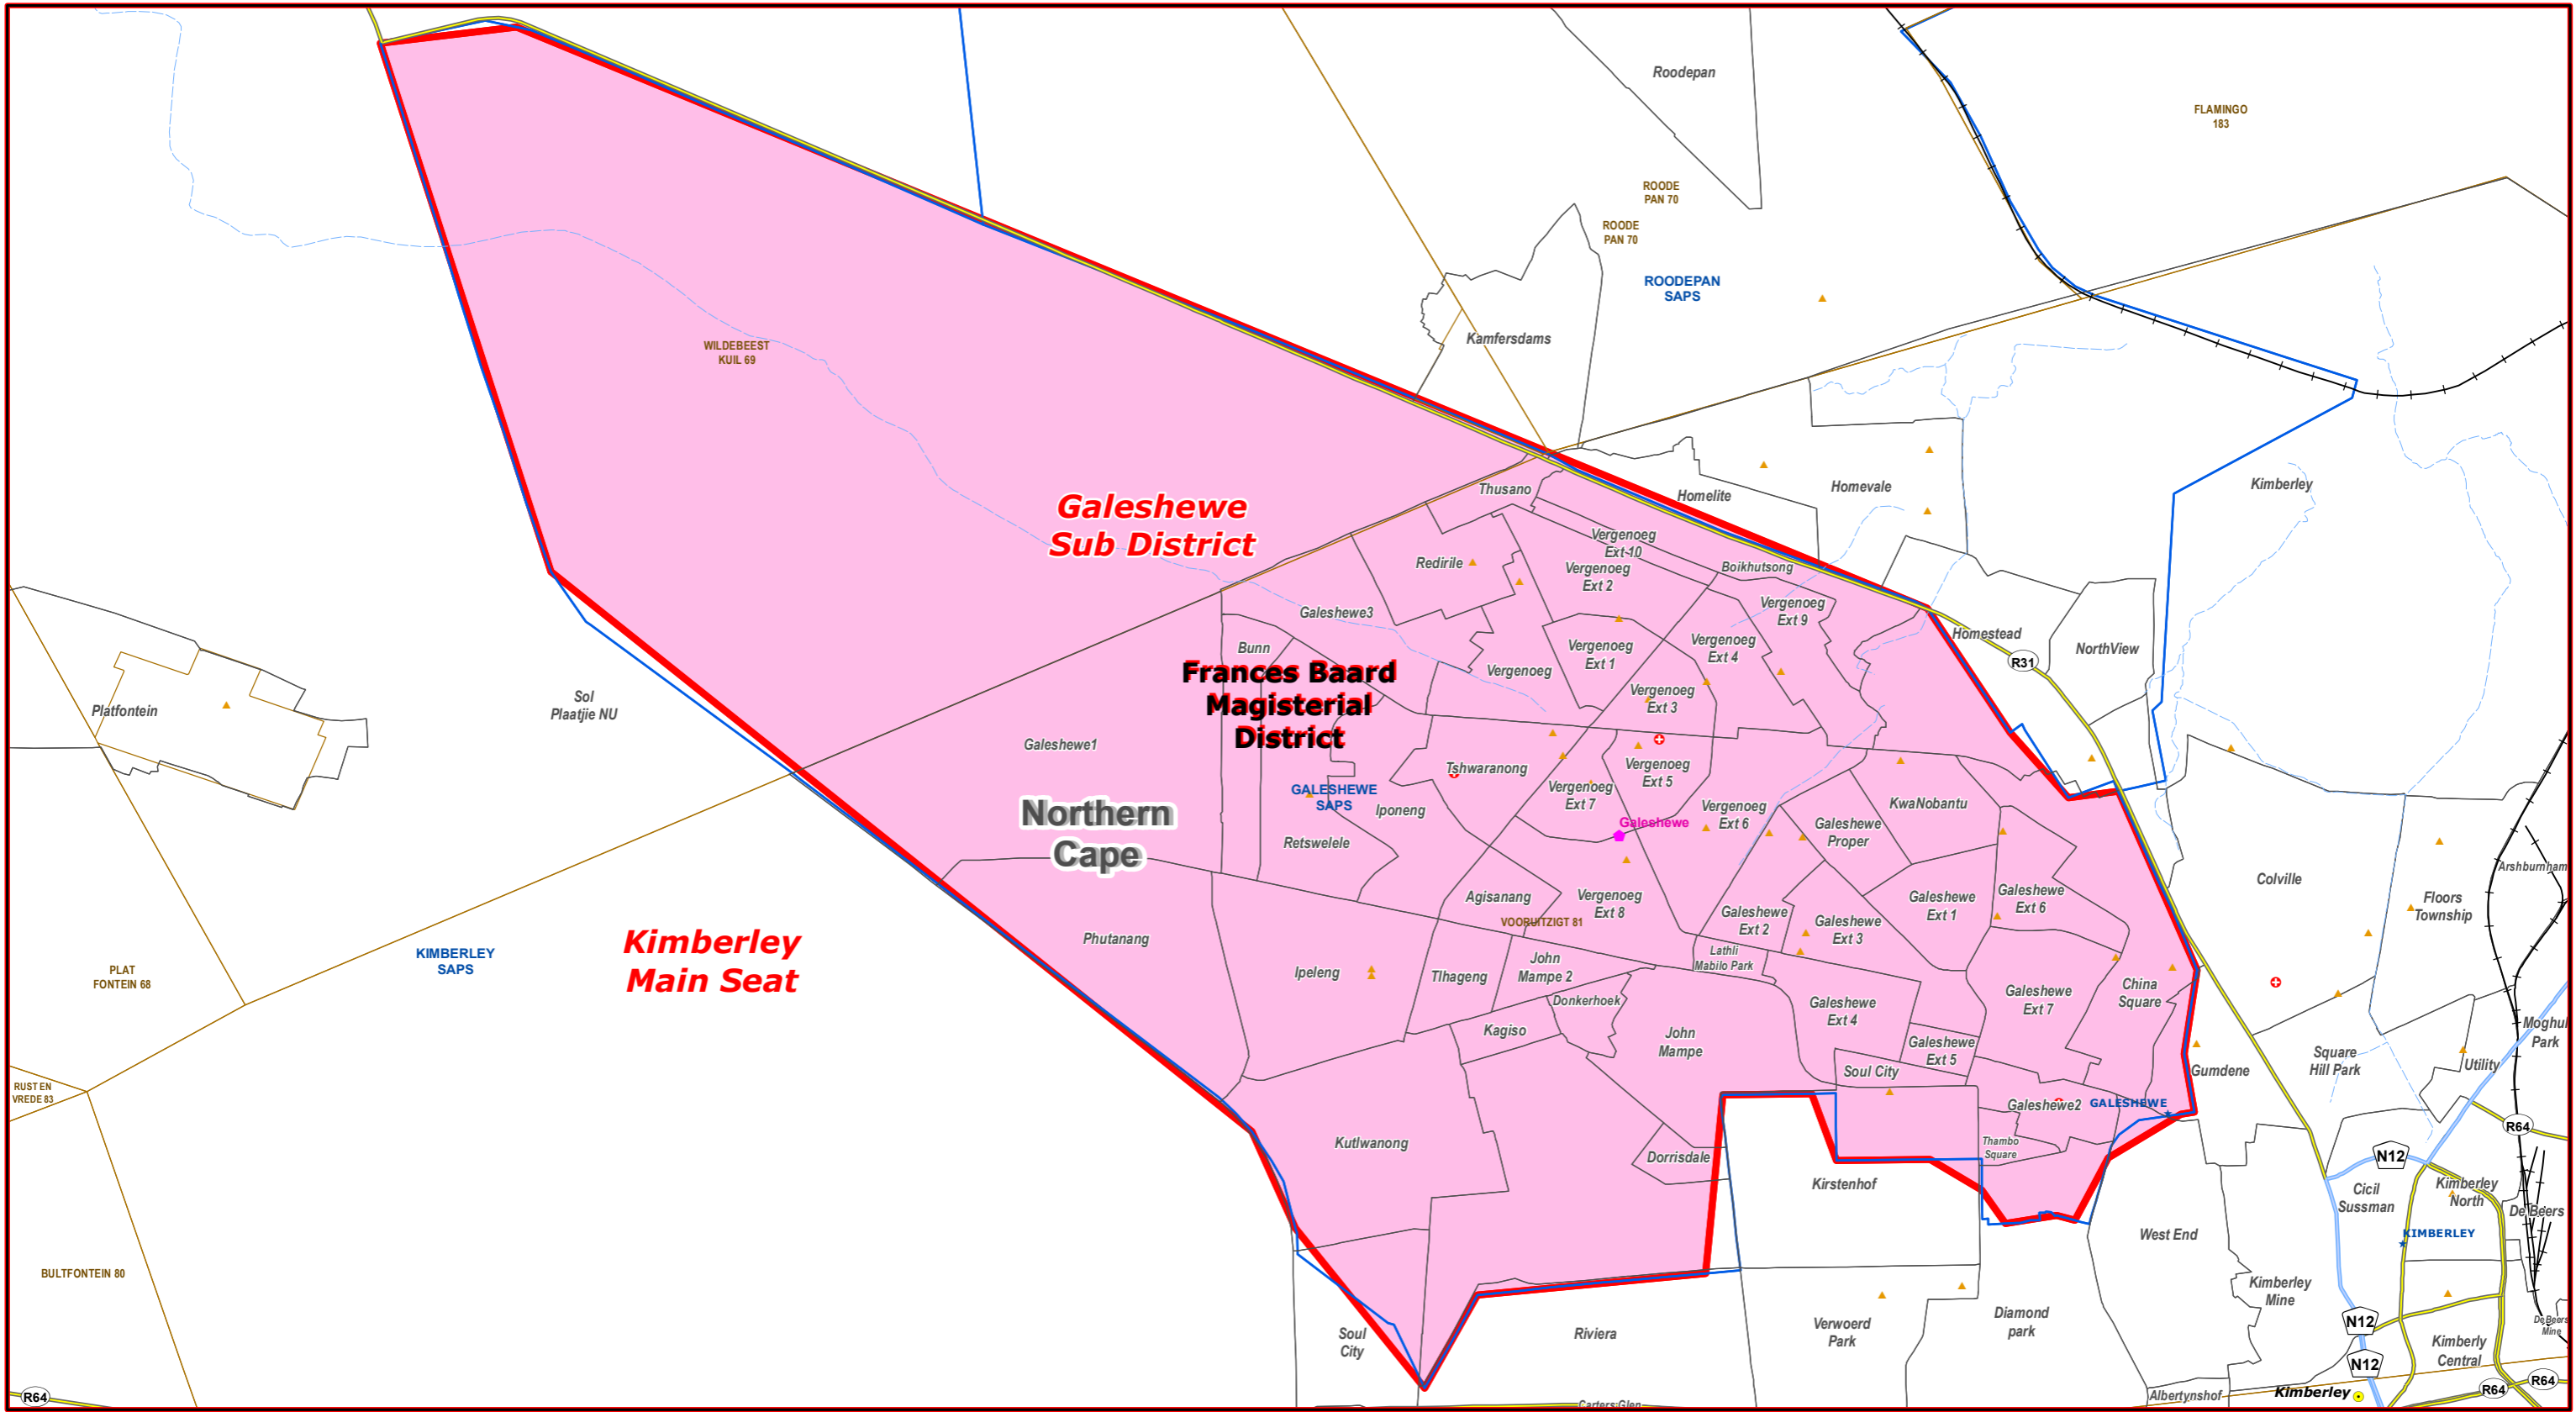

# Galeshewe Sub District of Frances Baard Magisterial District

**Legend**

- Main Town
- Main Courts
- Place of Sitting
- ★ Police Stations & Facilities
- ▲ Schools
- ⊕ Health Facilities
- ~ Rivers
- National Roads
- Main Roads
- Railways
- Provinces
- Proposed Magisterial District
- Proposed Seat / Sub District
- Traditional Councils
- Dams

## Proposed Main Seat / Sub District within the Proposed Magisterial District

DATA SUPPLIED BY:  
 Statistics South Africa  
 Department of Water Affairs & Forestry  
 Department of Provincial & Local Government  
 Department of Health  
 Department of Safety & Security  
 Department of Education  
 Department of Transport