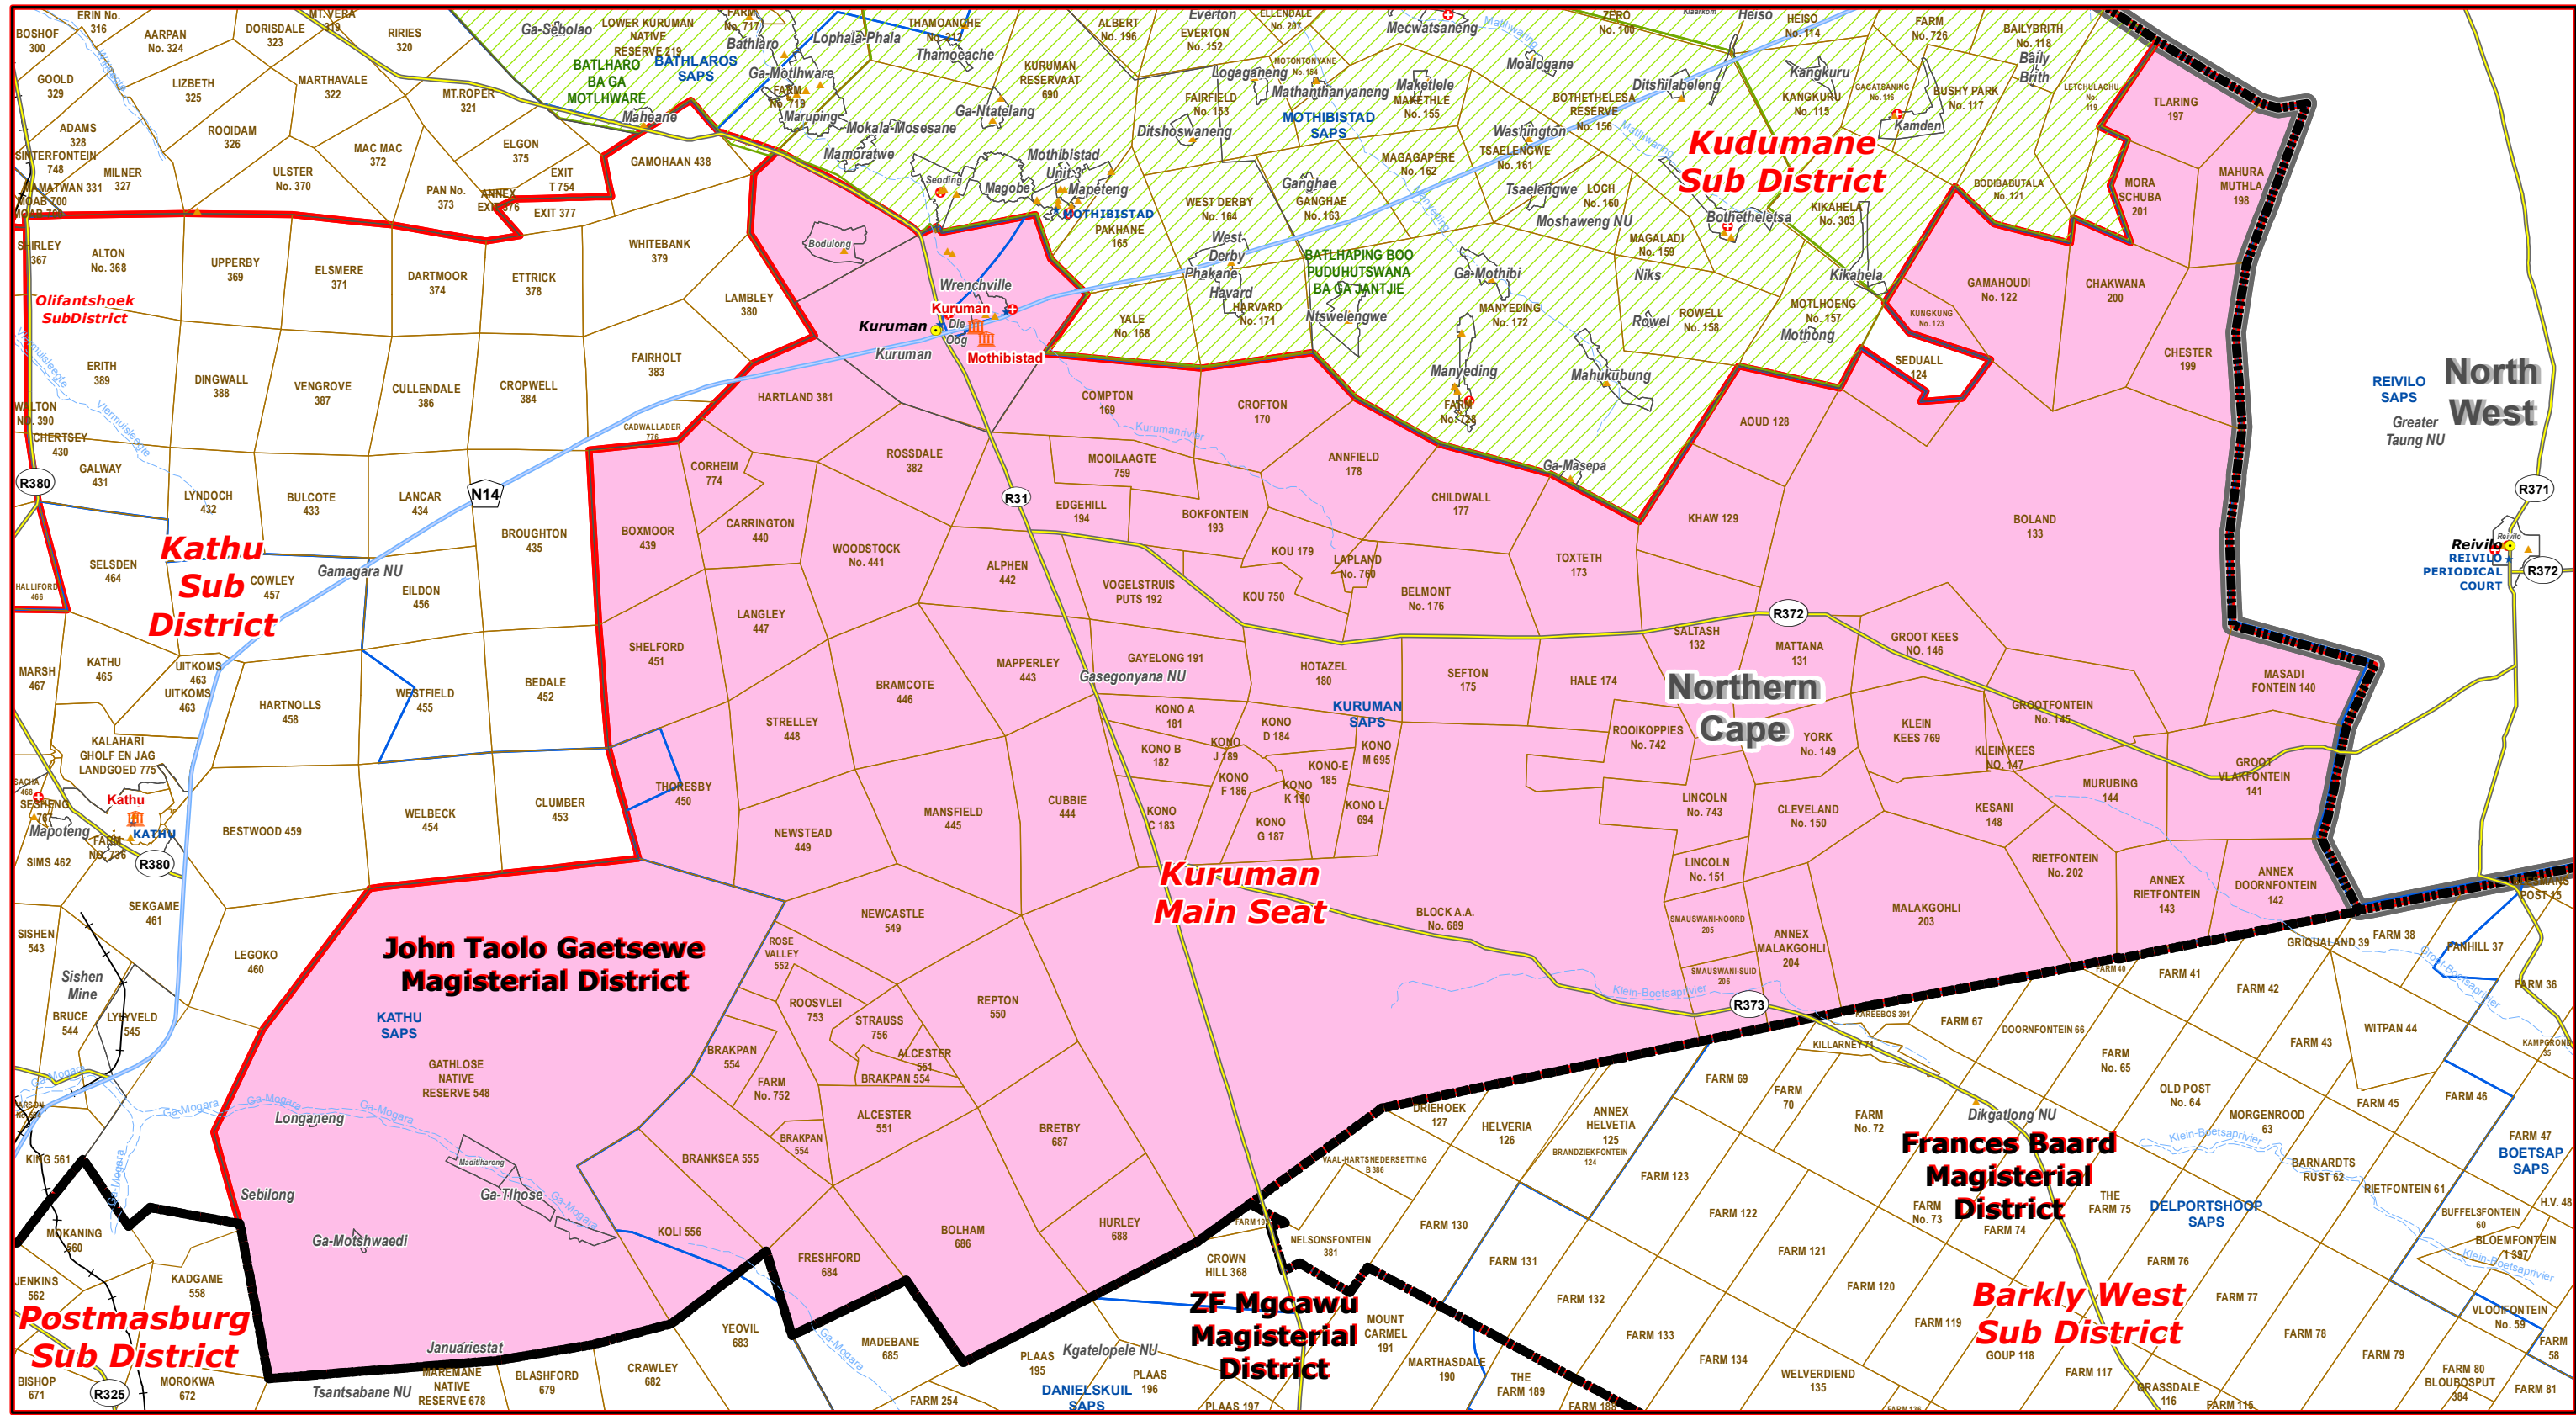

Kuruman Main Seat of John Taolo Gaetsewe Magisterial District

Legend

- Main Town
- Main Courts
- Place of Sitting
- ★ Police Stations & Facilities
- ▲ Schools
- Health Facilities
- ~ Rivers
- National Roads
- Main Roads
- Railways
- Provinces
- Proposed Magisterial District
- Proposed Seat / Sub District
- Traditional Councils
- Dams

Proposed Main Seat / Sub District within the Proposed Magisterial District

DATA SUPPLIED BY:
 Statistics South Africa
 Department of Water Affairs & Forestry
 Department of Provincial & Local Government
 Department of Health
 Department of Safety & Security
 Department of Education
 Department of Transport