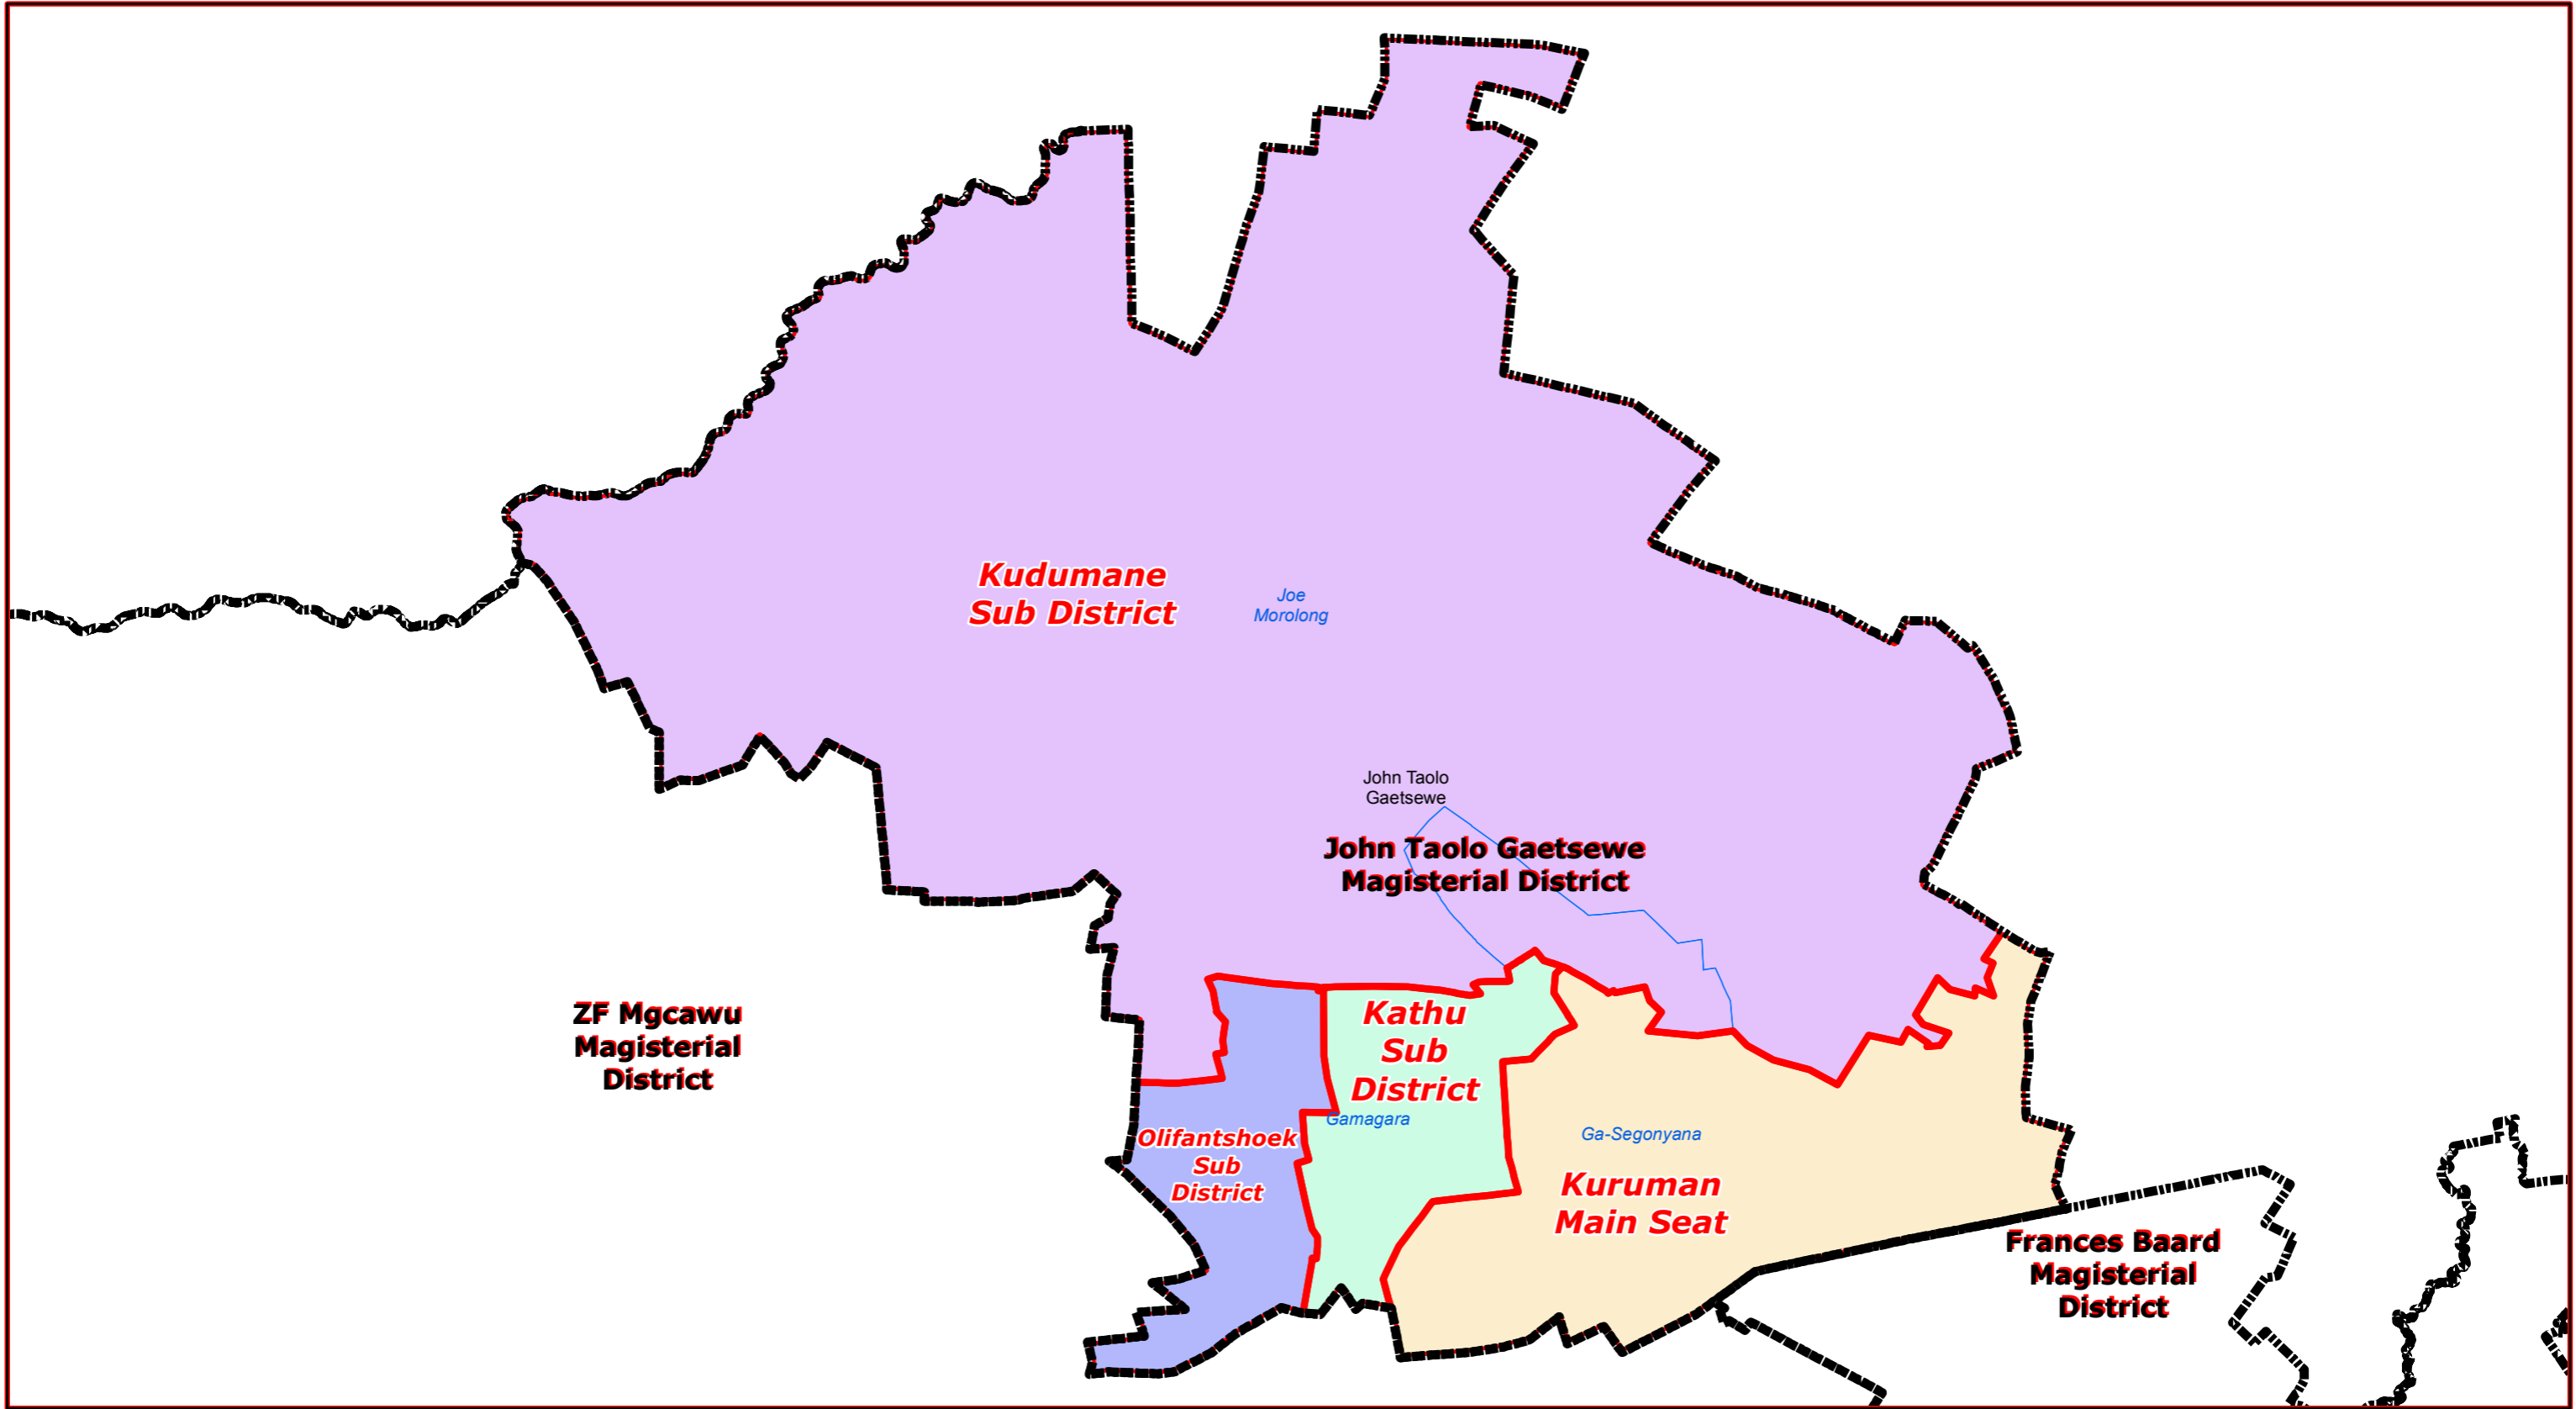

John Taolo Gaetsewe Magisterial District

Legend

- Main Town
- Main Courts
- ★ Place of Sitting
- ★ Police Stations & Facilities
- ▲ Schools
- Health Facilities
- ~ Rivers
- National Roads
- Main Roads
- Railways
- Provinces
- Proposed Magisterial District
- Proposed Seat / Sub District
- Traditional Councils
- Dams

Proposed Main Seat / Sub District within the Proposed Magisterial District

DATA SUPPLIED BY:
 Statistics South Africa
 Department of Water Affairs & Forestry
 Department of Provincial & Local Government
 Department of Health
 Department of Safety & Security
 Department of Education
 Department of Transport