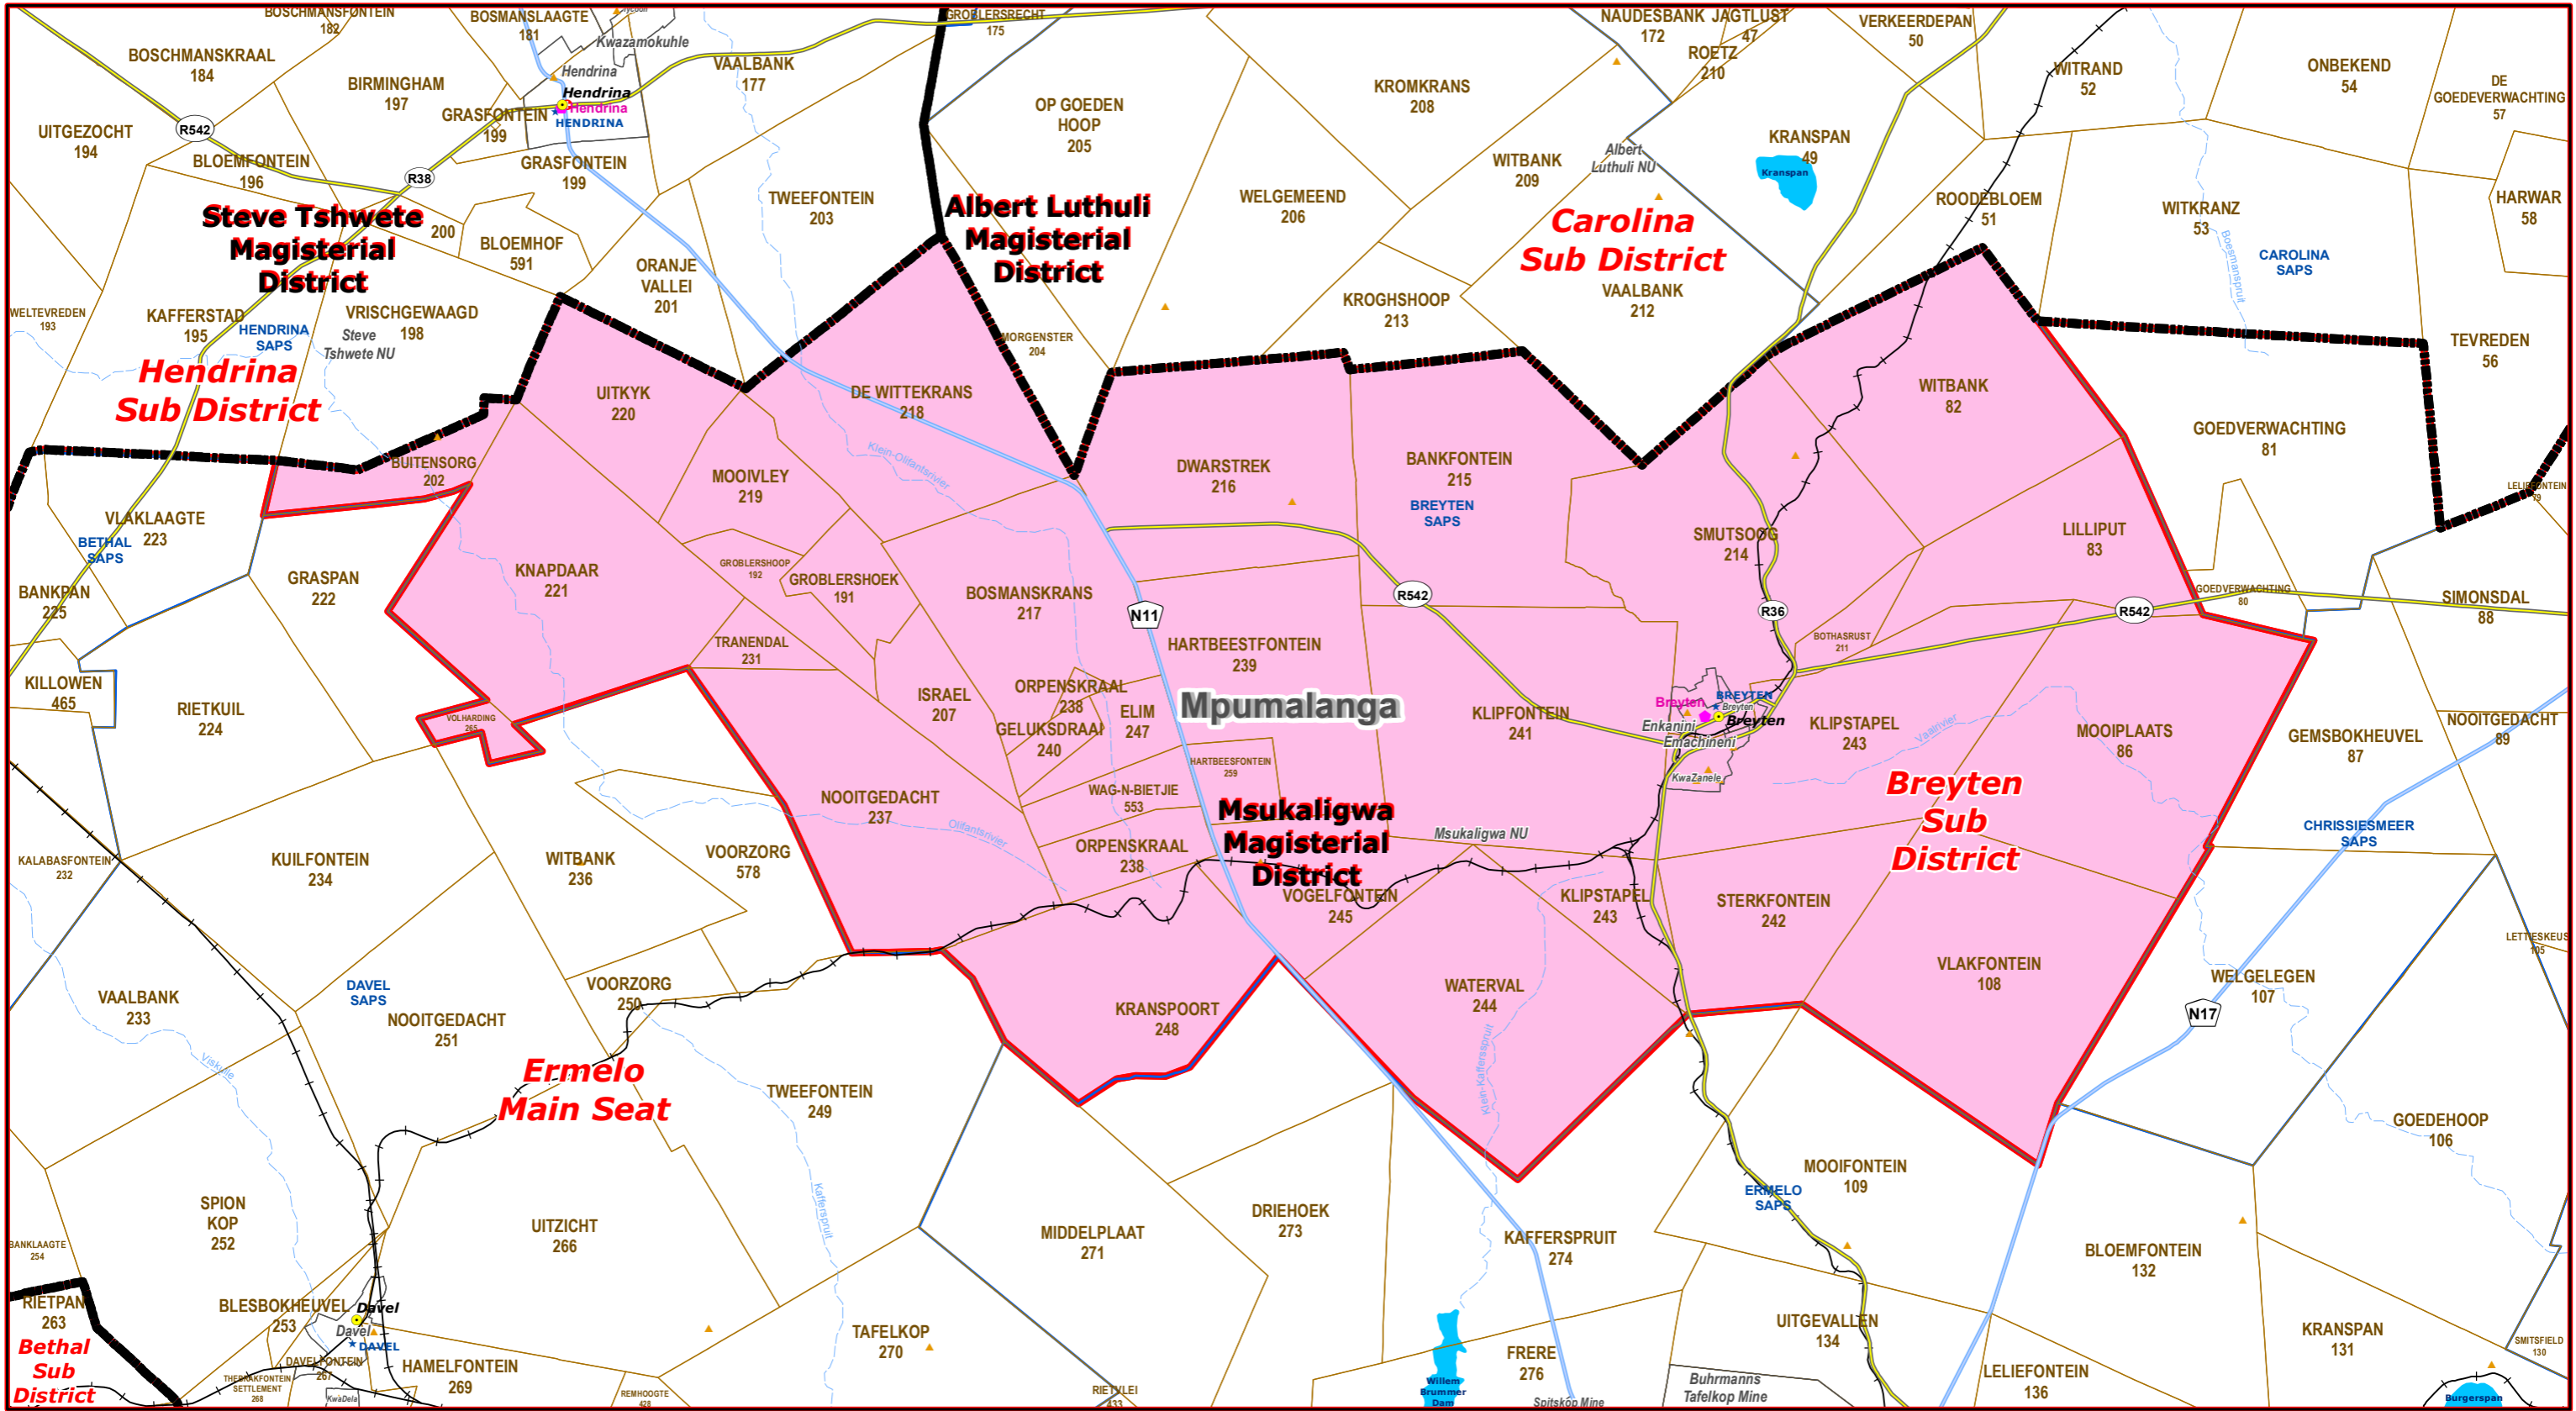

Breyten Sub District of Msukaligwa Magisterial District

- Legend**
- Main Town
 - Main Courts
 - Place of Sitting
 - ★ Police Stations & Facilities
 - ▲ Schools
 - Health Facilities
 - Rivers
 - National Roads
 - Main Roads
 - Railways
 - Provinces
 - Proposed Magisterial District
 - Proposed Seat / Sub District
 - Traditional Councils
 - Dams

Proposed Main Seat / Sub District within the Proposed Magisterial District

DATA SUPPLIED BY:

- Statistics South Africa
- Department of Water Affairs & Forestry
- Department of Provincial & Local Government
- Department of Health
- Department of Safety & Security
- Department of Education
- Department of Transport