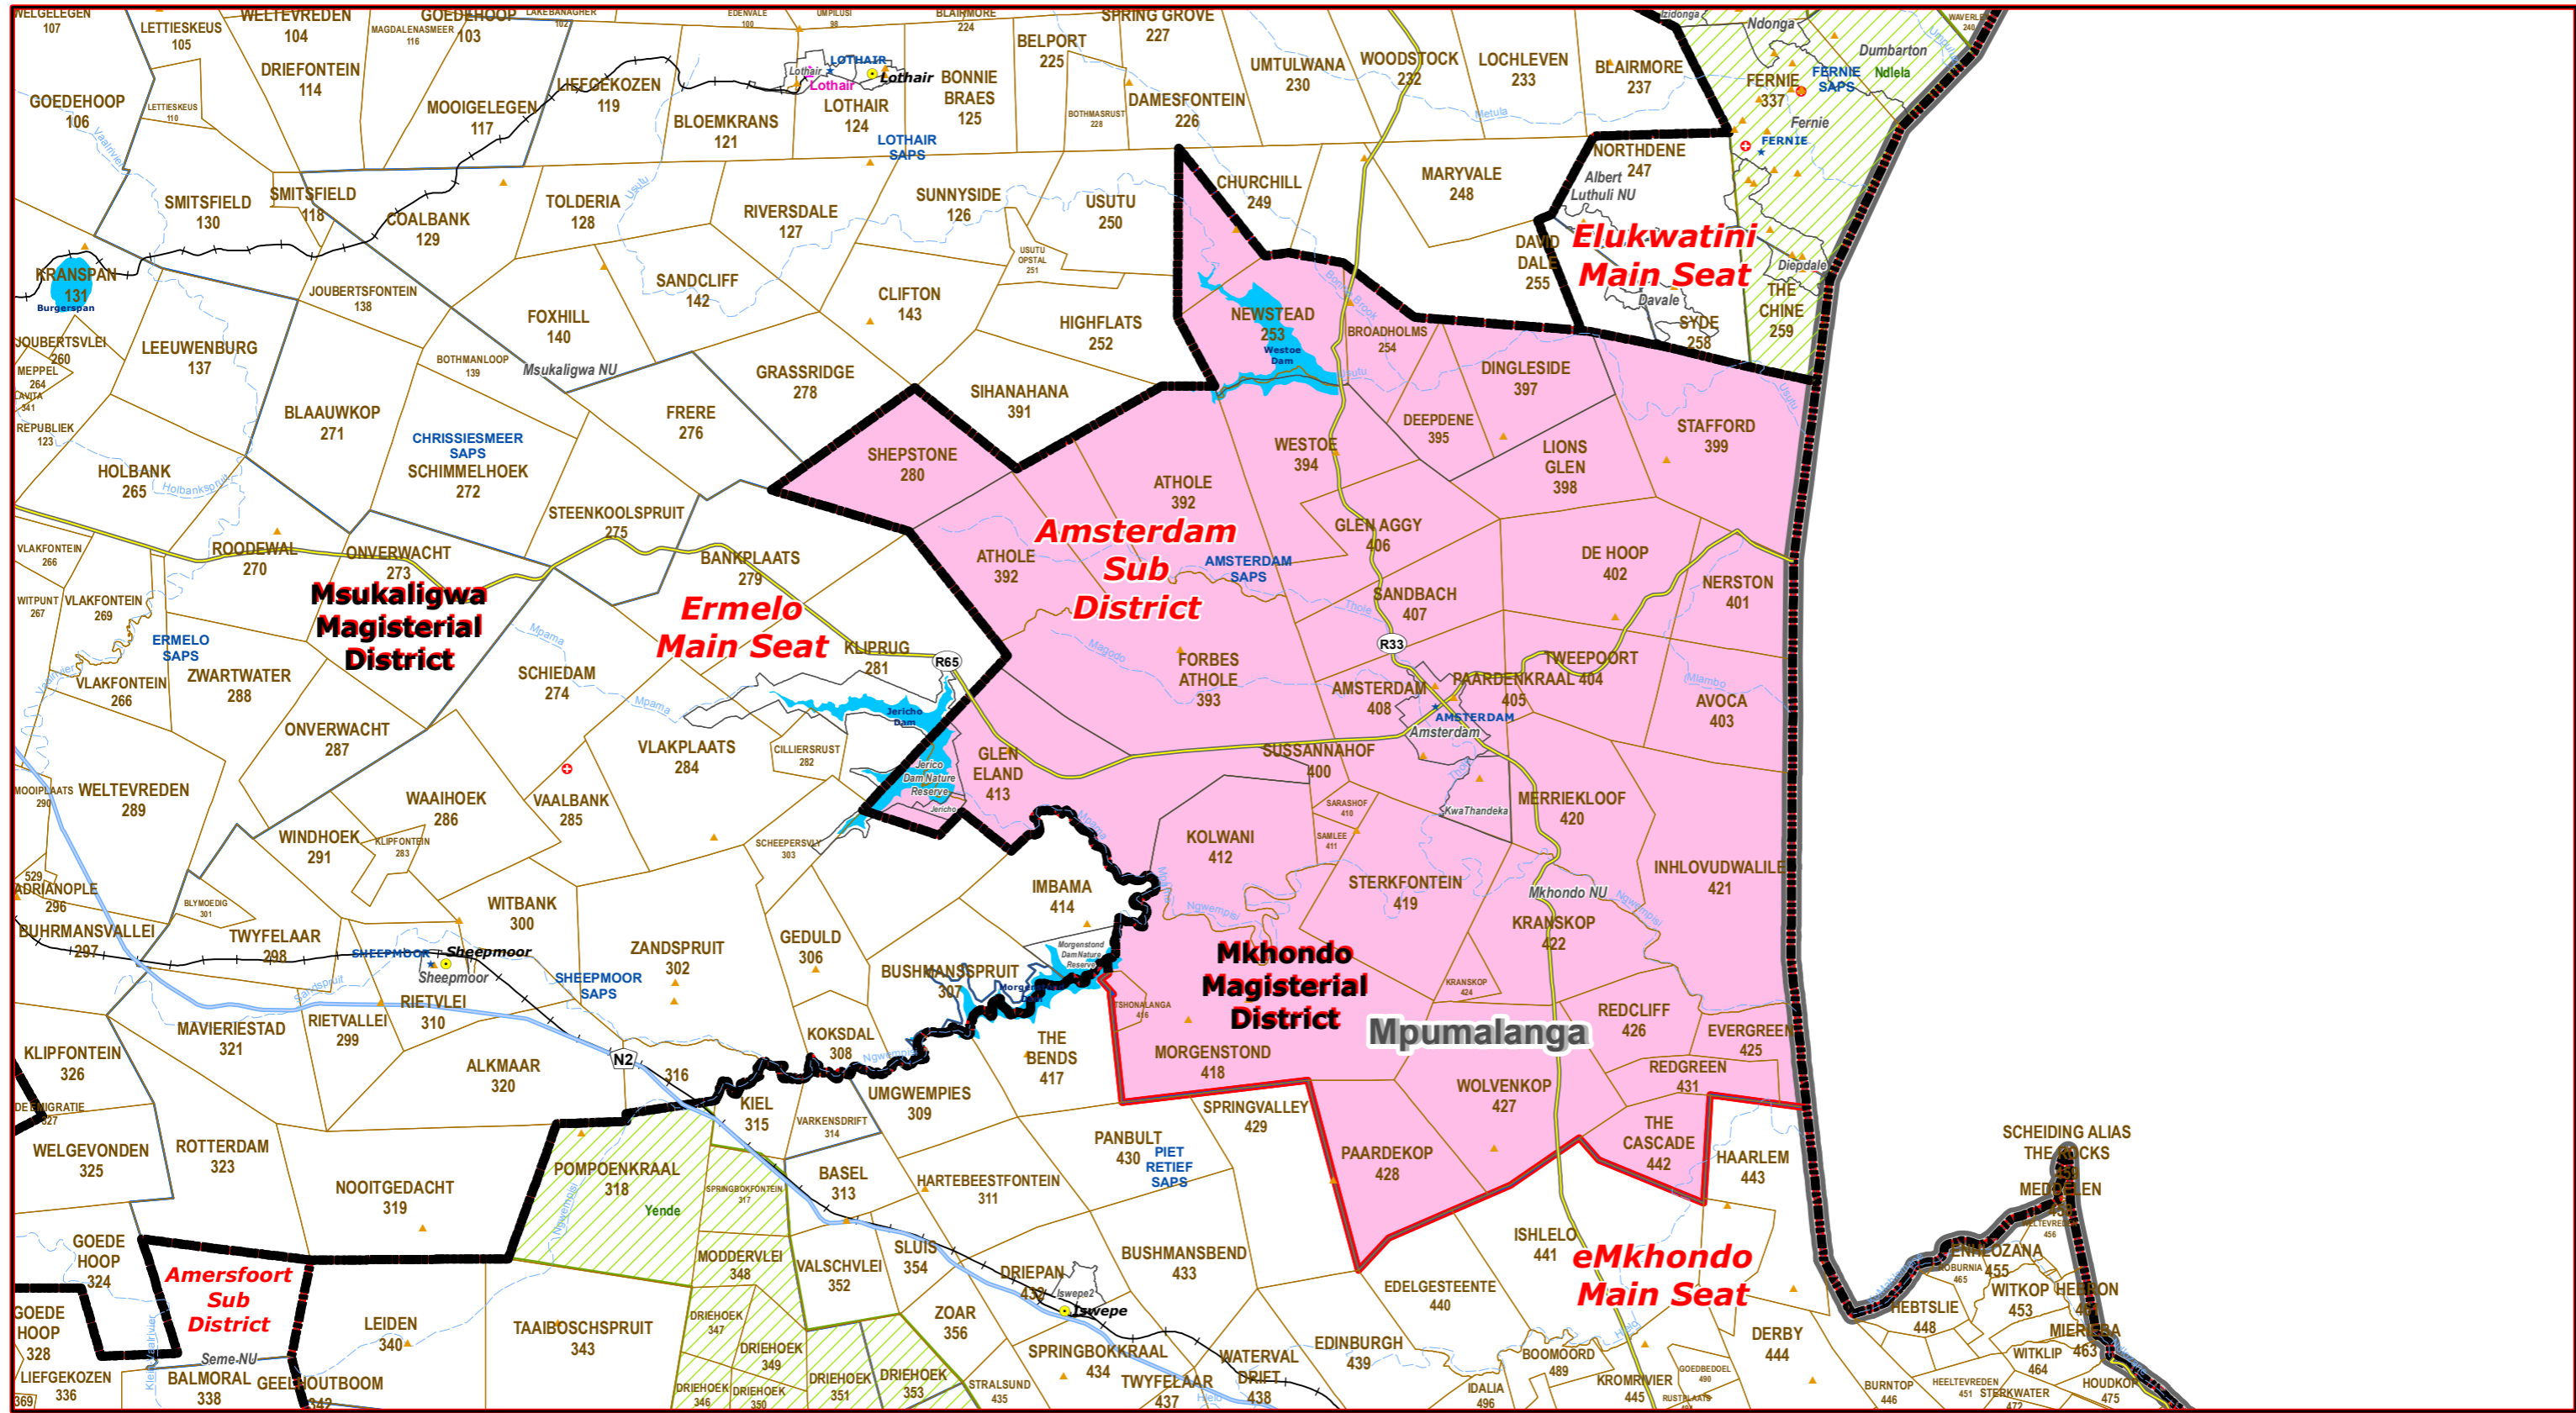

Amsterdam Sub District of Mkhondo Magisterial District

Legend

- Main Town
- Main Courts
- Place of Sitting
- ★ Police Stations & Facilities
- ▲ Schools
- Health Facilities
- Rivers
- National Roads
- Main Roads
- Railways
- Provinces
- Proposed Magisterial District
- Proposed Seat / Sub District
- Traditional Councils
- Dams

Proposed Main Seat / Sub District within the Proposed Magisterial District

DATA SUPPLIED BY:
 Statistics South Africa
 Department of Water Affairs & Forestry
 Department of Provincial & Local Government
 Department of Health
 Department of Safety & Security
 Department of Education
 Department of Transport